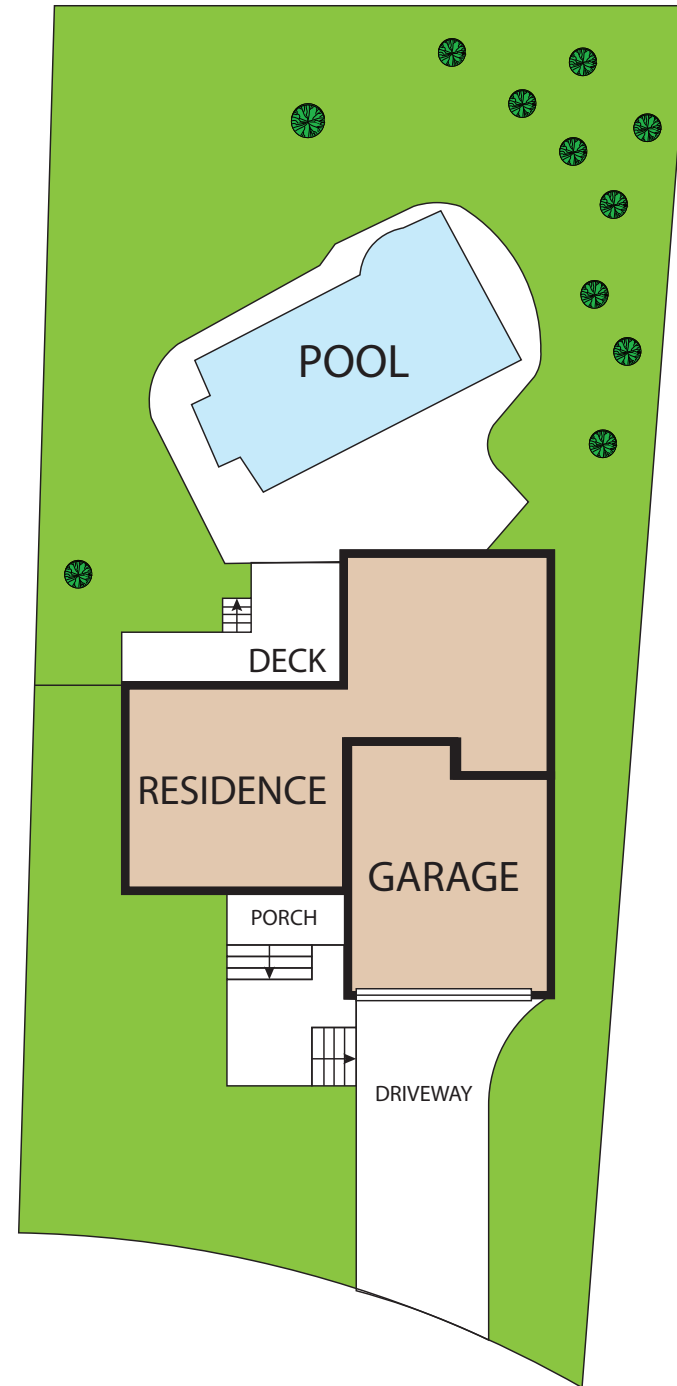

FIRST FLOOR

BASEMENT

Castle Crest, 104 Winston Way, Waunakee 53597

TOTAL APPROX. FLOOR AREA 3,808 SQ.FT

Whilst every attempt has been made to ensure the accuracy of the floor plan contained here, measurements of doors, windows, rooms and any other items are approximate and no responsibility is taken for any error, omission, or misstatement. This plan is for illustrative purposes only and should be used as such by any prospective purchaser.