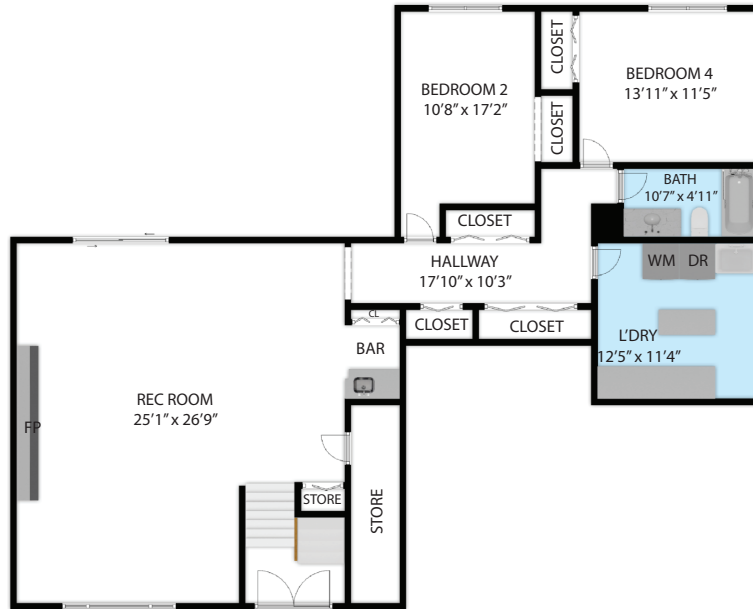

FIRST FLOOR

BASEMENT

Castle Crest, 104 Winston Way, Waunakee 53597

TOTAL APPROX. FLOOR AREA 3,808 SQ.FT

Whilst every attempt has been made to ensure the accuracy of the floor plan contained here, measurements of doors, windows, rooms and any other items are approximate and no responsibility is taken for any error, omission, or misstatement. This plan is for illustrative purposes only and should be used as such by any prospective purchaser.