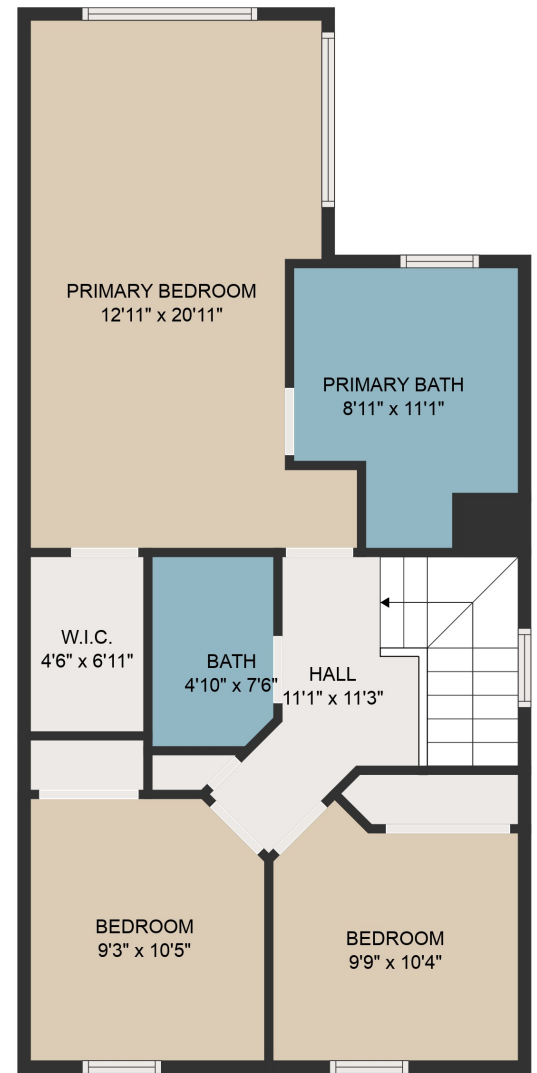

FLOOR 1

FLOOR 2

FLOOR 3

TOTAL: 1935 sq. ft
 FLOOR 1: 493 sq. ft, FLOOR 2: 721 sq. ft, FLOOR 3: 721 sq. ft
 EXCLUDED AREAS: GARAGE: 194 sq. ft, ELECTRICAL ROOM: 19 sq. ft

MEASUREMENTS ARE DEEMED HIGHLY RELIABLE BUT NOT GUARANTEED.

TOTAL: 1935 sq. ft

FLOOR 1: 493 sq. ft, FLOOR 2: 721 sq. ft, FLOOR 3: 721 sq. ft
EXCLUDED AREAS: GARAGE: 194 sq. ft, ELECTRICAL ROOM: 19 sq. ft

MEASUREMENTS ARE DEEMED HIGHLY RELIABLE BUT NOT GUARANTEED.