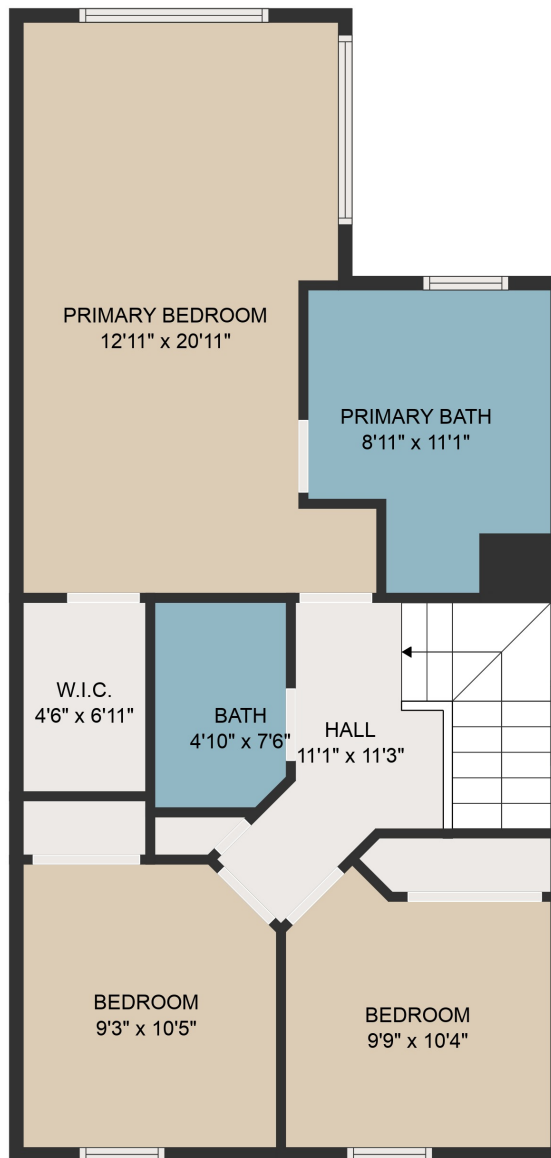

FLOOR 1

FLOOR 2

FLOOR 3

TOTAL: 1935 sq. ft
 FLOOR 1: 493 sq. ft, FLOOR 2: 721 sq. ft, FLOOR 3: 721 sq. ft
 EXCLUDED AREAS: GARAGE: 194 sq. ft, ELECTRICAL ROOM: 19 sq. ft

MEASUREMENTS ARE DEEMED HIGHLY RELIABLE BUT NOT GUARANTEED.

TOTAL: 1935 sq. ft

FLOOR 1: 493 sq. ft, FLOOR 2: 721 sq. ft, FLOOR 3: 721 sq. ft
EXCLUDED AREAS: GARAGE: 194 sq. ft, ELECTRICAL ROOM: 19 sq. ft

MEASUREMENTS ARE DEEMED HIGHLY RELIABLE BUT NOT GUARANTEED.