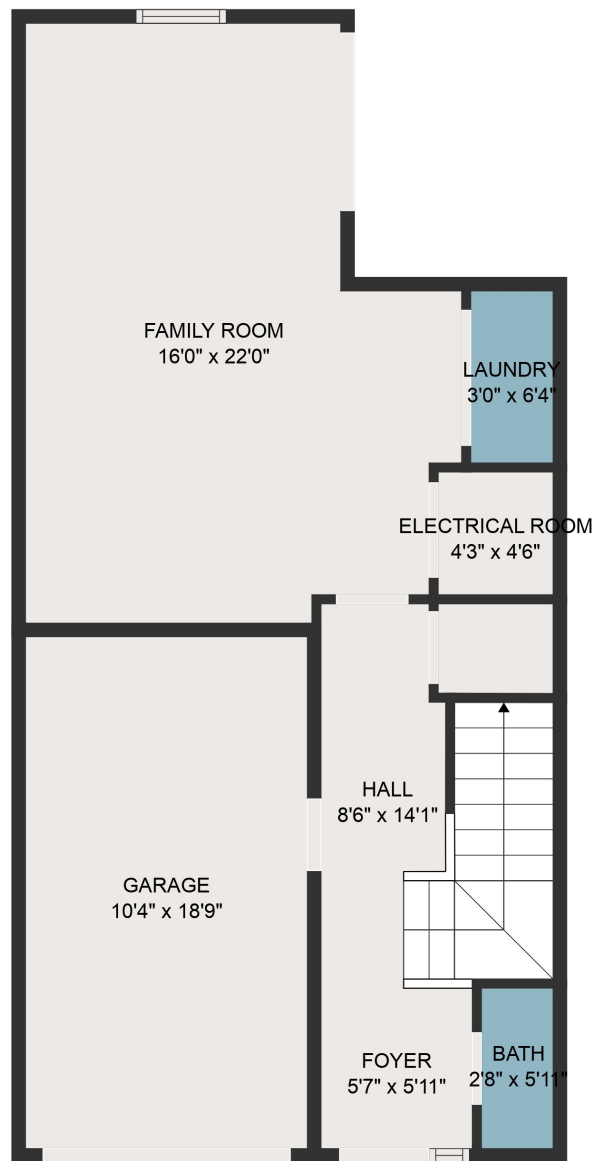

FLOOR 1

FLOOR 2

FLOOR 3

TOTAL: 1935 sq. ft
 FLOOR 1: 493 sq. ft, FLOOR 2: 721 sq. ft, FLOOR 3: 721 sq. ft
 EXCLUDED AREAS: GARAGE: 194 sq. ft, ELECTRICAL ROOM: 19 sq. ft

MEASUREMENTS ARE DEEMED HIGHLY RELIABLE BUT NOT GUARANTEED.

TOTAL: 1935 sq. ft

FLOOR 1: 493 sq. ft, FLOOR 2: 721 sq. ft, FLOOR 3: 721 sq. ft
EXCLUDED AREAS: GARAGE: 194 sq. ft, ELECTRICAL ROOM: 19 sq. ft

MEASUREMENTS ARE DEEMED HIGHLY RELIABLE BUT NOT GUARANTEED.