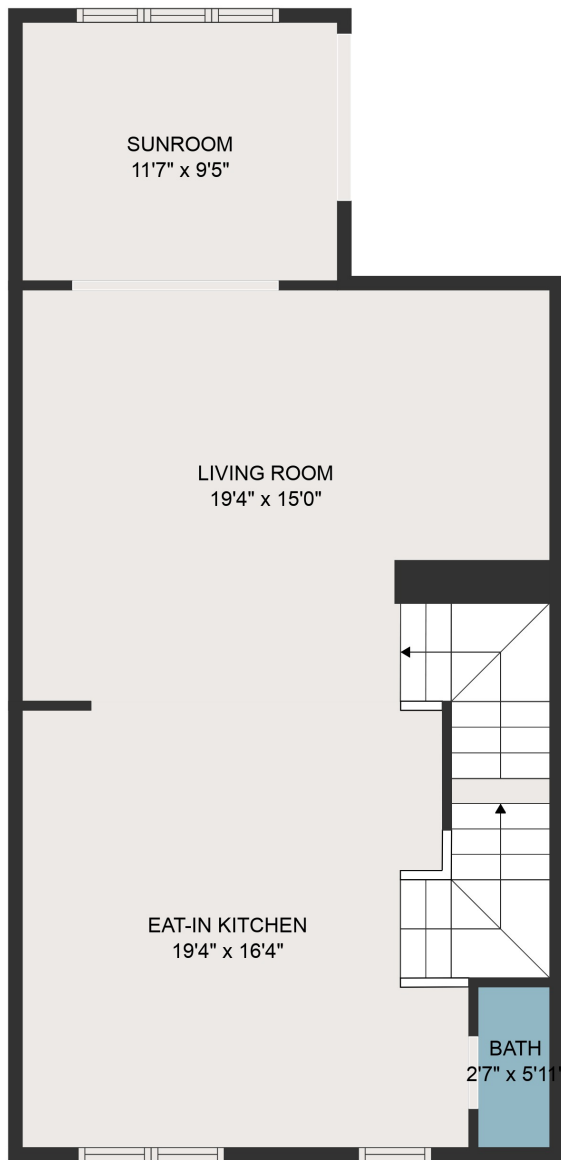

FLOOR 1

FLOOR 2

FLOOR 3

TOTAL: 1935 sq. ft
 FLOOR 1: 493 sq. ft, FLOOR 2: 721 sq. ft, FLOOR 3: 721 sq. ft
 EXCLUDED AREAS: GARAGE: 194 sq. ft, ELECTRICAL ROOM: 19 sq. ft

MEASUREMENTS ARE DEEMED HIGHLY RELIABLE BUT NOT GUARANTEED.

TOTAL: 1935 sq. ft

FLOOR 1: 493 sq. ft, FLOOR 2: 721 sq. ft, FLOOR 3: 721 sq. ft
EXCLUDED AREAS: GARAGE: 194 sq. ft, ELECTRICAL ROOM: 19 sq. ft

MEASUREMENTS ARE DEEMED HIGHLY RELIABLE BUT NOT GUARANTEED.