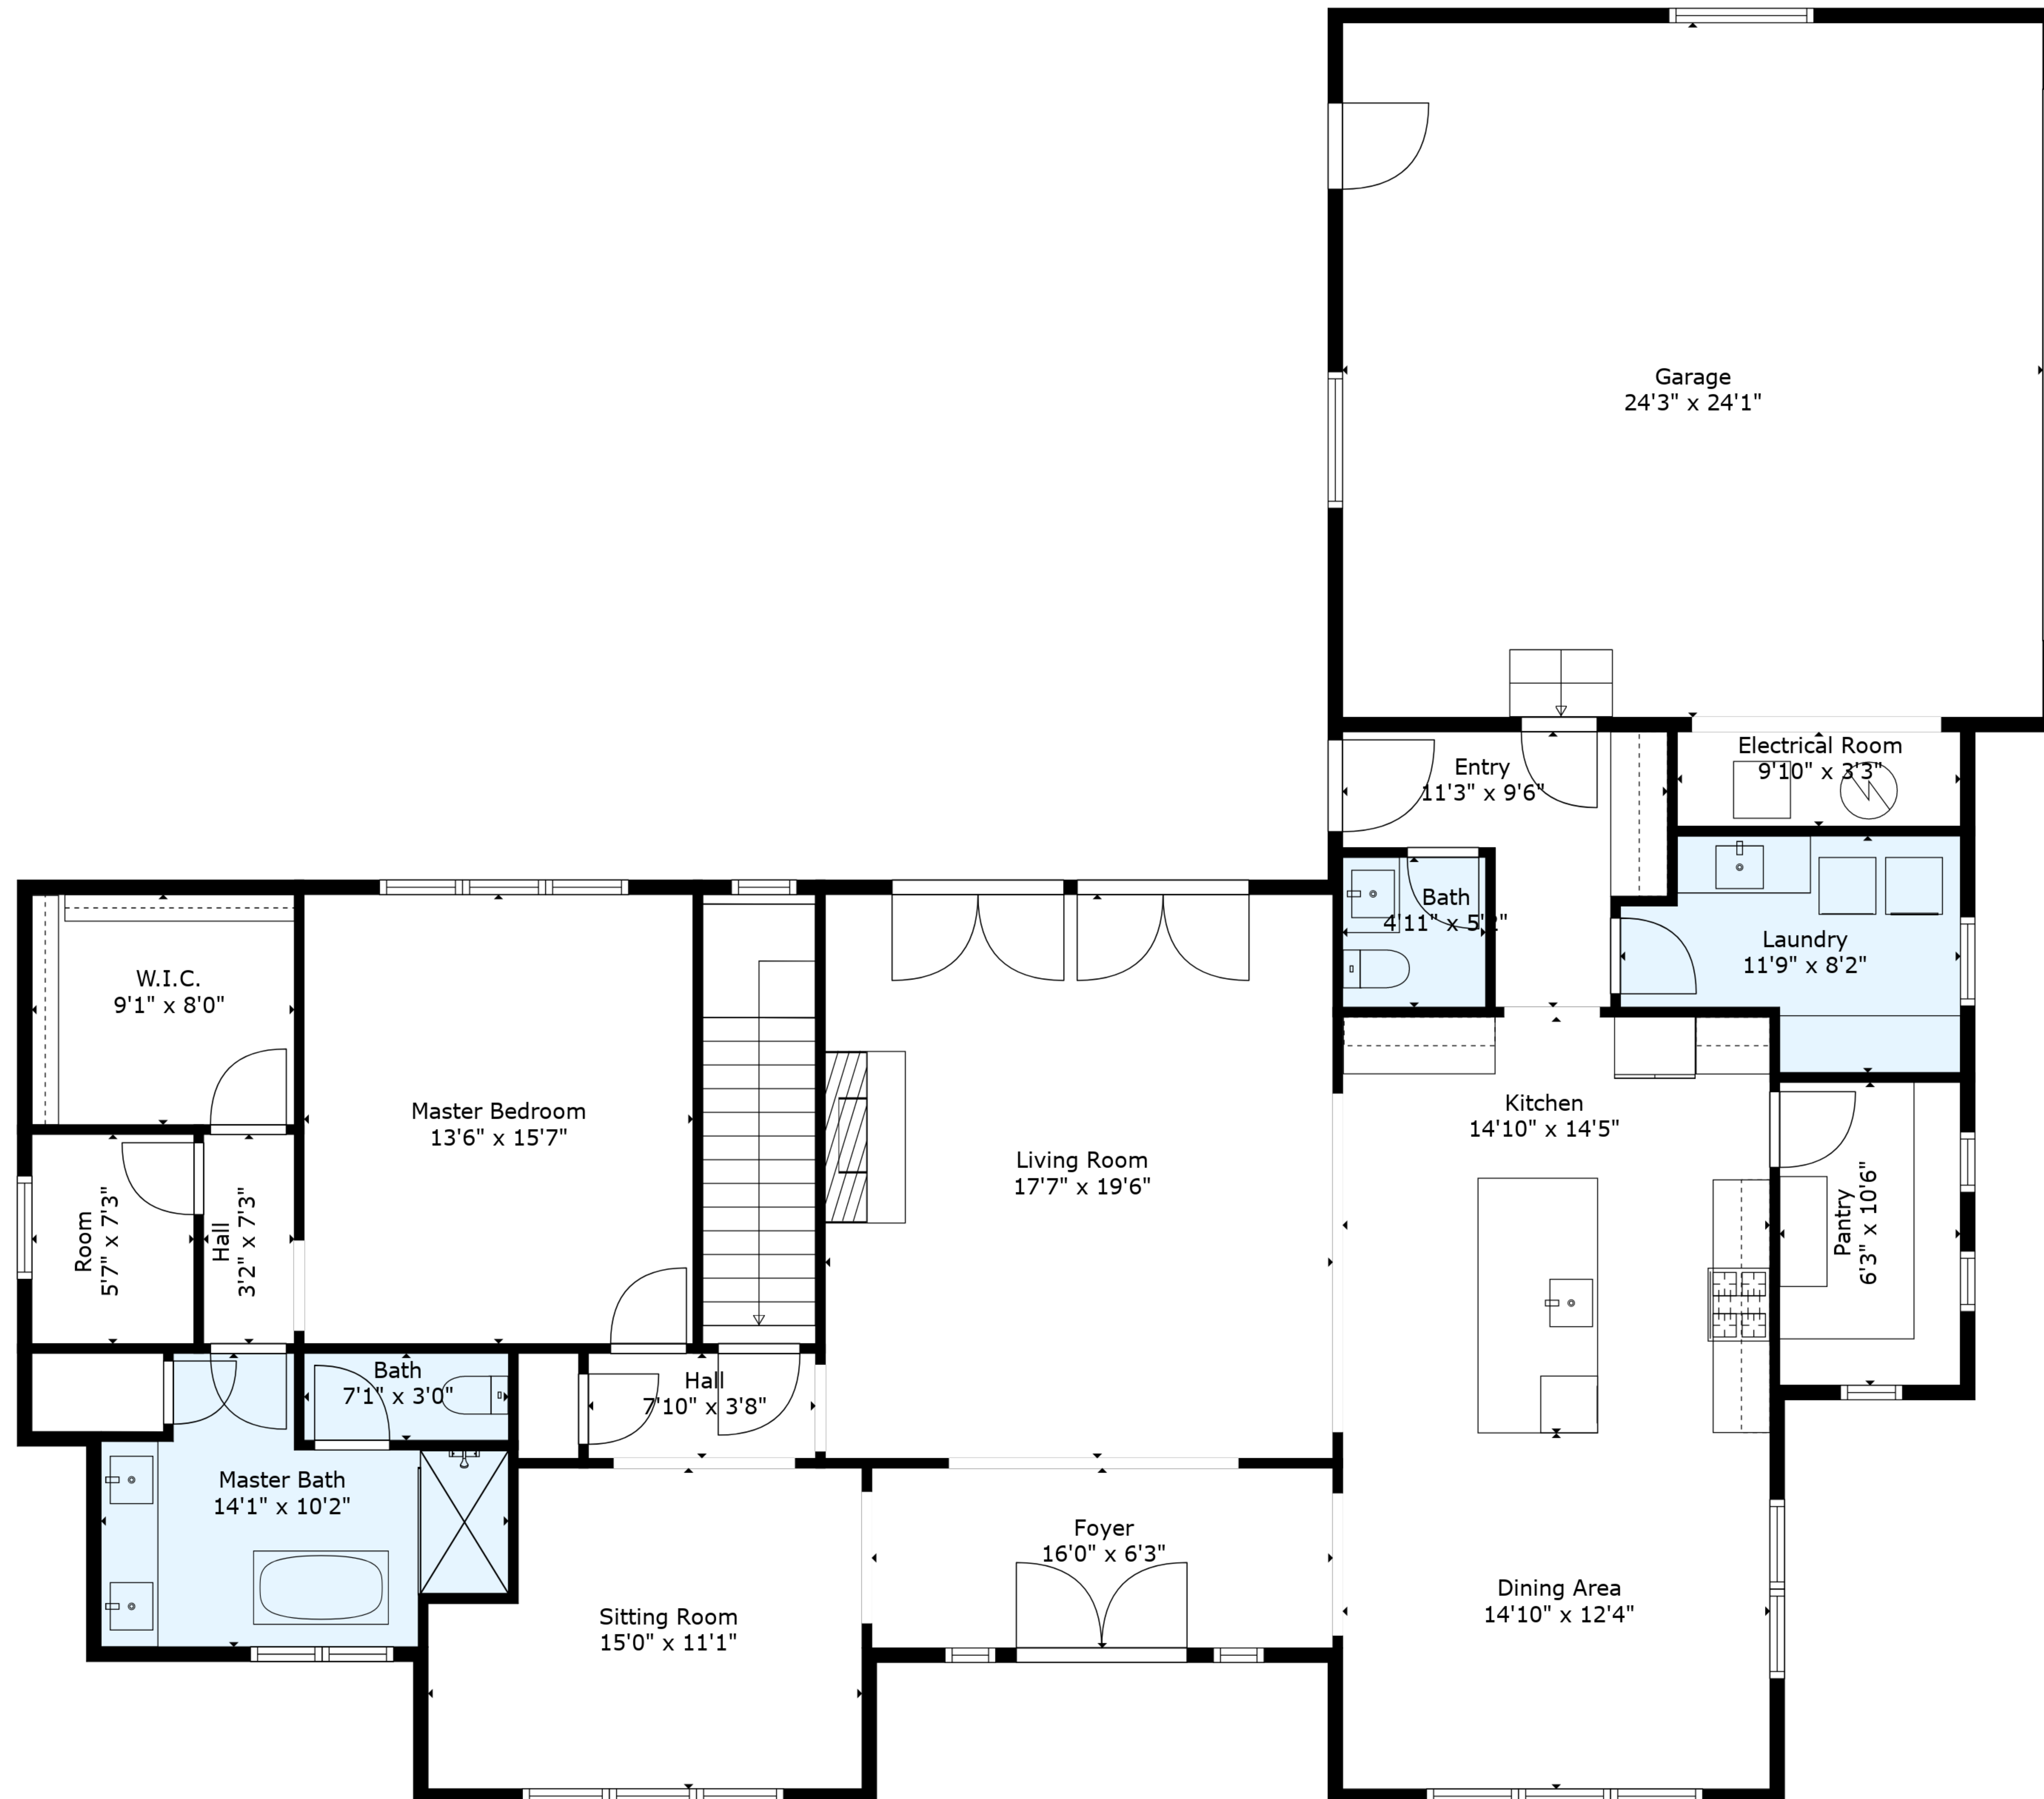

**TOTAL: 3621 sq. ft**  
 BELOW GROUND: 1722 sq. ft, FLOOR 2: 1899 sq. ft  
 EXCLUDED AREAS: ROOM: 82 sq. ft, ELECTRICAL ROOM: 32 sq. ft, GARAGE: 583 sq. ft

Measurements Provided Are For Informational Purposes Only And May Not Be Accurate.