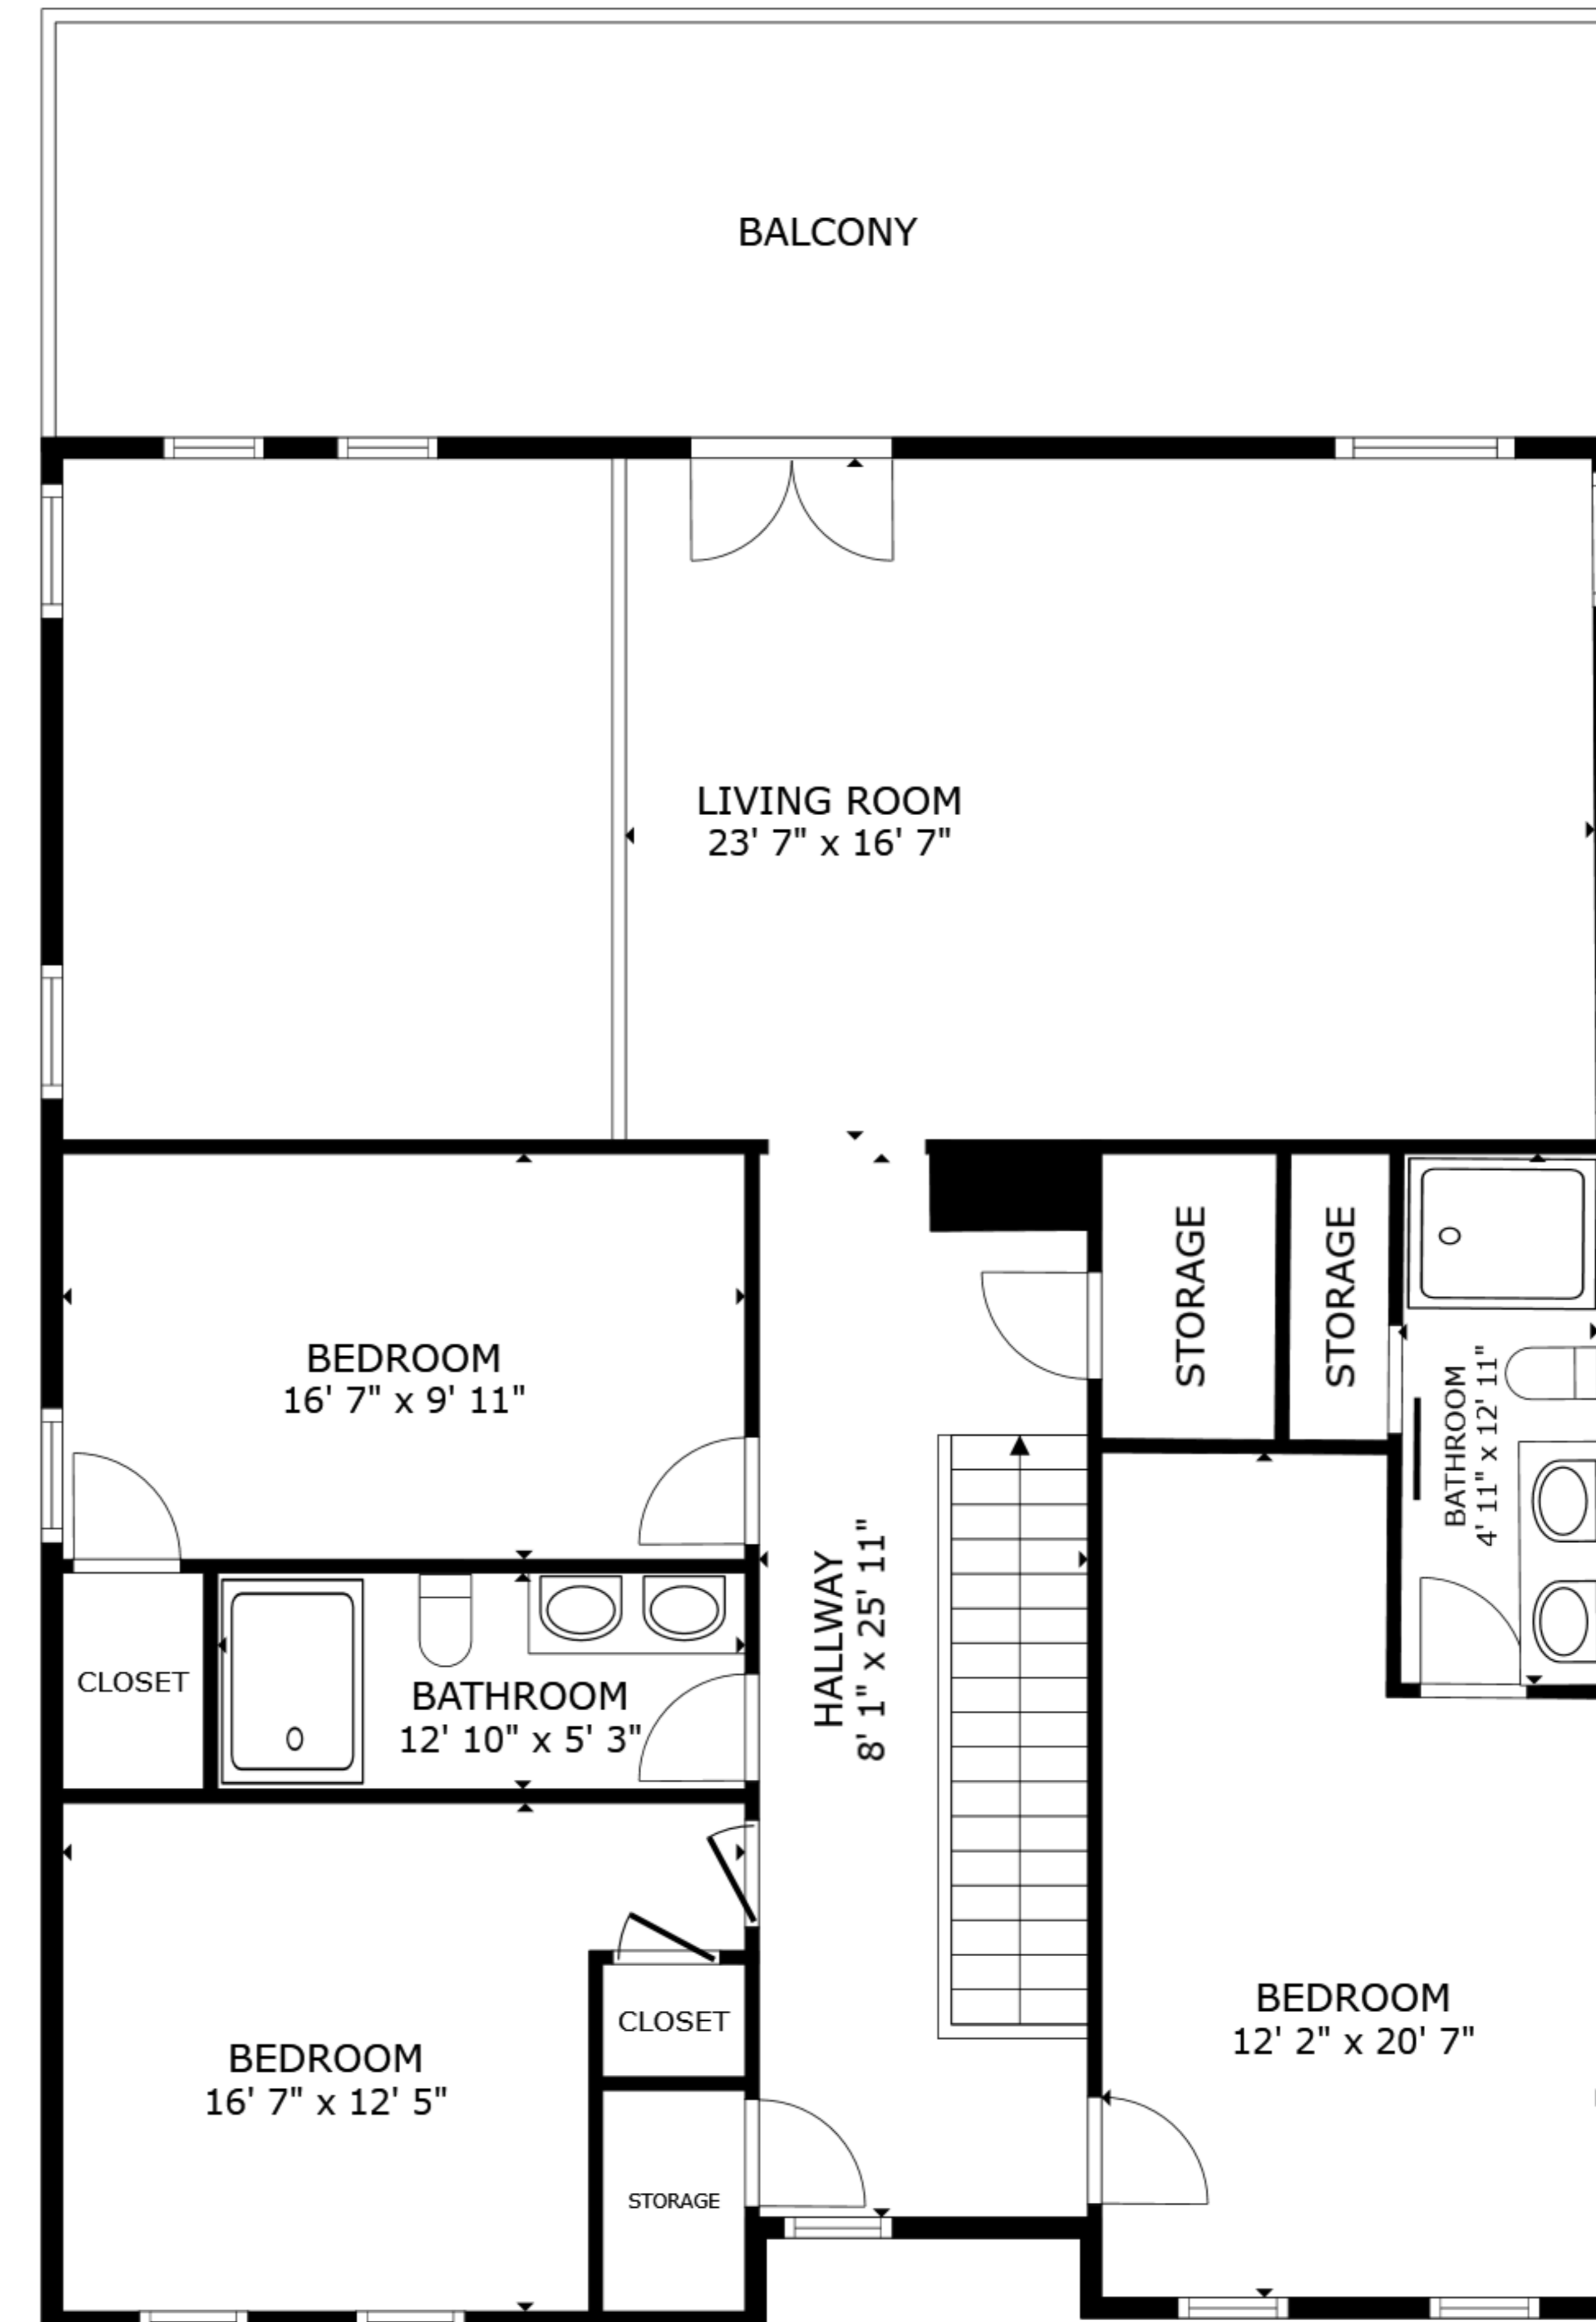

FLOOR 1

FLOOR 2

GROSS INTERNAL AREA
 FLOOR 1 1,532 sq.ft. FLOOR 2 1,663 sq.ft.
 EXCLUDED AREAS : BALCONY 424 sq.ft. BALCONY 380 sq.ft.
 TOTAL : 3,196 sq.ft.

SIZES AND DIMENSIONS ARE APPROXIMATE, ACTUAL MAY VARY.