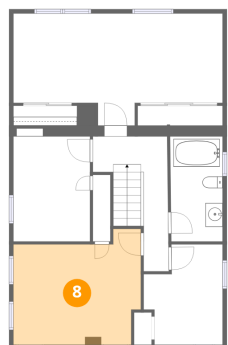

Heated: Yes
Finished: Yes
Enclosed: Yes
Contiguous: Yes
Permitted: Yes
Wet space: No
Addition: No
Conversion: No

7 Floor 2 - Living Room

Dimensions: 24'3" x 12'0"
Area: 311 sq. ft
Counted as living area: Yes

Heated: Yes
Finished: Yes
Enclosed: Yes
Contiguous: Yes
Permitted: Yes
Wet space: No
Addition: No
Conversion: No

8 Floor 3 - Bedroom

Dimensions: 14'10" x 13'5"
Area: 173 sq. ft
Counted as living area: Yes