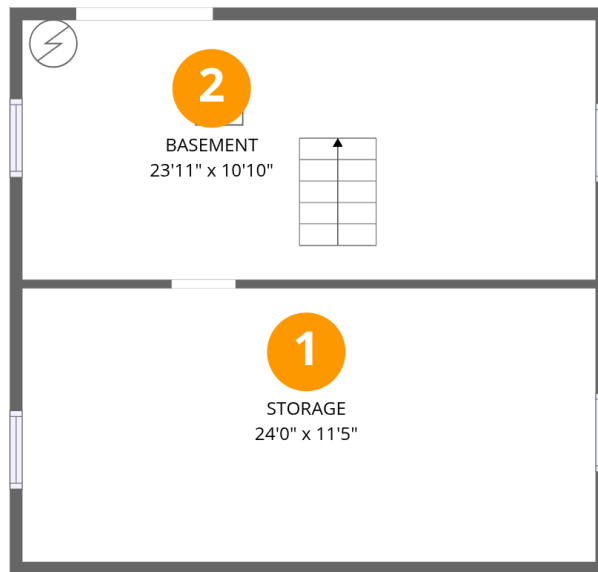

Home data report

109 Lamartine St, Mt Vernon, OH, US

FLOOR 2

FLOOR 3

FLOOR 1

Total Area: 1878 sq. ft

Below Ground: 0 sq. ft, Floor 2: 945 sq. ft, Floor 3: 933 sq. ft

Excluded: Storage 282 sq. ft, Basement 260 sq. ft, Walls: 188 sq. ft

Property summary

Room dimensions

Floor 1 Below grade

Total: 0sqft

Excluded: 542sqft

#		Dimensions	sqft	Counted as living area
1	Storage	24'0" x 11'5"	274 sq. ft	No
2	Basement	23'11" x 10'10"	260 sq. ft	No

Room dimensions

1 Floor 1 - Storage

Dimensions: 24'0" x 11'5"
Area: 274 sq. ft
Counted as living area: No

Heated: No
Finished: No
Enclosed: No
Contiguous: Yes
Permitted: Yes
Wet space: No
Addition: No
Conversion: No

2 Floor 1 - Basement

Dimensions: 23'11" x 10'10"
Area: 260 sq. ft
Counted as living area: No

Heated: Yes
Finished: No
Enclosed: Yes
Contiguous: Yes
Permitted: Yes
Wet space: No
Addition: No
Conversion: No

3 Floor 2 - Kitchen