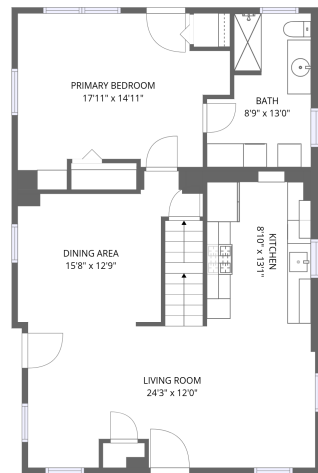

Home data report

109 Lamartine St, Mt Vernon, OH, US

FLOOR 2

FLOOR 3

FLOOR 1

Total Area: 1878 sq. ft

Below Ground: 0 sq. ft, Floor 2: 945 sq. ft, Floor 3: 933 sq. ft

Excluded: Storage 282 sq. ft, Basement 260 sq. ft, Walls: 188 sq. ft

Property summary

Room dimensions

Floor 1 Below grade

Total: 0sqft

Excluded: 542sqft

#		Dimensions	sqft	Counted as living area
1	Storage	24'0" x 11'5"	274 sq. ft	No
2	Basement	23'11" x 10'10"	260 sq. ft	No

Room dimensions

Floor 2

Total:945sqft

Excluded: 0sqft

#		Dimensions	sqft	Counted as living area
3	Kitchen	8'10" x 13'1"	115 sq. ft	Yes
4	Bath	8'9" x 13'0"	97 sq. ft	Yes
5	Dining Area	15'8" x 12'9"	149 sq. ft	Yes
6	Primary Bedroom	17'11" x 14'11"	212 sq. ft	Yes
7	Living Room	24'3" x 12'0"	311 sq. ft	Yes

1 Floor 1 - Storage

Dimensions: 24'0" x 11'5"
Area: 274 sq. ft
Counted as living area: No

Heated: No
Finished: No
Enclosed: No
Contiguous: Yes
Permitted: Yes
Wet space: No
Addition: No
Conversion: No

2 Floor 1 - Basement