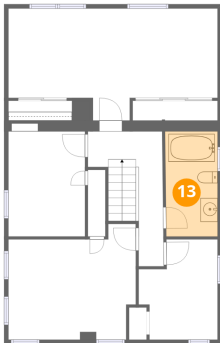

Heated: Yes
Finished: Yes
Enclosed: Yes
Contiguous: Yes
Permitted: Yes
Wet space: No
Addition: No
Conversion: No

10 Floor 3 - Hall

Dimensions: 8'7" x 15'8"
Area: 91 sq. ft
Counted as living area: Yes

Heated: Yes
Finished: Yes
Enclosed: Yes
Contiguous: Yes
Permitted: Yes
Wet space: No
Addition: No
Conversion: No

11 Floor 3 - Bedroom

Dimensions: 9'2" x 11'8"
Area: 90 sq. ft
Counted as living area: Yes

Heated: Yes
Finished: Yes
Enclosed: Yes
Contiguous: Yes
Permitted: Yes
Wet space: No
Addition: No
Conversion: No

12 Floor 3 - Bedroom

Dimensions: 8'11" x 13'1"
Area: 111 sq. ft
Counted as living area: Yes

Heated: Yes
Finished: Yes
Enclosed: Yes
Contiguous: Yes
Permitted: Yes
Wet space: No
Addition: No
Conversion: No

13 Floor 3 - Bath

Dimensions: 6'0" x 12'2"
Area: 73 sq. ft
Counted as living area: Yes

Heated: Yes
Finished: Yes
Enclosed: Yes
Contiguous: Yes
Permitted: Yes
Wet space: Yes
Addition: No
Conversion: No