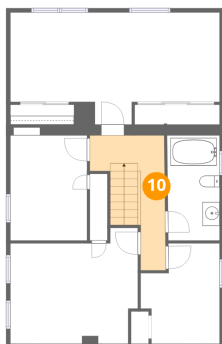

Heated: Yes
Finished: Yes
Enclosed: Yes
Contiguous: Yes
Permitted: Yes
Wet space: No
Addition: No
Conversion: No

8 Floor 3 - Bedroom

Dimensions: 14'10" x 13'5"
Area: 173 sq. ft
Counted as living area: Yes

Heated: Yes
Finished: Yes
Enclosed: Yes
Contiguous: Yes
Permitted: Yes
Wet space: No
Addition: No
Conversion: No

9 Floor 3 - Bedroom

Dimensions: 24'3" x 13'0"
Area: 263 sq. ft
Counted as living area: Yes

Heated: Yes
Finished: Yes
Enclosed: Yes
Contiguous: Yes
Permitted: Yes
Wet space: No
Addition: No
Conversion: No

10 Floor 3 - Hall

Dimensions: 8'7" x 15'8"
Area: 91 sq. ft
Counted as living area: Yes

Heated: Yes
Finished: Yes
Enclosed: Yes
Contiguous: Yes
Permitted: Yes
Wet space: No
Addition: No
Conversion: No