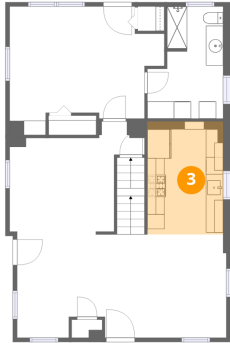

Home data report

109 Lamartine St, Mt Vernon, OH, US

FLOOR 2

FLOOR 3

FLOOR 1

Total Area: 1878 sq. ft

Below Ground: 0 sq. ft, Floor 2: 945 sq. ft, Floor 3: 933 sq. ft

Excluded: Storage 282 sq. ft, Basement 260 sq. ft, Walls: 188 sq. ft

Room dimensions

Floor 3

Total:933sqft

Excluded: 0sqft

#		Dimensions	sqft	Counted as living area
8	Bedroom	14'10" x 13'5"	173 sq. ft	Yes
9	Bedroom	24'3" x 13'0"	263 sq. ft	Yes
10	Hall	8'7" x 15'8"	91 sq. ft	Yes
11	Bedroom	9'2" x 11'8"	90 sq. ft	Yes
12	Bedroom	8'11" x 13'1"	111 sq. ft	Yes
13	Bath	6'0" x 12'2"	73 sq. ft	Yes

1 Floor 1 - Storage

Dimensions: 24'0" x 11'5"
Area: 274 sq. ft
Counted as living area: No

Heated: No
Finished: No
Enclosed: No
Contiguous: Yes
Permitted: Yes
Wet space: No
Addition: No
Conversion: No

2 Floor 1 - Basement

Dimensions: 23'11" x 10'10"
Area: 260 sq. ft
Counted as living area: No

Heated: Yes
Finished: No
Enclosed: Yes
Contiguous: Yes
Permitted: Yes
Wet space: No
Addition: No
Conversion: No

3 Floor 2 - Kitchen