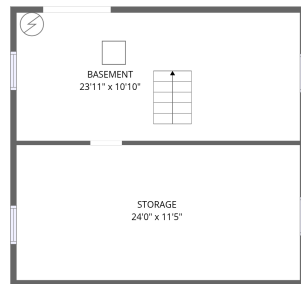

Home data report

109 Lamartine St, Mt Vernon, OH, US

FLOOR 2

FLOOR 3

FLOOR 1

Total Area: 1878 sq. ft

Below Ground: 0 sq. ft, Floor 2: 945 sq. ft, Floor 3: 933 sq. ft

Excluded: Storage 282 sq. ft, Basement 260 sq. ft, Walls: 188 sq. ft

Property summary

Room dimensions

Floor 1 Below grade

Total: 0sqft

Excluded: 542sqft

#		Dimensions	sqft	Counted as living area
1	Storage	24'0" x 11'5"	274 sq. ft	No
2	Basement	23'11" x 10'10"	260 sq. ft	No

Room dimensions

1 Floor 1 - Storage

Dimensions: 24'0" x 11'5"
Area: 274 sq. ft
Counted as living area: No

Heated: No
Finished: No
Enclosed: No
Contiguous: Yes
Permitted: Yes
Wet space: No
Addition: No
Conversion: No

2 Floor 1 - Basement