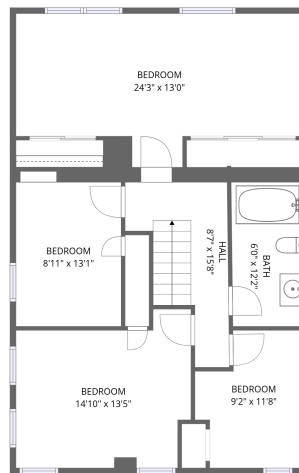

Home data report

109 Lamartine St, Mt Vernon, OH, US

FLOOR 2

FLOOR 3

FLOOR 1

Total Area: 1878 sq. ft

Below Ground: 0 sq. ft, Floor 2: 945 sq. ft, Floor 3: 933 sq. ft

Excluded: Storage 282 sq. ft, Basement 260 sq. ft, Walls: 188 sq. ft

Property summary

Room dimensions

Floor 1 Below grade

Total: 0sqft

Excluded: 542sqft

#		Dimensions	sqft	Counted as living area
1	Storage	24'0" x 11'5"	274 sq. ft	No
2	Basement	23'11" x 10'10"	260 sq. ft	No

Room dimensions

Floor 2

Total:945sqft

Excluded: 0sqft

#		Dimensions	sqft	Counted as living area
3	Kitchen	8'10" x 13'1"	115 sq. ft	Yes
4	Bath	8'9" x 13'0"	97 sq. ft	Yes
5	Dining Area	15'8" x 12'9"	149 sq. ft	Yes
6	Primary Bedroom	17'11" x 14'11"	212 sq. ft	Yes
7	Living Room	24'3" x 12'0"	311 sq. ft	Yes

1 Floor 1 - Storage

Dimensions: 24'0" x 11'5"
Area: 274 sq. ft
Counted as living area: No

Heated: No
Finished: No
Enclosed: No
Contiguous: Yes
Permitted: Yes
Wet space: No
Addition: No
Conversion: No

2 Floor 1 - Basement