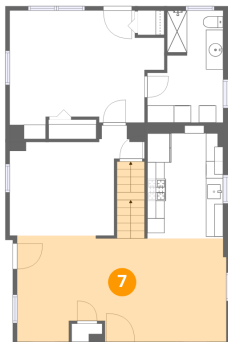

Heated: Yes
Finished: Yes
Enclosed: Yes
Contiguous: Yes
Permitted: Yes
Wet space: Yes
Addition: No
Conversion: No

5 Floor 2 - Dining Area

Dimensions: 15'8" x 12'9"
Area: 149 sq. ft
Counted as living area: Yes

Heated: Yes
Finished: Yes
Enclosed: Yes
Contiguous: Yes
Permitted: Yes
Wet space: No
Addition: No
Conversion: No

6 Floor 2 - Primary Bedroom

Dimensions: 17'11" x 14'11"
Area: 212 sq. ft
Counted as living area: Yes

Heated: Yes
Finished: Yes
Enclosed: Yes
Contiguous: Yes
Permitted: Yes
Wet space: No
Addition: No
Conversion: No

7 Floor 2 - Living Room

Dimensions: 24'3" x 12'0"
Area: 311 sq. ft
Counted as living area: Yes

Heated: Yes
Finished: Yes
Enclosed: Yes
Contiguous: Yes
Permitted: Yes
Wet space: No
Addition: No
Conversion: No

8 Floor 3 - Bedroom

Dimensions: 14'10" x 13'5"
Area: 173 sq. ft
Counted as living area: Yes