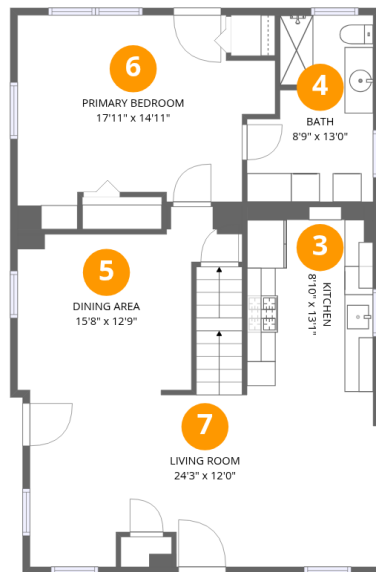

Home data report

109 Lamartine St, Mt Vernon, OH, US

FLOOR 2

FLOOR 3

FLOOR 1

Total Area: 1878 sq. ft

Below Ground: 0 sq. ft, Floor 2: 945 sq. ft, Floor 3: 933 sq. ft

Excluded: Storage 282 sq. ft, Basement 260 sq. ft, Walls: 188 sq. ft

Property summary

Room dimensions

Floor 1 Below grade

Total: 0sqft

Excluded: 542sqft

#		Dimensions	sqft	Counted as living area
1	Storage	24'0" x 11'5"	274 sq. ft	No
2	Basement	23'11" x 10'10"	260 sq. ft	No

Room dimensions

Floor 2

Total:945sqft

Excluded: 0sqft

#		Dimensions	sqft	Counted as living area
3	Kitchen	8'10" x 13'1"	115 sq. ft	Yes
4	Bath	8'9" x 13'0"	97 sq. ft	Yes
5	Dining Area	15'8" x 12'9"	149 sq. ft	Yes
6	Primary Bedroom	17'11" x 14'11"	212 sq. ft	Yes
7	Living Room	24'3" x 12'0"	311 sq. ft	Yes

12 Floor 3 - Bedroom

Dimensions: 8'11" x 13'1"
Area: 111 sq. ft
Counted as living area: Yes

Heated: Yes
Finished: Yes
Enclosed: Yes
Contiguous: Yes
Permitted: Yes
Wet space: No
Addition: No
Conversion: No