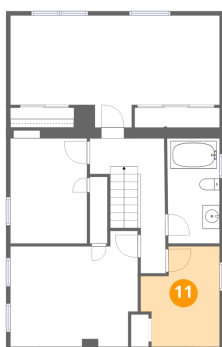

Heated: Yes
Finished: Yes
Enclosed: Yes
Contiguous: Yes
Permitted: Yes
Wet space: No
Addition: No
Conversion: No

10 Floor 3 - Hall

Dimensions: 8'7" x 15'8"
Area: 91 sq. ft
Counted as living area: Yes

Heated: Yes
Finished: Yes
Enclosed: Yes
Contiguous: Yes
Permitted: Yes
Wet space: No
Addition: No
Conversion: No

11 Floor 3 - Bedroom

Dimensions: 9'2" x 11'8"
Area: 90 sq. ft
Counted as living area: Yes

Heated: Yes
Finished: Yes
Enclosed: Yes
Contiguous: Yes
Permitted: Yes
Wet space: No
Addition: No
Conversion: No