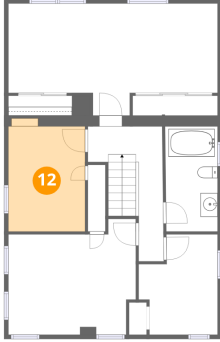

12 Floor 3 - Bedroom

Dimensions: 8'11" x 13'1"
Area: 111 sq. ft
Counted as living area: Yes

Heated: Yes
Finished: Yes
Enclosed: Yes
Contiguous: Yes
Permitted: Yes
Wet space: No
Addition: No
Conversion: No