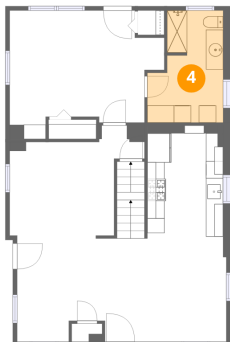

1 Floor 1 - Storage

Dimensions: 24'0" x 11'5"
Area: 274 sq. ft
Counted as living area: No

Heated: No
Finished: No
Enclosed: No
Contiguous: Yes
Permitted: Yes
Wet space: No
Addition: No
Conversion: No

2 Floor 1 - Basement

Dimensions: 23'11" x 10'10"
Area: 260 sq. ft
Counted as living area: No

Heated: Yes
Finished: No
Enclosed: Yes
Contiguous: Yes
Permitted: Yes
Wet space: No
Addition: No
Conversion: No

3 Floor 2 - Kitchen

Dimensions: 8'10" x 13'1"
Area: 115 sq. ft
Counted as living area: Yes

Heated: Yes
Finished: Yes
Enclosed: Yes
Contiguous: Yes
Permitted: Yes
Wet space: No
Addition: No
Conversion: No

4 Floor 2 - Bath

Dimensions: 8'9" x 13'0"
Area: 97 sq. ft
Counted as living area: Yes

Heated: Yes
Finished: Yes
Enclosed: Yes
Contiguous: Yes
Permitted: Yes
Wet space: Yes
Addition: No
Conversion: No

5 Floor 2 - Dining Area

Dimensions: 15'8" x 12'9"
Area: 149 sq. ft
Counted as living area: Yes