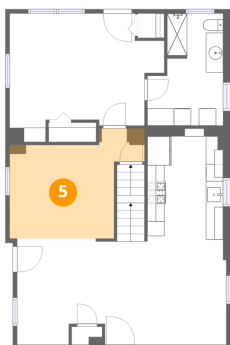

Home data report

109 Lamartine St, Mt Vernon, OH, US

FLOOR 2

FLOOR 3

FLOOR 1

Total Area: 1878 sq. ft

Below Ground: 0 sq. ft, Floor 2: 945 sq. ft, Floor 3: 933 sq. ft

Excluded: Storage 282 sq. ft, Basement 260 sq. ft, Walls: 188 sq. ft

Dimensions: 23'11" x 10'10"
Area: 260 sq. ft
Counted as living area: No

Heated: Yes
Finished: No
Enclosed: Yes
Contiguous: Yes
Permitted: Yes
Wet space: No
Addition: No
Conversion: No

3 Floor 2 - Kitchen

Dimensions: 8'10" x 13'1"
Area: 115 sq. ft
Counted as living area: Yes

Heated: Yes
Finished: Yes
Enclosed: Yes
Contiguous: Yes
Permitted: Yes
Wet space: No
Addition: No
Conversion: No

4 Floor 2 - Bath

Dimensions: 8'9" x 13'0"
Area: 97 sq. ft
Counted as living area: Yes

Heated: Yes
Finished: Yes
Enclosed: Yes
Contiguous: Yes
Permitted: Yes
Wet space: Yes
Addition: No
Conversion: No

5 Floor 2 - Dining Area

Dimensions: 15'8" x 12'9"
Area: 149 sq. ft
Counted as living area: Yes