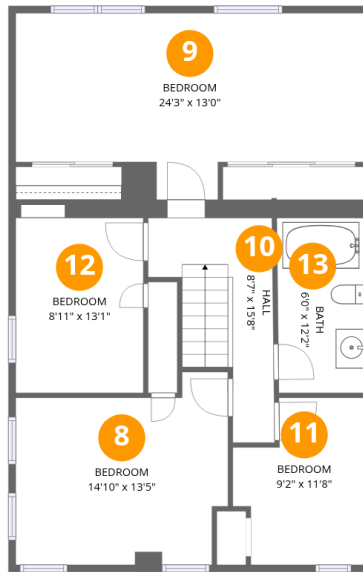

Home data report

109 Lamartine St, Mt Vernon, OH, US

FLOOR 2

FLOOR 3

FLOOR 1

Total Area: 1878 sq. ft

Below Ground: 0 sq. ft, Floor 2: 945 sq. ft, Floor 3: 933 sq. ft

Excluded: Storage 282 sq. ft, Basement 260 sq. ft, Walls: 188 sq. ft

Property summary

Room dimensions

Floor 1 Below grade

Total: 0sqft

Excluded: 542sqft

#		Dimensions	sqft	Counted as living area
1	Storage	24'0" x 11'5"	274 sq. ft	No
2	Basement	23'11" x 10'10"	260 sq. ft	No

Room dimensions

Floor 2

Total:945sqft

Excluded: 0sqft

#		Dimensions	sqft	Counted as living area
3	Kitchen	8'10" x 13'1"	115 sq. ft	Yes
4	Bath	8'9" x 13'0"	97 sq. ft	Yes
5	Dining Area	15'8" x 12'9"	149 sq. ft	Yes
6	Primary Bedroom	17'11" x 14'11"	212 sq. ft	Yes
7	Living Room	24'3" x 12'0"	311 sq. ft	Yes

Room dimensions

Floor 3

Total:933sqft

Excluded: 0sqft

#		Dimensions	sqft	Counted as living area
8	Bedroom	14'10" x 13'5"	173 sq. ft	Yes
9	Bedroom	24'3" x 13'0"	263 sq. ft	Yes
10	Hall	8'7" x 15'8"	91 sq. ft	Yes
11	Bedroom	9'2" x 11'8"	90 sq. ft	Yes
12	Bedroom	8'11" x 13'1"	111 sq. ft	Yes
13	Bath	6'0" x 12'2"	73 sq. ft	Yes