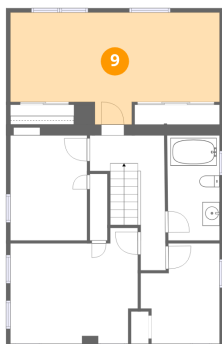

Heated: Yes
Finished: Yes
Enclosed: Yes
Contiguous: Yes
Permitted: Yes
Wet space: No
Addition: No
Conversion: No

8 Floor 3 - Bedroom

Dimensions: 14'10" x 13'5"
Area: 173 sq. ft
Counted as living area: Yes

Heated: Yes
Finished: Yes
Enclosed: Yes
Contiguous: Yes
Permitted: Yes
Wet space: No
Addition: No
Conversion: No

9 Floor 3 - Bedroom

Dimensions: 24'3" x 13'0"
Area: 263 sq. ft
Counted as living area: Yes

Heated: Yes
Finished: Yes
Enclosed: Yes
Contiguous: Yes
Permitted: Yes
Wet space: No
Addition: No
Conversion: No

10 Floor 3 - Hall

Dimensions: 8'7" x 15'8"
Area: 91 sq. ft
Counted as living area: Yes

Heated: Yes
Finished: Yes
Enclosed: Yes
Contiguous: Yes
Permitted: Yes
Wet space: No
Addition: No
Conversion: No