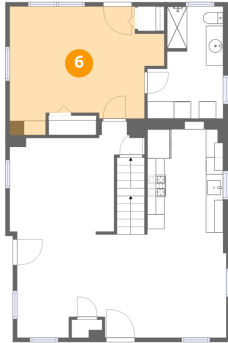

Home data report

109 Lamartine St, Mt Vernon, OH, US

FLOOR 2

FLOOR 3

FLOOR 1

Total Area: 1878 sq. ft

Below Ground: 0 sq. ft, Floor 2: 945 sq. ft, Floor 3: 933 sq. ft

Excluded: Storage 282 sq. ft, Basement 260 sq. ft, Walls: 188 sq. ft

Heated: Yes
Finished: Yes
Enclosed: Yes
Contiguous: Yes
Permitted: Yes
Wet space: Yes
Addition: No
Conversion: No

5 Floor 2 - Dining Area

Dimensions: 15'8" x 12'9"
Area: 149 sq. ft
Counted as living area: Yes

Heated: Yes
Finished: Yes
Enclosed: Yes
Contiguous: Yes
Permitted: Yes
Wet space: No
Addition: No
Conversion: No

6 Floor 2 - Primary Bedroom

Dimensions: 17'11" x 14'11"
Area: 212 sq. ft
Counted as living area: Yes