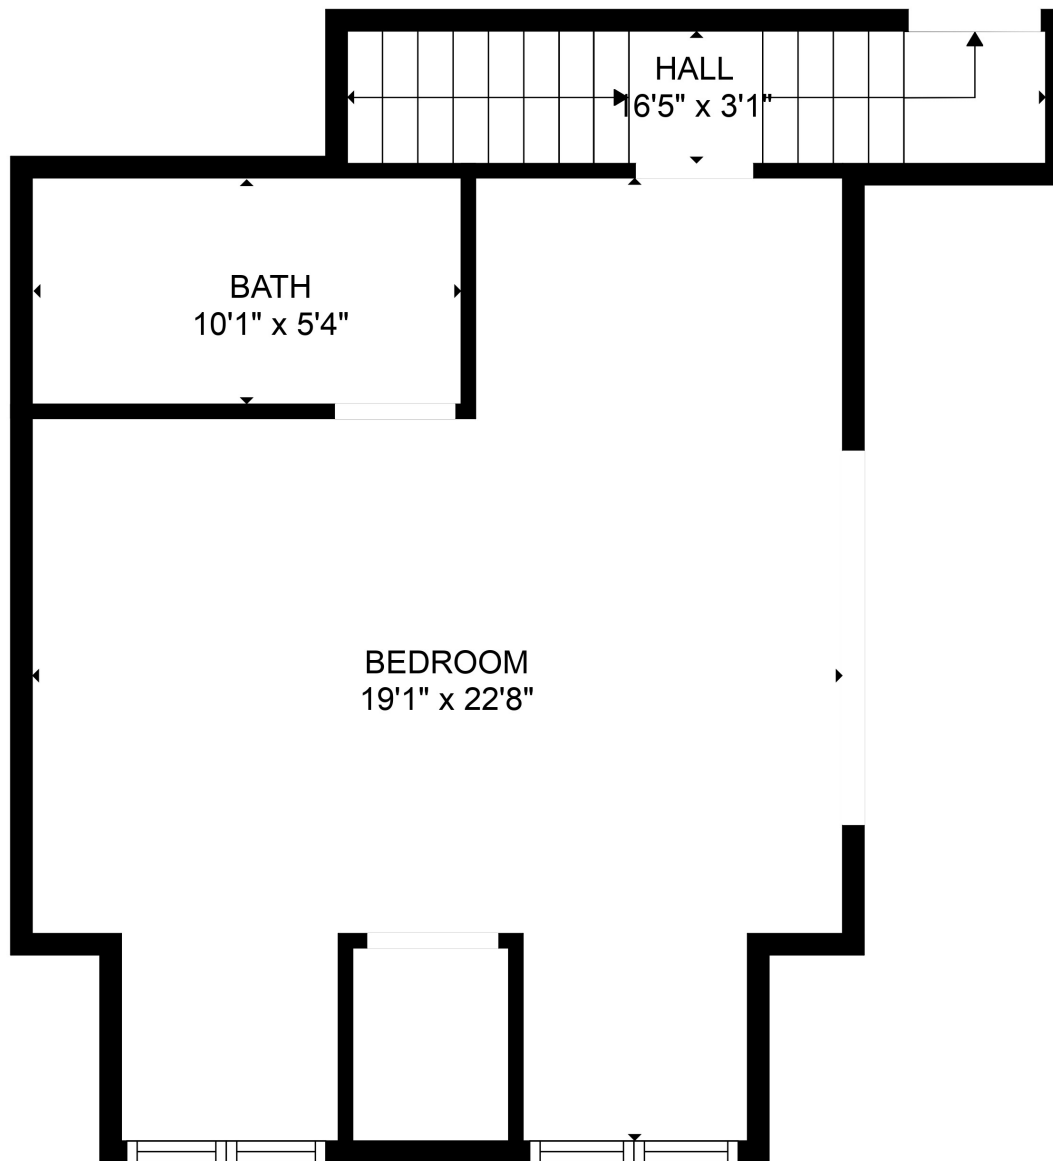

Total scanned area: 4748 sq. ft

SIZES AND DIMENSIONS ARE APPROXIMATE. ACTUAL MAY VARY.

Total scanned area: 4748 sq. ft

SIZES AND DIMENSIONS ARE APPROXIMATE. ACTUAL MAY VARY.

Total scanned area: 4748 sq. ft

SIZES AND DIMENSIONS ARE APPROXIMATE. ACTUAL MAY VARY.

Total scanned area: 4748 sq. ft

SIZES AND DIMENSIONS ARE APPROXIMATE. ACTUAL MAY VARY.