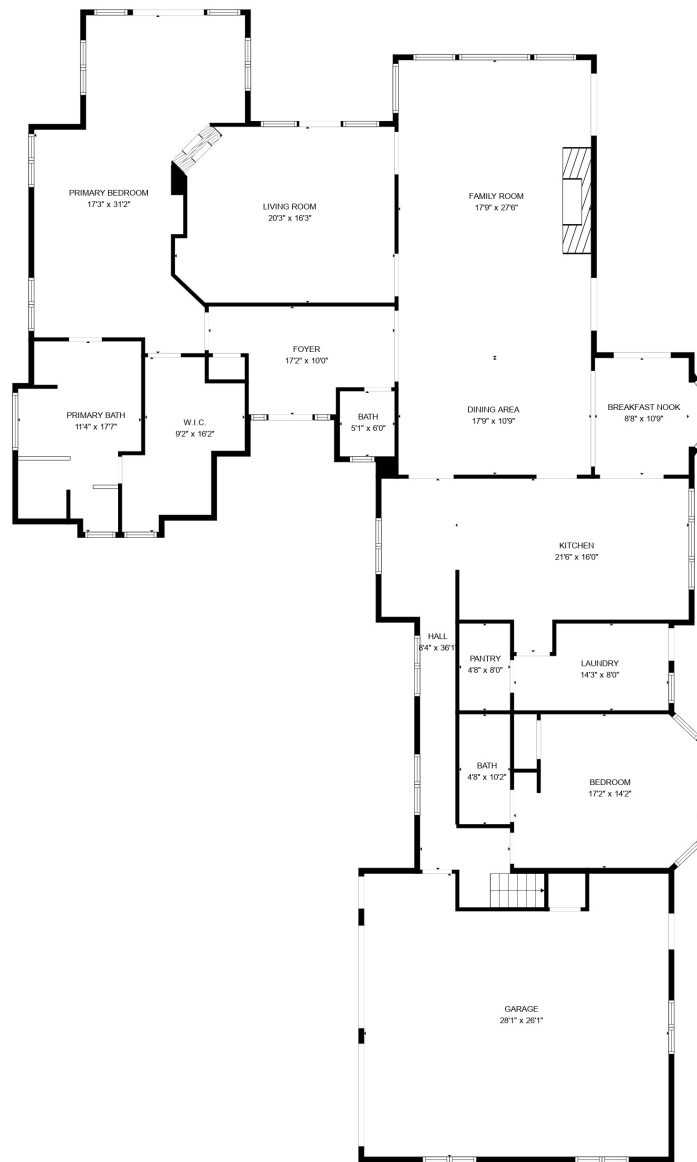

Total scanned area: 4748 sq. ft

SIZES AND DIMENSIONS ARE APPROXIMATE. ACTUAL MAY VARY.

Total scanned area: 4748 sq. ft

SIZES AND DIMENSIONS ARE APPROXIMATE. ACTUAL MAY VARY.

Total scanned area: 4748 sq. ft

SIZES AND DIMENSIONS ARE APPROXIMATE. ACTUAL MAY VARY.

Total scanned area: 4748 sq. ft

SIZES AND DIMENSIONS ARE APPROXIMATE. ACTUAL MAY VARY.