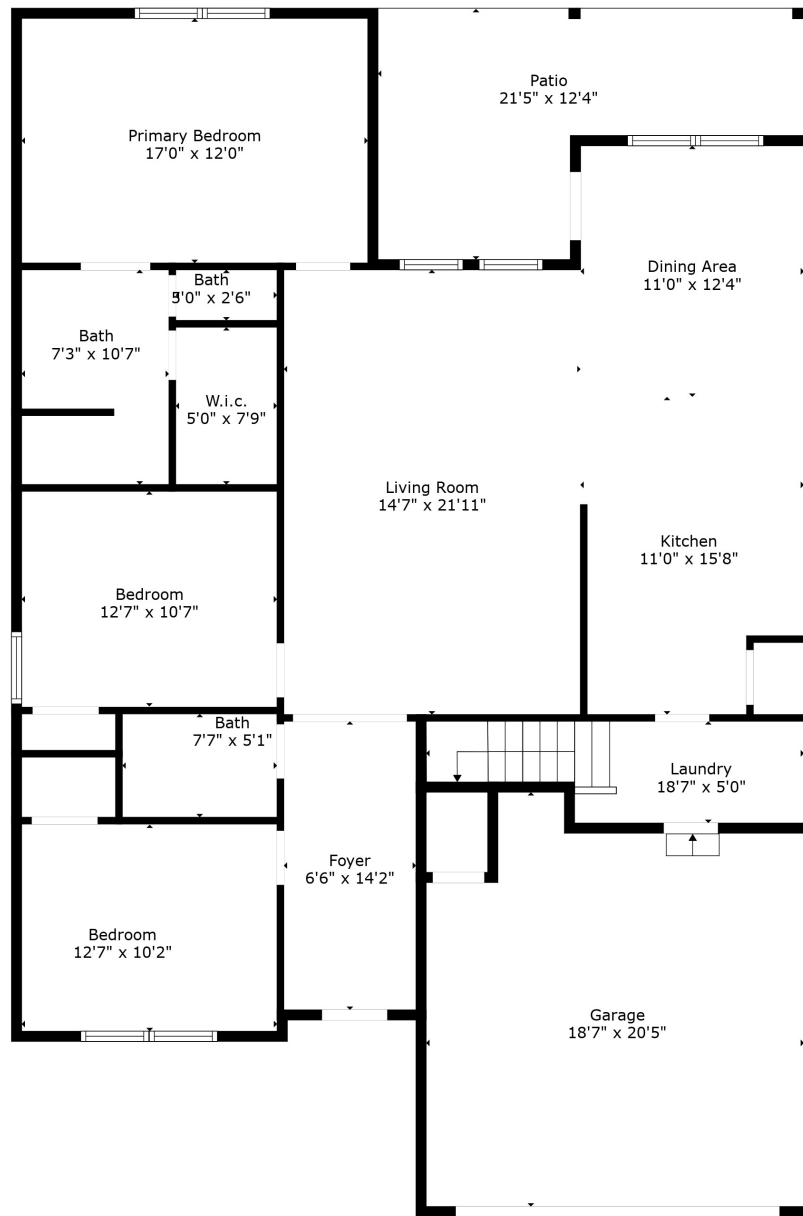

Floor 1

Floor 2

Bedroom

11'4" x 36'5"

Measurements Are Calculated By Cubicasa Technology. Deemed Highly Reliable But Not Guaranteed.