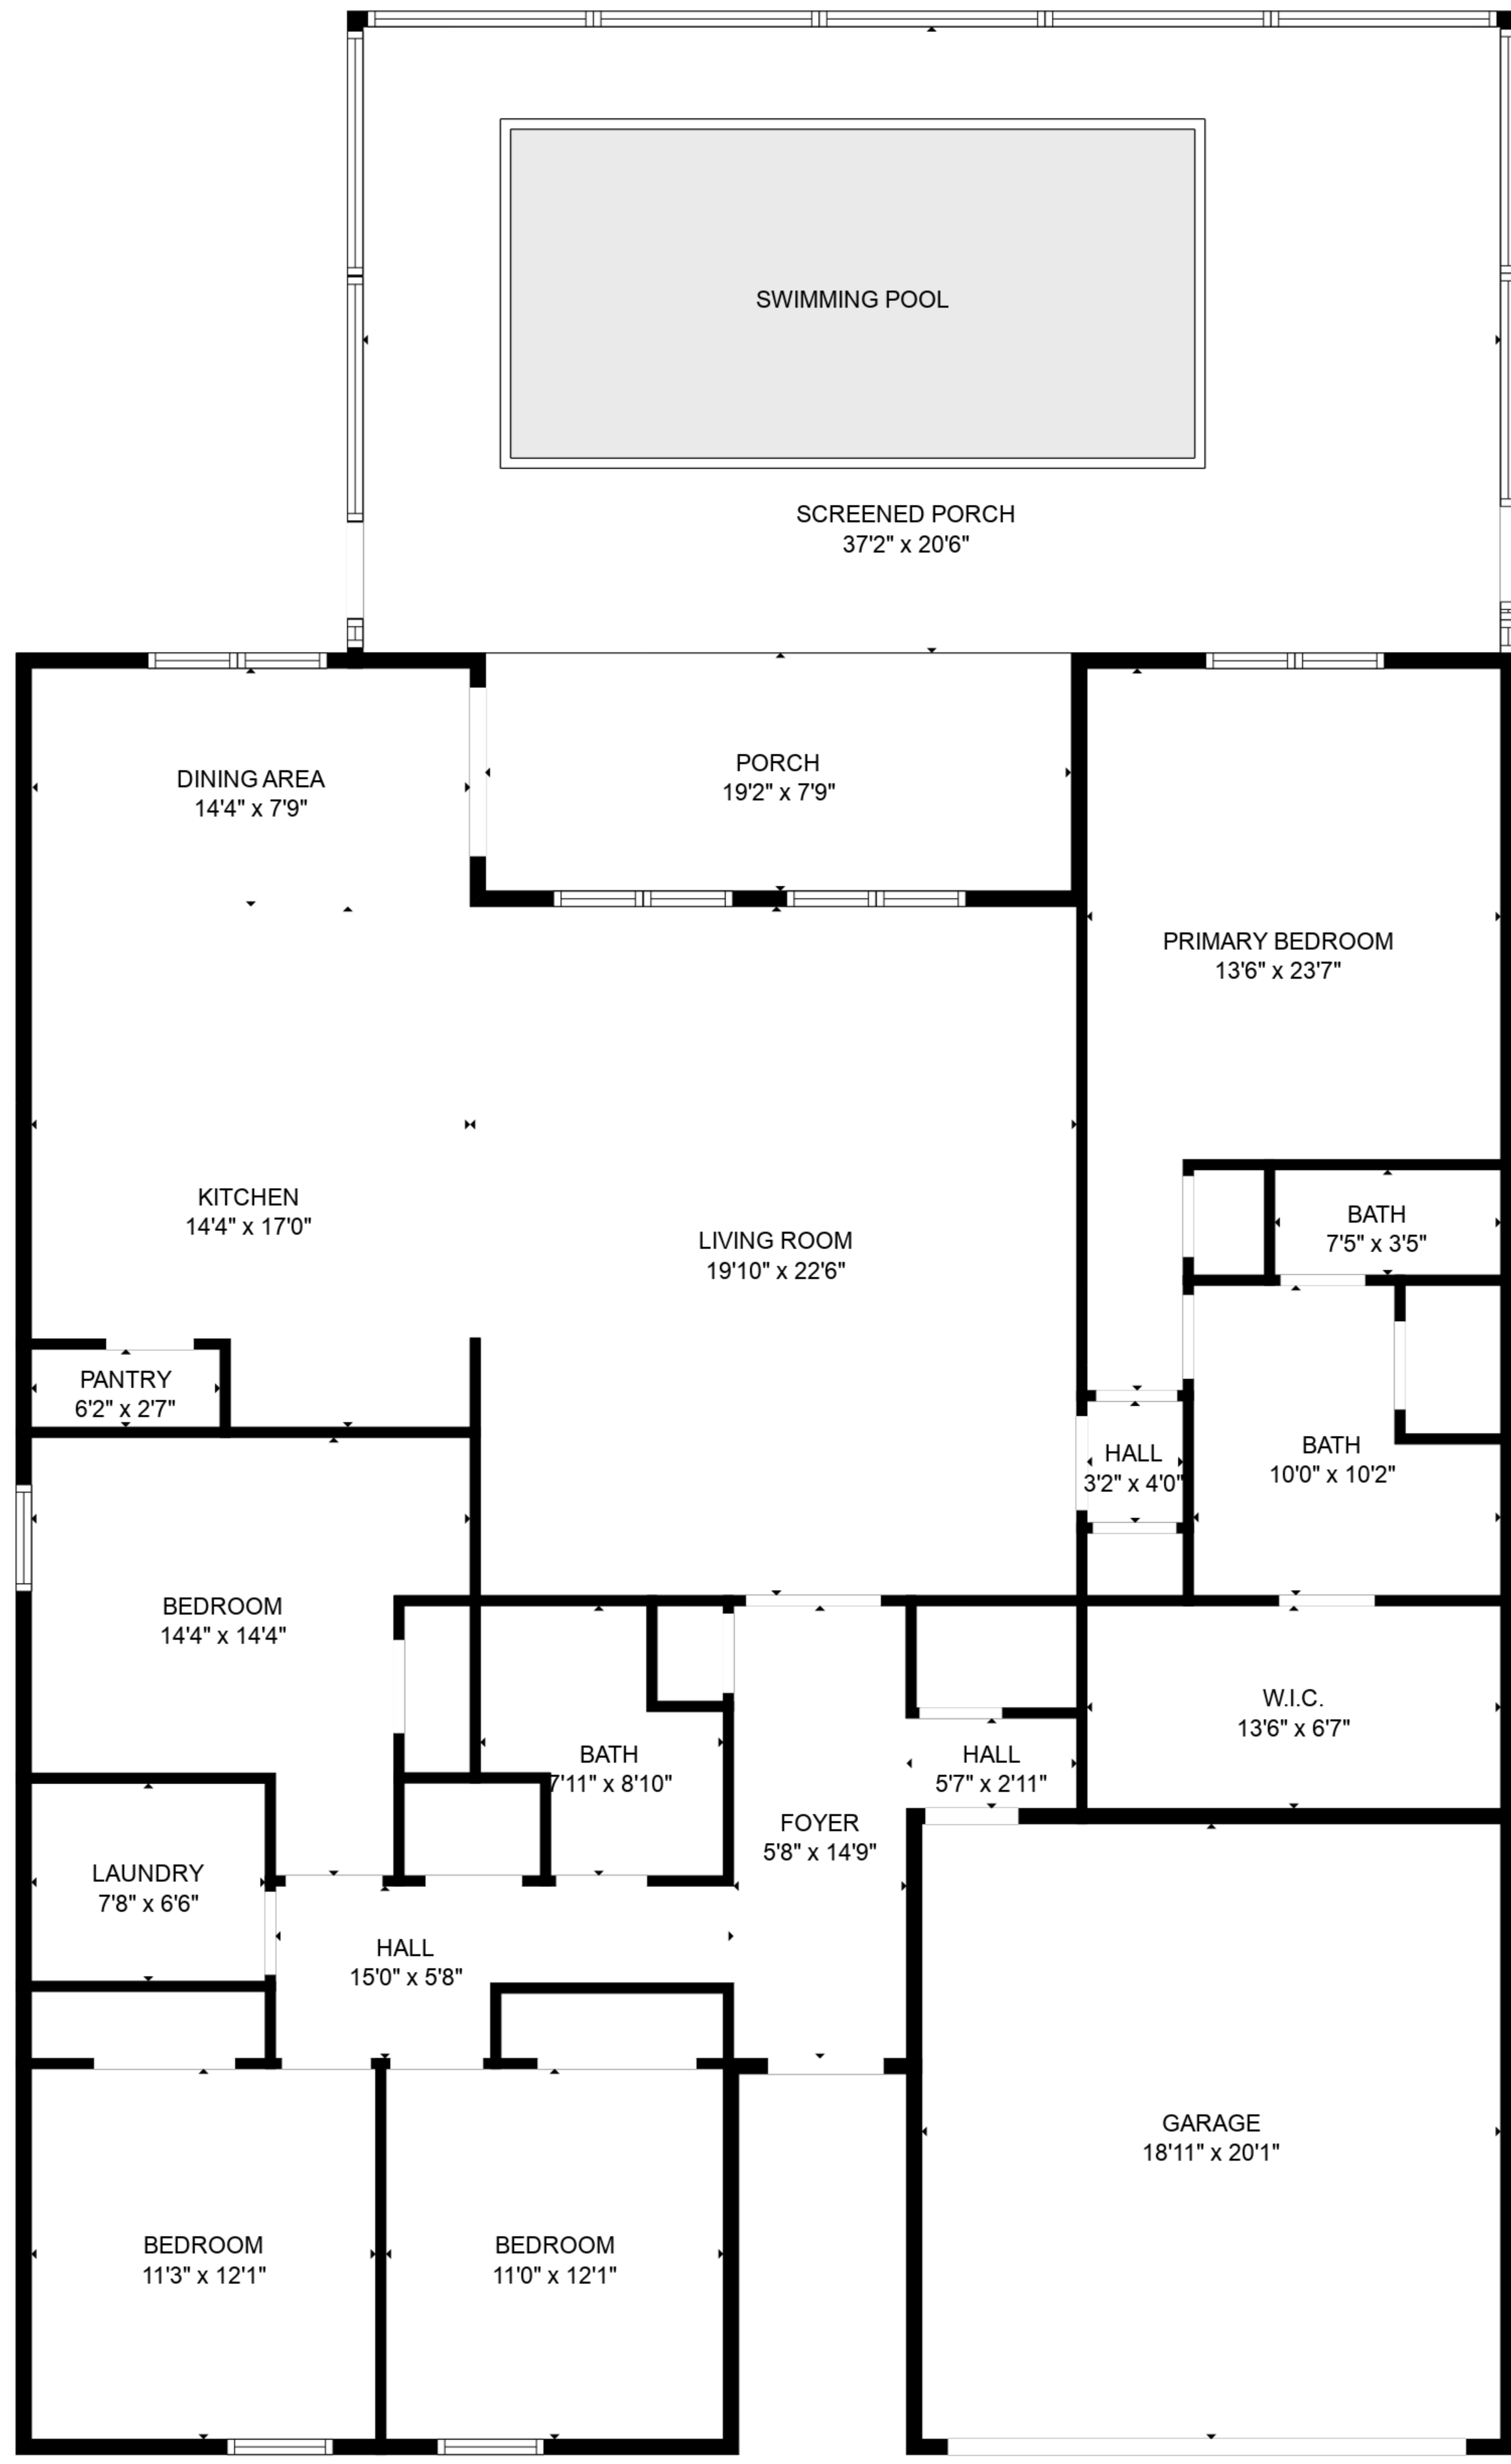

TOTAL: 2147 sq. ft

FLOOR 1: 2147 sq. ft

EXCLUDED AREAS: GARAGE: 380 sq. ft, SCREENED PORCH: 520 sq. ft, PORCH: 149 sq. ft

SIZES AND DIMENSIONS ARE APPROXIMATE, ACTUAL MAY VARY.

TOTAL: 2147 sq. ft

FLOOR 1: 2147 sq. ft

EXCLUDED AREAS: GARAGE: 380 sq. ft, SCREENED PORCH: 520 sq. ft, PORCH: 149 sq. ft

SIZES AND DIMENSIONS ARE APPROXIMATE, ACTUAL MAY VARY.