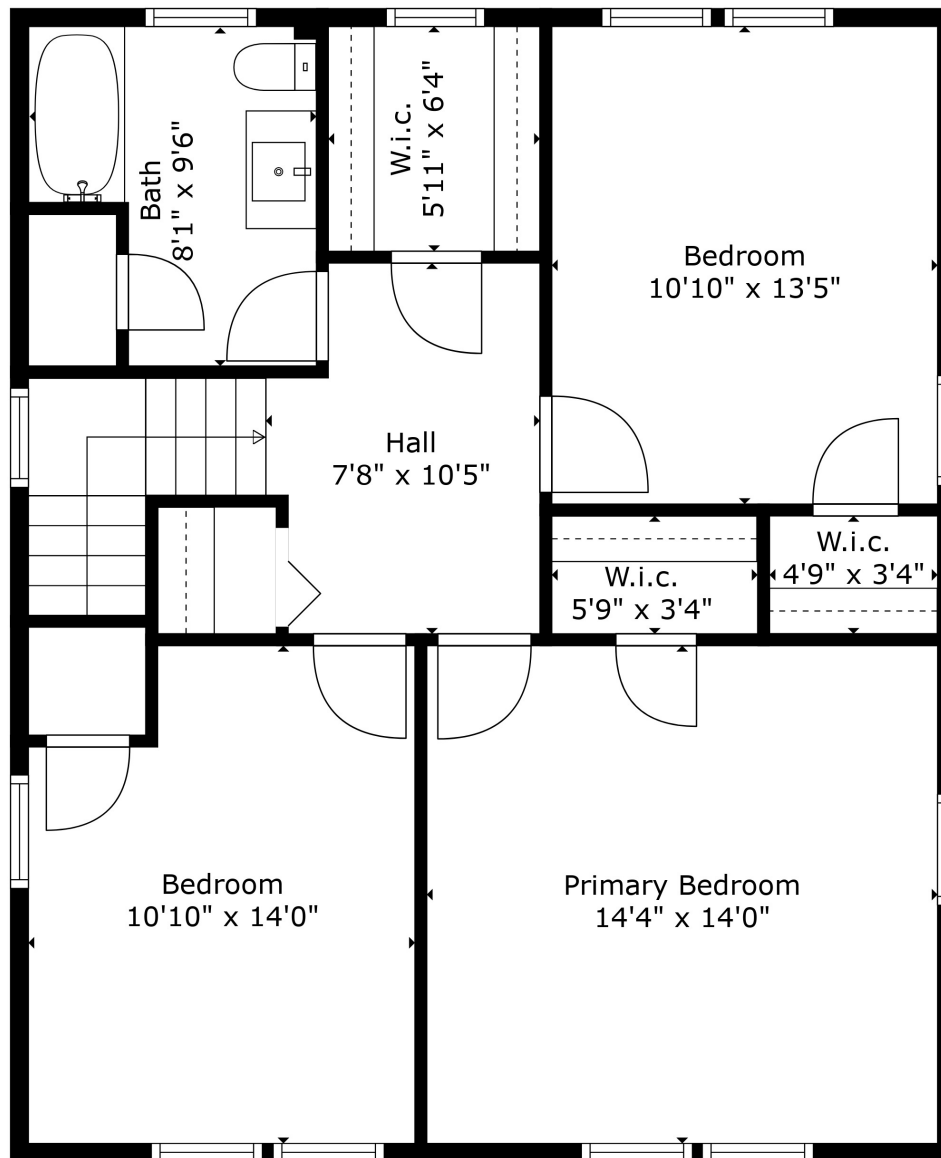

TOTAL: 2681 sq. ft
 Below Ground: 632 sq. ft, FLOOR 2: 1250 sq. ft, FLOOR 3: 799 sq. ft
 EXCLUDED AREAS: STORAGE: 247 sq. ft, ELECTRICAL ROOM: 49 sq. ft, GARAGE: 888 sq. ft,
 PATIO: 170 sq. ft

Measurements Are Calculated By Cubicasa Technology. Deemed Highly Reliable But Not Guaranteed.