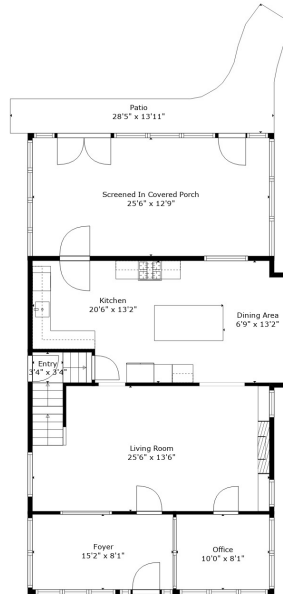

TOTAL: 2681 sq. ft
 Below Ground: 632 sq. ft, FLOOR 2: 1250 sq. ft, FLOOR 3: 799 sq. ft
 EXCLUDED AREAS: STORAGE: 247 sq. ft, ELECTRICAL ROOM: 49 sq. ft, GARAGE: 888 sq. ft,
 PATIO: 170 sq. ft

Measurements Are Calculated By Cubicasa Technology. Deemed Highly Reliable But Not Guaranteed.