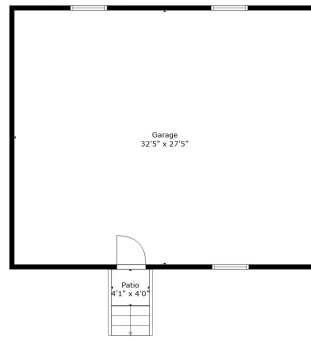

TOTAL: 2681 sq. ft
 Below Ground: 632 sq. ft, FLOOR 2: 1250 sq. ft, FLOOR 3: 799 sq. ft
 EXCLUDED AREAS: STORAGE: 247 sq. ft, ELECTRICAL ROOM: 49 sq. ft, GARAGE: 888 sq. ft,
 PATIO: 170 sq. ft

Measurements Are Calculated By Cubicasa Technology. Deemed Highly Reliable But Not Guaranteed.