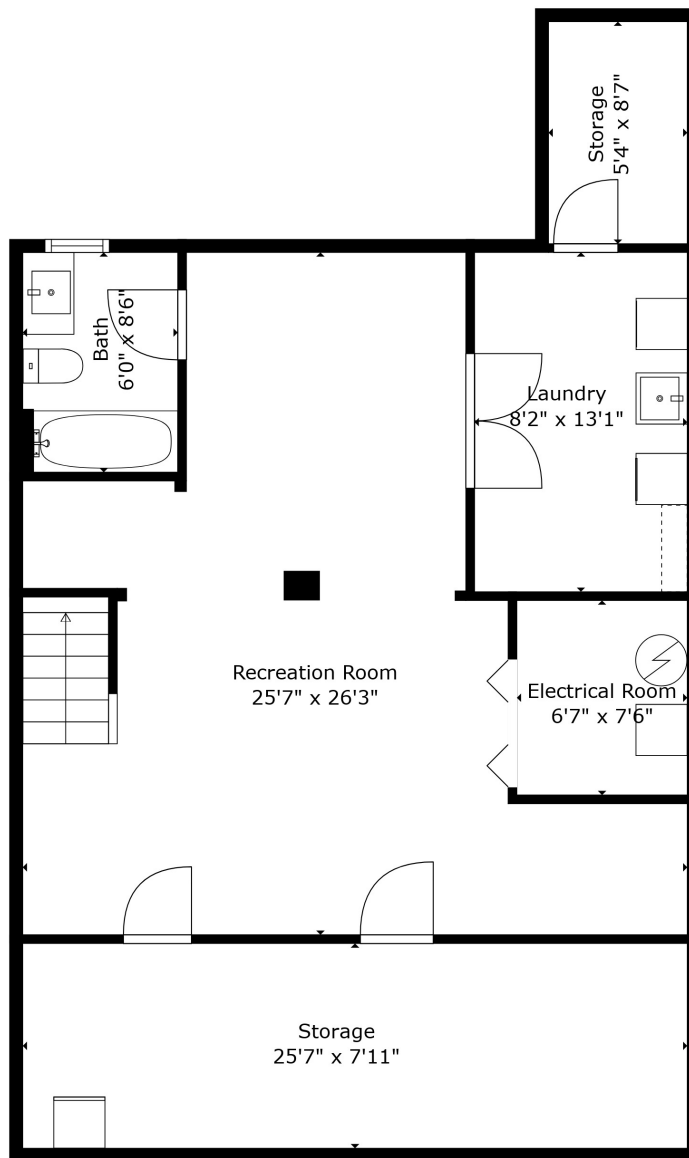

TOTAL: 2681 sq. ft
 Below Ground: 632 sq. ft, FLOOR 2: 1250 sq. ft, FLOOR 3: 799 sq. ft
 EXCLUDED AREAS: STORAGE: 247 sq. ft, ELECTRICAL ROOM: 49 sq. ft, GARAGE: 888 sq. ft,
 PATIO: 170 sq. ft

Measurements Are Calculated By Cubicasa Technology. Deemed Highly Reliable But Not Guaranteed.