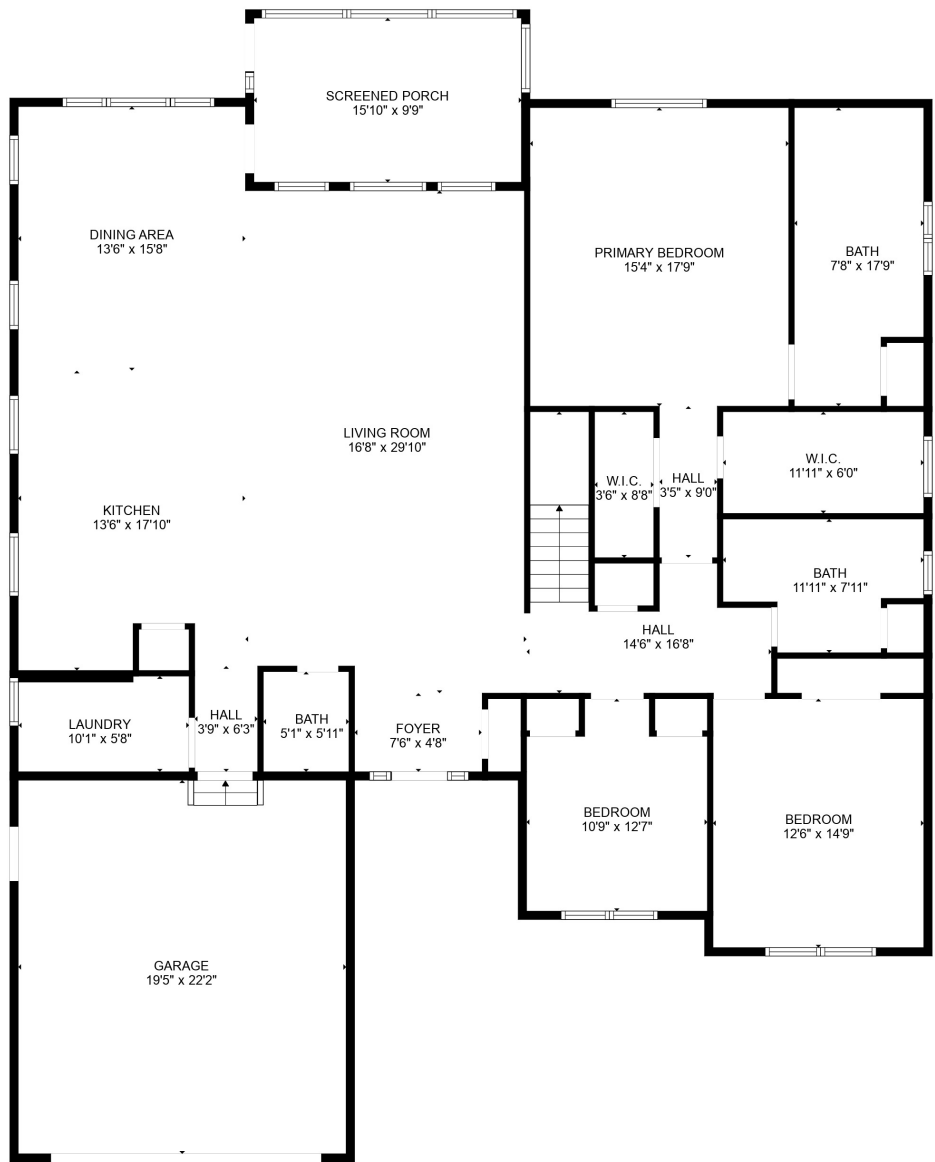

FLOOR 1

FLOOR 2

Total scanned area: 3927 sq. ft

SIZES AND DIMENSIONS ARE APPROXIMATE. ACTUAL MAY VARY.

Total scanned area: 3927 sq. ft

SIZES AND DIMENSIONS ARE APPROXIMATE. ACTUAL MAY VARY.

Total scanned area: 3927 sq. ft

SIZES AND DIMENSIONS ARE APPROXIMATE. ACTUAL MAY VARY.