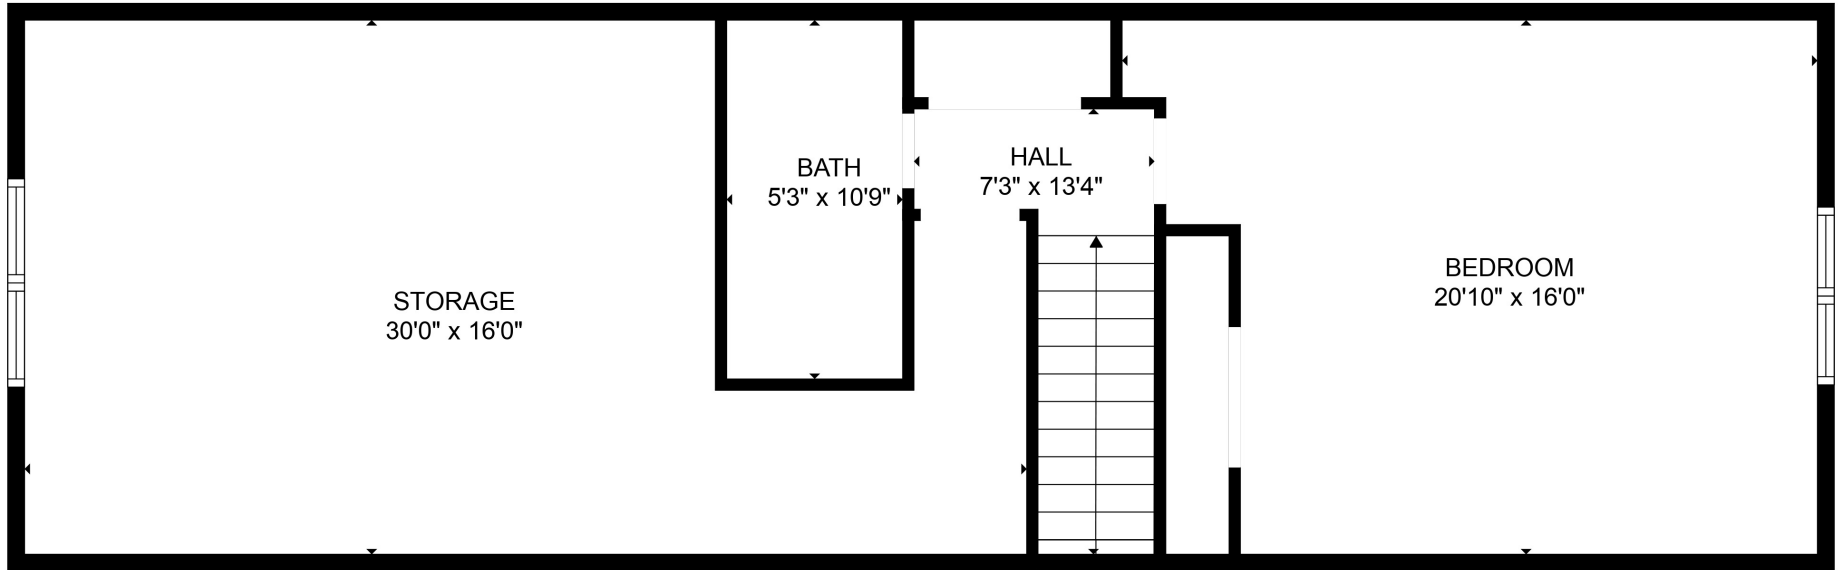

FLOOR 1

FLOOR 2

Total scanned area: 3927 sq. ft

SIZES AND DIMENSIONS ARE APPROXIMATE. ACTUAL MAY VARY.

Total scanned area: 3927 sq. ft

SIZES AND DIMENSIONS ARE APPROXIMATE. ACTUAL MAY VARY.

Total scanned area: 3927 sq. ft

SIZES AND DIMENSIONS ARE APPROXIMATE. ACTUAL MAY VARY.