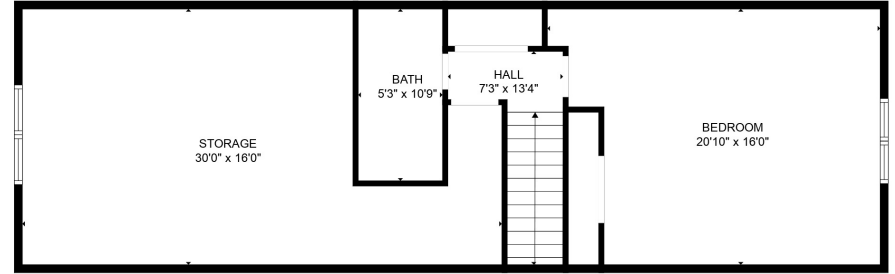

FLOOR 1

FLOOR 2

Total scanned area: 3927 sq. ft

SIZES AND DIMENSIONS ARE APPROXIMATE. ACTUAL MAY VARY.

Total scanned area: 3927 sq. ft

SIZES AND DIMENSIONS ARE APPROXIMATE. ACTUAL MAY VARY.

Total scanned area: 3927 sq. ft

SIZES AND DIMENSIONS ARE APPROXIMATE. ACTUAL MAY VARY.