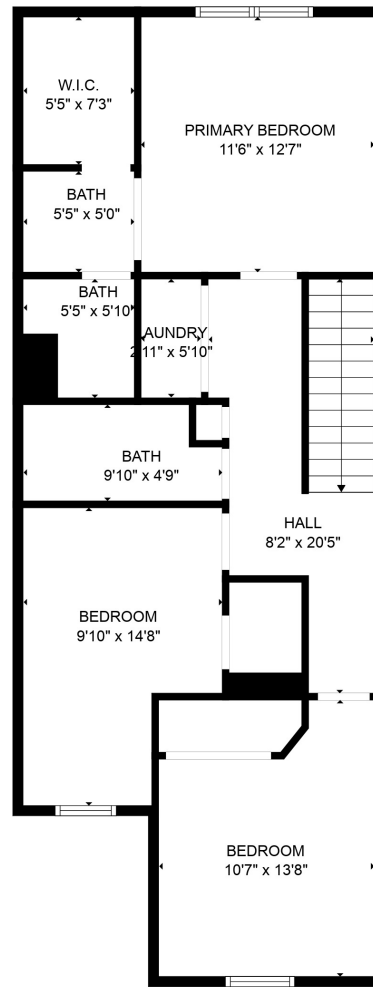

FLOOR 1

FLOOR 2

Total scanned area: 1661 sq. ft

Total scanned area: 1661 sq. ft

MEASUREMENTS ARE CALCULATED BY CUBICASA TECHNOLOGY. DEEMED HIGHLY RELIABLE BUT NOT GUARANTEED.

Total scanned area: 1661 sq. ft

MEASUREMENTS ARE CALCULATED BY CUBICASA TECHNOLOGY. DEEMED HIGHLY RELIABLE BUT NOT GUARANTEED.