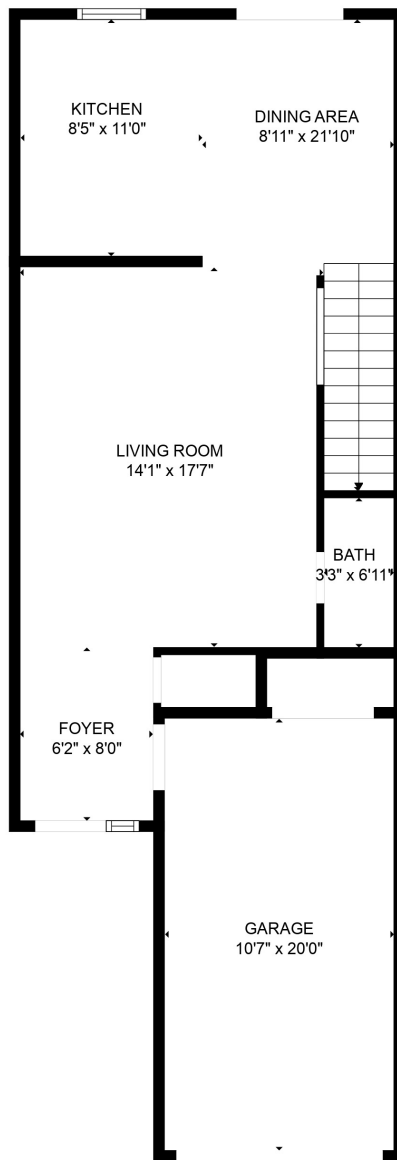

FLOOR 1

FLOOR 2

Total scanned area: 1661 sq. ft

Total scanned area: 1661 sq. ft

MEASUREMENTS ARE CALCULATED BY CUBICASA TECHNOLOGY. DEEMED HIGHLY RELIABLE BUT NOT GUARANTEED.

Total scanned area: 1661 sq. ft

MEASUREMENTS ARE CALCULATED BY CUBICASA TECHNOLOGY. DEEMED HIGHLY RELIABLE BUT NOT GUARANTEED.