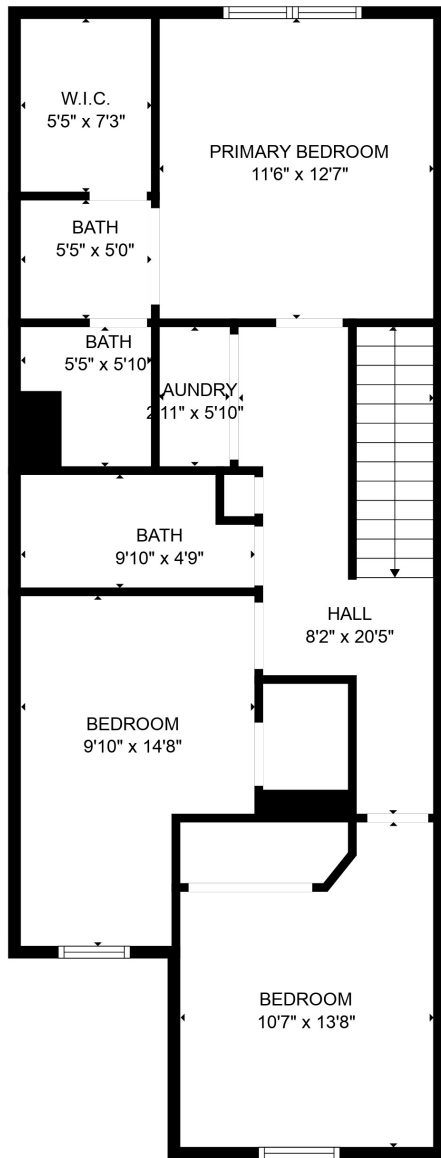

FLOOR 1

FLOOR 2

Total scanned area: 1661 sq. ft

Total scanned area: 1661 sq. ft

MEASUREMENTS ARE CALCULATED BY CUBICASA TECHNOLOGY. DEEMED HIGHLY RELIABLE BUT NOT GUARANTEED.

Total scanned area: 1661 sq. ft

MEASUREMENTS ARE CALCULATED BY CUBICASA TECHNOLOGY. DEEMED HIGHLY RELIABLE BUT NOT GUARANTEED.