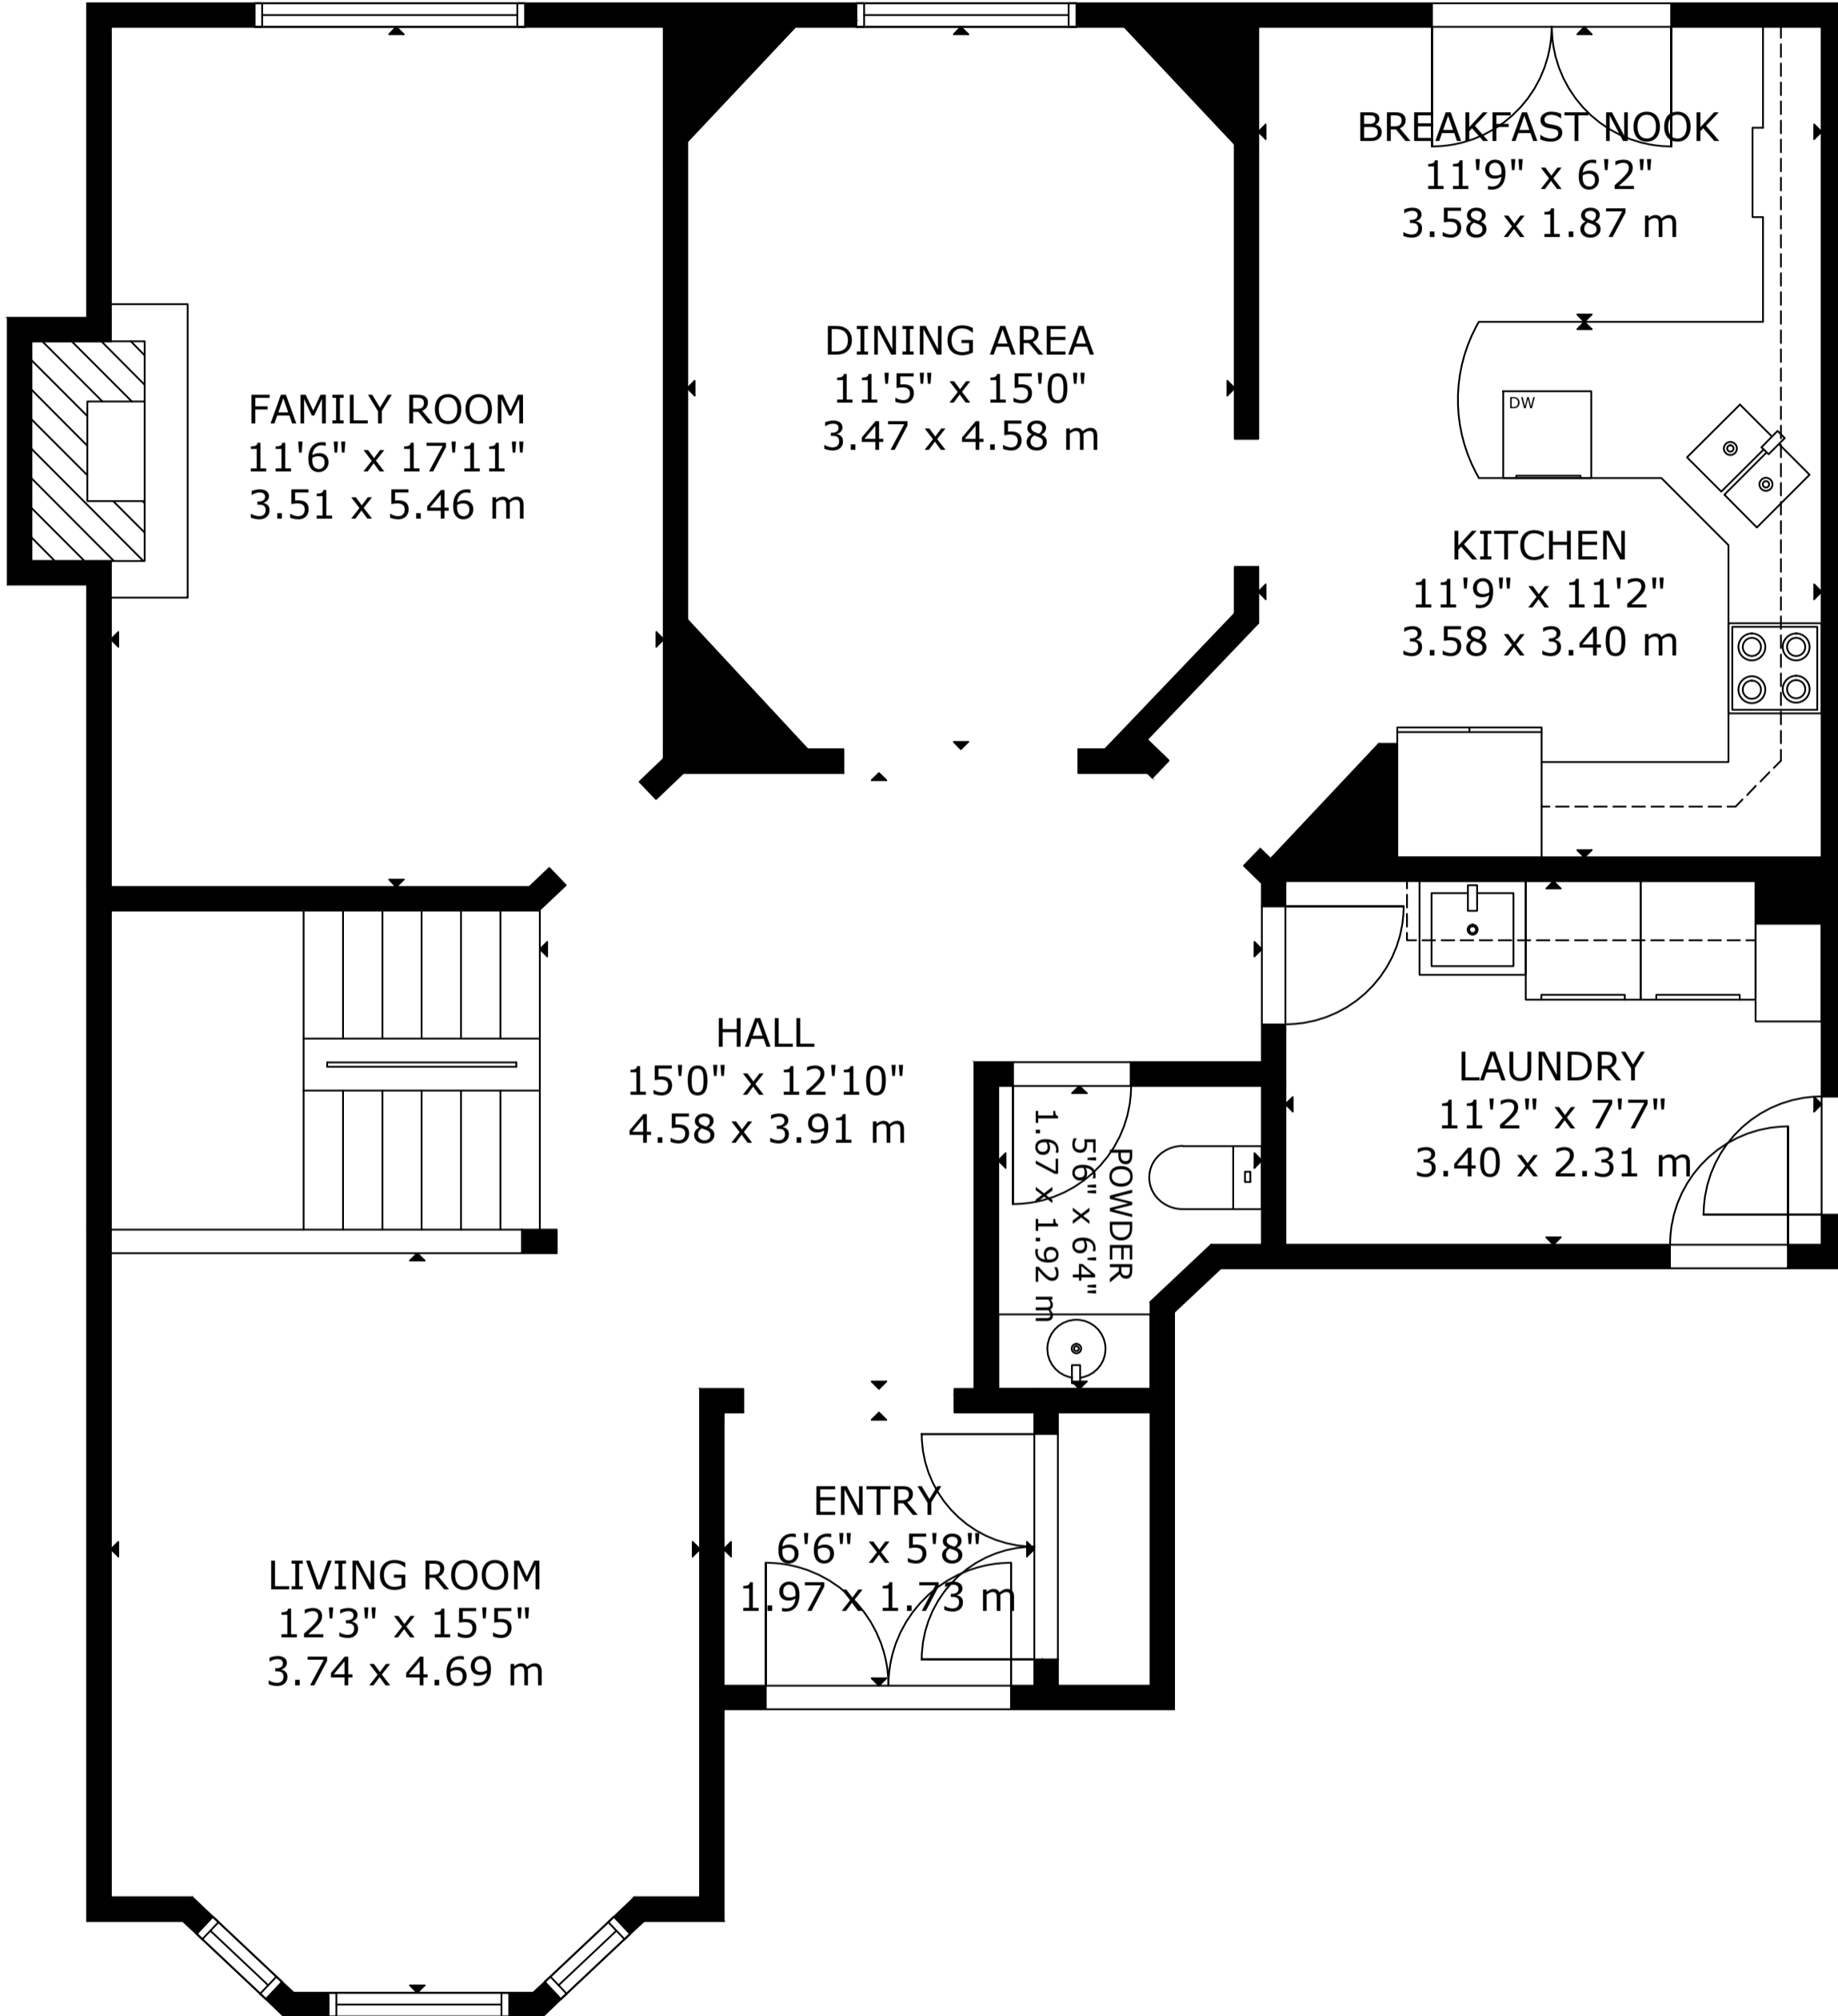

62 Sisman Avenue, Aurora ON L4G 6S2, Canada

FLOOR 1

FLOOR 2

FLOOR 3

GROSS INTERNAL AREA
 TOTAL: 310 m²/3,346 sq ft
 FLOOR 1: 109 m²/1,177 sq ft, FLOOR 2: 109 m²/1,178 sq ft, FLOOR 3: 92 m²/991 sq ft
 SIZE AND DIMENSIONS ARE APPROXIMATE, ACTUAL MAY VARY