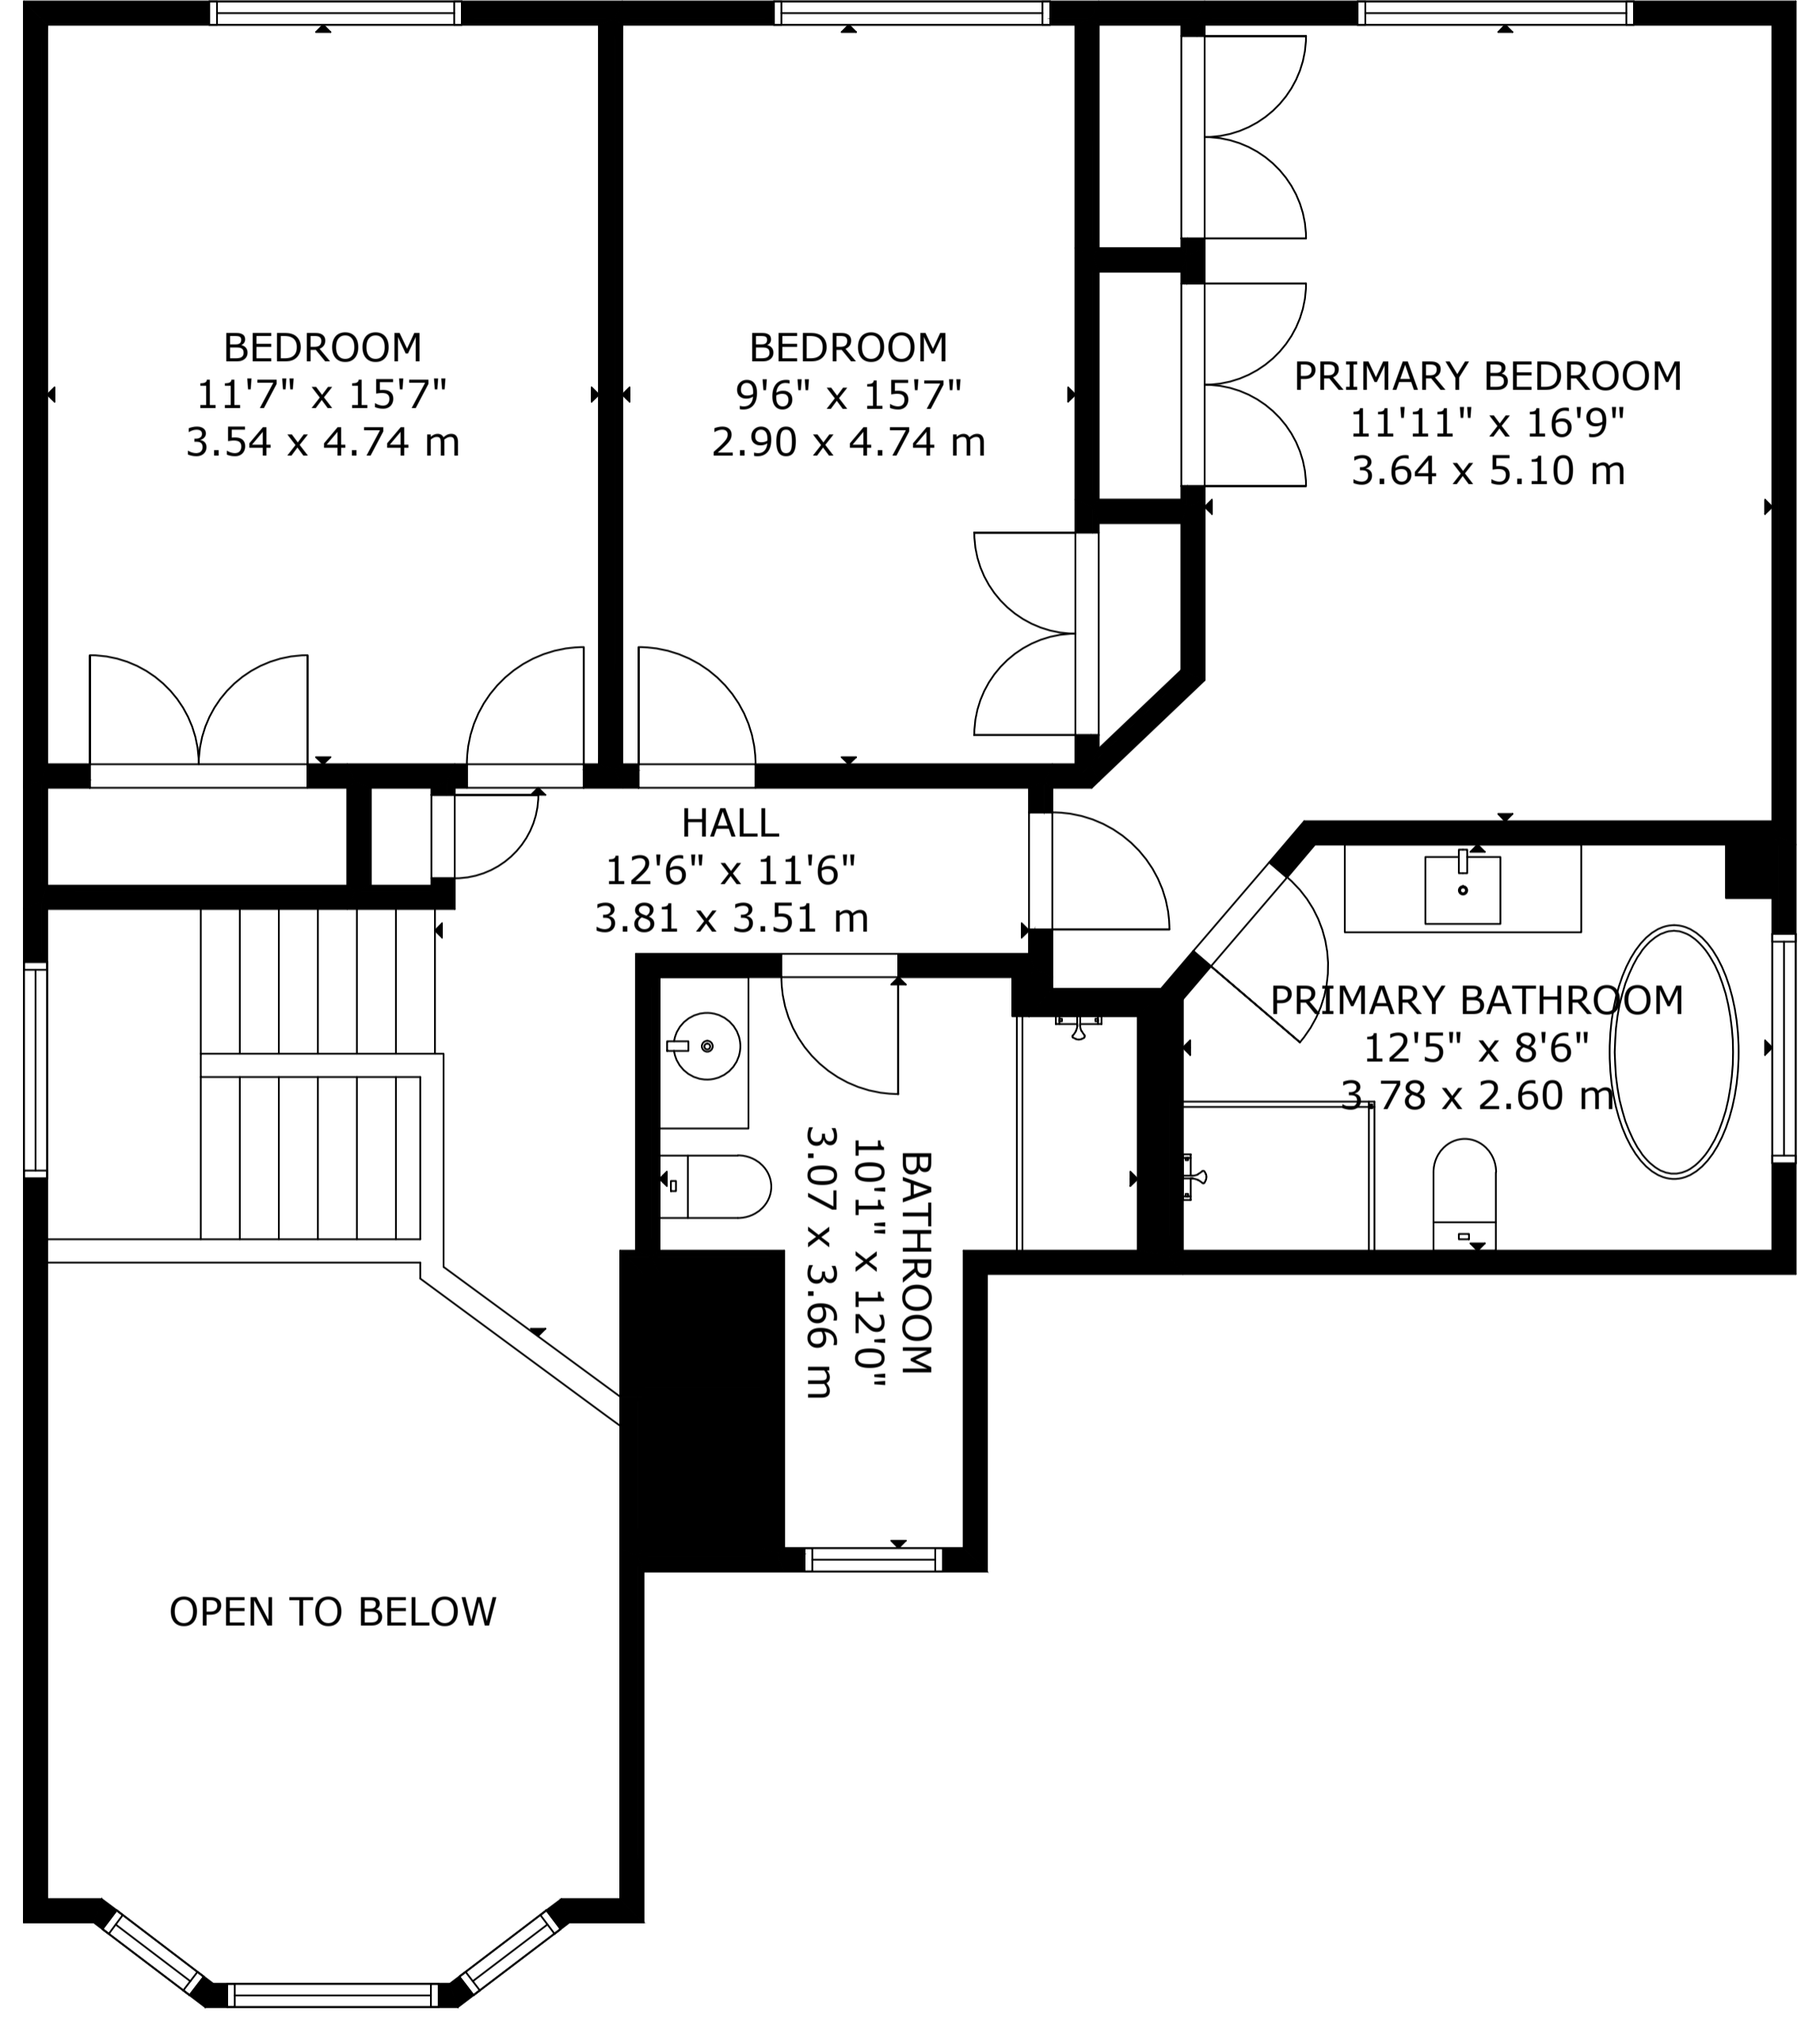

62 Sisman Avenue, Aurora ON L4G 6S2, Canada

FLOOR 1

FLOOR 2

FLOOR 3

GROSS INTERNAL AREA
 TOTAL: 310 m²/3,346 sq ft
 FLOOR 1: 109 m²/1,177 sq ft, FLOOR 2: 109 m²/1,178 sq ft, FLOOR 3: 92 m²/991 sq ft
 SIZE AND DIMENSIONS ARE APPROXIMATE, ACTUAL MAY VARY