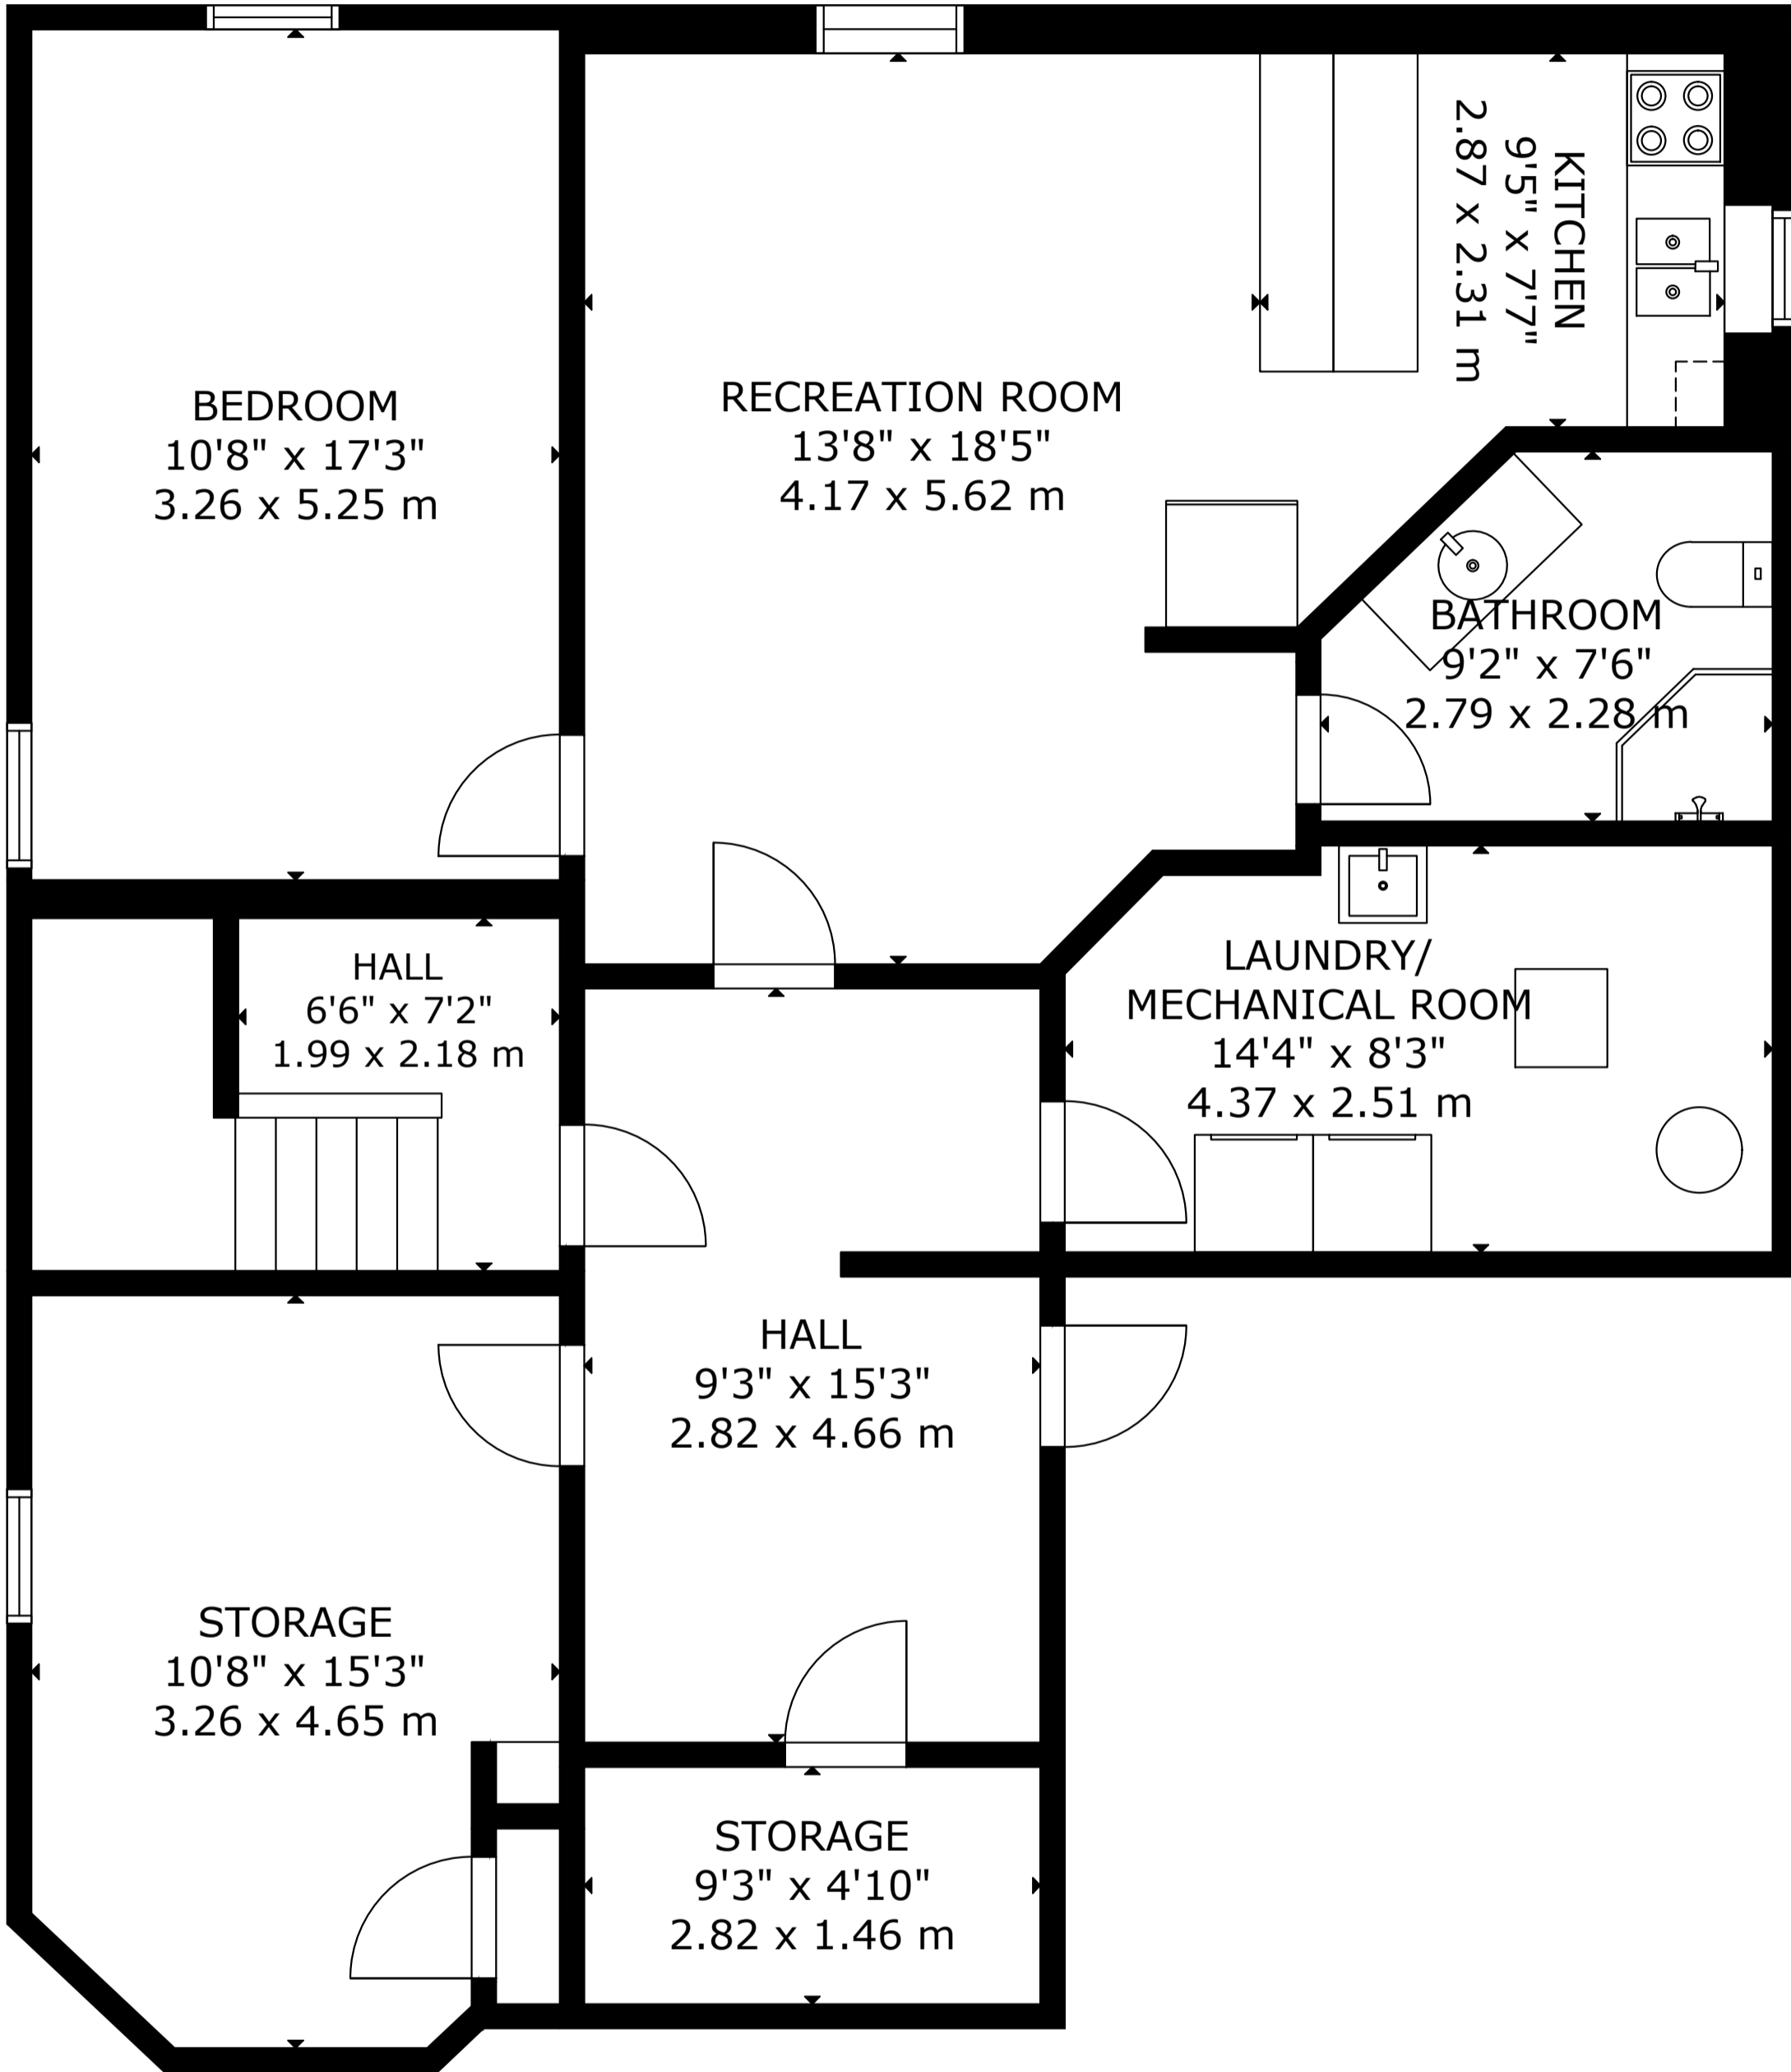

62 Sisman Avenue, Aurora ON L4G 6S2, Canada

FLOOR 1

FLOOR 2

FLOOR 3

GROSS INTERNAL AREA
 TOTAL: 310 m²/3,346 sq ft
 FLOOR 1: 109 m²/1,177 sq ft, FLOOR 2: 109 m²/1,178 sq ft, FLOOR 3: 92 m²/991 sq ft
 SIZE AND DIMENSIONS ARE APPROXIMATE, ACTUAL MAY VARY