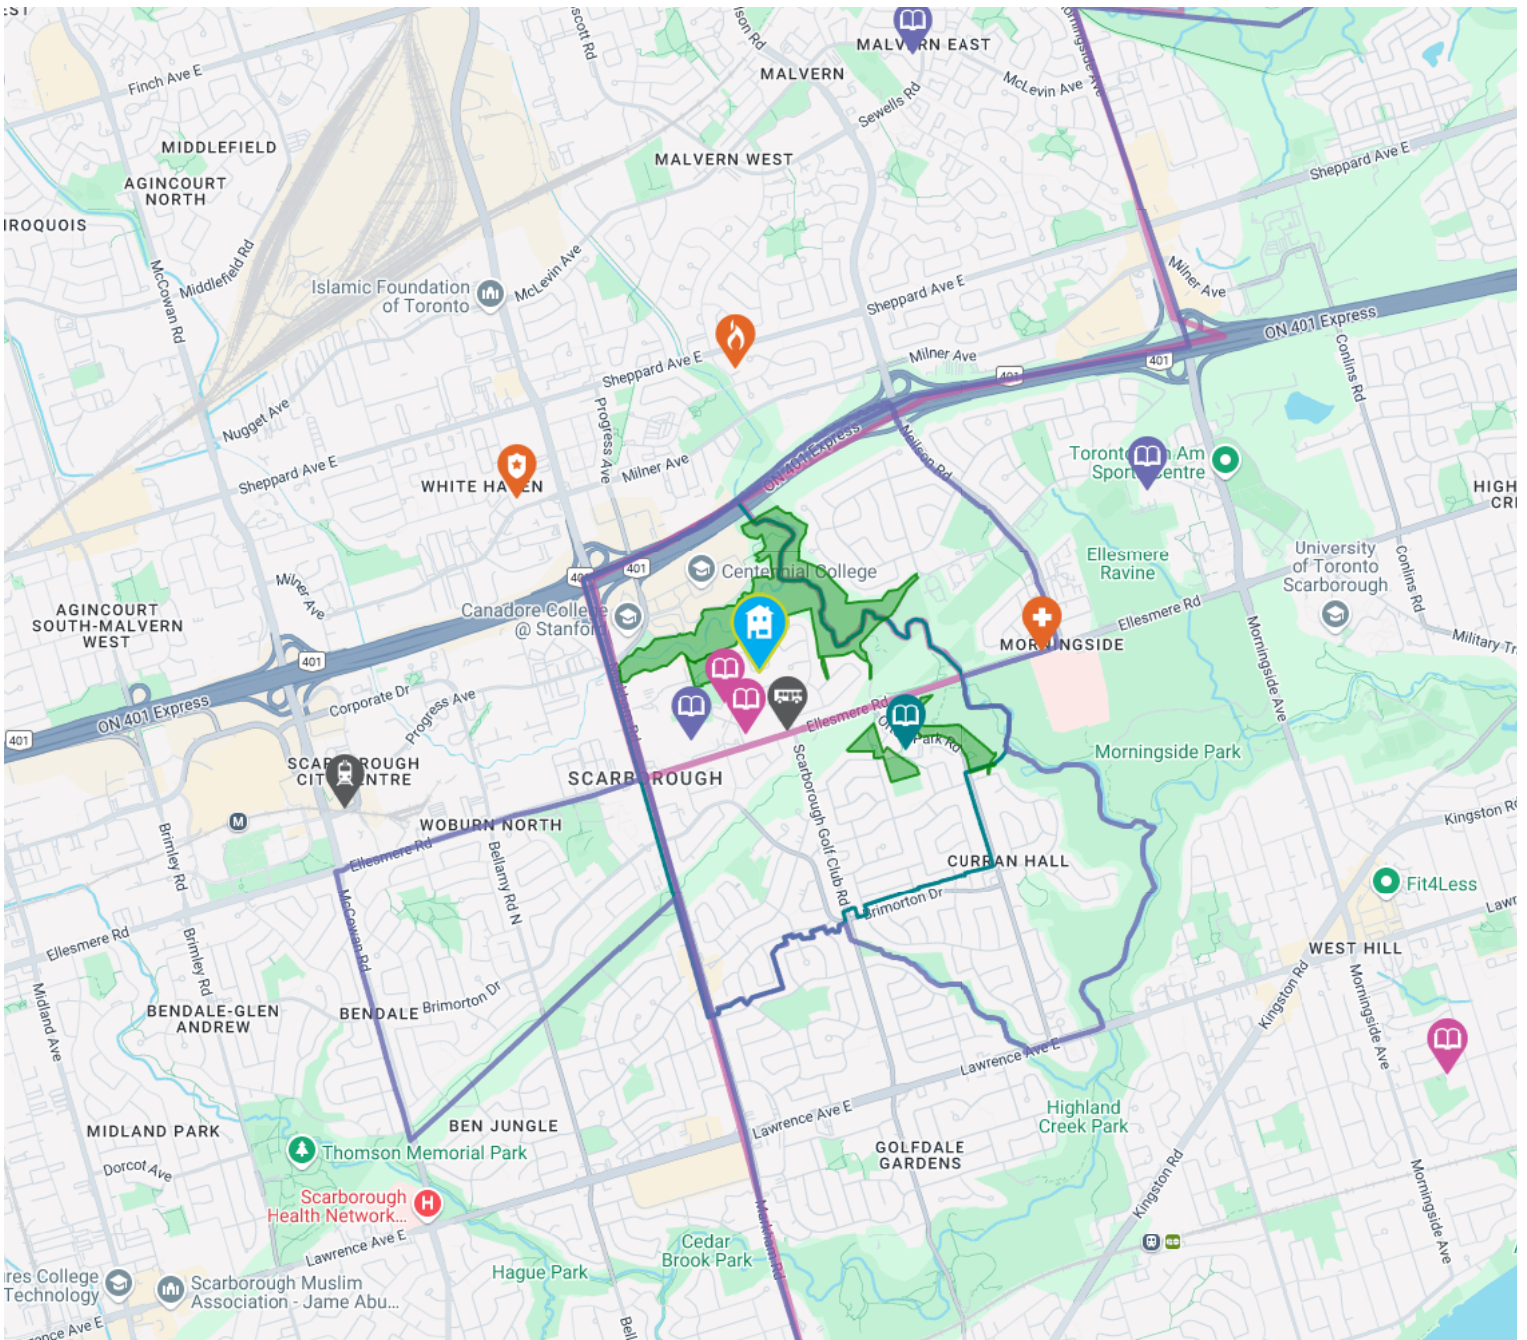

- Elementary Schools
- Middle Schools
- High Schools
- Transit
- Safety
- Elementary Attendance Zone
- Middle Attendance Zone
- High Attendance Zone
- Parks

HoodQ