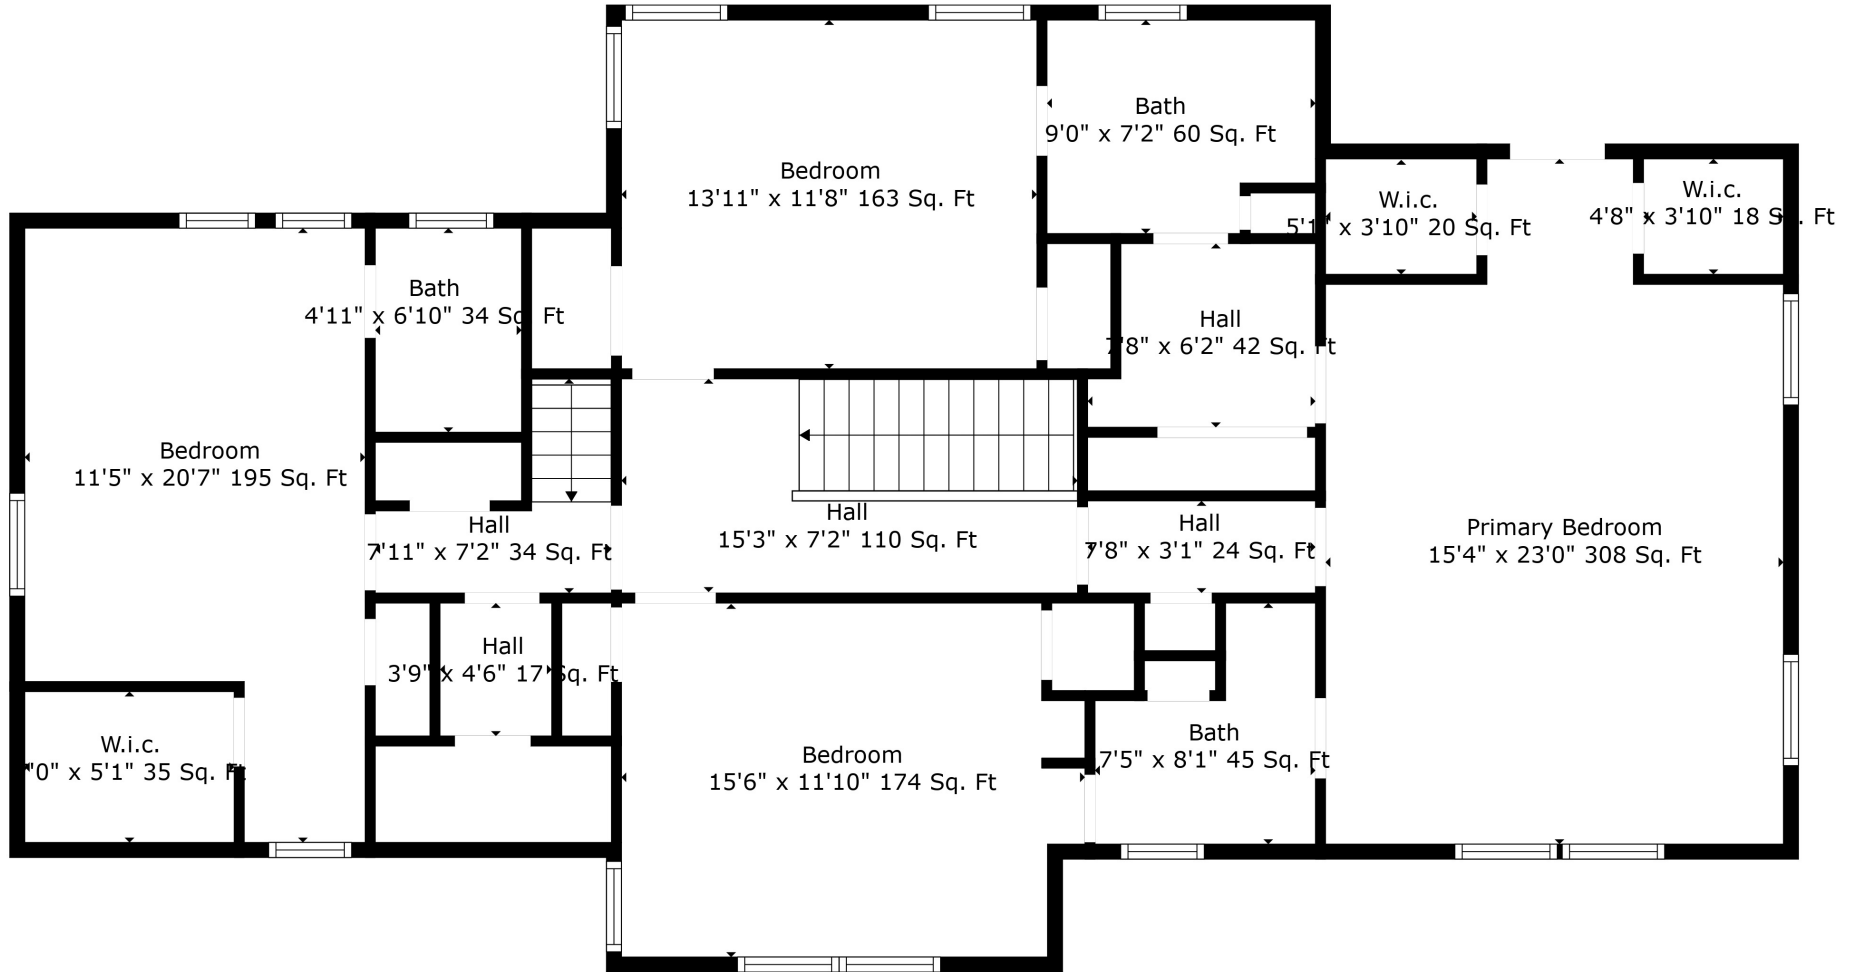

Total scanned area: 4894 sq. ft

Measurements Are Calculated By Cubicasa Technology. Deemed Highly Reliable But Not Guaranteed.

Total scanned area: 4894 sq. ft

Measurements Are Calculated By Cubicasa Technology. Deemed Highly Reliable But Not Guaranteed.

Total scanned area: 4894 sq. ft

Measurements Are Calculated By Cubicasa Technology. Deemed Highly Reliable But Not Guaranteed.

Total scanned area: 4894 sq. ft