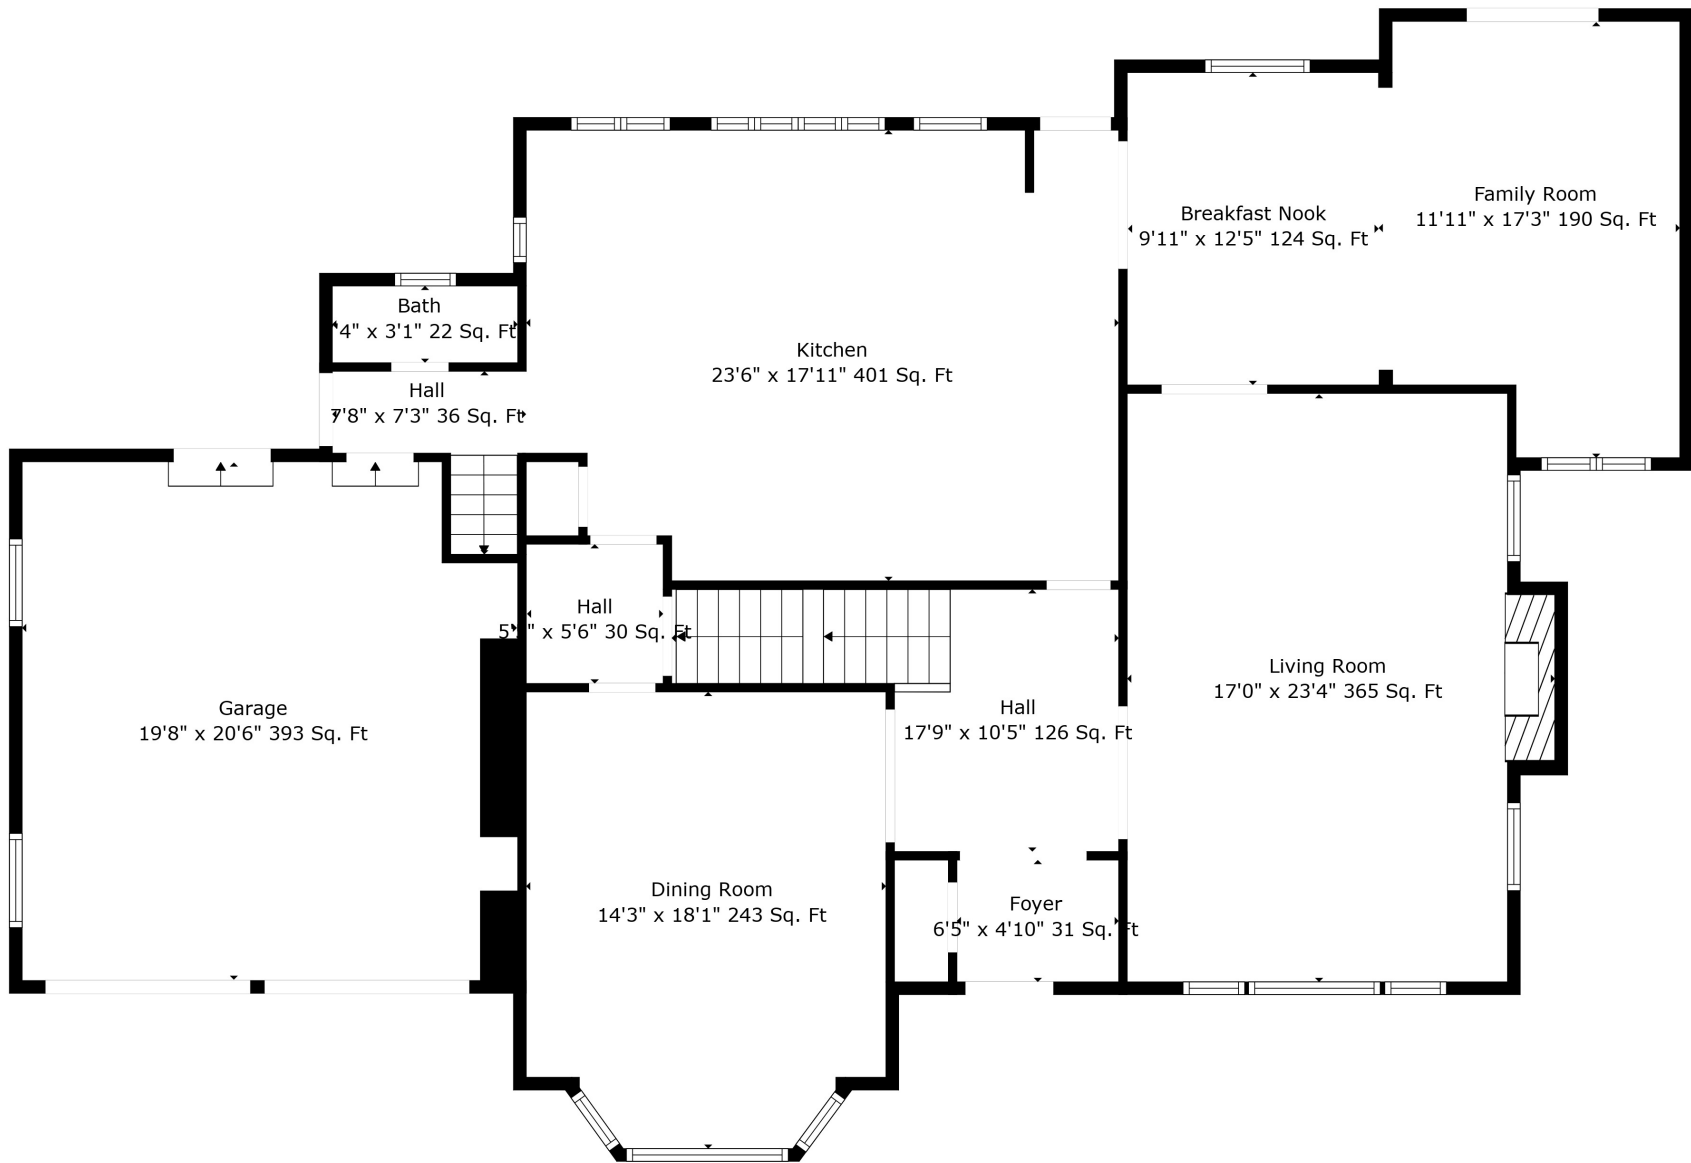

Total scanned area: 4894 sq. ft

Measurements Are Calculated By Cubicasa Technology. Deemed Highly Reliable But Not Guaranteed.

Total scanned area: 4894 sq. ft

Measurements Are Calculated By Cubicasa Technology. Deemed Highly Reliable But Not Guaranteed.

Total scanned area: 4894 sq. ft

Measurements Are Calculated By Cubicasa Technology. Deemed Highly Reliable But Not Guaranteed.

Total scanned area: 4894 sq. ft