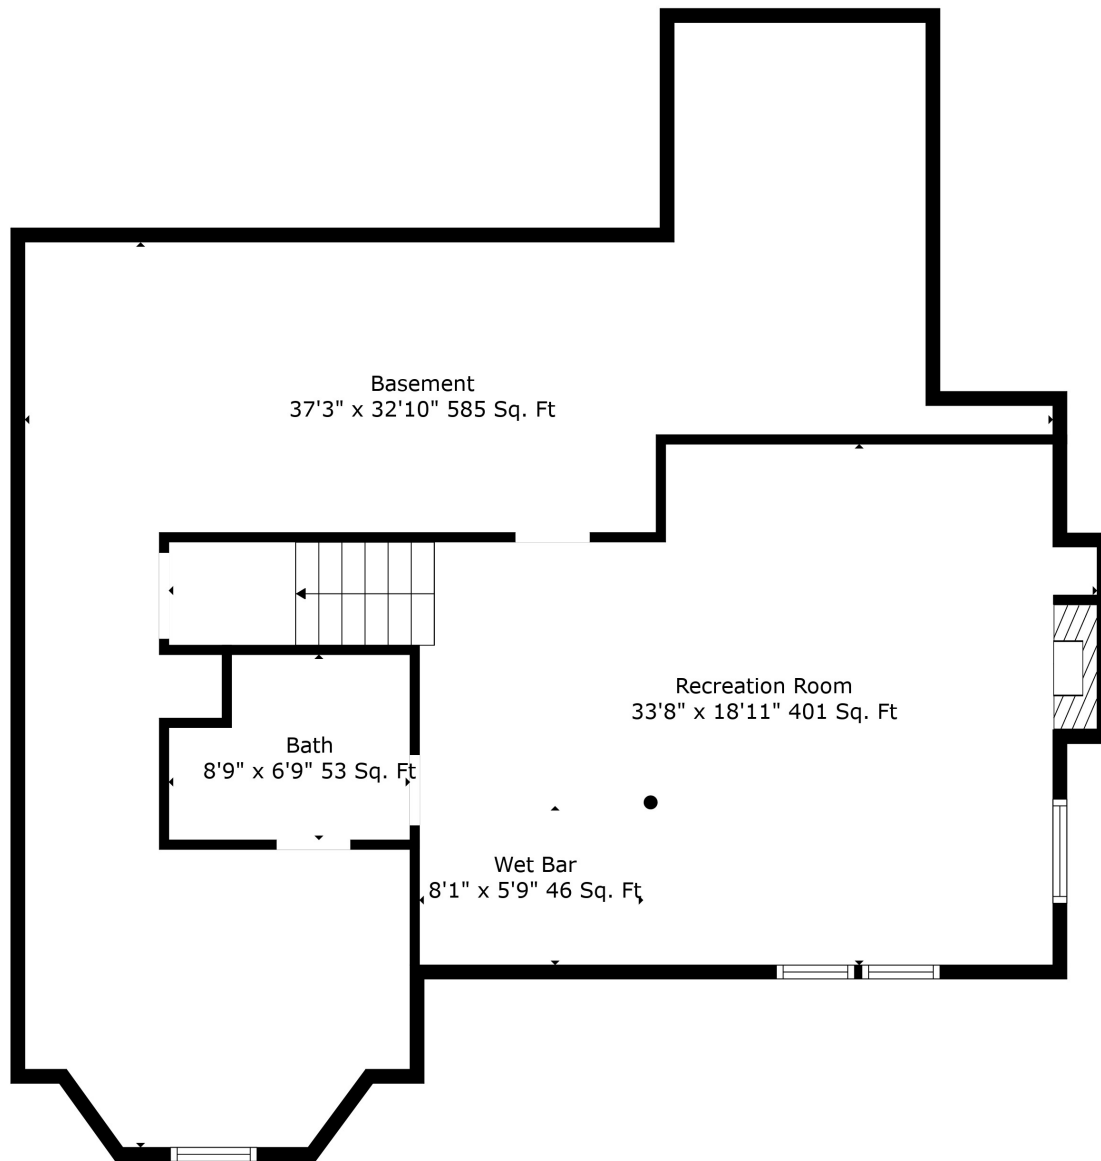

Total scanned area: 4894 sq. ft

Measurements Are Calculated By Cubicasa Technology. Deemed Highly Reliable But Not Guaranteed.

Total scanned area: 4894 sq. ft

Measurements Are Calculated By Cubicasa Technology. Deemed Highly Reliable But Not Guaranteed.

Total scanned area: 4894 sq. ft

Measurements Are Calculated By Cubicasa Technology. Deemed Highly Reliable But Not Guaranteed.

Total scanned area: 4894 sq. ft