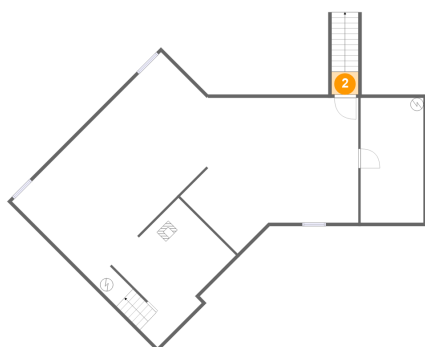

270 Parkside Lane, Rocky Mount, Franklin County, Virginia, United States, 24151

1 Floor 1 - Basement

Dimensions: 52'11" x 44'4"
Area: 1254 sq. ft
Counted as living area: No

Heated: Yes
Finished: No
Enclosed: Yes
Contiguous: Yes
Permitted: Yes
Wet space: No
Addition: No
Conversion: No

2 Floor 1 - Outdoor

Dimensions: 4'1" x 3'5"
Area: 14 sq. ft
Counted as living area: No

Heated: No
Finished: No
Enclosed: No
Contiguous: Yes
Permitted: No
Wet space: No
Addition: No
Conversion: No

270 Parkside Lane, Rocky Mount, Franklin County, Virginia, United States, 24151