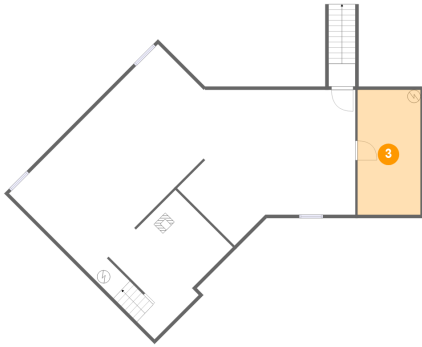

270 Parkside Lane, Rocky Mount, Franklin County, Virginia, United States, 24151

3 Floor 1 - Room

Dimensions: 9'7" x 19'1"
Area: 183 sq. ft
Counted as living area: No

Heated: No
Finished: No
Enclosed: Yes
Contiguous: Yes
Permitted: Yes
Wet space: No
Addition: No
Conversion: No