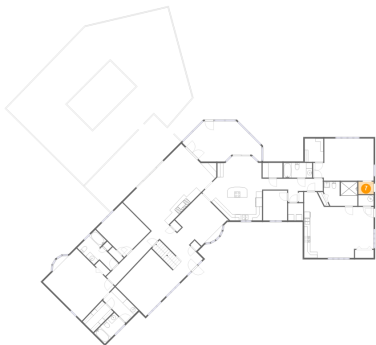

7 Floor 2 - Entry

Dimensions: 5'1" x 4'2"
Area: 21 sq. ft
Counted as living area: Yes

Heated: Yes
Finished: Yes
Enclosed: Yes
Contiguous: Yes
Permitted: Yes
Wet space: No
Addition: No
Conversion: No