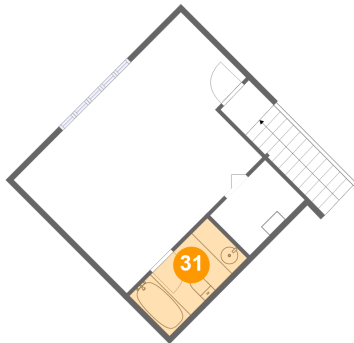

31 Floor 3 - Bath

Dimensions: 5'2" x 9'10"
Area: 50 sq. ft
Counted as living area: Yes

Heated: Yes
Finished: Yes
Enclosed: Yes
Contiguous: Yes
Permitted: Yes
Wet space: Yes
Addition: No
Conversion: No