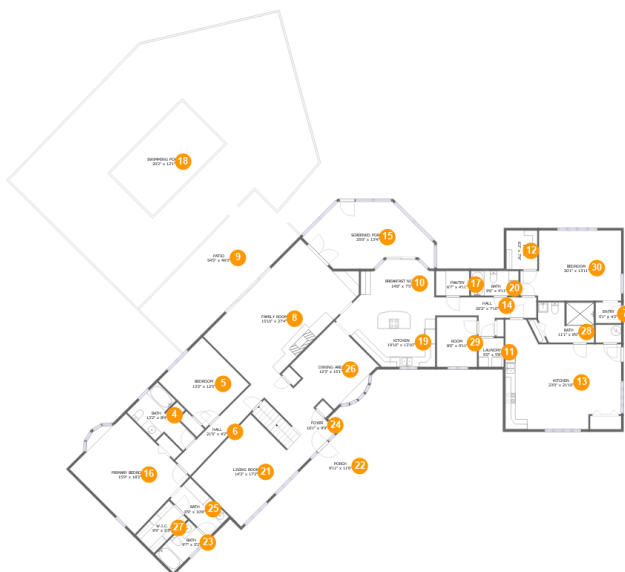

 **8,146** Total sqft

270 Parkside Lane, Rocky Mount, Franklin County, Virginia, United States, 24151

Room dimensions

Floor 1

Total sqft: 1542 Living area: 0

#		Dimensions	sqft	Counted as living area
1	Basement	52'11" x 44'4"	1254 sq. ft	No
2	Outdoor	4'1" x 3'5"	14 sq. ft	No
3	Room	9'7" x 19'1"	183 sq. ft	No

270 Parkside Lane, Rocky Mount, Franklin County, Virginia, United States, 24151

Room dimensions

Floor 2

Total sqft: 6140 Living area: 3573

#		Dimensions	sqft	Counted as living area
4	Bath	13'2" x 8'4"	79 sq. ft	Yes
5	Bedroom	13'2" x 12'5"	162 sq. ft	Yes
6	Hall	21'5" x 4'2"	84 sq. ft	Yes
7	Entry	5'1" x 4'2"	21 sq. ft	Yes
8	Living Room	15'10" x 27'4"	450 sq. ft	Yes
9	Outdoor	54'5" x 49'3"	2428 sq. ft	No
10	Nook	14'8" x 7'5"	96 sq. ft	Yes
11	Utility	5'0" x 5'8"	28 sq. ft	Yes
12	Cl	6'2" x 7'9"	48 sq. ft	Yes
13	Kitchen	23'0" x 21'10"	396 sq. ft	Yes
14	Hall	20'2" x 7'10"	90 sq. ft	Yes