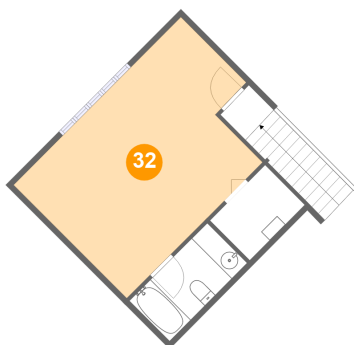

32 Floor 3 - Bedroom

Dimensions: 14'5" x 21'2"
Area: 280 sq. ft
Counted as living area: Yes

Heated: Yes
Finished: Yes
Enclosed: Yes
Contiguous: Yes
Permitted: Yes
Wet space: No
Addition: No
Conversion: No