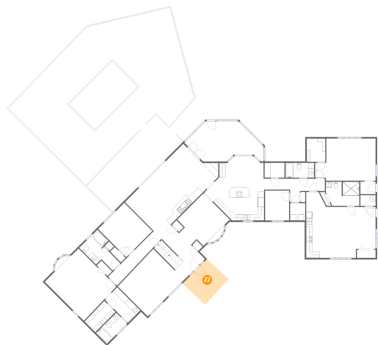

22 Floor 2 - Outdoor

Dimensions: 9'11" x 11'6"
Area: 116 sq. ft
Counted as living area: No

Heated: No
Finished: Yes
Enclosed: No
Contiguous: Yes
Permitted: Yes
Wet space: No
Addition: No
Conversion: No