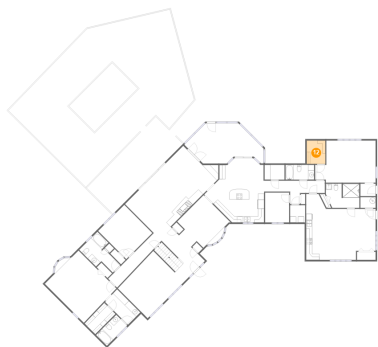

270 Parkside Lane, Rocky Mount, Franklin County, Virginia, United States, 24151

12 Floor 2 - Cl

Dimensions: 6'2" x 7'9"
Area: 48 sq. ft
Counted as living area: Yes

Heated: Yes
Finished: Yes
Enclosed: Yes
Contiguous: Yes
Permitted: Yes
Wet space: No
Addition: No
Conversion: No