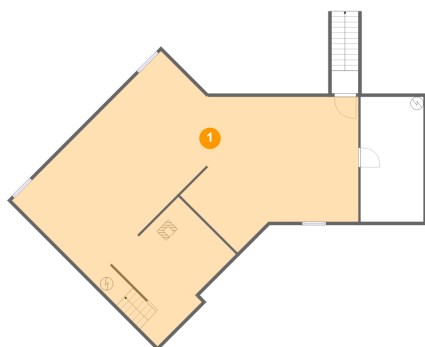

270 Parkside Lane, Rocky Mount, Franklin County,
Virginia, United States, 24151

Room dimensions

Floor 3

Total sqft: 464 Living area: 464

#		Dimensions	sqft	Counted as living area
31	Bath	5'2" x 9'10"	50 sq. ft	Yes
32	Bedroom	14'5" x 21'2"	280 sq. ft	Yes
33	Cl	5'0" x 6'11"	35 sq. ft	Yes

270 Parkside Lane, Rocky Mount, Franklin County, Virginia, United States, 24151

1 Floor 1 - Basement

Dimensions: 52'11" x 44'4"
Area: 1254 sq. ft
Counted as living area: No

Heated: Yes
Finished: No
Enclosed: Yes
Contiguous: Yes
Permitted: Yes
Wet space: No
Addition: No
Conversion: No