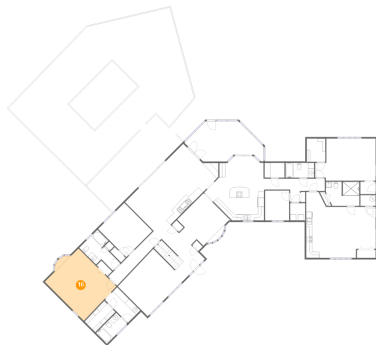

16 Floor 2 - Bedroom

Dimensions: 15'9" x 18'2"
Area: 294 sq. ft
Counted as living area: Yes

Heated: Yes
Finished: Yes
Enclosed: Yes
Contiguous: Yes
Permitted: Yes
Wet space: No
Addition: No
Conversion: No