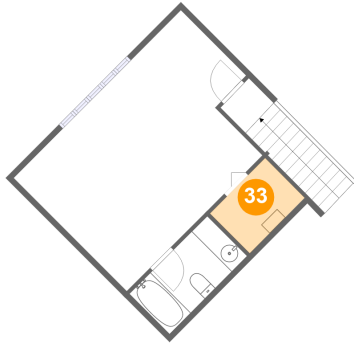

**270 Parkside Lane, Rocky Mount, Franklin County,
Virginia, United States, 24151**

33 Floor 3 - Cl

Dimensions: 5'0" x 6'11"
Area: 35 sq. ft
Counted as living area: Yes

Heated: Yes
Finished: Yes
Enclosed: Yes
Contiguous: Yes
Permitted: Yes
Wet space: No
Addition: No
Conversion: No