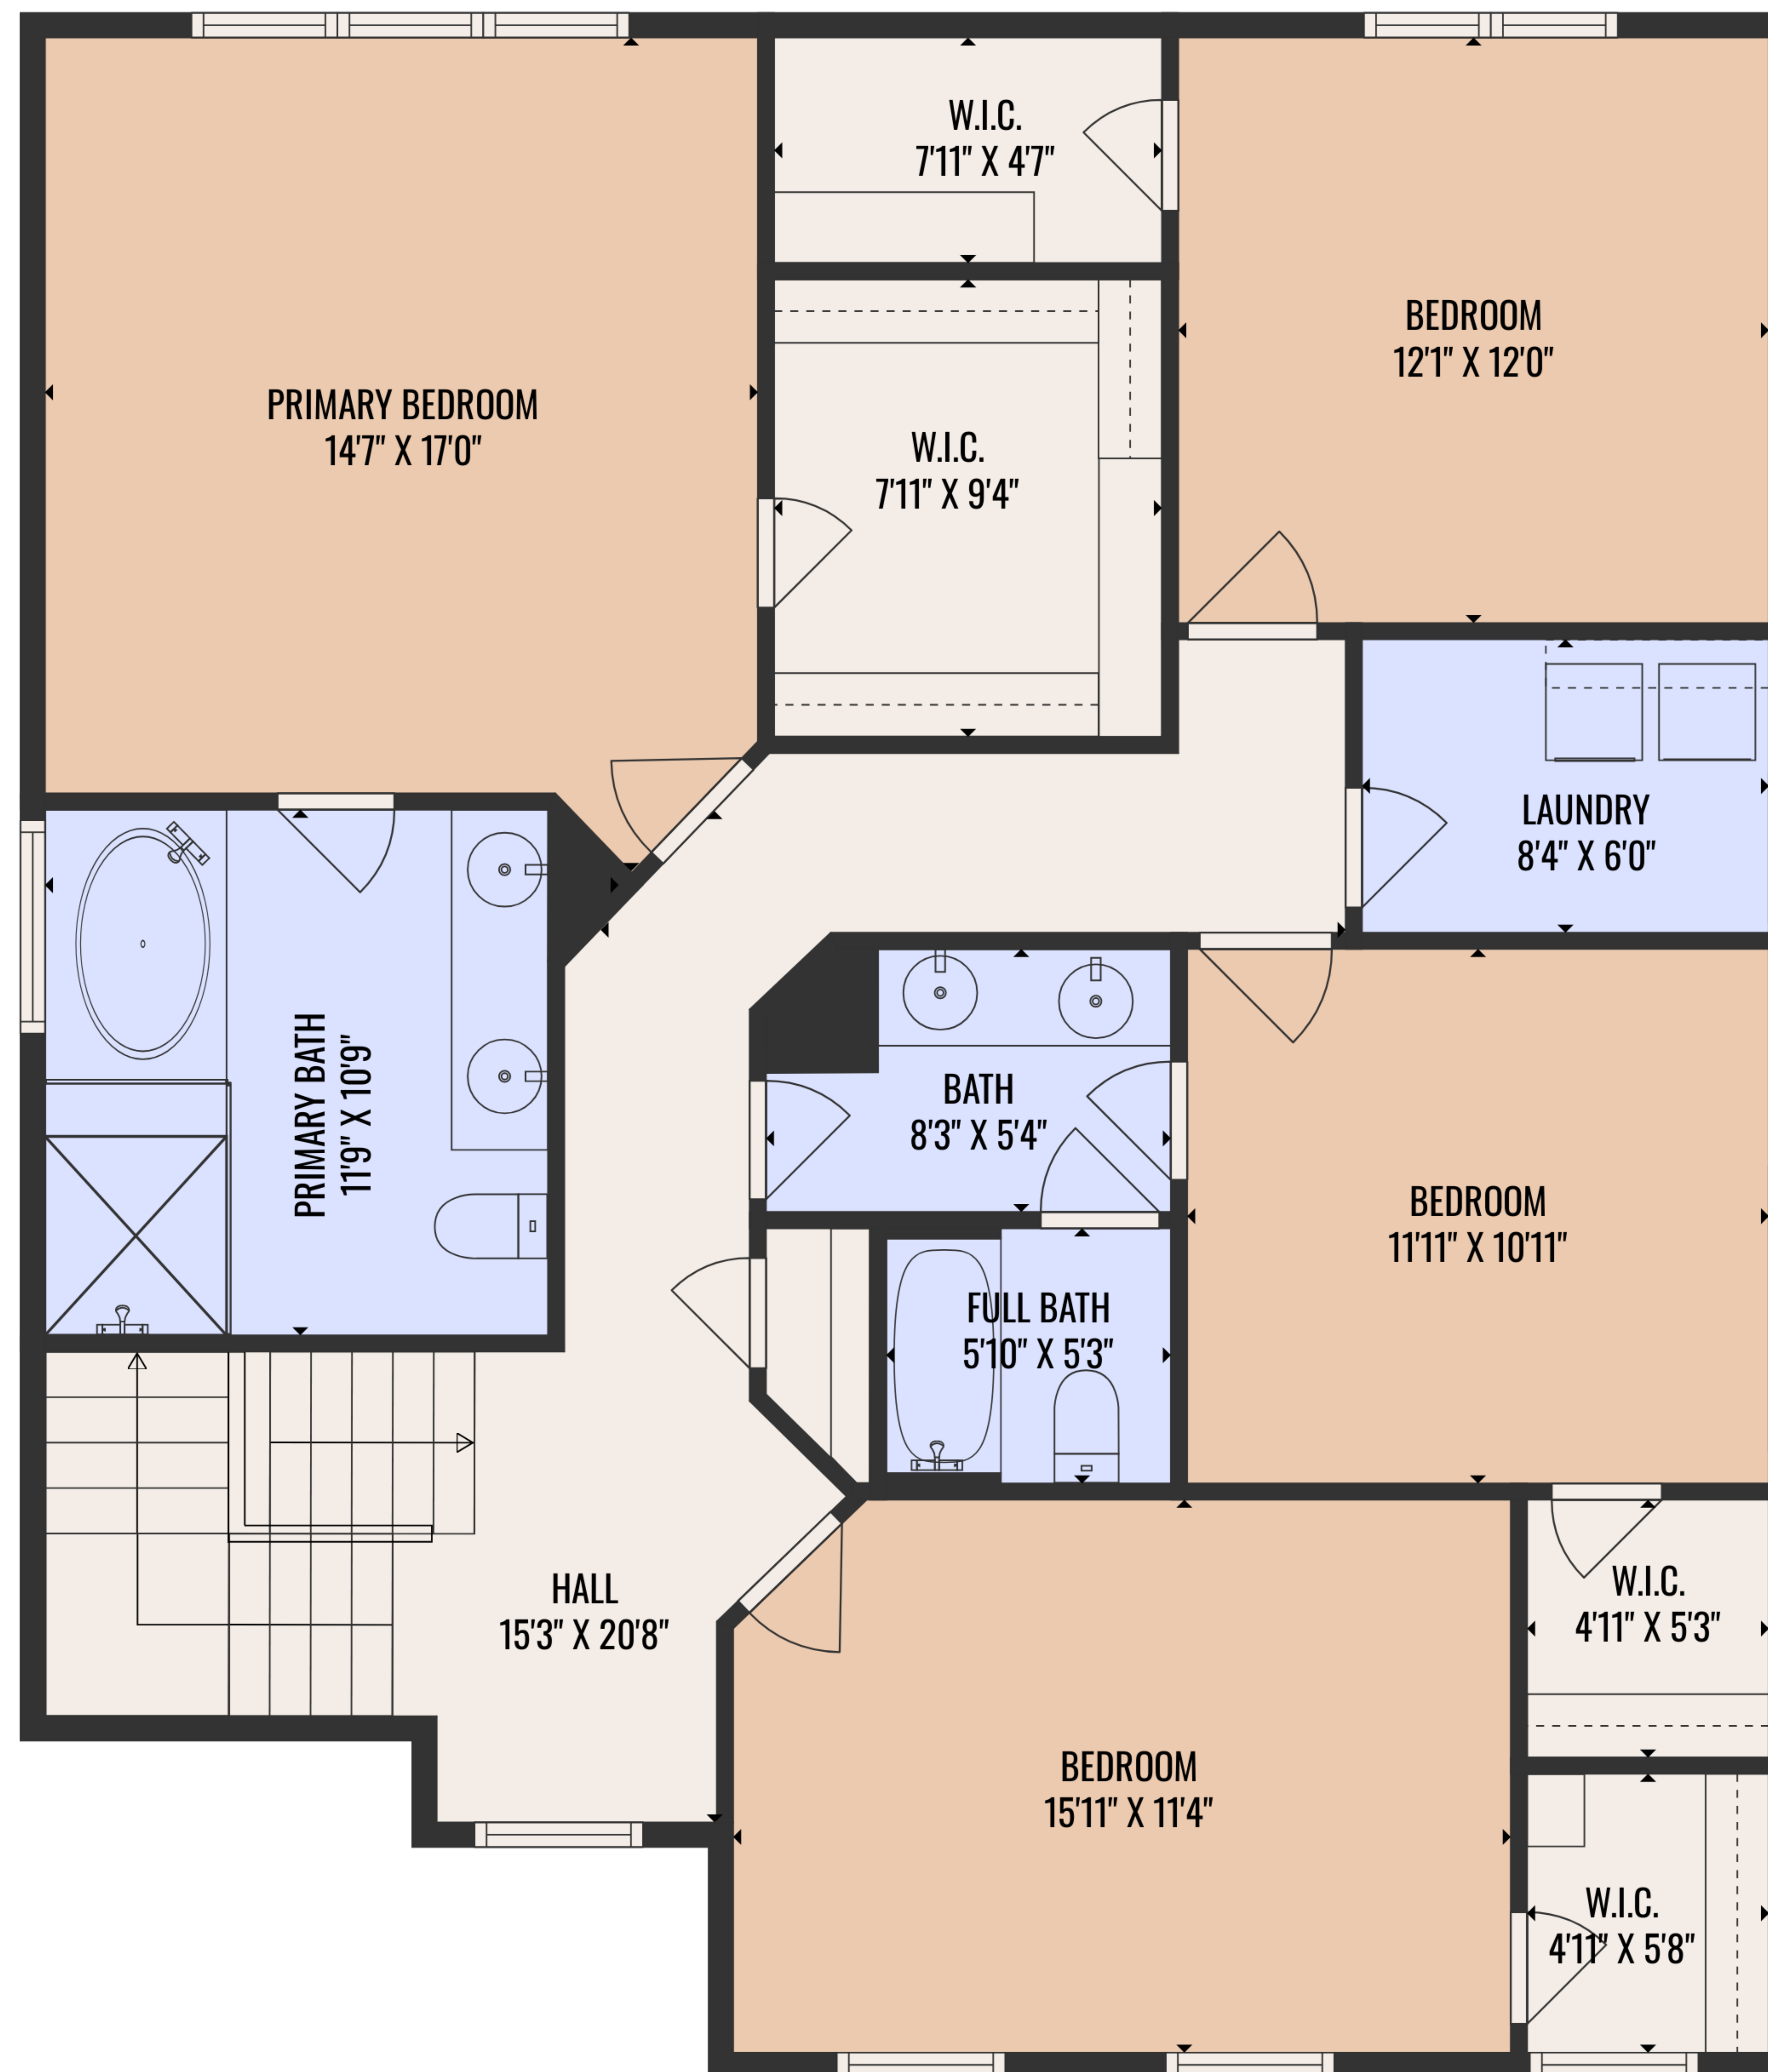

ESTIMATED AREAS

GLA FLOOR 1: 981 sq. ft EXCLUDED AREAS 944 sq. ft
 GLA FLOOR 2: 1444 sq. ft EXCLUDED AREAS 0 sq. ft
 GLA FLOOR 3: 754 sq. ft EXCLUDED AREAS 526 sq. ft
 Total GLA 3179 sq. ft, total area 4625 sq. ft

COMPLIES WITH ANSI STANDARDS. APPROXIMATE DIMENSIONS. DRAWING NOT TO SCALE.

ESTIMATED AREAS

GLA FLOOR 1: 981 sq. ft EXCLUDED AREAS 944 sq. ft
 GLA FLOOR 2: 1444 sq. ft EXCLUDED AREAS 0 sq. ft
 GLA FLOOR 3: 754 sq. ft EXCLUDED AREAS 526 sq. ft
 Total GLA 3179 sq. ft, total area 4625 sq. ft