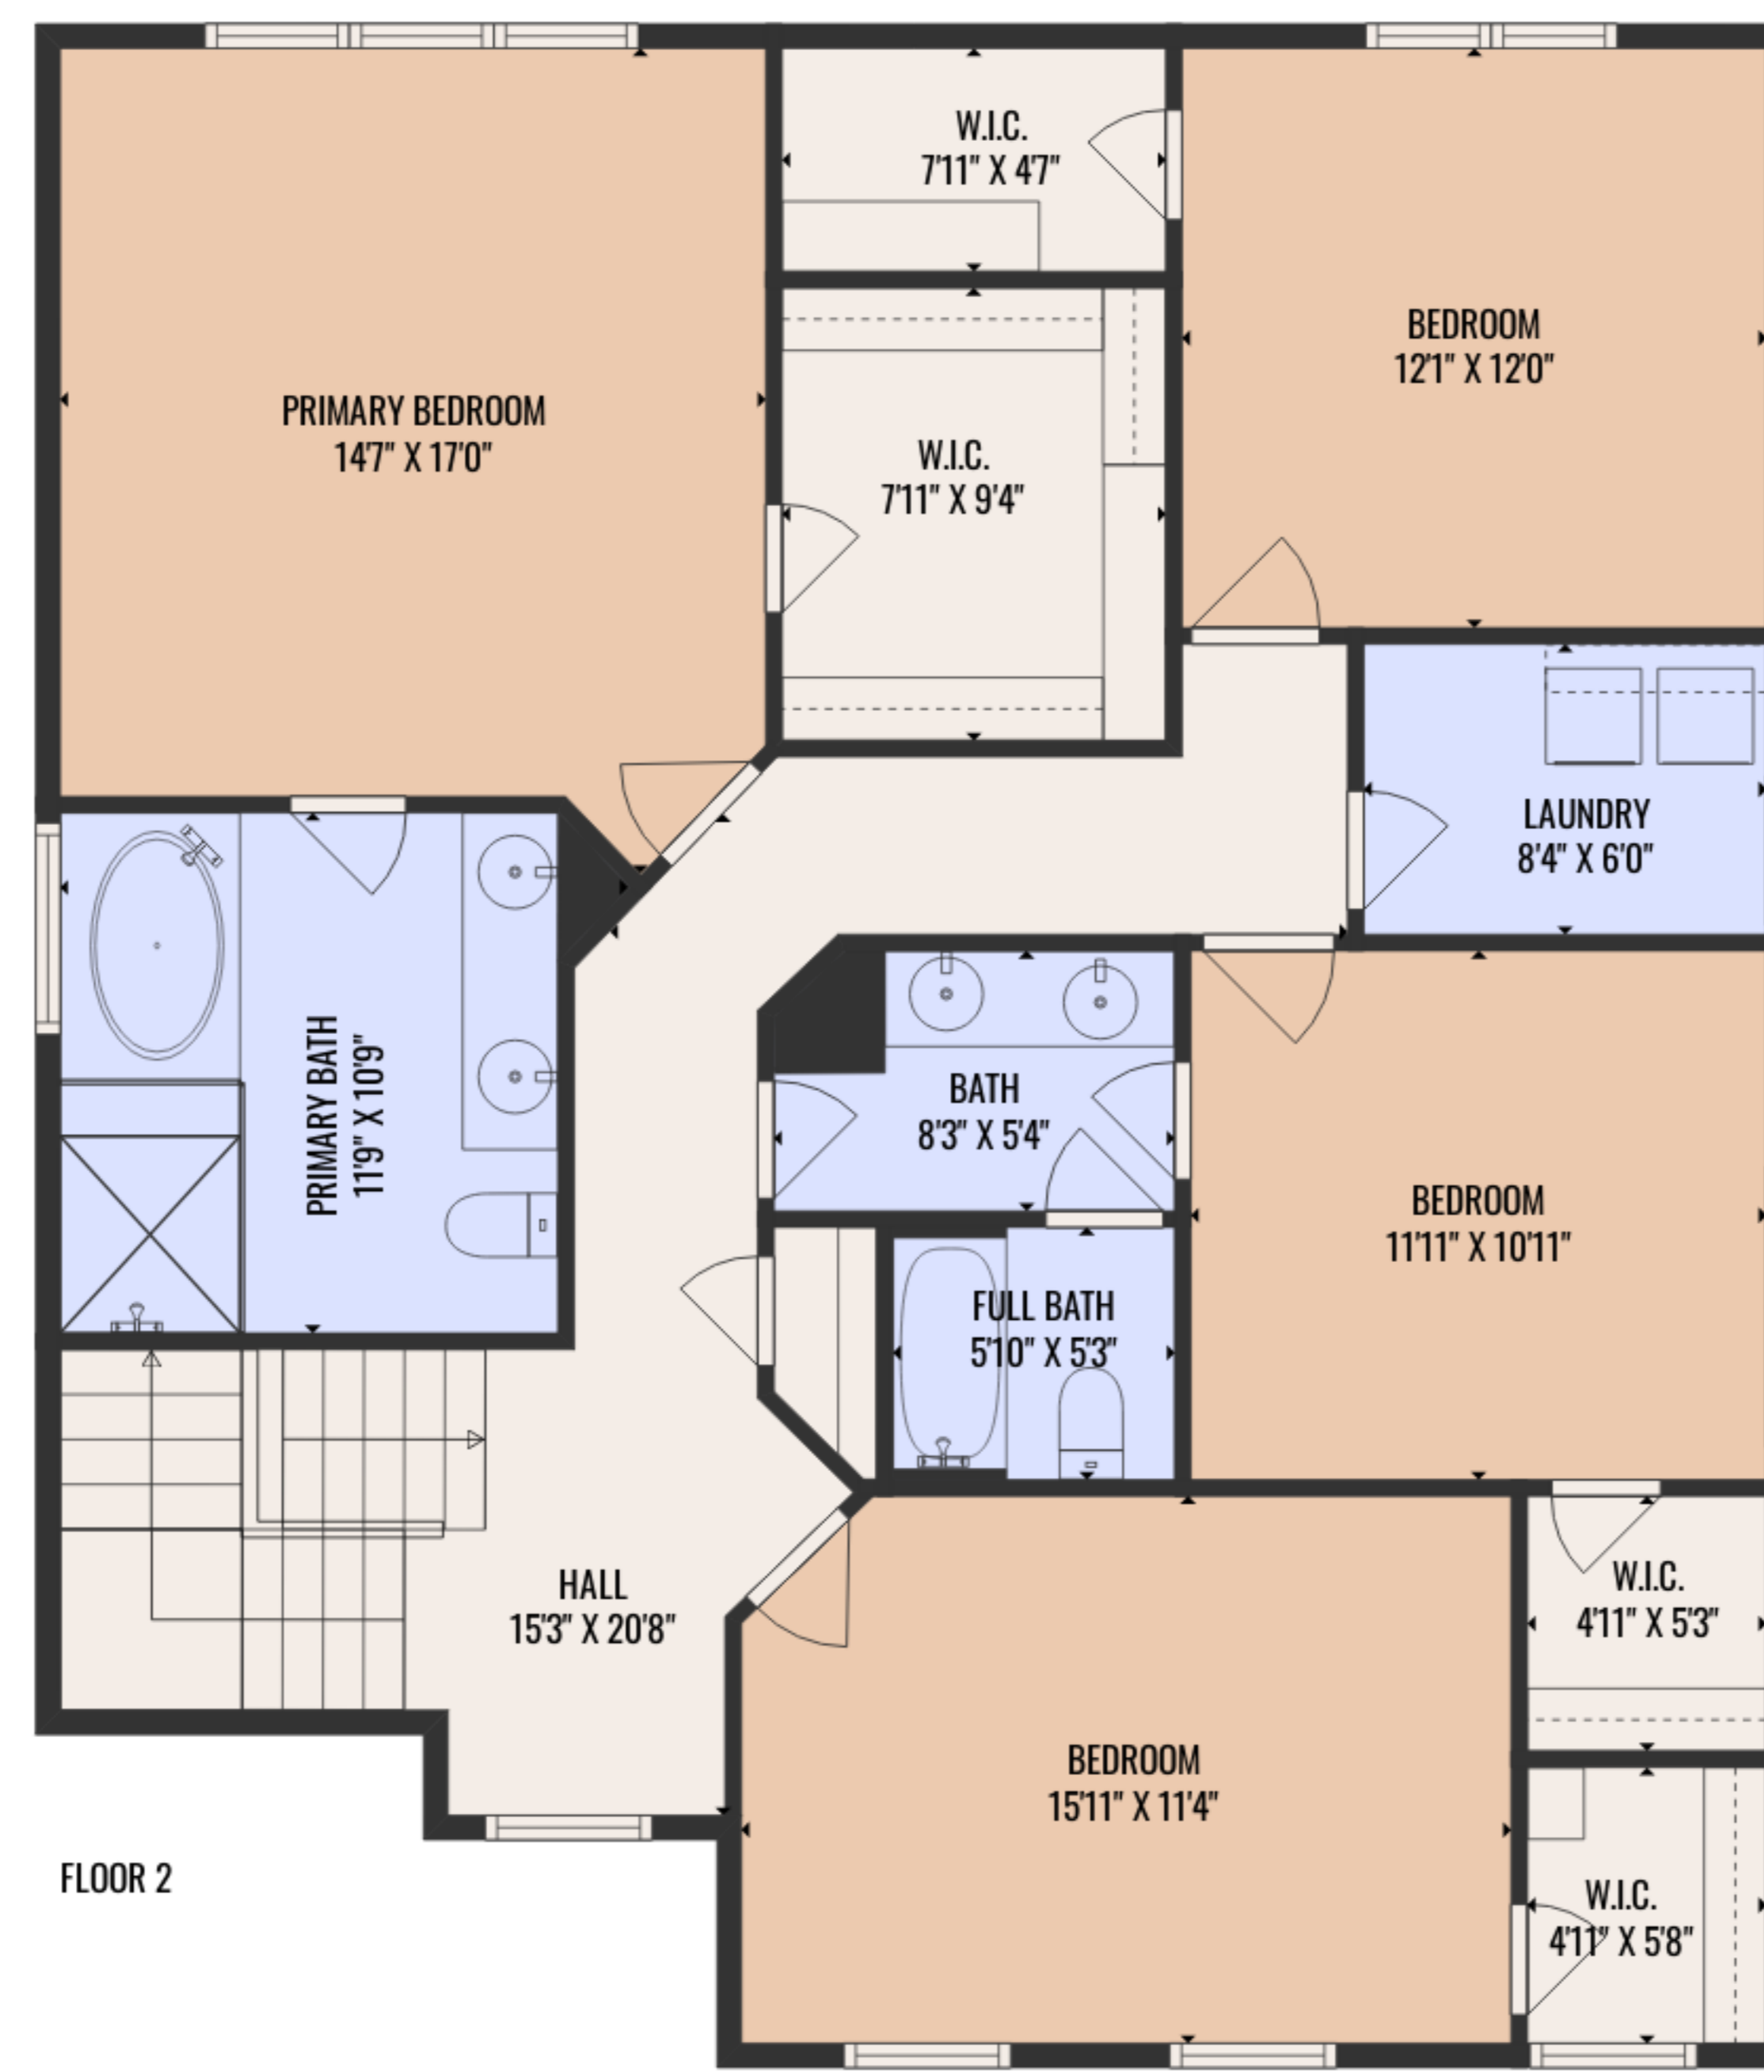

ESTIMATED AREAS

GLA FLOOR 1: 981 sq. ft EXCLUDED AREAS 944 sq. ft
 GLA FLOOR 2: 1444 sq. ft EXCLUDED AREAS 0 sq. ft
 GLA FLOOR 3: 754 sq. ft EXCLUDED AREAS 526 sq. ft
 Total GLA 3179 sq. ft, total area 4625 sq. ft

COMPLIES WITH ANSI STANDARDS. APPROXIMATE DIMENSIONS. DRAWING NOT TO SCALE.

ESTIMATED AREAS

GLA FLOOR 1: 981 sq. ft EXCLUDED AREAS 944 sq. ft
 GLA FLOOR 2: 1444 sq. ft EXCLUDED AREAS 0 sq. ft
 GLA FLOOR 3: 754 sq. ft EXCLUDED AREAS 526 sq. ft
 Total GLA 3179 sq. ft, total area 4625 sq. ft