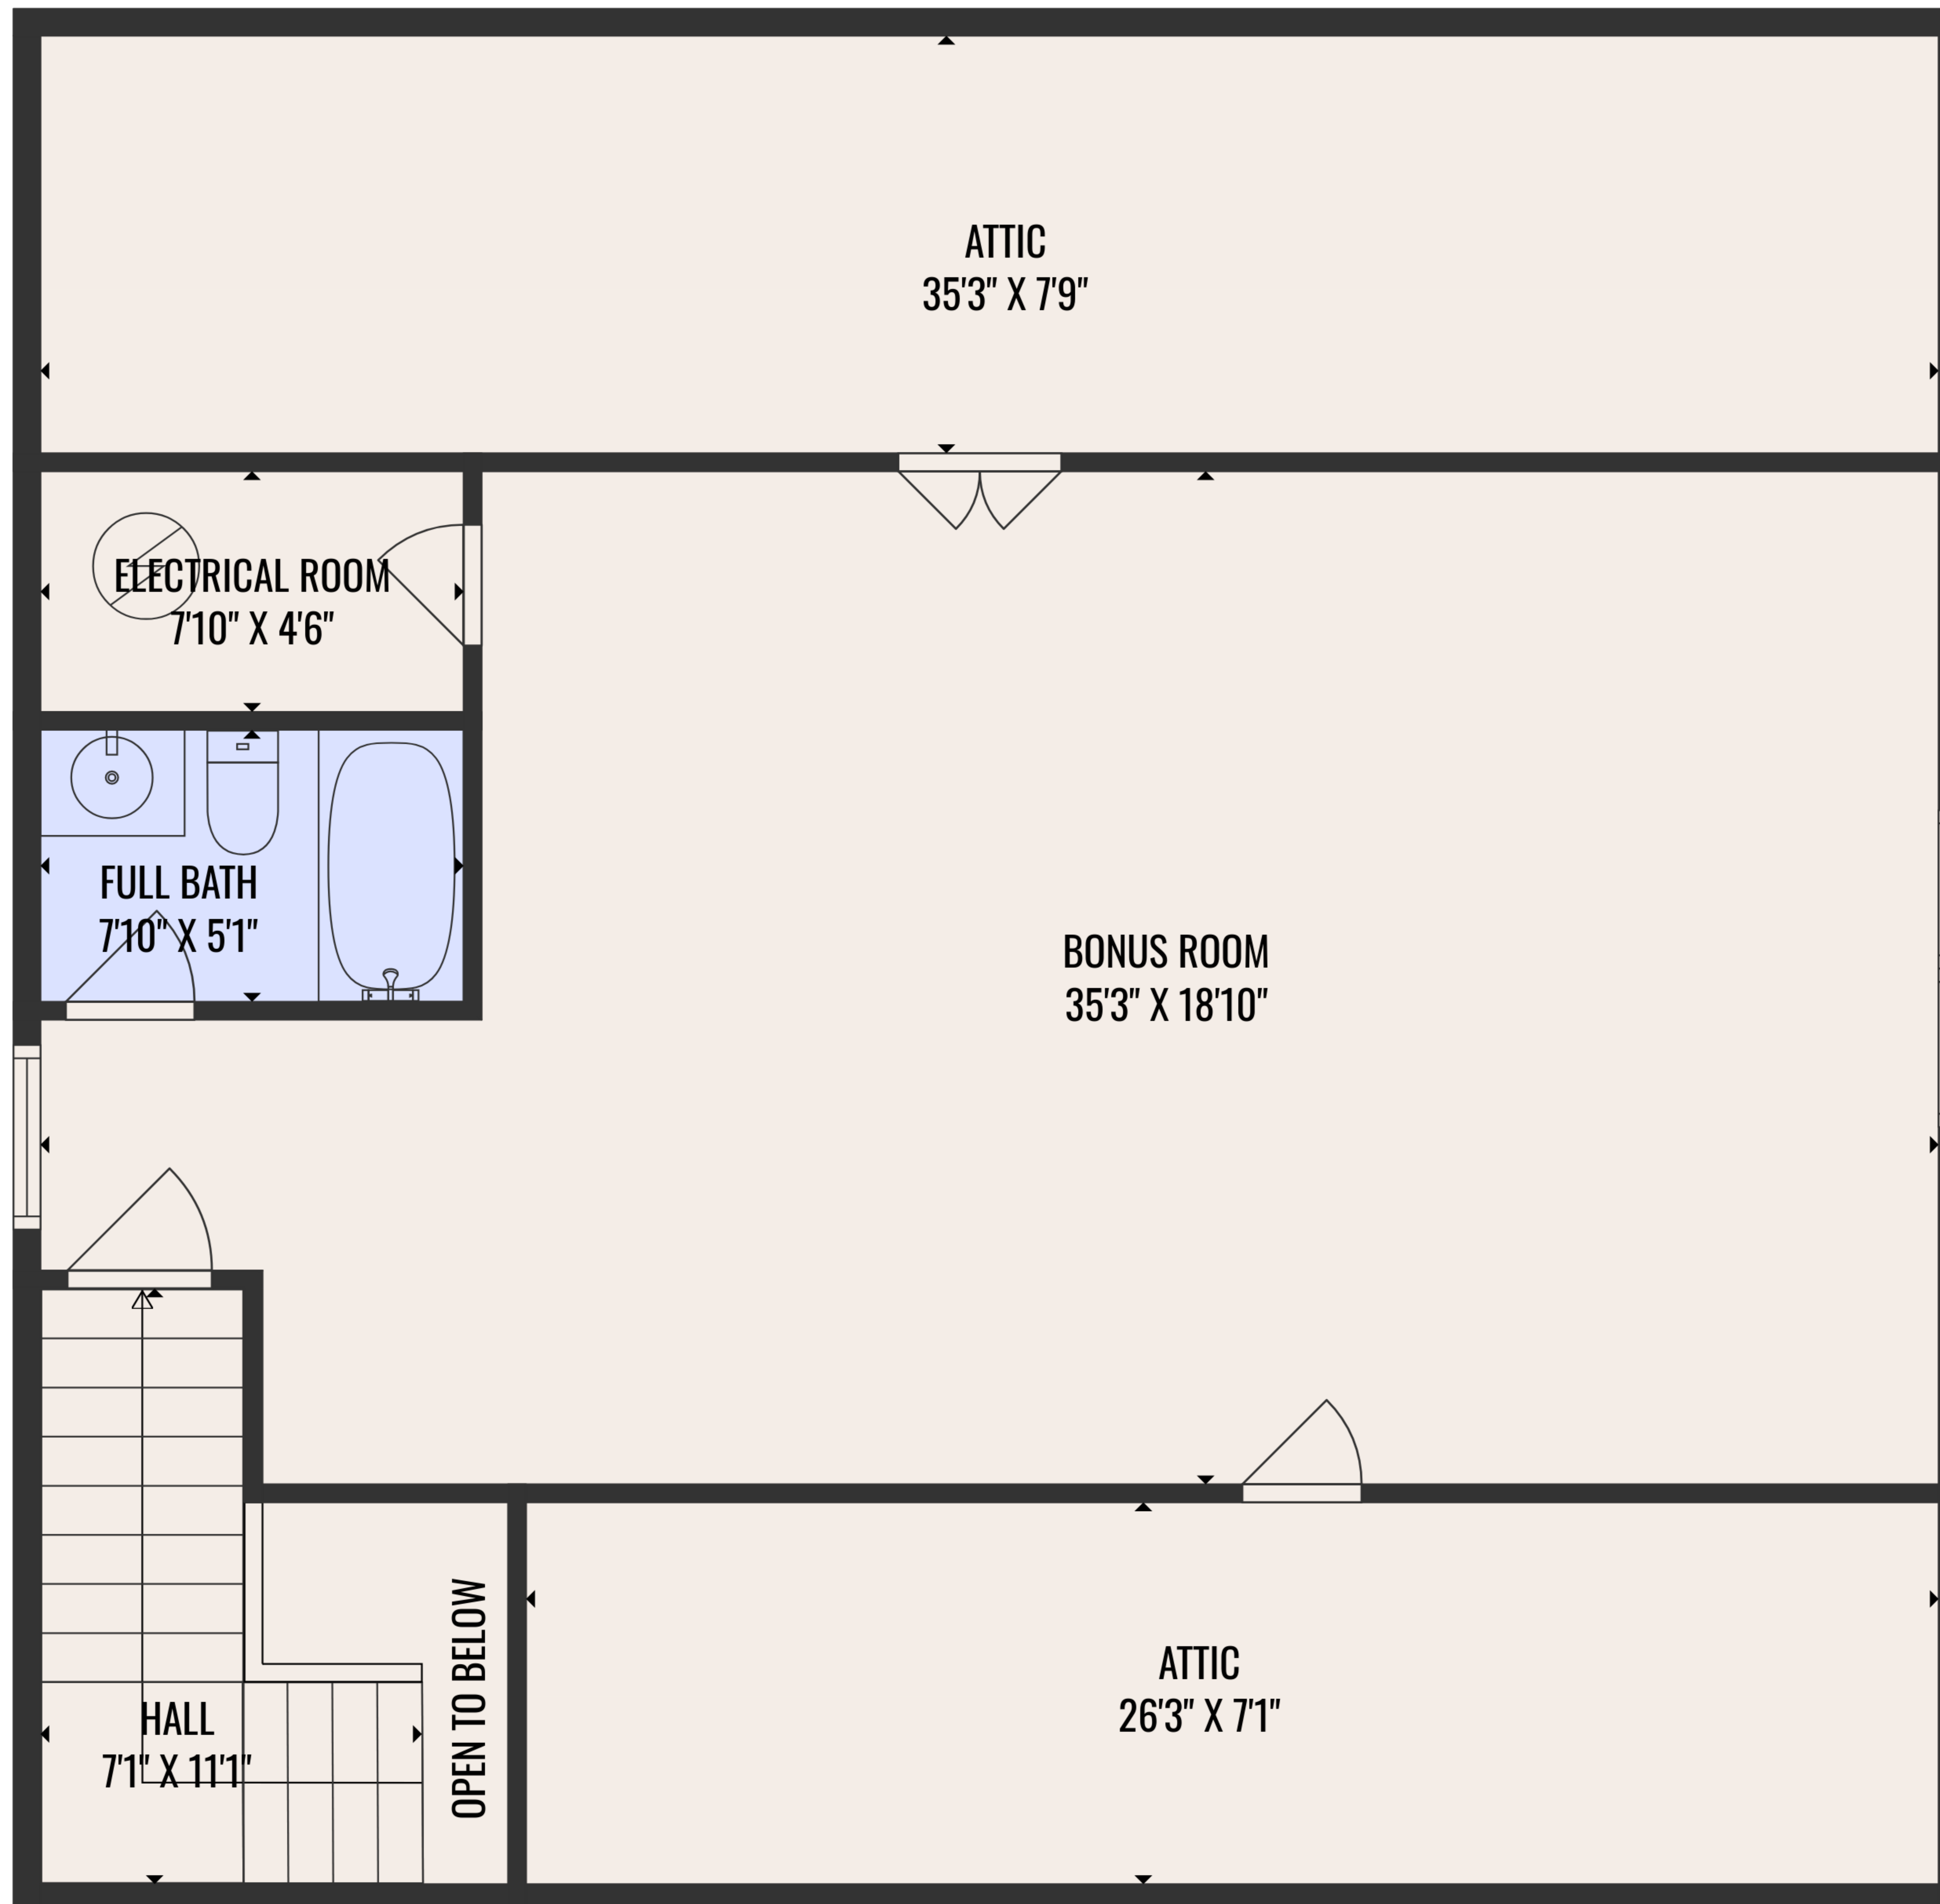

ESTIMATED AREAS

GLA FLOOR 1: 981 sq. ft EXCLUDED AREAS 944 sq. ft
 GLA FLOOR 2: 1444 sq. ft EXCLUDED AREAS 0 sq. ft
 GLA FLOOR 3: 754 sq. ft EXCLUDED AREAS 526 sq. ft
 Total GLA 3179 sq. ft, total area 4625 sq. ft

COMPLIES WITH ANSI STANDARDS. APPROXIMATE DIMENSIONS. DRAWING NOT TO SCALE.

ESTIMATED AREAS

GLA FLOOR 1: 981 sq. ft EXCLUDED AREAS 944 sq. ft
 GLA FLOOR 2: 1444 sq. ft EXCLUDED AREAS 0 sq. ft
 GLA FLOOR 3: 754 sq. ft EXCLUDED AREAS 526 sq. ft
 Total GLA 3179 sq. ft, total area 4625 sq. ft