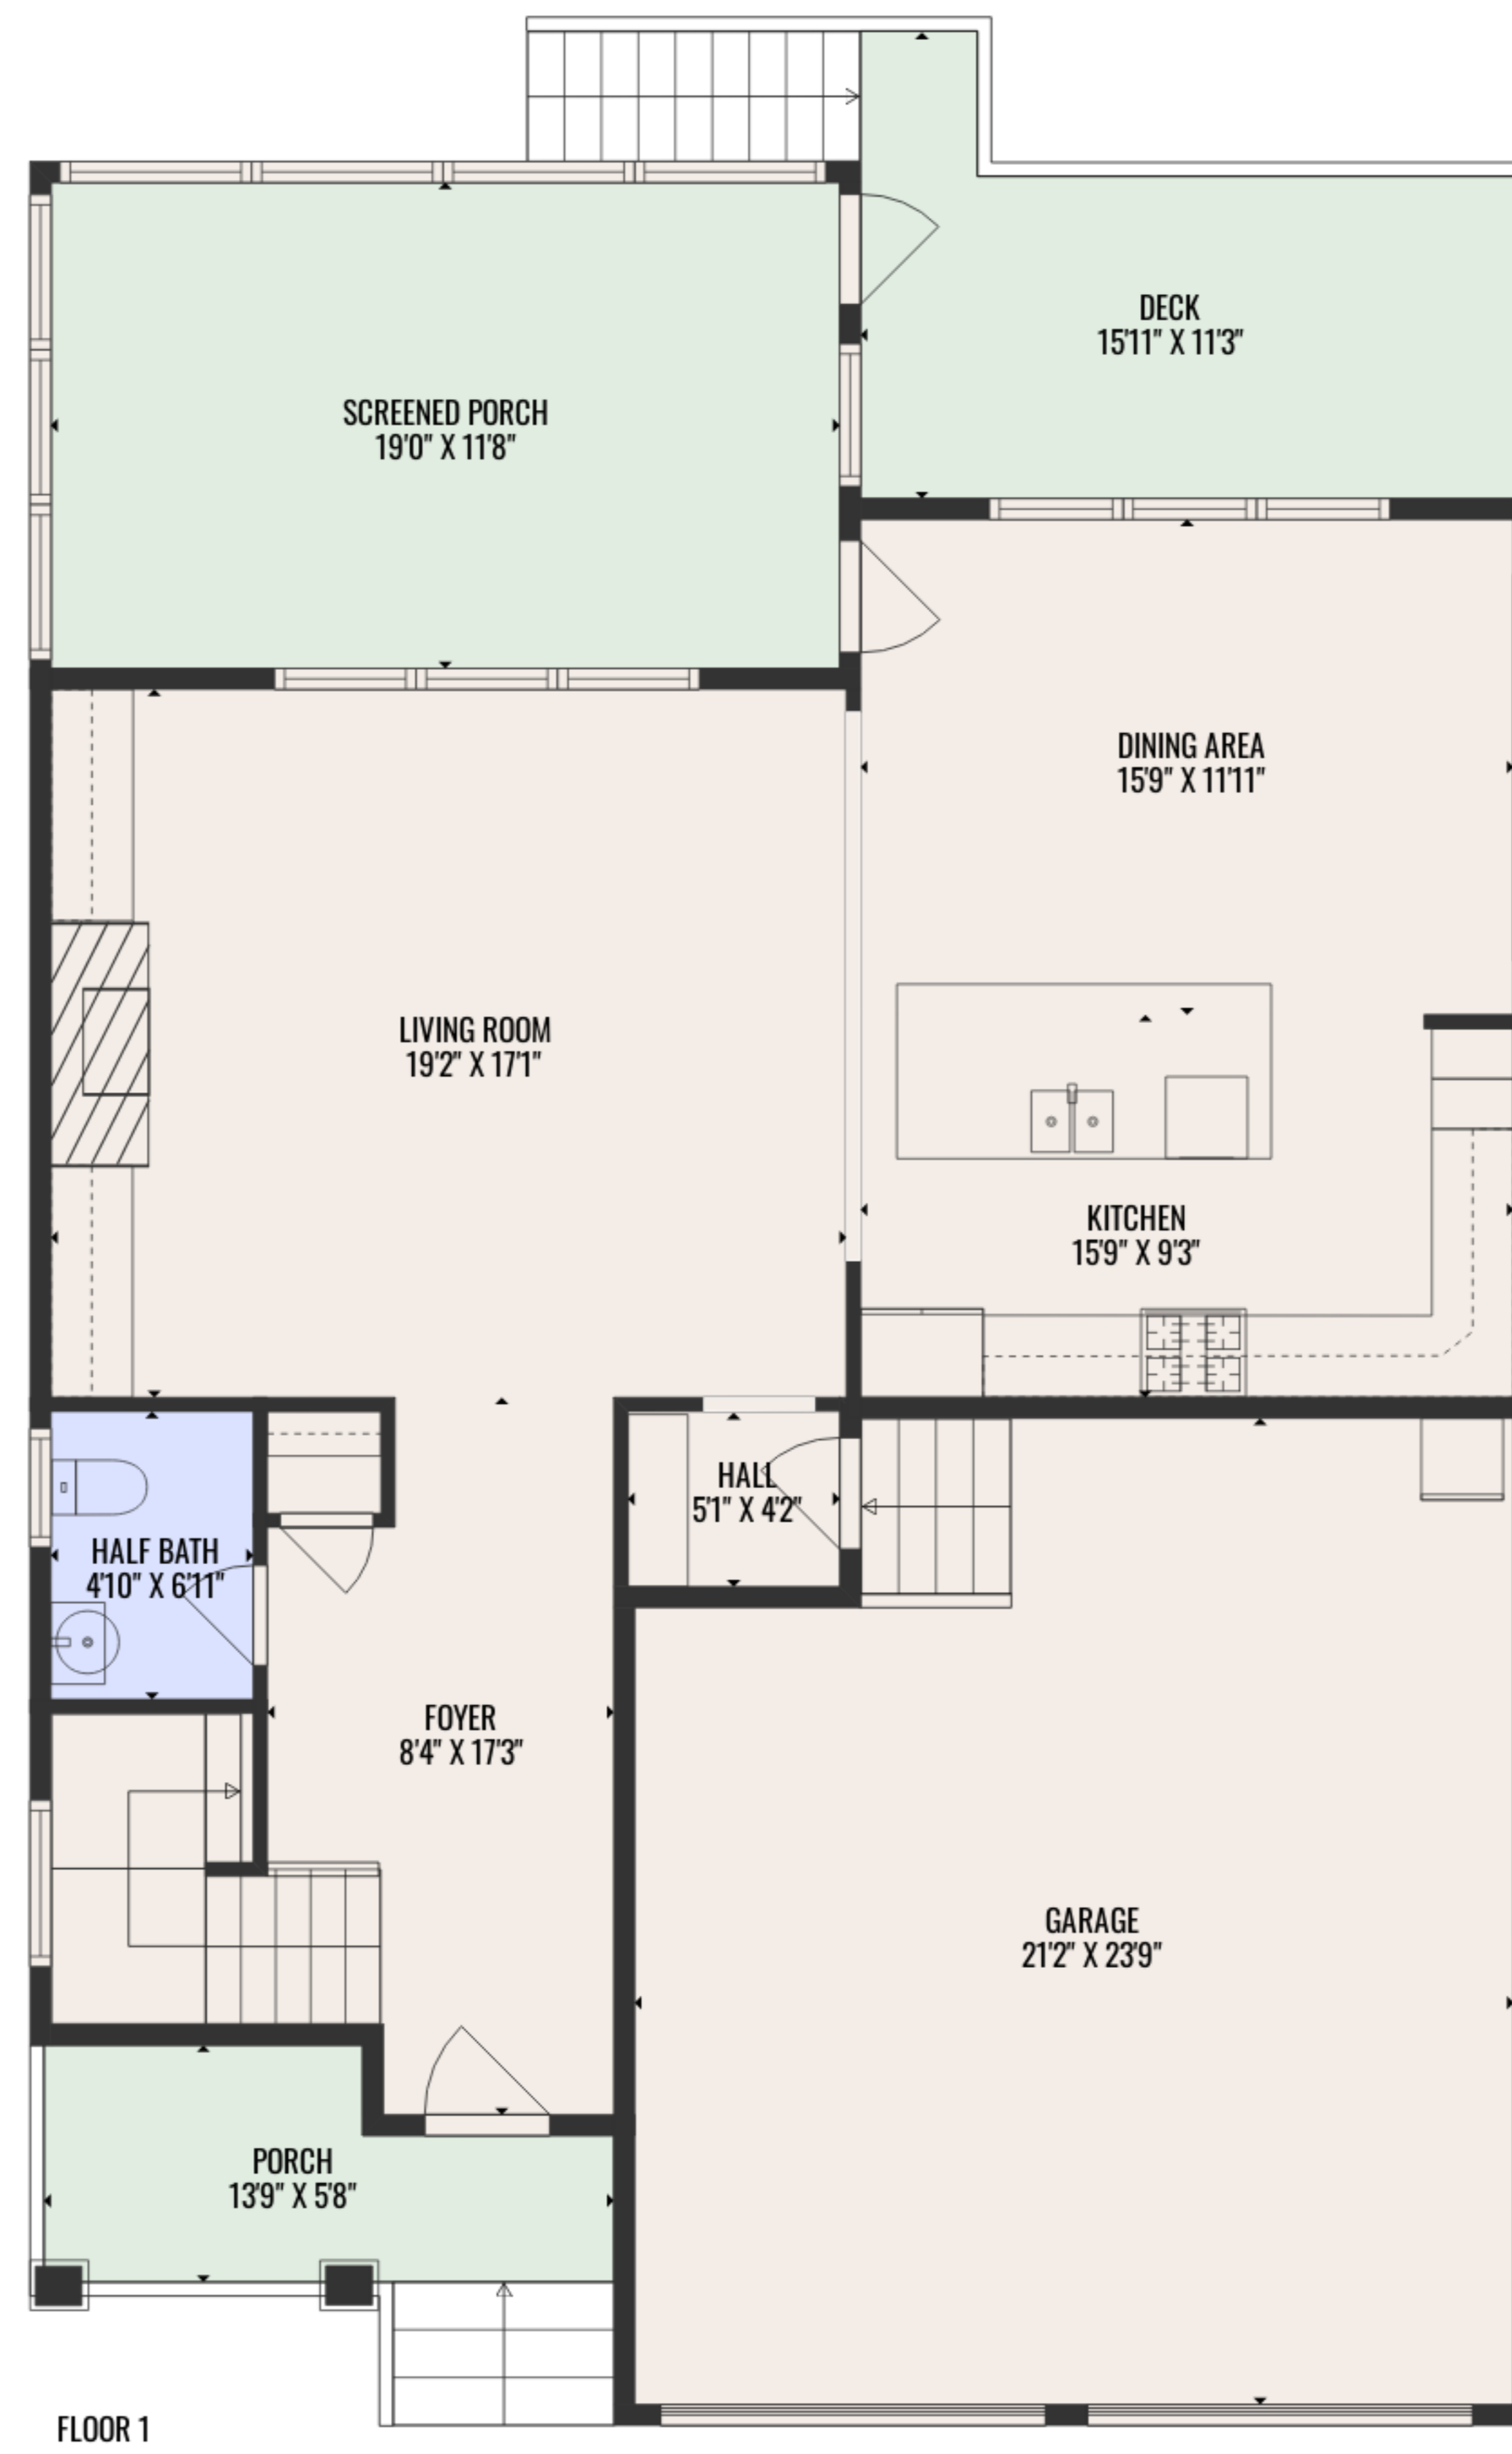

ESTIMATED AREAS

GLA FLOOR 1: 981 sq. ft EXCLUDED AREAS 944 sq. ft
 GLA FLOOR 2: 1444 sq. ft EXCLUDED AREAS 0 sq. ft
 GLA FLOOR 3: 754 sq. ft EXCLUDED AREAS 526 sq. ft
 Total GLA 3179 sq. ft, total area 4625 sq. ft

COMPLIES WITH ANSI STANDARDS. APPROXIMATE DIMENSIONS. DRAWING NOT TO SCALE.

ESTIMATED AREAS

GLA FLOOR 1: 981 sq. ft EXCLUDED AREAS 944 sq. ft
 GLA FLOOR 2: 1444 sq. ft EXCLUDED AREAS 0 sq. ft
 GLA FLOOR 3: 754 sq. ft EXCLUDED AREAS 526 sq. ft
 Total GLA 3179 sq. ft, total area 4625 sq. ft