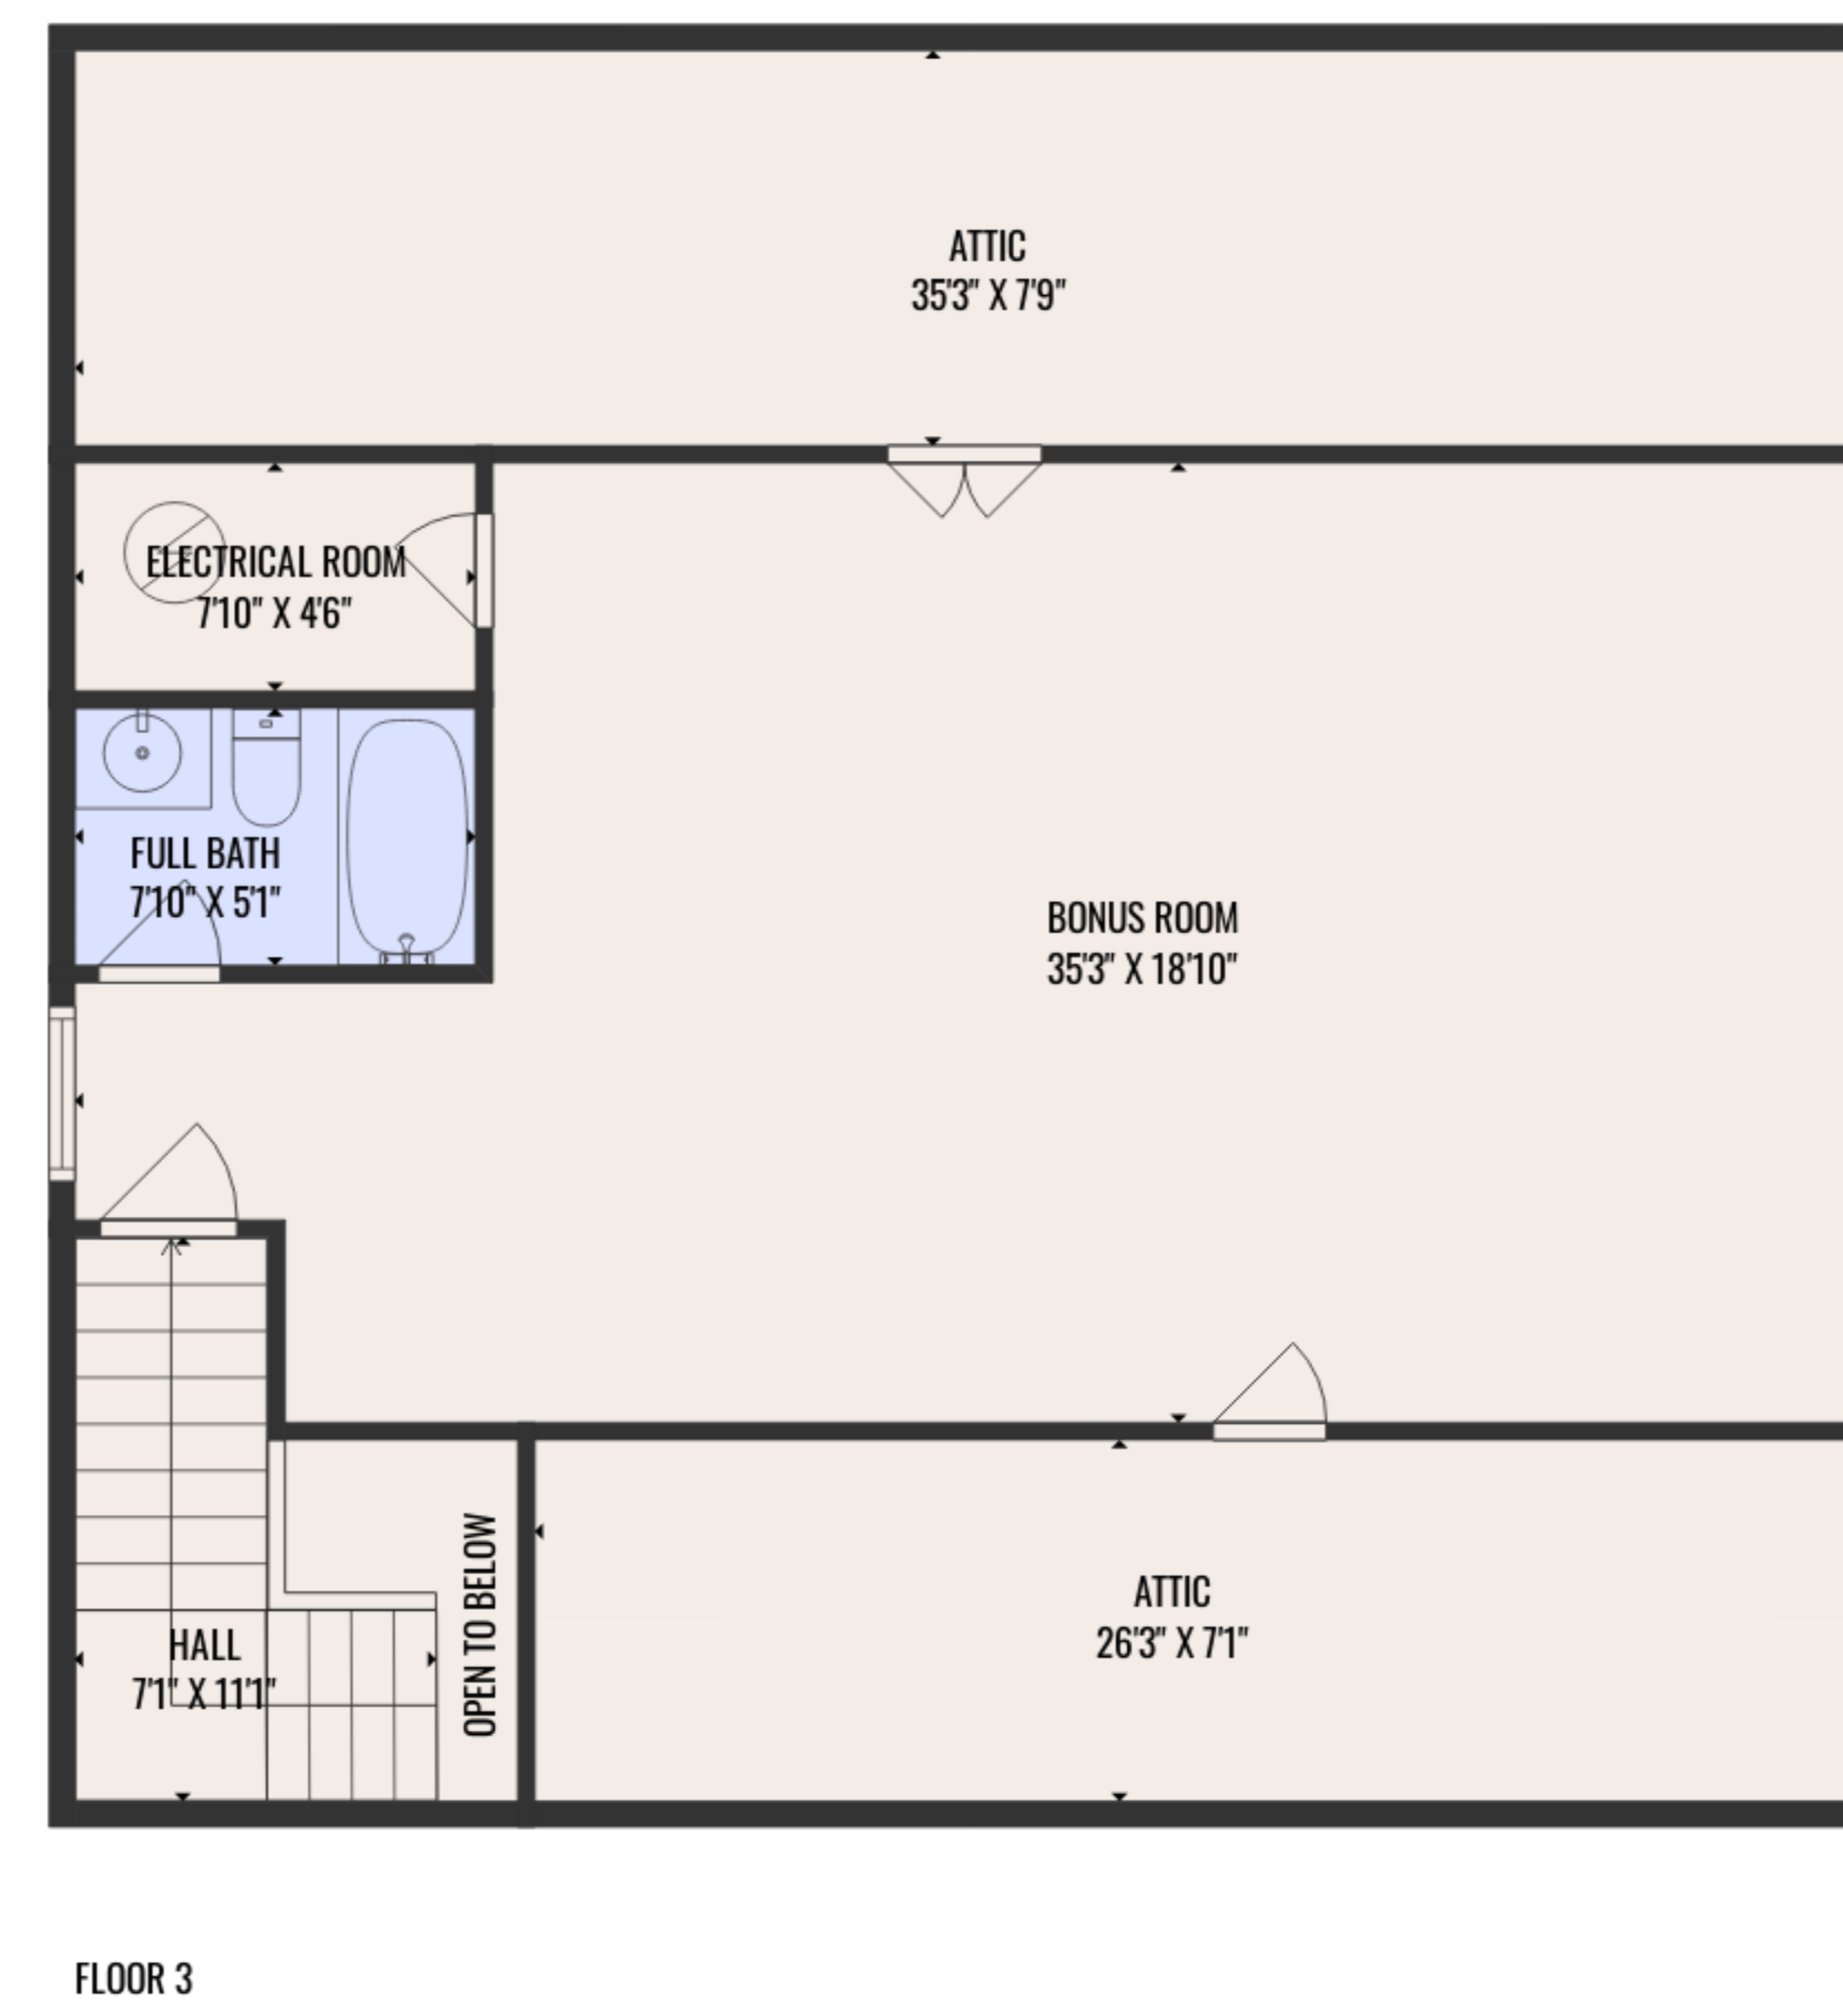

ESTIMATED AREAS

GLA FLOOR 1: 981 sq. ft EXCLUDED AREAS 944 sq. ft
 GLA FLOOR 2: 1444 sq. ft EXCLUDED AREAS 0 sq. ft
 GLA FLOOR 3: 754 sq. ft EXCLUDED AREAS 526 sq. ft
 Total GLA 3179 sq. ft, total area 4625 sq. ft

COMPLIES WITH ANSI STANDARDS. APPROXIMATE DIMENSIONS. DRAWING NOT TO SCALE.

ESTIMATED AREAS

GLA FLOOR 1: 981 sq. ft EXCLUDED AREAS 944 sq. ft
 GLA FLOOR 2: 1444 sq. ft EXCLUDED AREAS 0 sq. ft
 GLA FLOOR 3: 754 sq. ft EXCLUDED AREAS 526 sq. ft
 Total GLA 3179 sq. ft, total area 4625 sq. ft