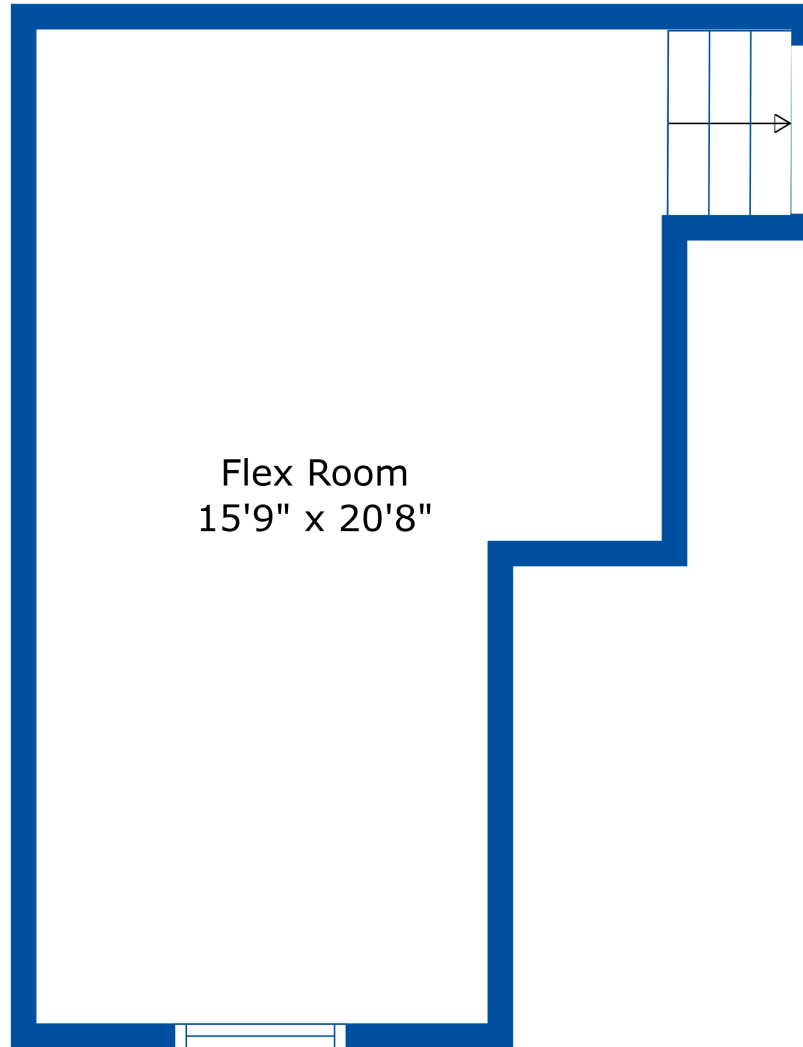

10333 McGrath Rd

Brook Potter
604-703-8089
brookpotter@remax.net

Floor 1

Floor 2

Floor 3

Estimated Areas:

Main Floor: 1141 sq. ft
Above Main: 1392 sq. ft
Total: 2533 Sq. Ft

10333 McGrath Rd

Brook Potter
604-703-8089

brookpotter@remax.net

Estimated Areas:

Main Floor: 1141 sq. ft
Above Main: 1392 sq. ft
Total: 2533 Sq. Ft

10333 McGrath Rd

Brook Potter
604-703-8089
brookpotter@remax.net

Estimated Areas:

Main Floor: 1141 sq. ft
Above Main: 1392 sq. ft
Total: 2533 Sq. Ft

10333 McGrath Rd

Brook Potter
604-703-8089
brookpotter@remax.net

Flex Room
15'9" x 20'8"

Estimated Areas:

Main Floor: 1141 sq. ft
Above Main: 1392 sq. ft
Total: 2533 Sq. Ft