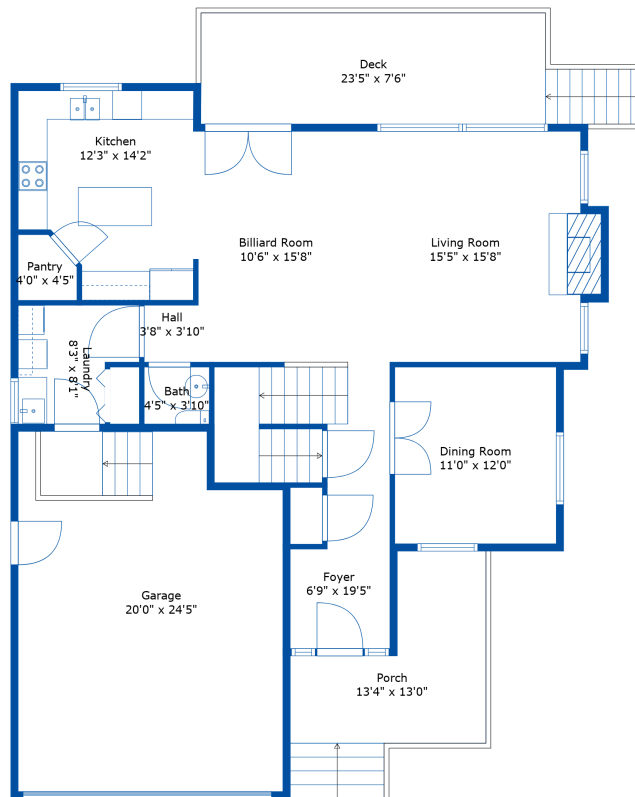

10333 McGrath Rd

Brook Potter
604-703-8089
brookpotter@remax.net

Floor 1

Floor 2

Floor 3

Estimated Areas:

Main Floor: 1141 sq. ft
Above Main: 1392 sq. ft
Total: 2533 Sq. Ft

10333 McGrath Rd

Brook Potter
604-703-8089

brookpotter@remax.net

Estimated Areas:

Main Floor: 1141 sq. ft
Above Main: 1392 sq. ft
Total: 2533 Sq. Ft

10333 McGrath Rd

Brook Potter
604-703-8089
brookpotter@remax.net

Estimated Areas:

Main Floor: 1141 sq. ft
Above Main: 1392 sq. ft
Total: 2533 Sq. Ft

10333 McGrath Rd

Brook Potter
604-703-8089
brookpotter@remax.net

Flex Room
15'9" x 20'8"

Estimated Areas:

Main Floor: 1141 sq. ft
Above Main: 1392 sq. ft
Total: 2533 Sq. Ft