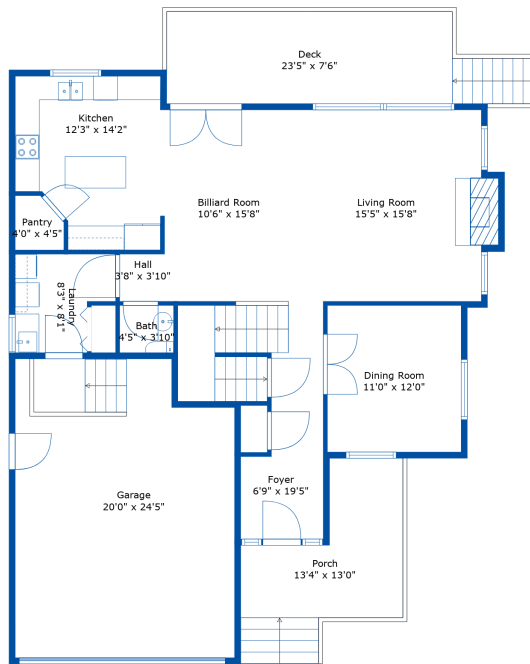

10333 McGrath Rd

Brook Potter
604-703-8089
brookpotter@remax.net

Floor 1

Floor 2

Floor 3

Estimated Areas:

Main Floor: 1141 sq. ft
Above Main: 1392 sq. ft
Total: 2533 Sq. Ft

10333 McGrath Rd

Brook Potter
604-703-8089

brookpotter@remax.net

Estimated Areas:

Main Floor: 1141 sq. ft
Above Main: 1392 sq. ft
Total: 2533 Sq. Ft

10333 McGrath Rd

Brook Potter
604-703-8089
brookpotter@remax.net

Estimated Areas:

Main Floor: 1141 sq. ft
Above Main: 1392 sq. ft
Total: 2533 Sq. Ft

10333 McGrath Rd

Brook Potter
604-703-8089
brookpotter@remax.net

Flex Room
15'9" x 20'8"

Estimated Areas:

Main Floor: 1141 sq. ft
Above Main: 1392 sq. ft
Total: 2533 Sq. Ft