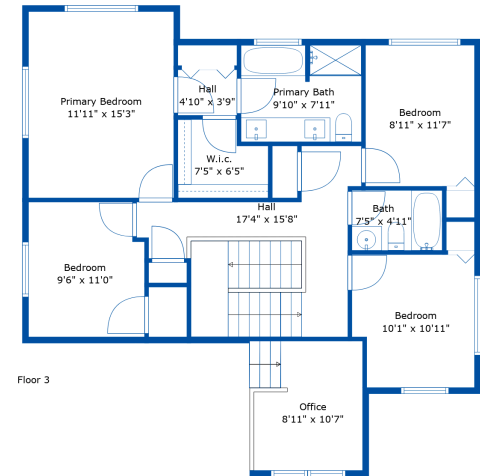

10333 McGrath Rd

Brook Potter
604-703-8089
brookpotter@remax.net

Floor 1

Floor 2

Floor 3

Estimated Areas:

Main Floor: 1141 sq. ft
Above Main: 1392 sq. ft
Total: 2533 Sq. Ft

10333 McGrath Rd

Brook Potter
604-703-8089

brookpotter@remax.net

Estimated Areas:

Main Floor: 1141 sq. ft
Above Main: 1392 sq. ft
Total: 2533 Sq. Ft

10333 McGrath Rd

Brook Potter
604-703-8089
brookpotter@remax.net

Estimated Areas:

Main Floor: 1141 sq. ft
Above Main: 1392 sq. ft
Total: 2533 Sq. Ft

10333 McGrath Rd

Brook Potter
604-703-8089
brookpotter@remax.net

Flex Room
15'9" x 20'8"

Estimated Areas:

Main Floor: 1141 sq. ft
Above Main: 1392 sq. ft
Total: 2533 Sq. Ft