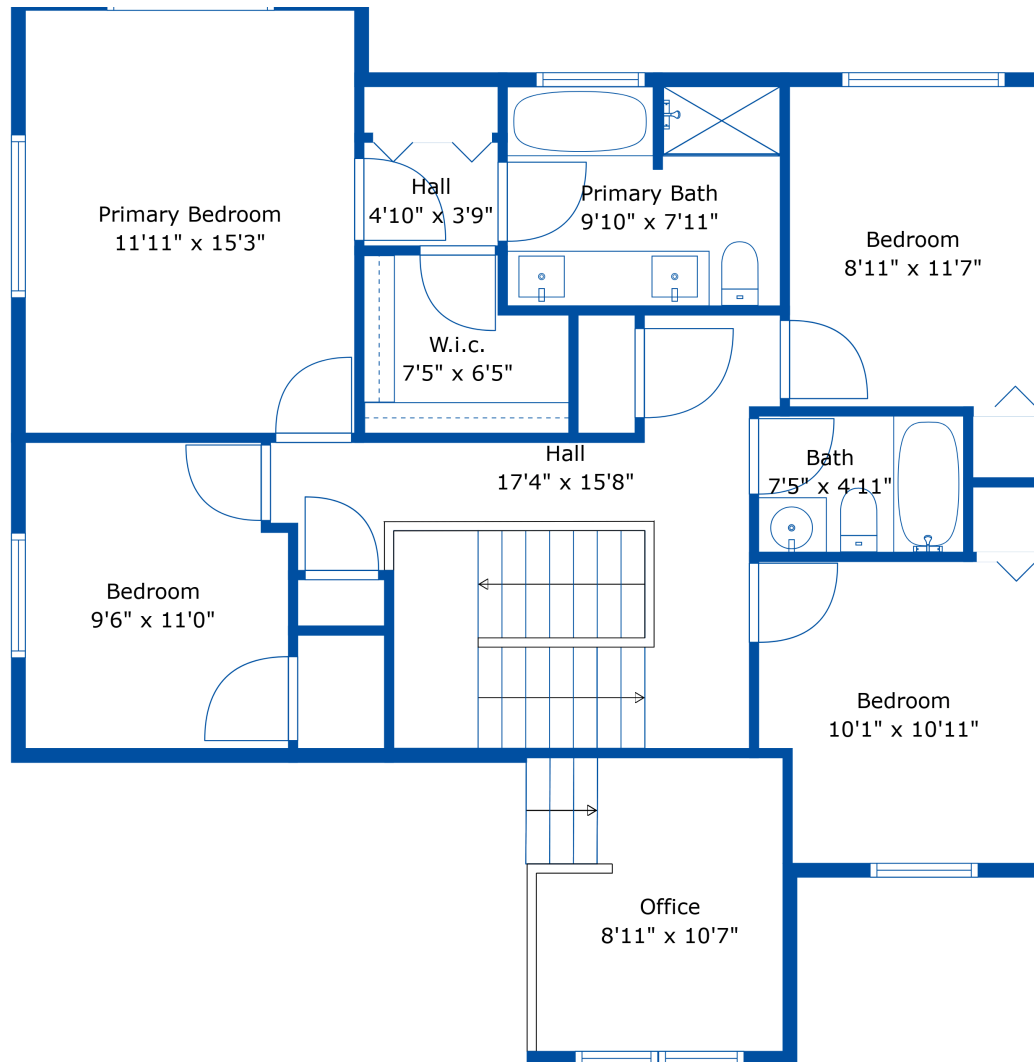

10333 McGrath Rd

Brook Potter
604-703-8089
brookpotter@remax.net

Floor 1

Floor 2

Floor 3

Estimated Areas:

Main Floor: 1141 sq. ft
Above Main: 1392 sq. ft
Total: 2533 Sq. Ft

10333 McGrath Rd

Brook Potter
604-703-8089

brookpotter@remax.net

Estimated Areas:

Main Floor: 1141 sq. ft
Above Main: 1392 sq. ft
Total: 2533 Sq. Ft

10333 McGrath Rd

Brook Potter
604-703-8089
brookpotter@remax.net

Estimated Areas:

Main Floor: 1141 sq. ft
Above Main: 1392 sq. ft
Total: 2533 Sq. Ft

10333 McGrath Rd

Brook Potter
604-703-8089
brookpotter@remax.net

Flex Room
15'9" x 20'8"

Estimated Areas:

Main Floor: 1141 sq. ft
Above Main: 1392 sq. ft
Total: 2533 Sq. Ft