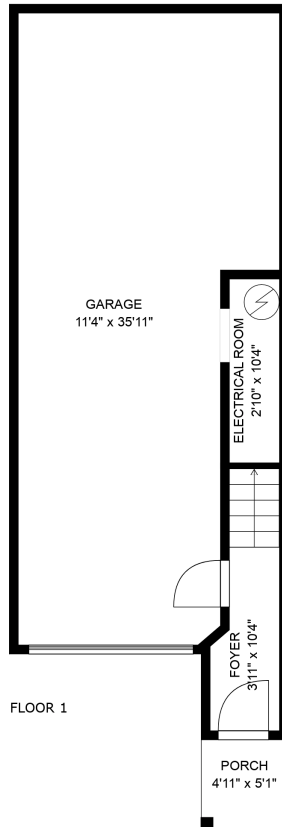

HOMELIFE
ADVANTAGE
REALTY LIMITED

42-2927 Fremont St

Heather Hornall PREC*

604-799-3069

heatherhornall@gmail.com

Estimated Areas:

Below Main: 94 sq. ft
Main Floor: 639 sq. ft
Above Main: 619 sq. ft
Top Floor: 280 sq. ft
Total: 1632 Sq. Ft

HOMELIFE
ADVANTAGE
REALTY LIMITED

42-2927 Fremont St

Heather Hornall PREC*

604-799-3069

heatherhornall@gmail.com

Estimated Areas:

Below Main: 94 sq. ft

Main Floor: 639 sq. ft

Above Main: 619 sq. ft

Top Floor: 280 sq. ft

Total: 1632 Sq. Ft

Measurements and plans provided by:

SPOTLIGHT MEDIA

E&O Insured. For advertising purposes only. Not intended for architectural or construction use. Floorplan and measurements are approximate within +/- 2% tolerance.