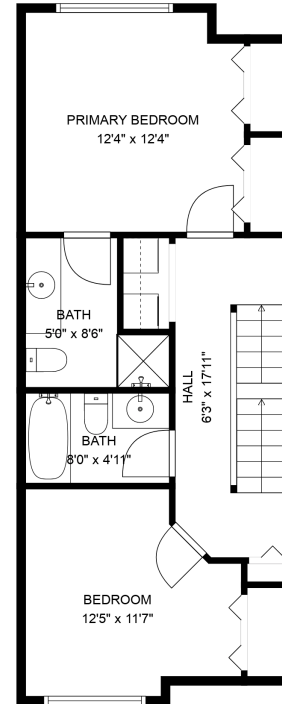

HOMELIFE
ADVANTAGE
REALTY LIMITED

42-2927 Fremont St

Heather Hornall PREC*

604-799-3069

heatherhornall@gmail.com

Estimated Areas:

Below Main: 94 sq. ft
Main Floor: 639 sq. ft
Above Main: 619 sq. ft
Top Floor: 280 sq. ft
Total: 1632 Sq. Ft

Above Main: 619 sq. ft

Top Floor: 280 sq. ft

Total: 1632 Sq. Ft

Measurements and plans provided by:

SPOTLIGHT MEDIA

E&O Insured. For advertising purposes only. Not intended for architectural or construction use. Floorplan and measurements are approximate within +/- 2% tolerance.

HOMELIFE
ADVANTAGE
REALTY LIMITED

42-2927 Fremont St

Heather Hornall PREC*

604-799-3069

heatherhornall@gmail.com

Estimated Areas:

Below Main: 94 sq. ft

Main Floor: 639 sq. ft