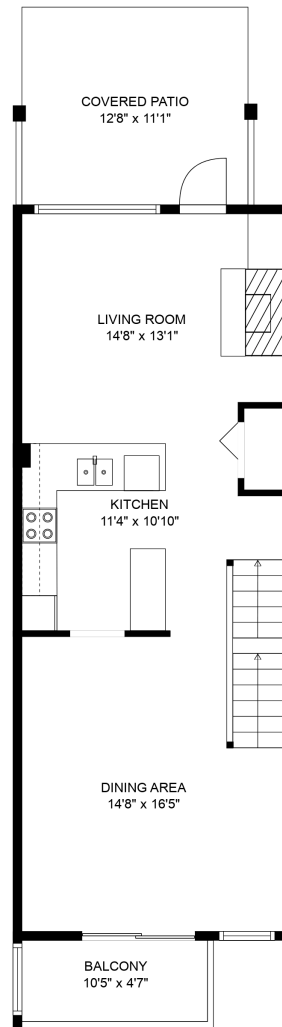

HOMELIFE
ADVANTAGE
REALTY LIMITED

42-2927 Fremont St

Heather Hornall PREC*

604-799-3069

heatherhornall@gmail.com

Estimated Areas:

Below Main: 94 sq. ft
Main Floor: 639 sq. ft
Above Main: 619 sq. ft
Top Floor: 280 sq. ft
Total: 1632 Sq. Ft

Above Main: 619 sq. ft

Top Floor: 280 sq. ft

Total: 1632 Sq. Ft

Measurements and plans provided by:

SPOTLIGHT MEDIA

E&O Insured. For advertising purposes only. Not intended for architectural or construction use. Floorplan and measurements are approximate within +/- 2% tolerance.

HOMELIFE
ADVANTAGE
REALTY LIMITED

42-2927 Fremont St

Heather Hornall PREC*

604-799-3069

heatherhornall@gmail.com

Estimated Areas:

Below Main: 94 sq. ft

Main Floor: 639 sq. ft