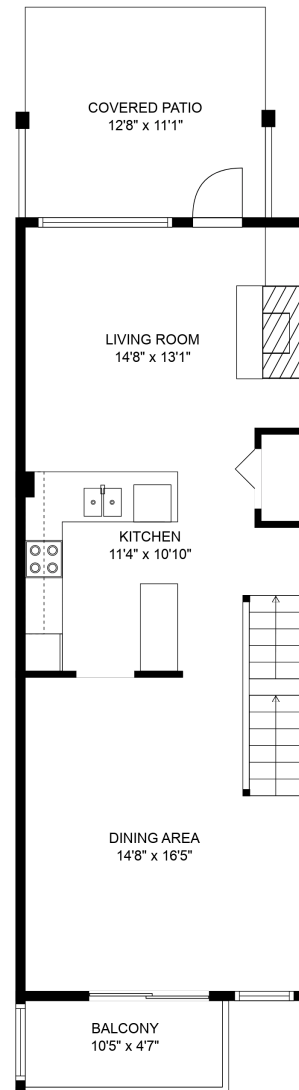

HOMELIFE
ADVANTAGE
REALTY LIMITED

42-2927 Fremont St

Heather Hornall PREC*

604-799-3069

heatherhornall@gmail.com

Estimated Areas:

Below Main: 94 sq. ft
Main Floor: 639 sq. ft
Above Main: 619 sq. ft
Top Floor: 280 sq. ft
Total: 1632 Sq. Ft

Measurements and plans provided by:
SPOTLIGHT MEDIA

E&O Insured. For advertising purposes only. Not intended for architectural or construction use. Floorplan and measurements are approximate within +/- 2% tolerance.

Above Main: 619 sq. ft

Top Floor: 280 sq. ft

Total: 1632 Sq. Ft

Measurements and plans provided by:

SPOTLIGHT MEDIA

E&O Insured. For advertising purposes only. Not intended for architectural or construction use. Floorplan and measurements are approximate within +/- 2% tolerance.