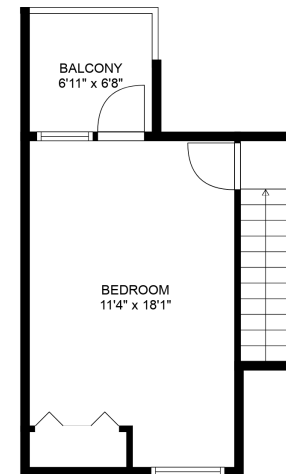

HOMELIFE
ADVANTAGE
REALTY LIMITED

42-2927 Fremont St

Heather Hornall PREC*

604-799-3069

heatherhornall@gmail.com

Estimated Areas:

Below Main: 94 sq. ft

Main Floor: 639 sq. ft

Above Main: 619 sq. ft

Top Floor: 280 sq. ft

Total: 1632 Sq. Ft

Measurements and plans provided by:

SPOTLIGHT MEDIA

E&O Insured. For advertising purposes only. Not intended for architectural or construction use. Floorplan and measurements are approximate within +/- 2% tolerance.