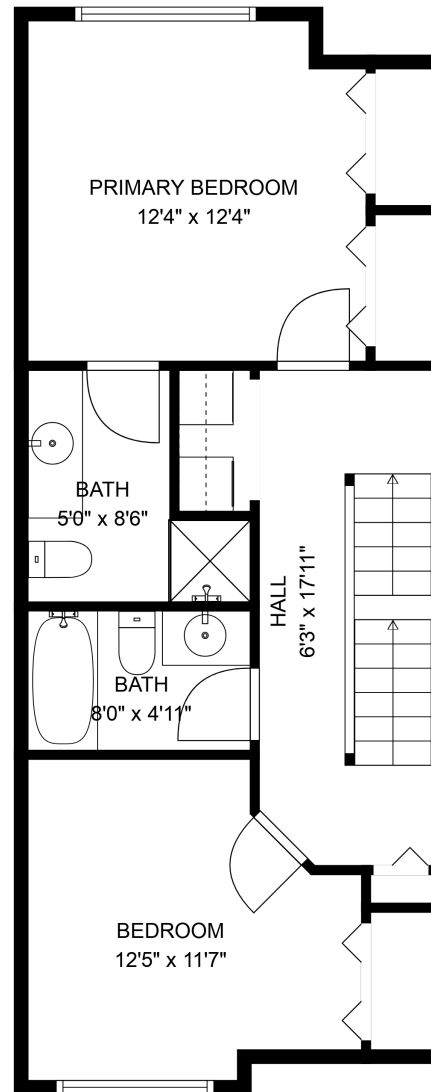

HOMELIFE
ADVANTAGE
REALTY LIMITED

42-2927 Fremont St

Heather Hornall PREC*

604-799-3069

heatherhornall@gmail.com

Estimated Areas:

Below Main: 94 sq. ft
Main Floor: 639 sq. ft
Above Main: 619 sq. ft
Top Floor: 280 sq. ft
Total: 1632 Sq. Ft

Measurements and plans provided by:
SPOTLIGHT MEDIA

E&O Insured. For advertising purposes only. Not intended for architectural or construction use. Floorplan and measurements are approximate within +/- 2% tolerance.

Above Main: 619 sq. ft

Top Floor: 280 sq. ft

Total: 1632 Sq. Ft

Measurements and plans provided by:

SPOTLIGHT MEDIA

E&O Insured. For advertising purposes only. Not intended for architectural or construction use. Floorplan and measurements are approximate within +/- 2% tolerance.