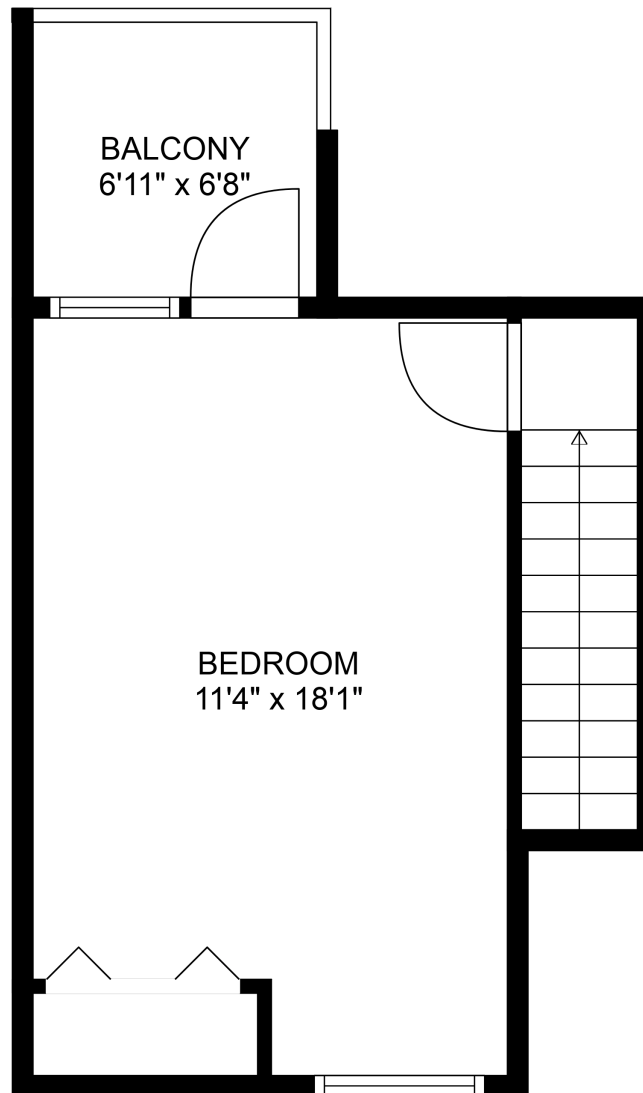

Measurements and plans provided by:
SPOTLIGHT MEDIA

E&O Insured. For advertising purposes only. Not intended for architectural or construction use. Floorplan and measurements are approximate within +/- 2% tolerance.

HOMELIFE
ADVANTAGE
REALTY LIMITED

42-2927 Fremont St

Heather Hornall PREC*

604-799-3069

heatherhornall@gmail.com

Estimated Areas:

Below Main: 94 sq. ft
Main Floor: 639 sq. ft
Above Main: 619 sq. ft
Top Floor: 280 sq. ft
Total: 1632 Sq. Ft

HOMELIFE
ADVANTAGE
REALTY LIMITED

42-2927 Fremont St

Heather Hornall PREC*

604-799-3069

heatherhornall@gmail.com

Estimated Areas:

Below Main: 94 sq. ft

Main Floor: 639 sq. ft

Above Main: 619 sq. ft

Top Floor: 280 sq. ft

Total: 1632 Sq. Ft

Measurements and plans provided by:

SPOTLIGHT MEDIA

E&O Insured. For advertising purposes only. Not intended for architectural or construction use. Floorplan and measurements are approximate within +/- 2% tolerance.