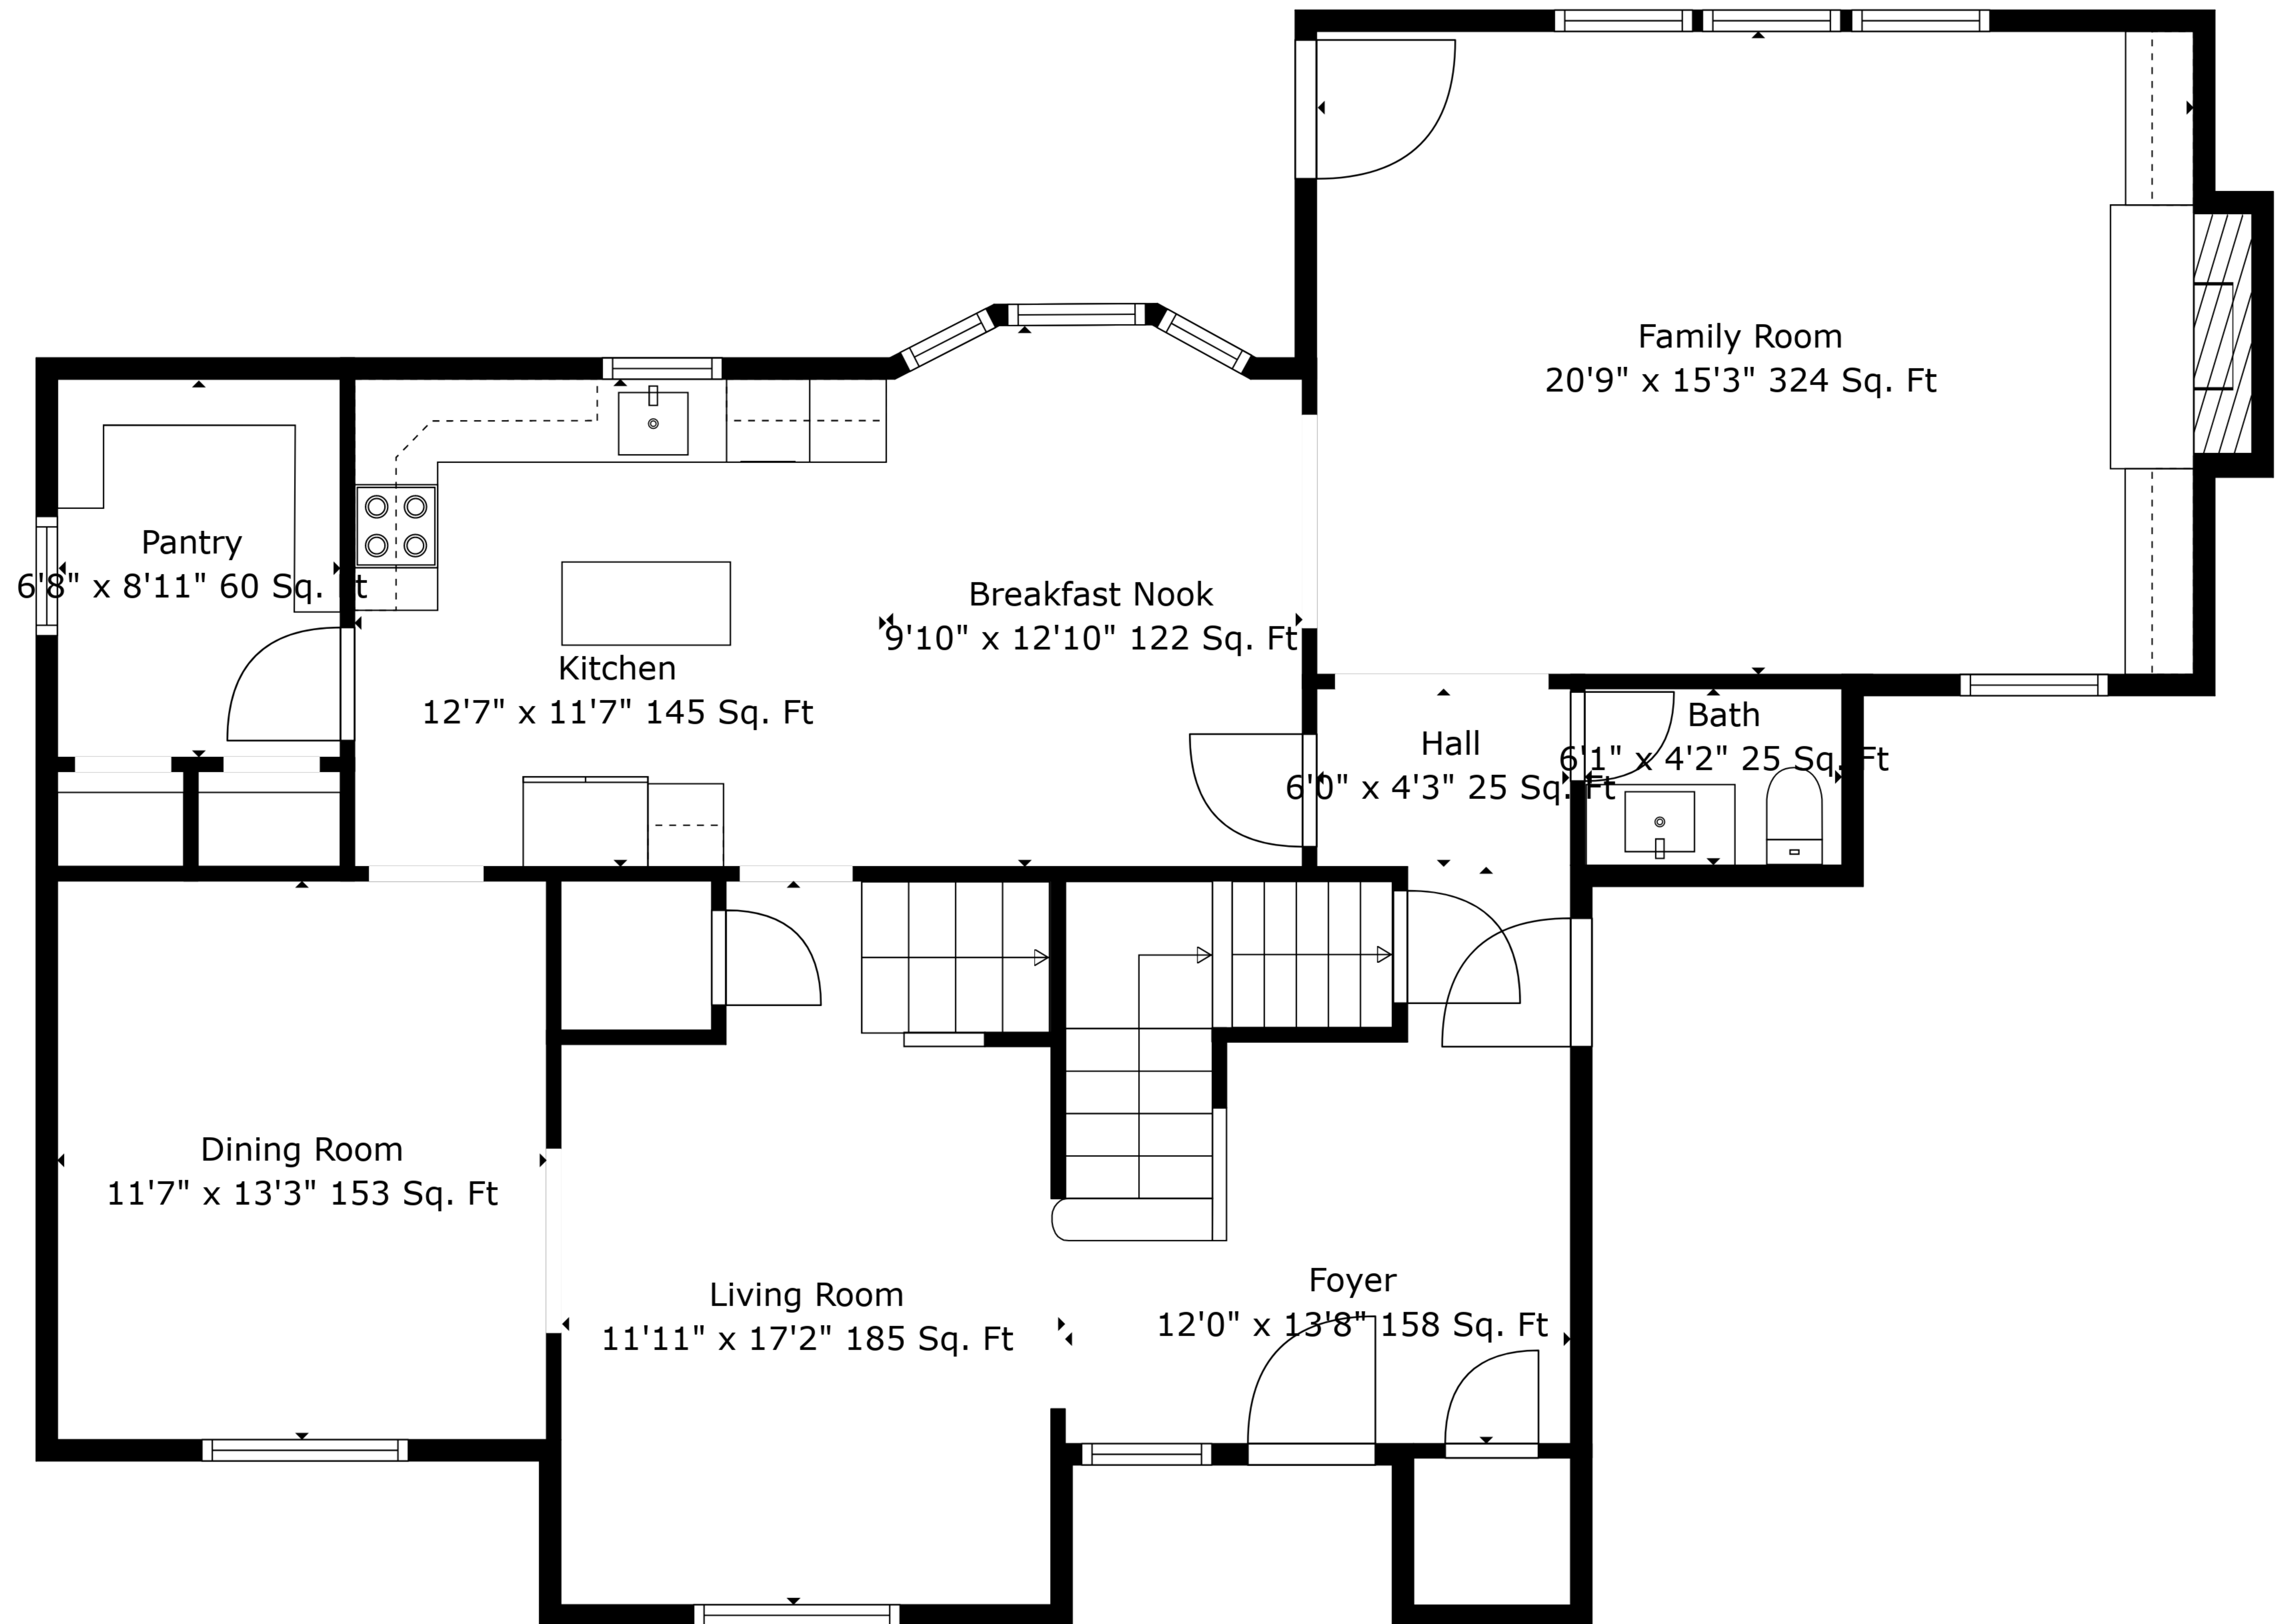

**TOTAL: 3487 sq. ft**

FLOOR 1: 985 sq. ft, FLOOR 2: 1277 sq. ft, FLOOR 3: 1225 sq. ft  
 EXCLUDED AREAS: STORAGE: 148 sq. ft, FIREPLACE: 9 sq. ft, OPEN TO BELOW: 114 sq. ft

Measurements Are Deemed Highly Reliable But Not Guaranteed.

Floor 2

Floor 3

Floor 1

**TOTAL: 3487 sq. ft**

FLOOR 1: 985 sq. ft, FLOOR 2: 1277 sq. ft, FLOOR 3: 1225 sq. ft  
 EXCLUDED AREAS: STORAGE: 148 sq. ft, FIREPLACE: 9 sq. ft, OPEN TO BELOW: 114 sq. ft

Measurements Are Deemed Highly Reliable But Not Guaranteed.