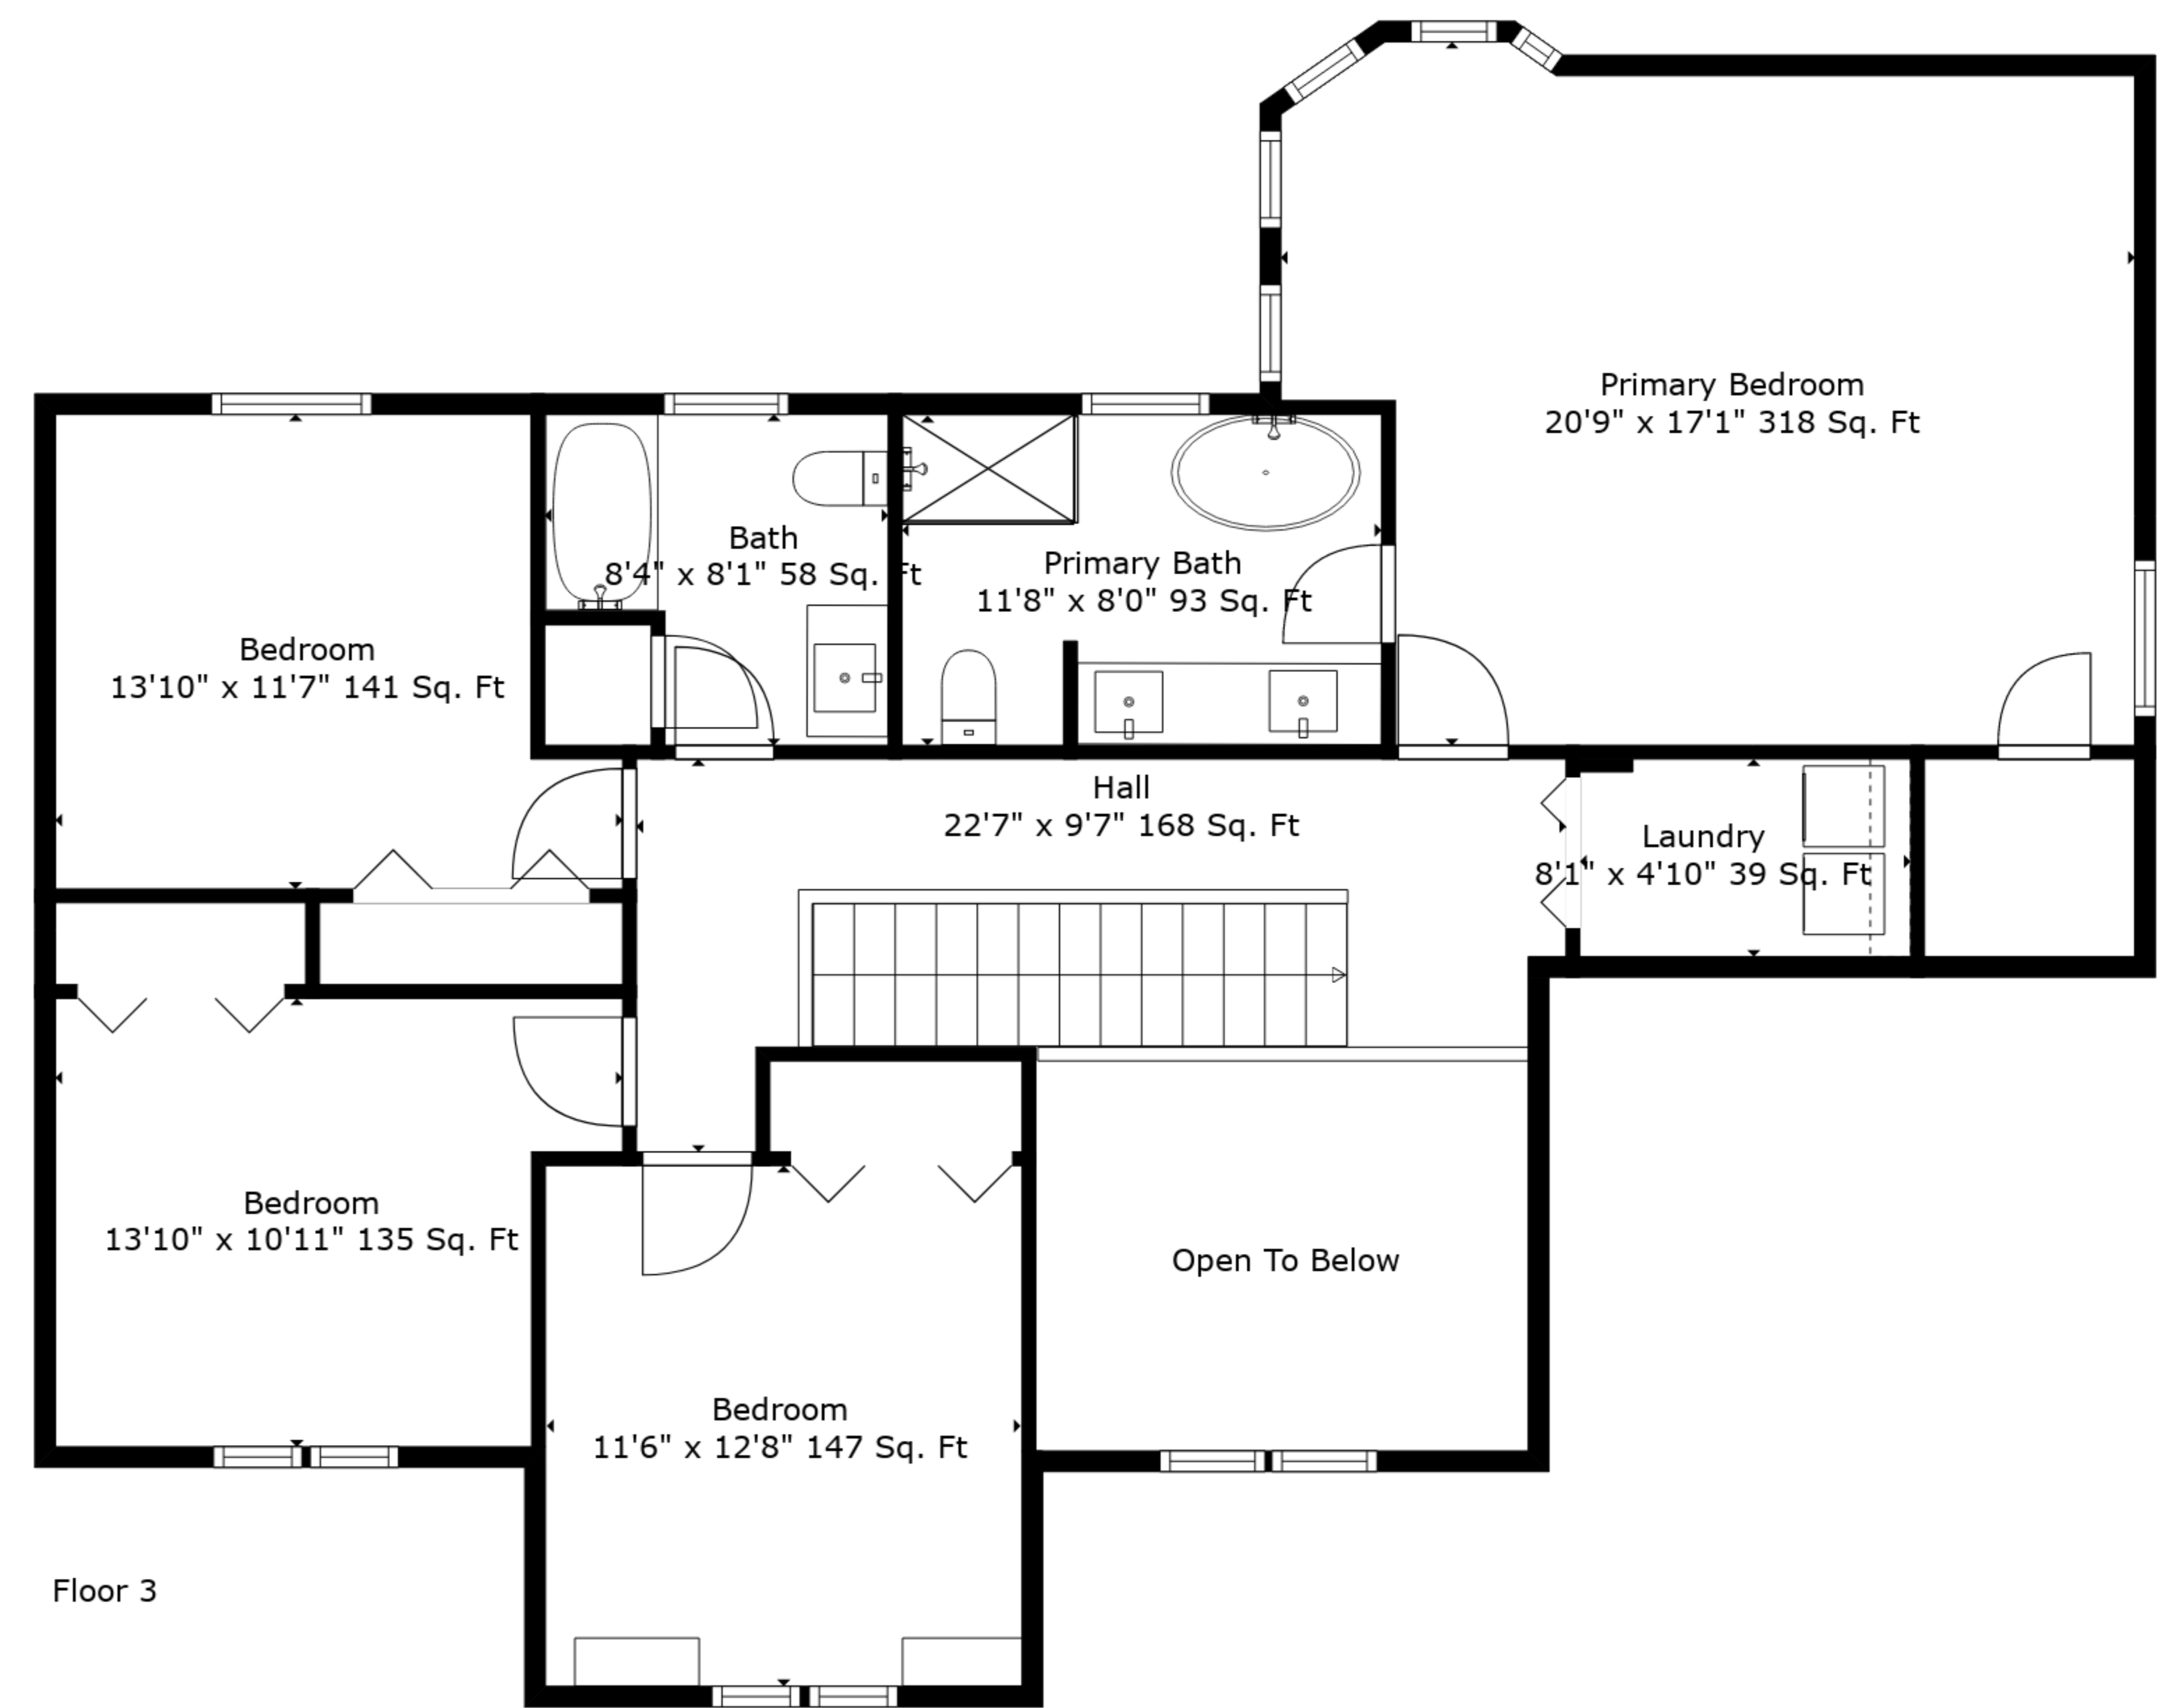

**TOTAL: 3487 sq. ft**

FLOOR 1: 985 sq. ft, FLOOR 2: 1277 sq. ft, FLOOR 3: 1225 sq. ft  
 EXCLUDED AREAS: STORAGE: 148 sq. ft, FIREPLACE: 9 sq. ft, OPEN TO BELOW: 114 sq. ft

Measurements Are Deemed Highly Reliable But Not Guaranteed.

Floor 2

Floor 3

Floor 1

**TOTAL: 3487 sq. ft**

FLOOR 1: 985 sq. ft, FLOOR 2: 1277 sq. ft, FLOOR 3: 1225 sq. ft  
 EXCLUDED AREAS: STORAGE: 148 sq. ft, FIREPLACE: 9 sq. ft, OPEN TO BELOW: 114 sq. ft

Measurements Are Deemed Highly Reliable But Not Guaranteed.