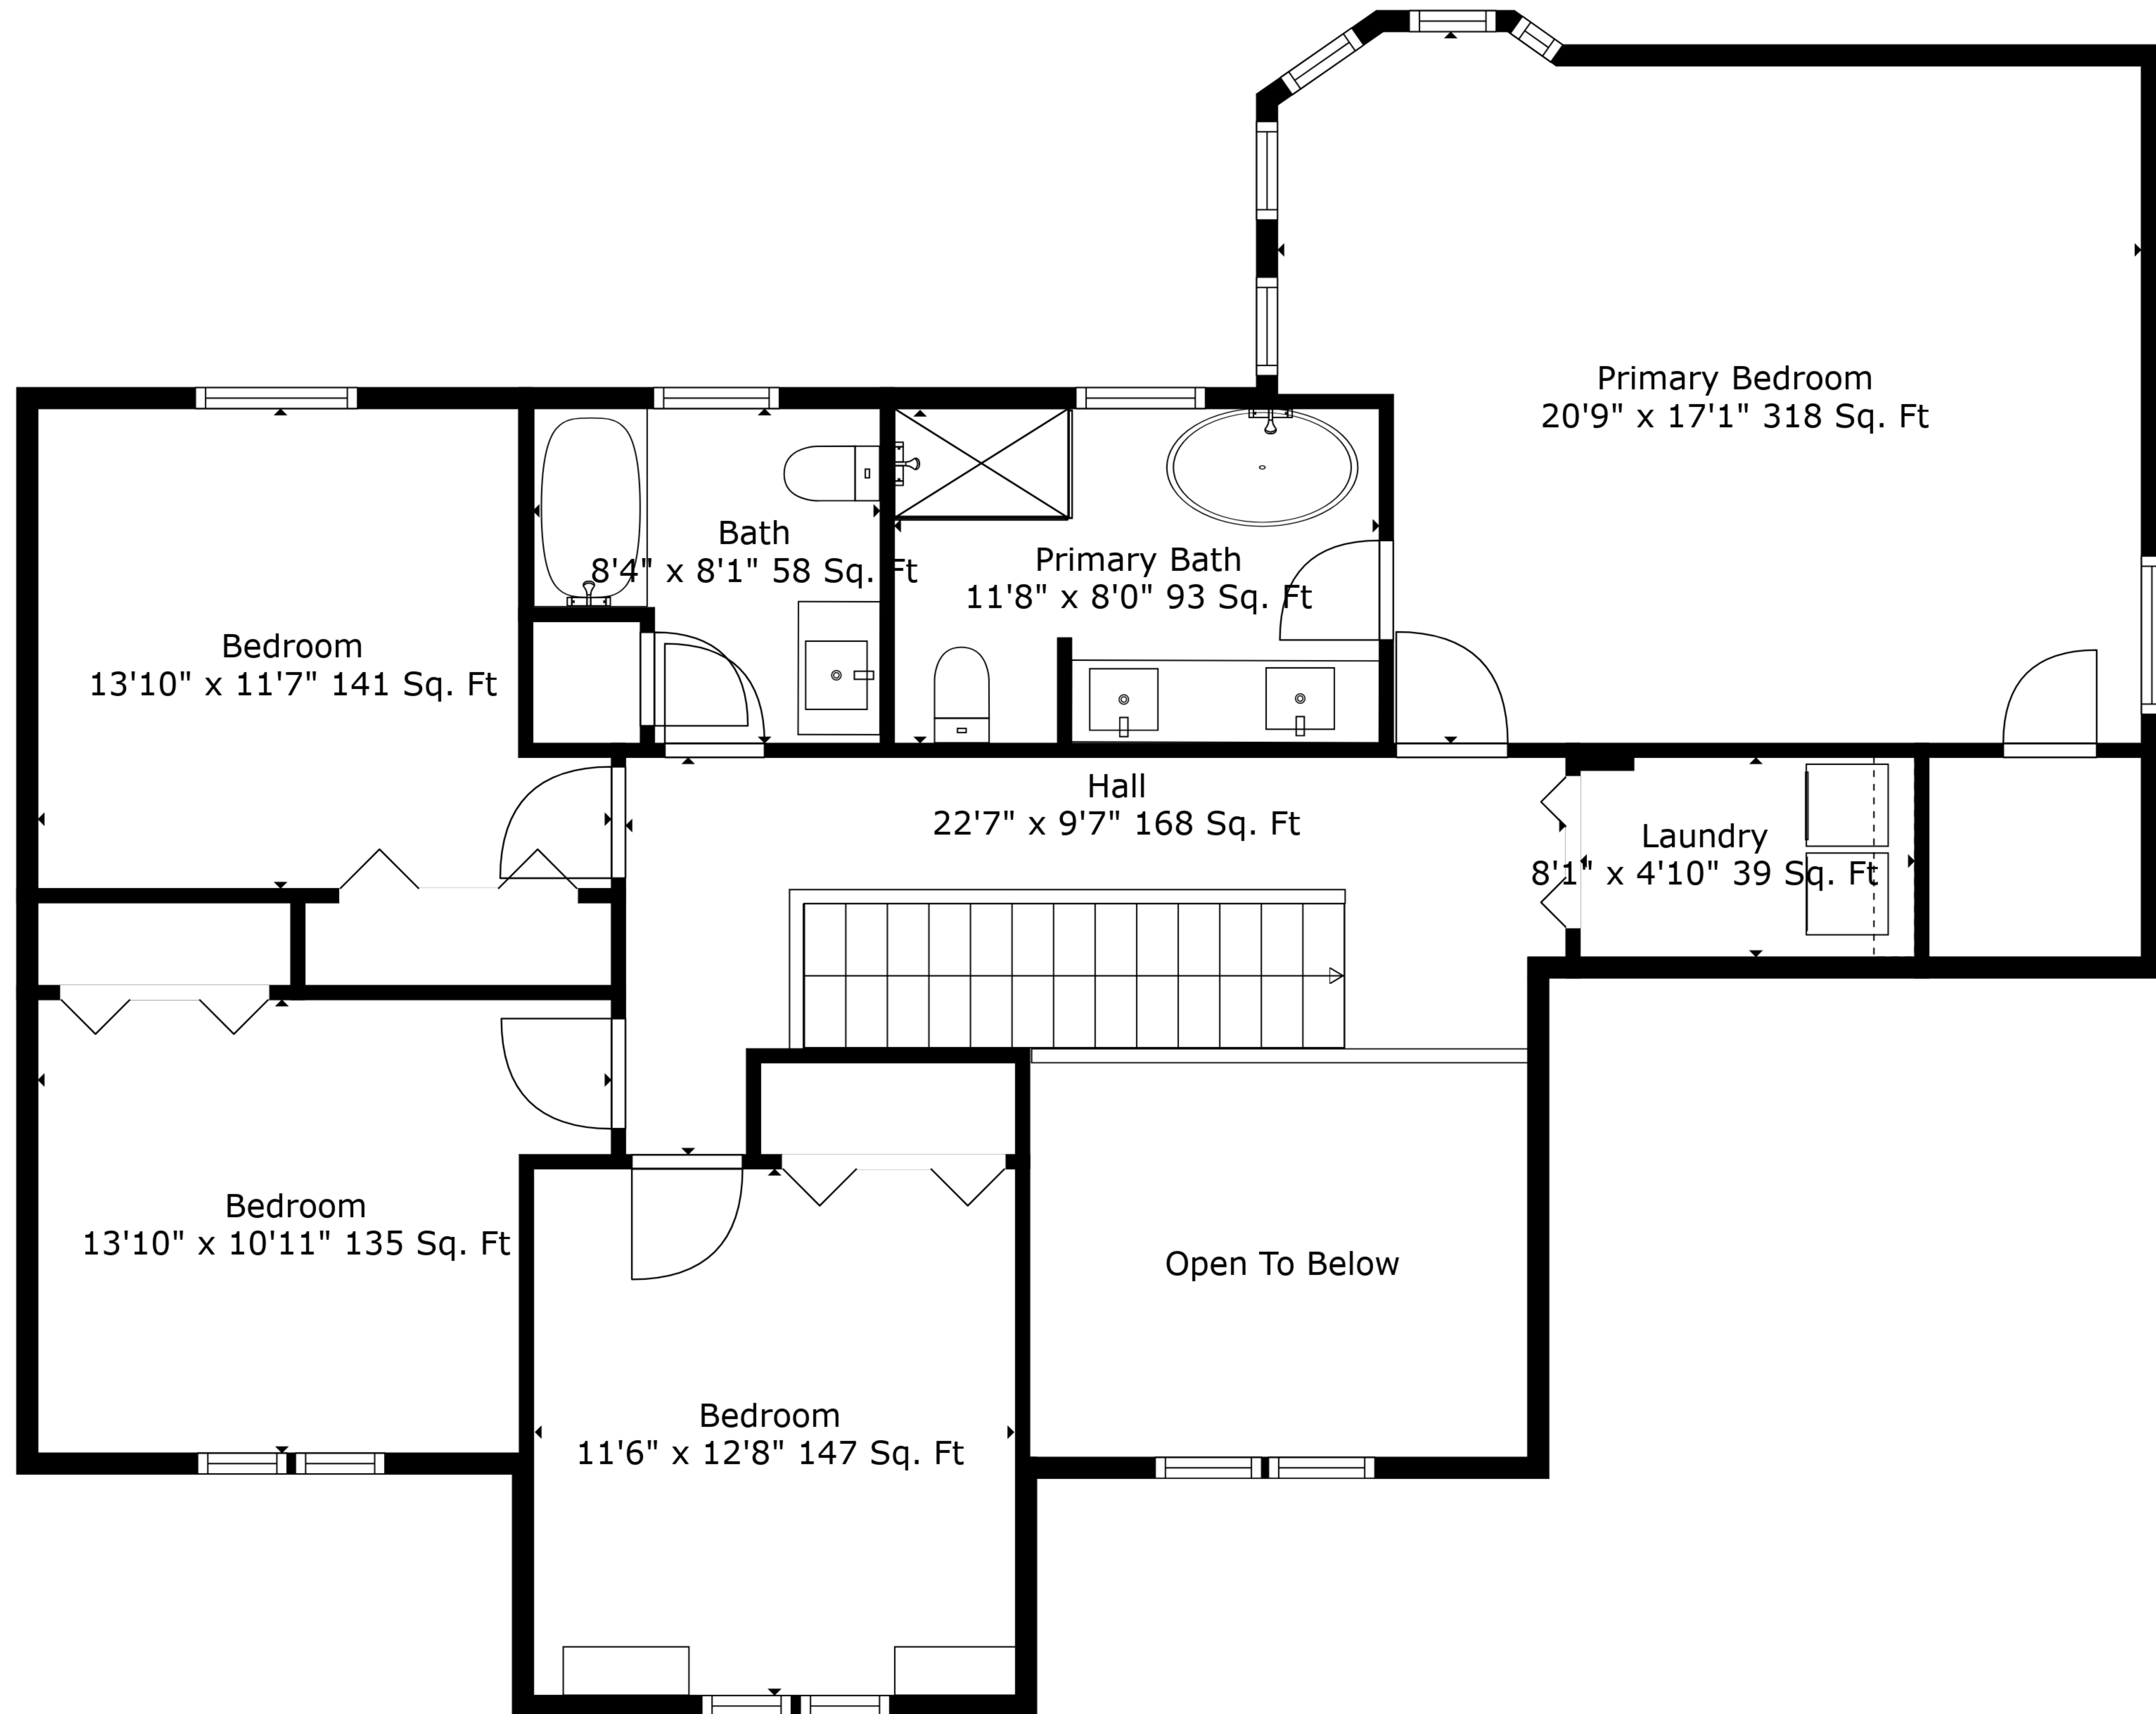

**TOTAL: 3487 sq. ft**

FLOOR 1: 985 sq. ft, FLOOR 2: 1277 sq. ft, FLOOR 3: 1225 sq. ft  
 EXCLUDED AREAS: STORAGE: 148 sq. ft, FIREPLACE: 9 sq. ft, OPEN TO BELOW: 114 sq. ft

Measurements Are Deemed Highly Reliable But Not Guaranteed.

Floor 2

Floor 3

Floor 1

**TOTAL: 3487 sq. ft**

FLOOR 1: 985 sq. ft, FLOOR 2: 1277 sq. ft, FLOOR 3: 1225 sq. ft  
 EXCLUDED AREAS: STORAGE: 148 sq. ft, FIREPLACE: 9 sq. ft, OPEN TO BELOW: 114 sq. ft

Measurements Are Deemed Highly Reliable But Not Guaranteed.