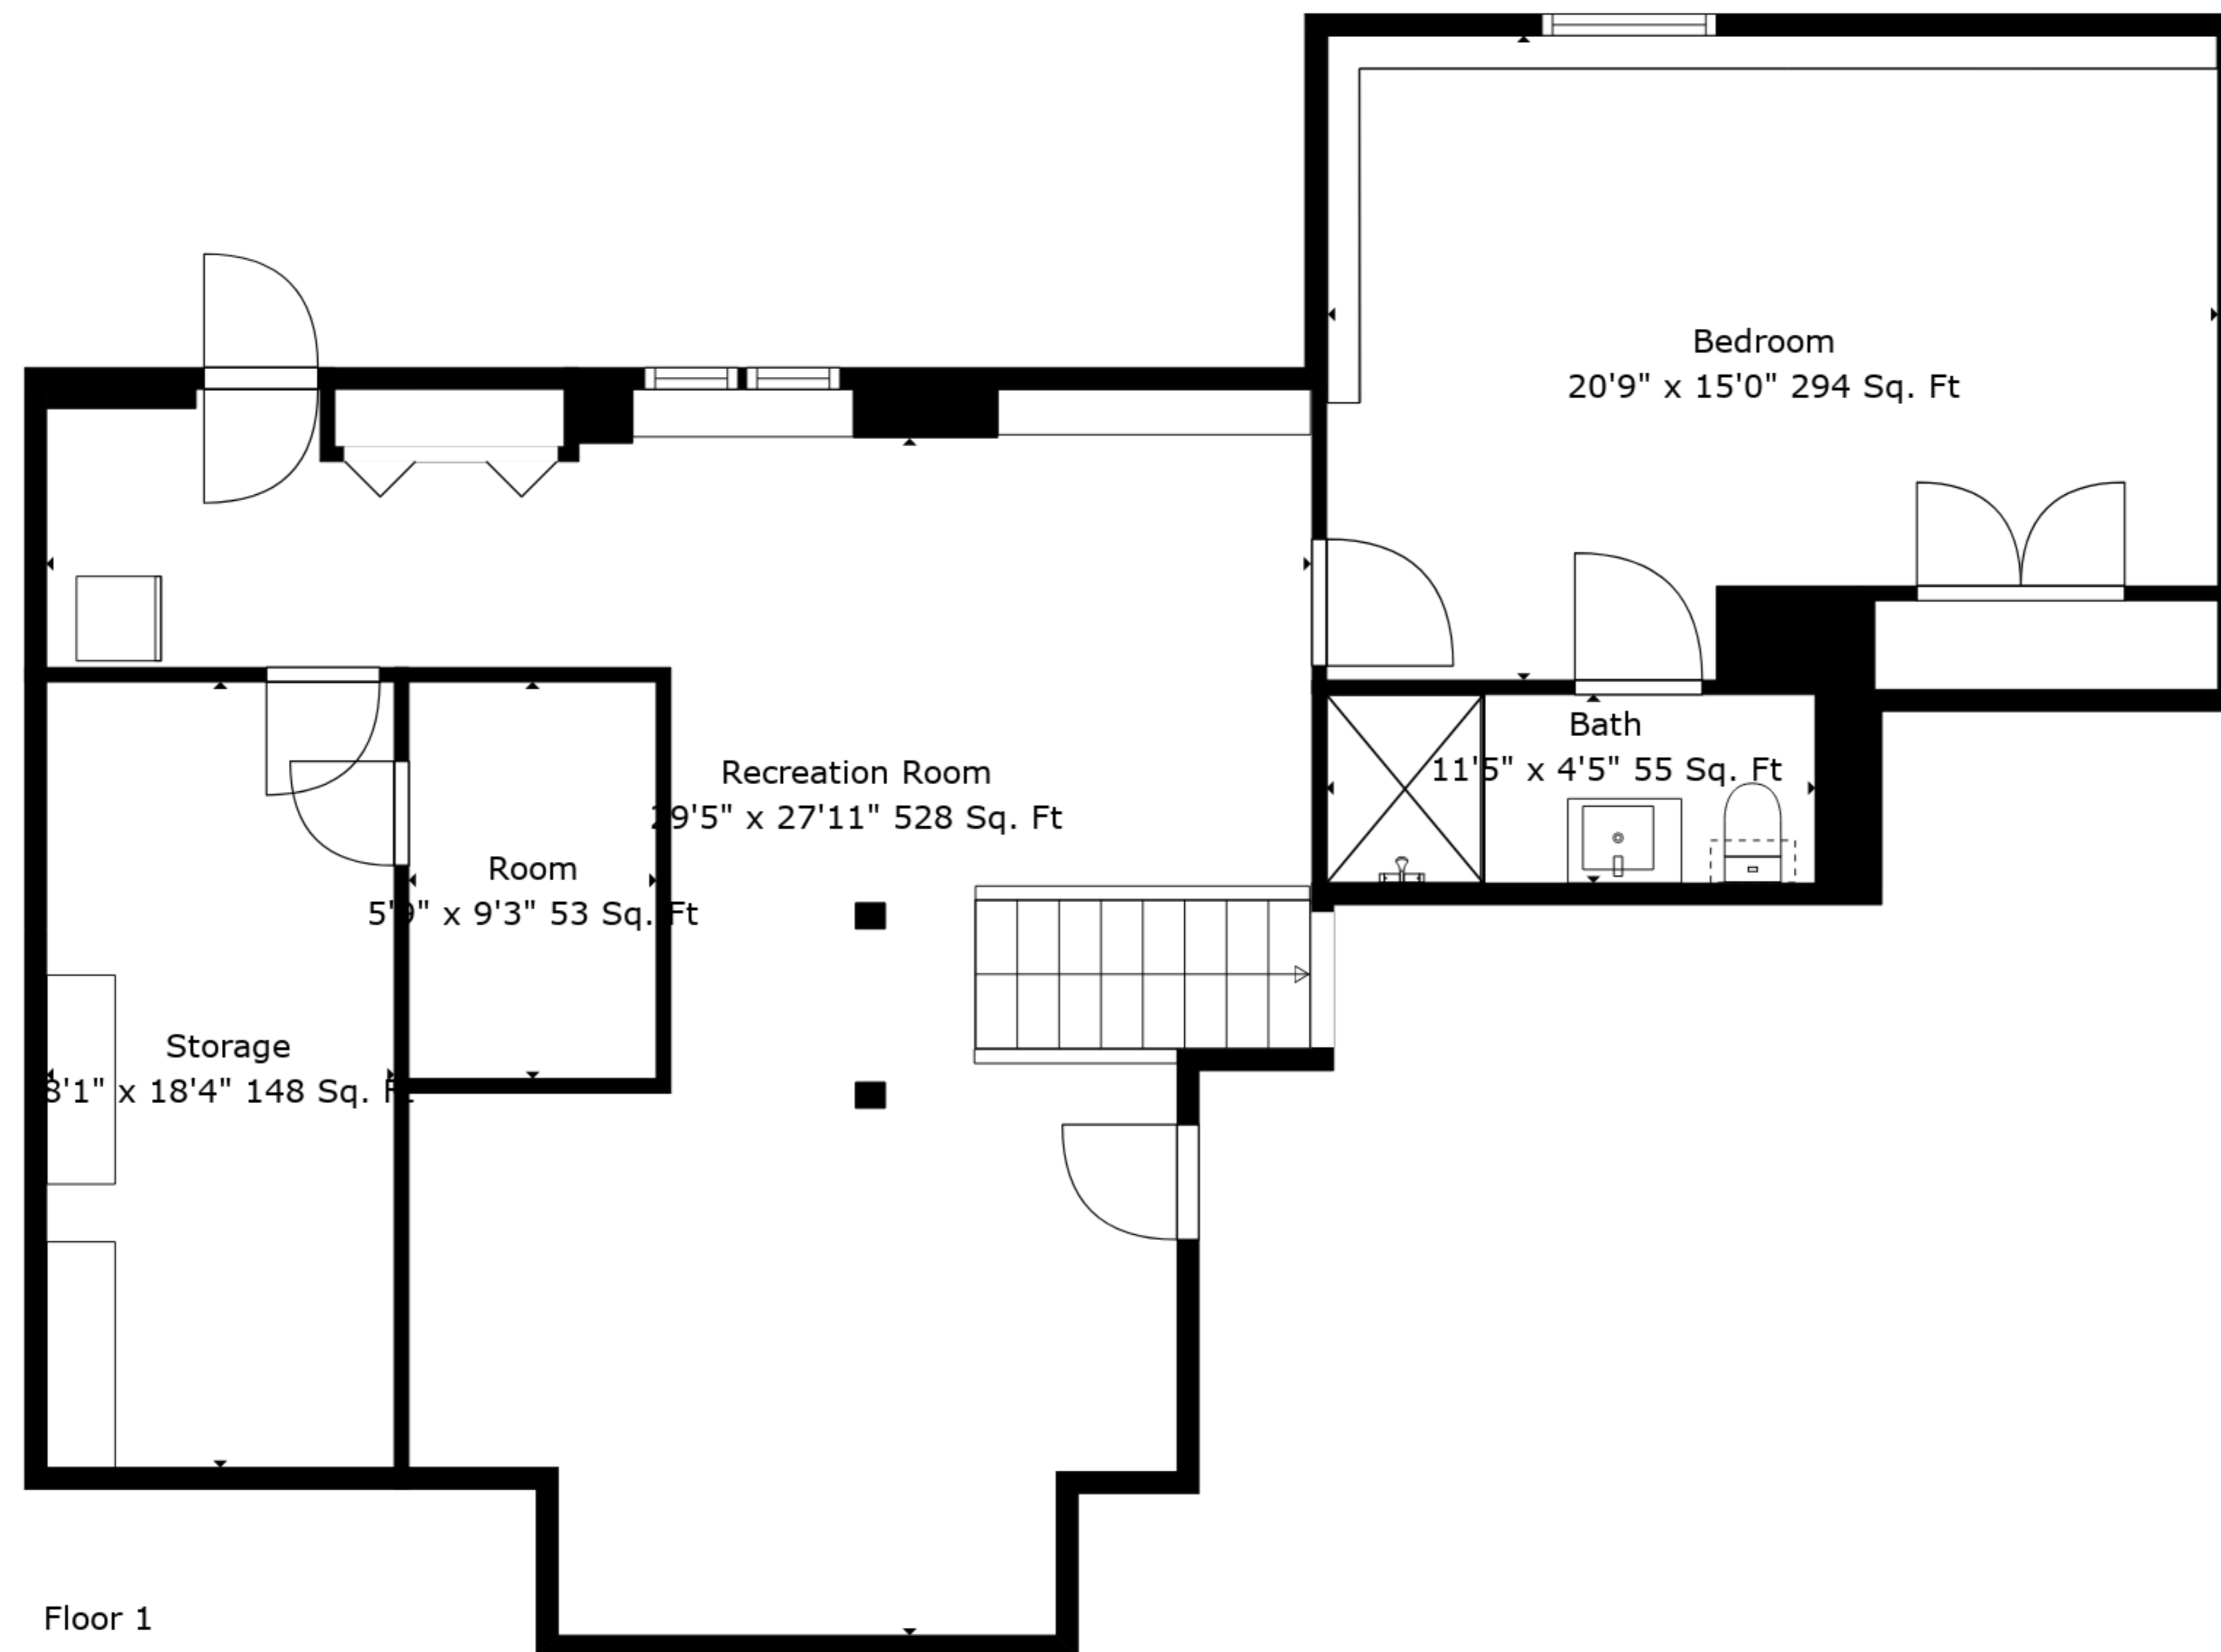

**TOTAL: 3487 sq. ft**

FLOOR 1: 985 sq. ft, FLOOR 2: 1277 sq. ft, FLOOR 3: 1225 sq. ft  
 EXCLUDED AREAS: STORAGE: 148 sq. ft, FIREPLACE: 9 sq. ft, OPEN TO BELOW: 114 sq. ft

Measurements Are Deemed Highly Reliable But Not Guaranteed.

Floor 2

Floor 3

Floor 1

**TOTAL: 3487 sq. ft**

FLOOR 1: 985 sq. ft, FLOOR 2: 1277 sq. ft, FLOOR 3: 1225 sq. ft  
 EXCLUDED AREAS: STORAGE: 148 sq. ft, FIREPLACE: 9 sq. ft, OPEN TO BELOW: 114 sq. ft

Measurements Are Deemed Highly Reliable But Not Guaranteed.