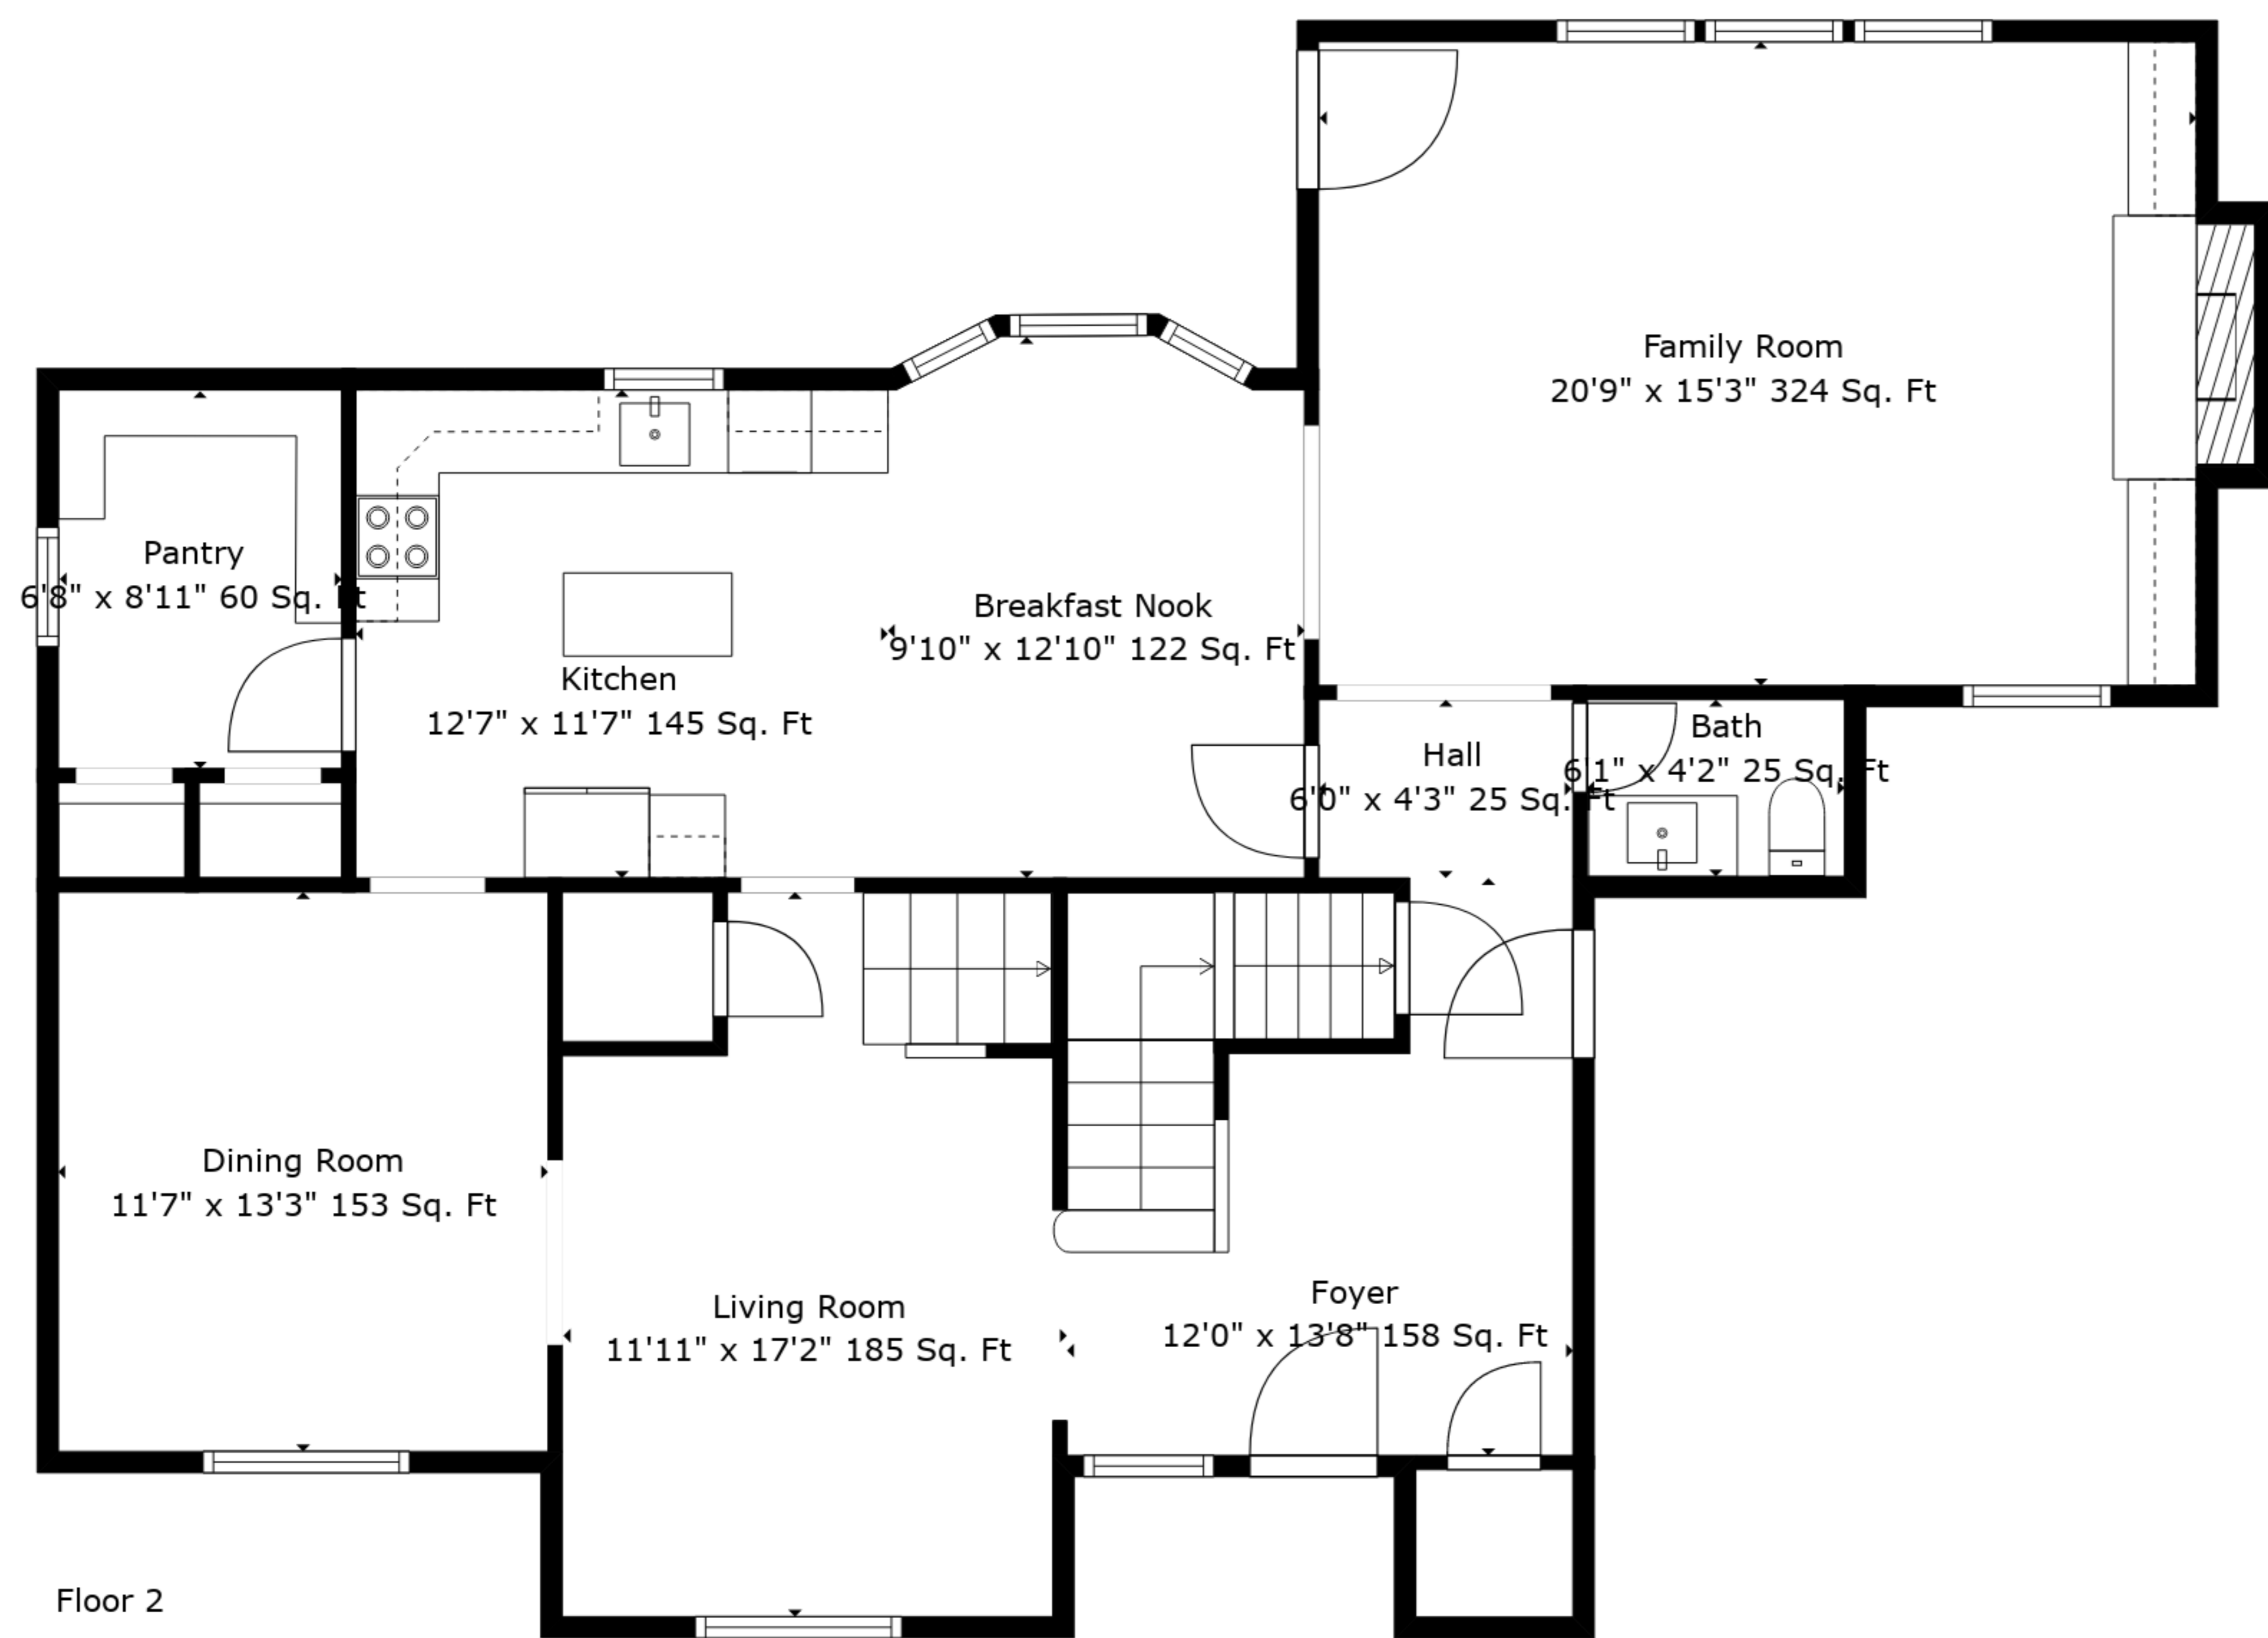

**TOTAL: 3487 sq. ft**

FLOOR 1: 985 sq. ft, FLOOR 2: 1277 sq. ft, FLOOR 3: 1225 sq. ft  
 EXCLUDED AREAS: STORAGE: 148 sq. ft, FIREPLACE: 9 sq. ft, OPEN TO BELOW: 114 sq. ft

Measurements Are Deemed Highly Reliable But Not Guaranteed.

Floor 2

Floor 3

Floor 1

**TOTAL: 3487 sq. ft**

FLOOR 1: 985 sq. ft, FLOOR 2: 1277 sq. ft, FLOOR 3: 1225 sq. ft  
 EXCLUDED AREAS: STORAGE: 148 sq. ft, FIREPLACE: 9 sq. ft, OPEN TO BELOW: 114 sq. ft

Measurements Are Deemed Highly Reliable But Not Guaranteed.