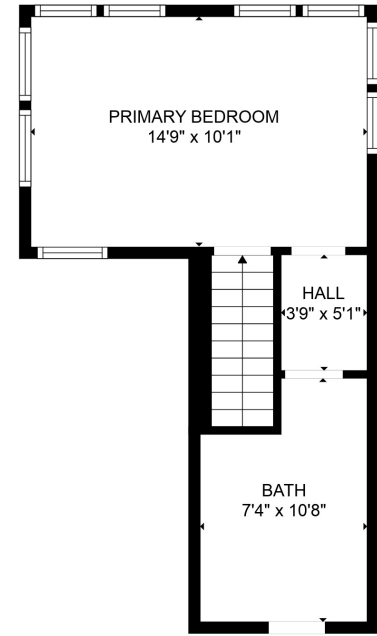

FLOOR 1

FLOOR 2

FLOOR 3

Total scanned area: 2373 sq. ft

Total scanned area: 2373 sq. ft

MEASUREMENTS ARE CALCULATED BY CUBICASA TECHNOLOGY. DEEMED HIGHLY RELIABLE BUT NOT GUARANTEED.

Total scanned area: 2373 sq. ft

MEASUREMENTS ARE CALCULATED BY CUBICASA TECHNOLOGY, DEEMED HIGHLY RELIABLE BUT NOT GUARANTEED.

Total scanned area: 2373 sq. ft

MEASUREMENTS ARE CALCULATED BY CUBICASA TECHNOLOGY. DEEMED HIGHLY RELIABLE BUT NOT GUARANTEED.