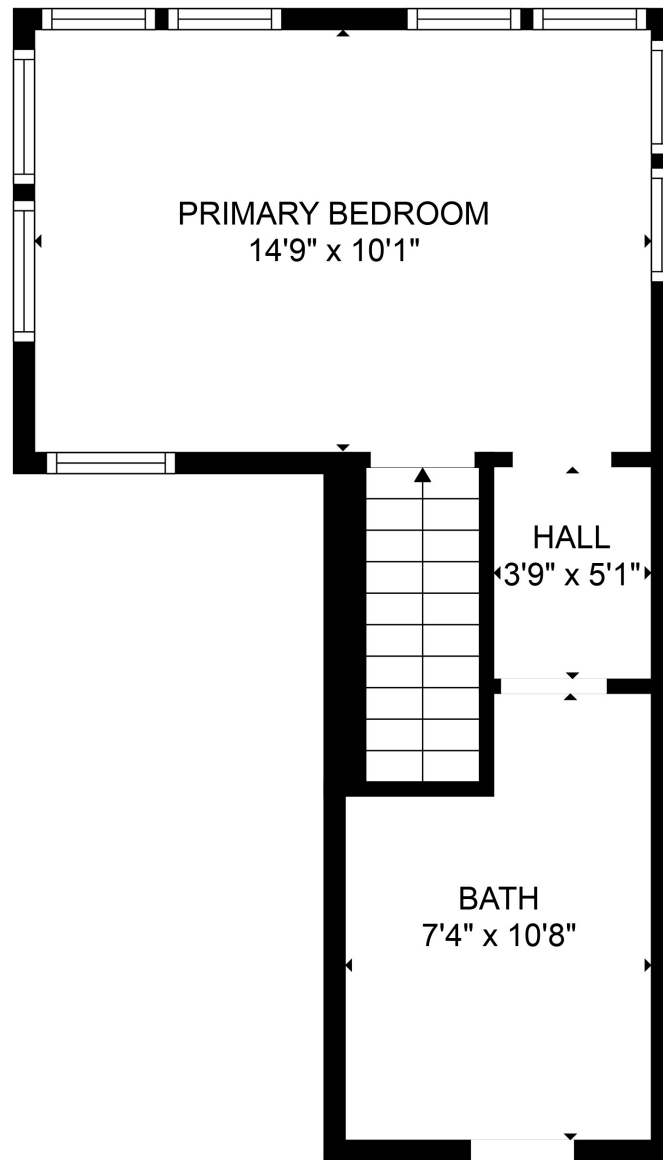

FLOOR 1

FLOOR 2

FLOOR 3

Total scanned area: 2373 sq. ft

Total scanned area: 2373 sq. ft

MEASUREMENTS ARE CALCULATED BY CUBICASA TECHNOLOGY. DEEMED HIGHLY RELIABLE BUT NOT GUARANTEED.

Total scanned area: 2373 sq. ft

MEASUREMENTS ARE CALCULATED BY CUBICASA TECHNOLOGY, DEEMED HIGHLY RELIABLE BUT NOT GUARANTEED.

Total scanned area: 2373 sq. ft

MEASUREMENTS ARE CALCULATED BY CUBICASA TECHNOLOGY. DEEMED HIGHLY RELIABLE BUT NOT GUARANTEED.