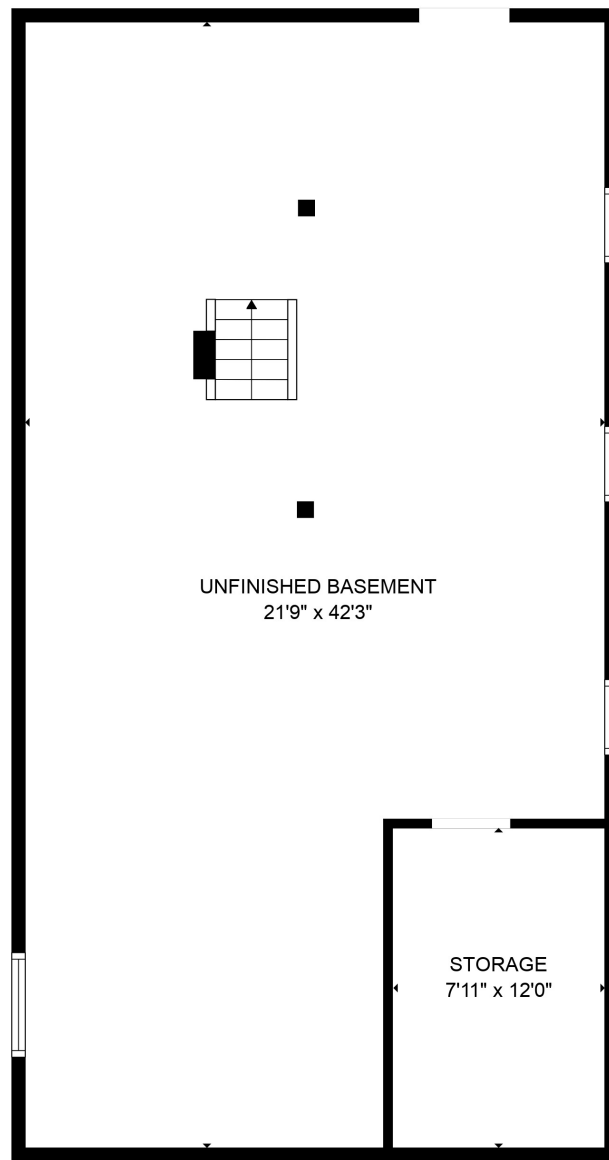

FLOOR 1

FLOOR 2

FLOOR 3

Total scanned area: 2373 sq. ft

Total scanned area: 2373 sq. ft

MEASUREMENTS ARE CALCULATED BY CUBICASA TECHNOLOGY. DEEMED HIGHLY RELIABLE BUT NOT GUARANTEED.

Total scanned area: 2373 sq. ft

MEASUREMENTS ARE CALCULATED BY CUBICASA TECHNOLOGY, DEEMED HIGHLY RELIABLE BUT NOT GUARANTEED.

Total scanned area: 2373 sq. ft

MEASUREMENTS ARE CALCULATED BY CUBICASA TECHNOLOGY. DEEMED HIGHLY RELIABLE BUT NOT GUARANTEED.