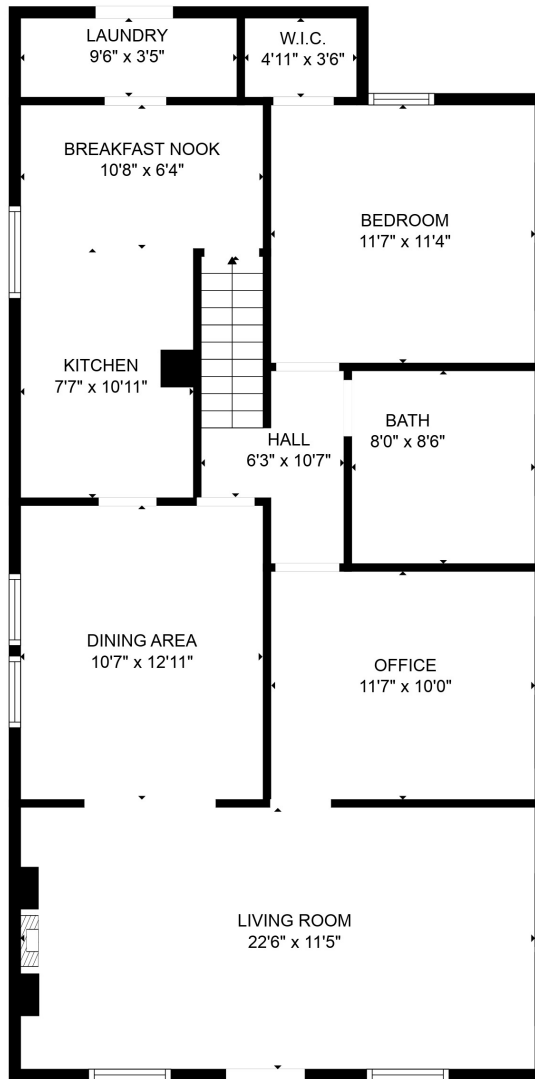

FLOOR 1

FLOOR 2

FLOOR 3

Total scanned area: 2373 sq. ft

Total scanned area: 2373 sq. ft

MEASUREMENTS ARE CALCULATED BY CUBICASA TECHNOLOGY. DEEMED HIGHLY RELIABLE BUT NOT GUARANTEED.

Total scanned area: 2373 sq. ft

MEASUREMENTS ARE CALCULATED BY CUBICASA TECHNOLOGY, DEEMED HIGHLY RELIABLE BUT NOT GUARANTEED.

Total scanned area: 2373 sq. ft

MEASUREMENTS ARE CALCULATED BY CUBICASA TECHNOLOGY. DEEMED HIGHLY RELIABLE BUT NOT GUARANTEED.