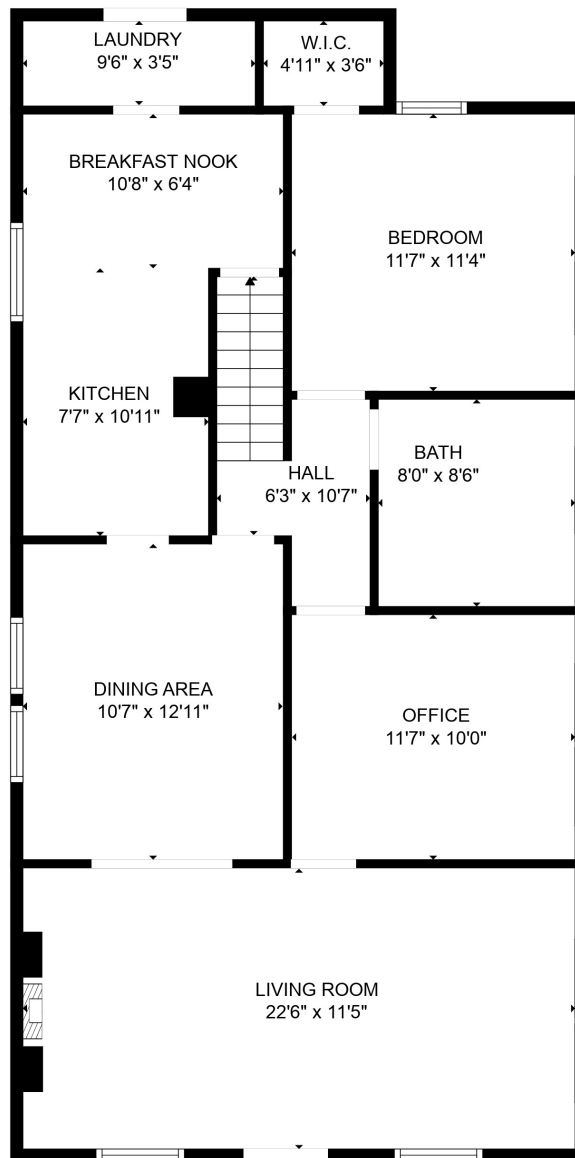

FLOOR 1

FLOOR 2

FLOOR 3

Total scanned area: 2373 sq. ft

Total scanned area: 2373 sq. ft

MEASUREMENTS ARE CALCULATED BY CUBICASA TECHNOLOGY. DEEMED HIGHLY RELIABLE BUT NOT GUARANTEED.

Total scanned area: 2373 sq. ft

MEASUREMENTS ARE CALCULATED BY CUBICASA TECHNOLOGY, DEEMED HIGHLY RELIABLE BUT NOT GUARANTEED.

Total scanned area: 2373 sq. ft

MEASUREMENTS ARE CALCULATED BY CUBICASA TECHNOLOGY. DEEMED HIGHLY RELIABLE BUT NOT GUARANTEED.