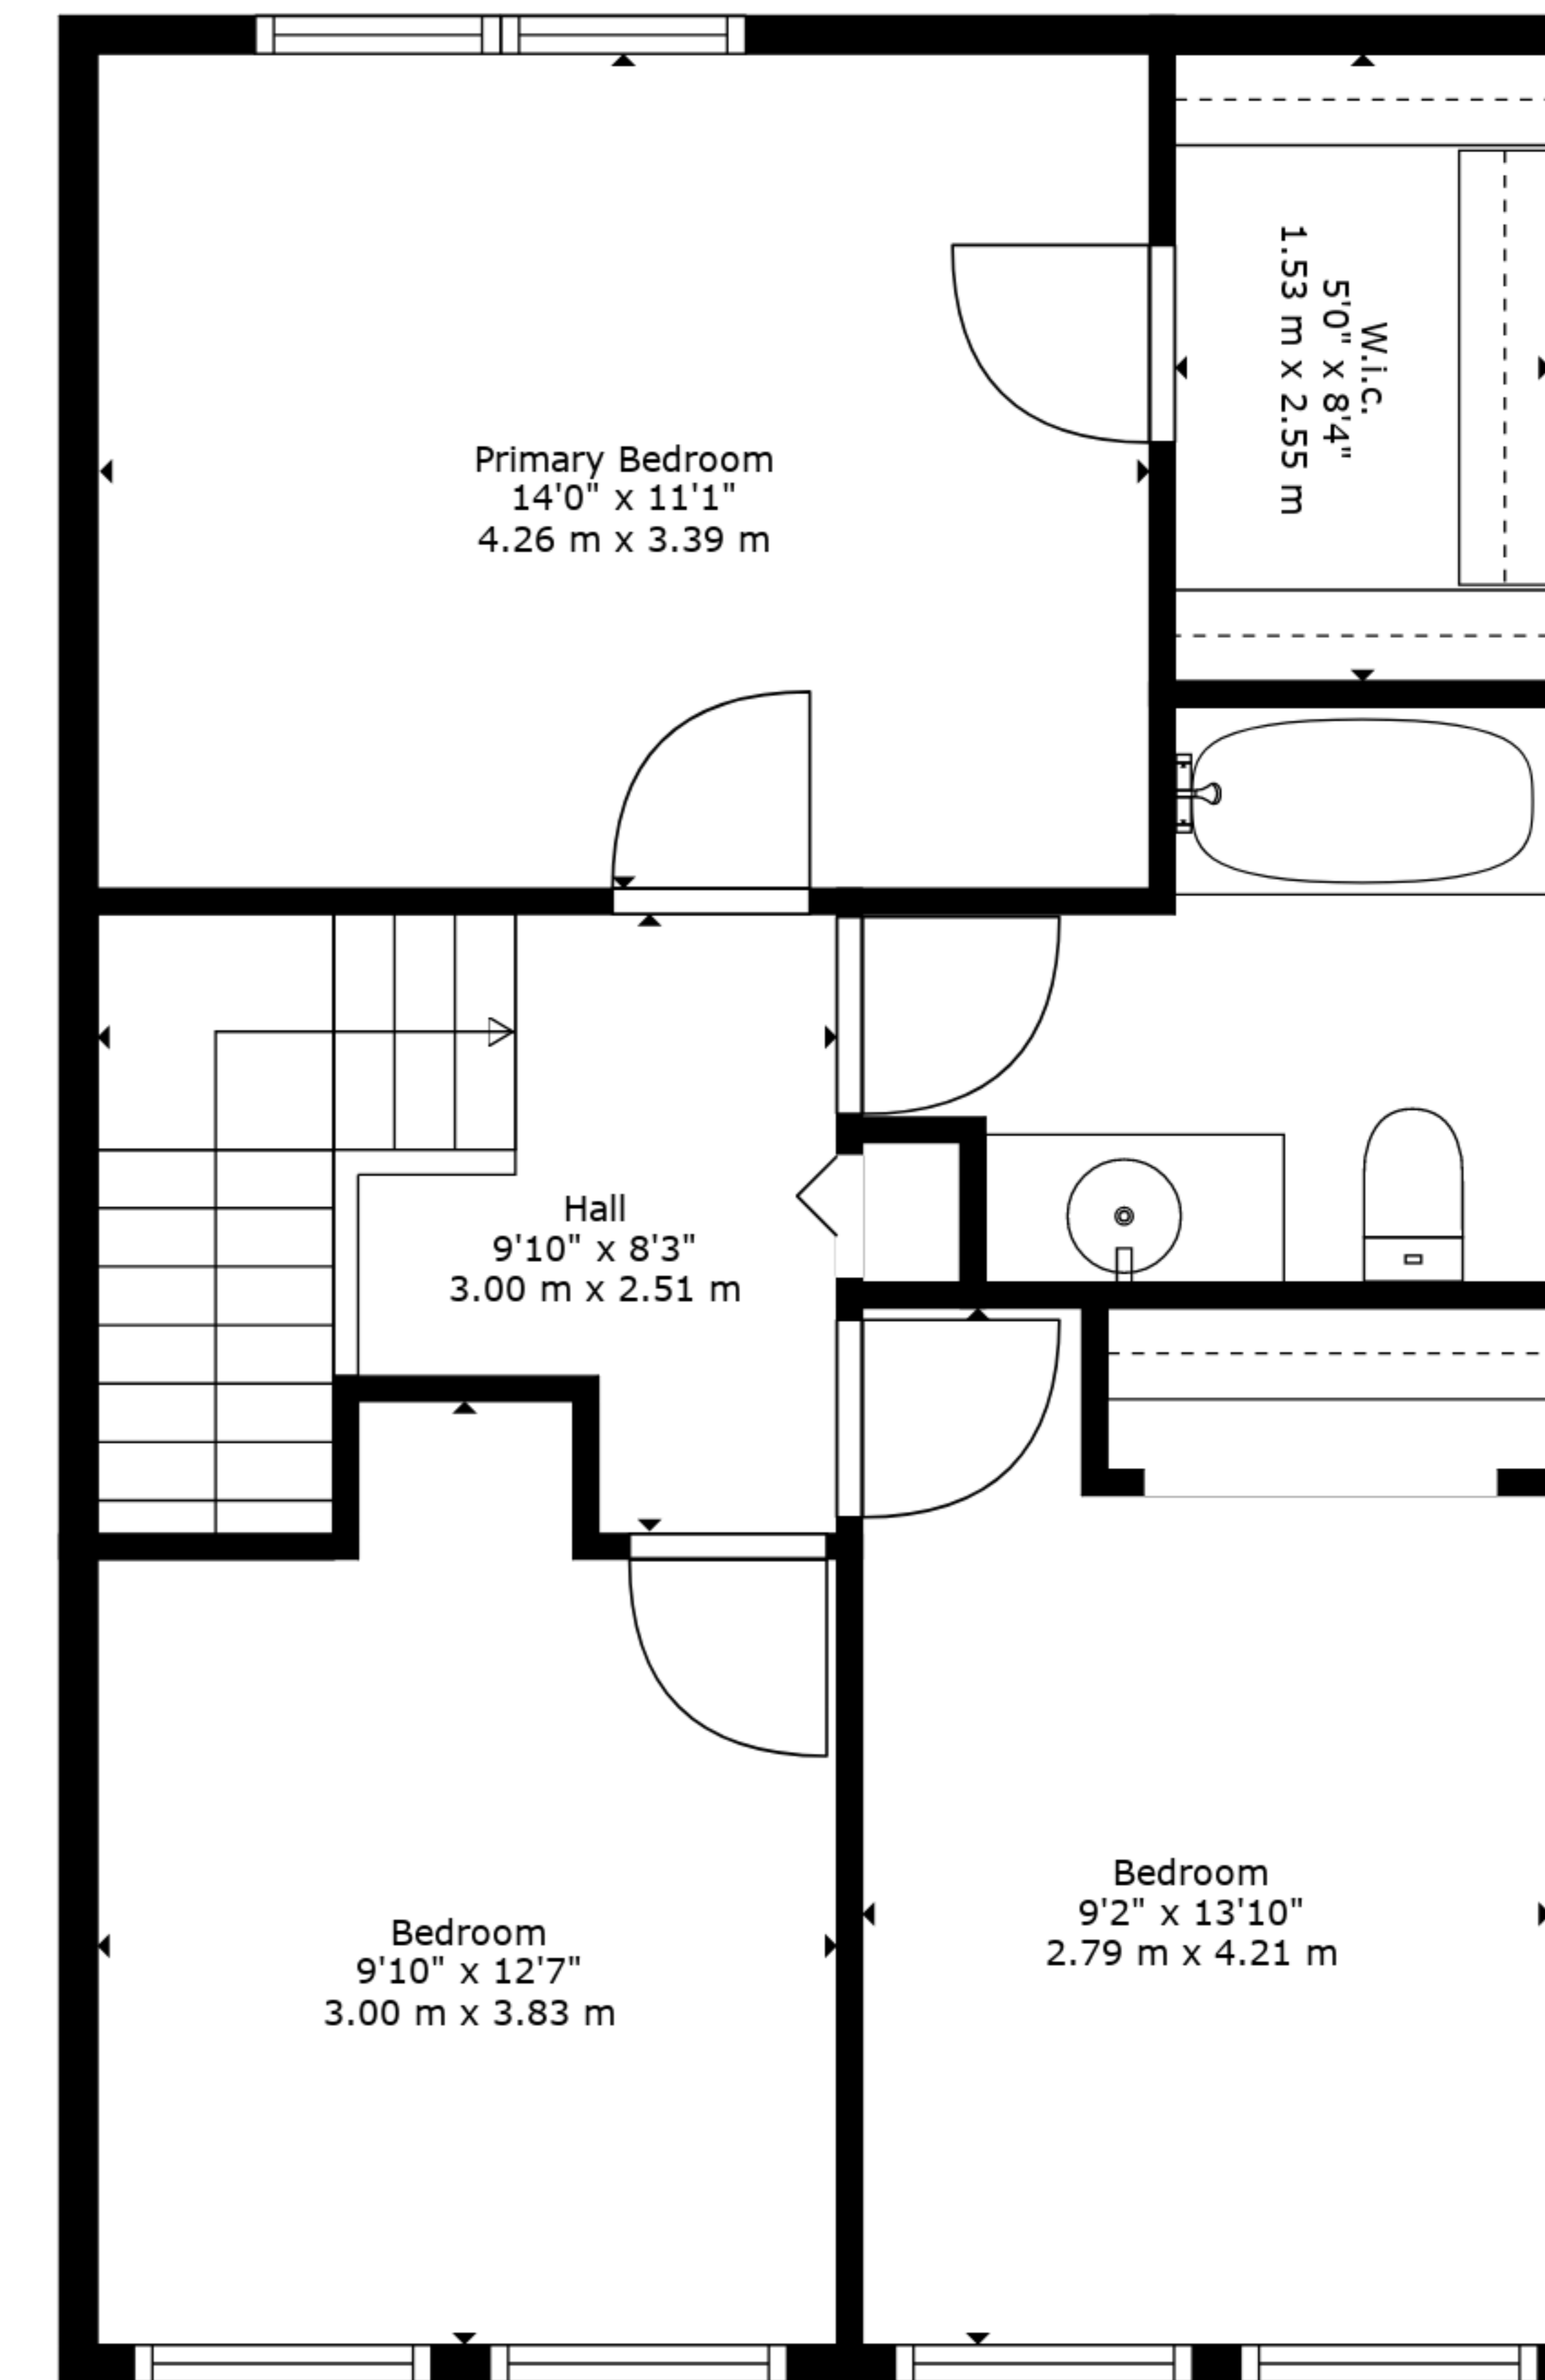

Floor 1

Floor 2

Floor 3

TOTAL: 1749 sq. ft, 163 m2
 BELOW GROUND: 549 sq. ft, 51 m2, FLOOR 2: 609 sq. ft, 57 m2, FLOOR 3: 591 sq. ft, 55 m2
 EXCLUDED AREAS: LAUNDRY: 24 sq. ft, 2 m2, FURNACE ROOM: 36 sq. ft, 3 m2, DECK: 298 sq. ft, 28 m2,
 PATIO: 145 sq. ft, 14 m2

TOTAL: 1749 sq. ft, 163 m²
 BELOW GROUND: 549 sq. ft, 51 m², FLOOR 2: 609 sq. ft, 57 m², FLOOR 3: 591 sq. ft, 55 m²
 EXCLUDED AREAS: LAUNDRY: 24 sq. ft, 2 m², FURNACE ROOM: 36 sq. ft, 3 m², DECK: 298 sq. ft, 28 m²,
 PATIO: 145 sq. ft, 14 m²

Information Is Calculated By Air Unlimited Corp. ; Deemed Highly Reliable But Not Guaranteed.

TOTAL: 1749 sq. ft, 163 m2
 BELOW GROUND: 549 sq. ft, 51 m2, FLOOR 2: 609 sq. ft, 57 m2, FLOOR 3: 591 sq. ft, 55 m2
 EXCLUDED AREAS: LAUNDRY: 24 sq. ft, 2 m2, FURNACE ROOM: 36 sq. ft, 3 m2, DECK: 298 sq. ft, 28 m2,
 PATIO: 145 sq. ft, 14 m2