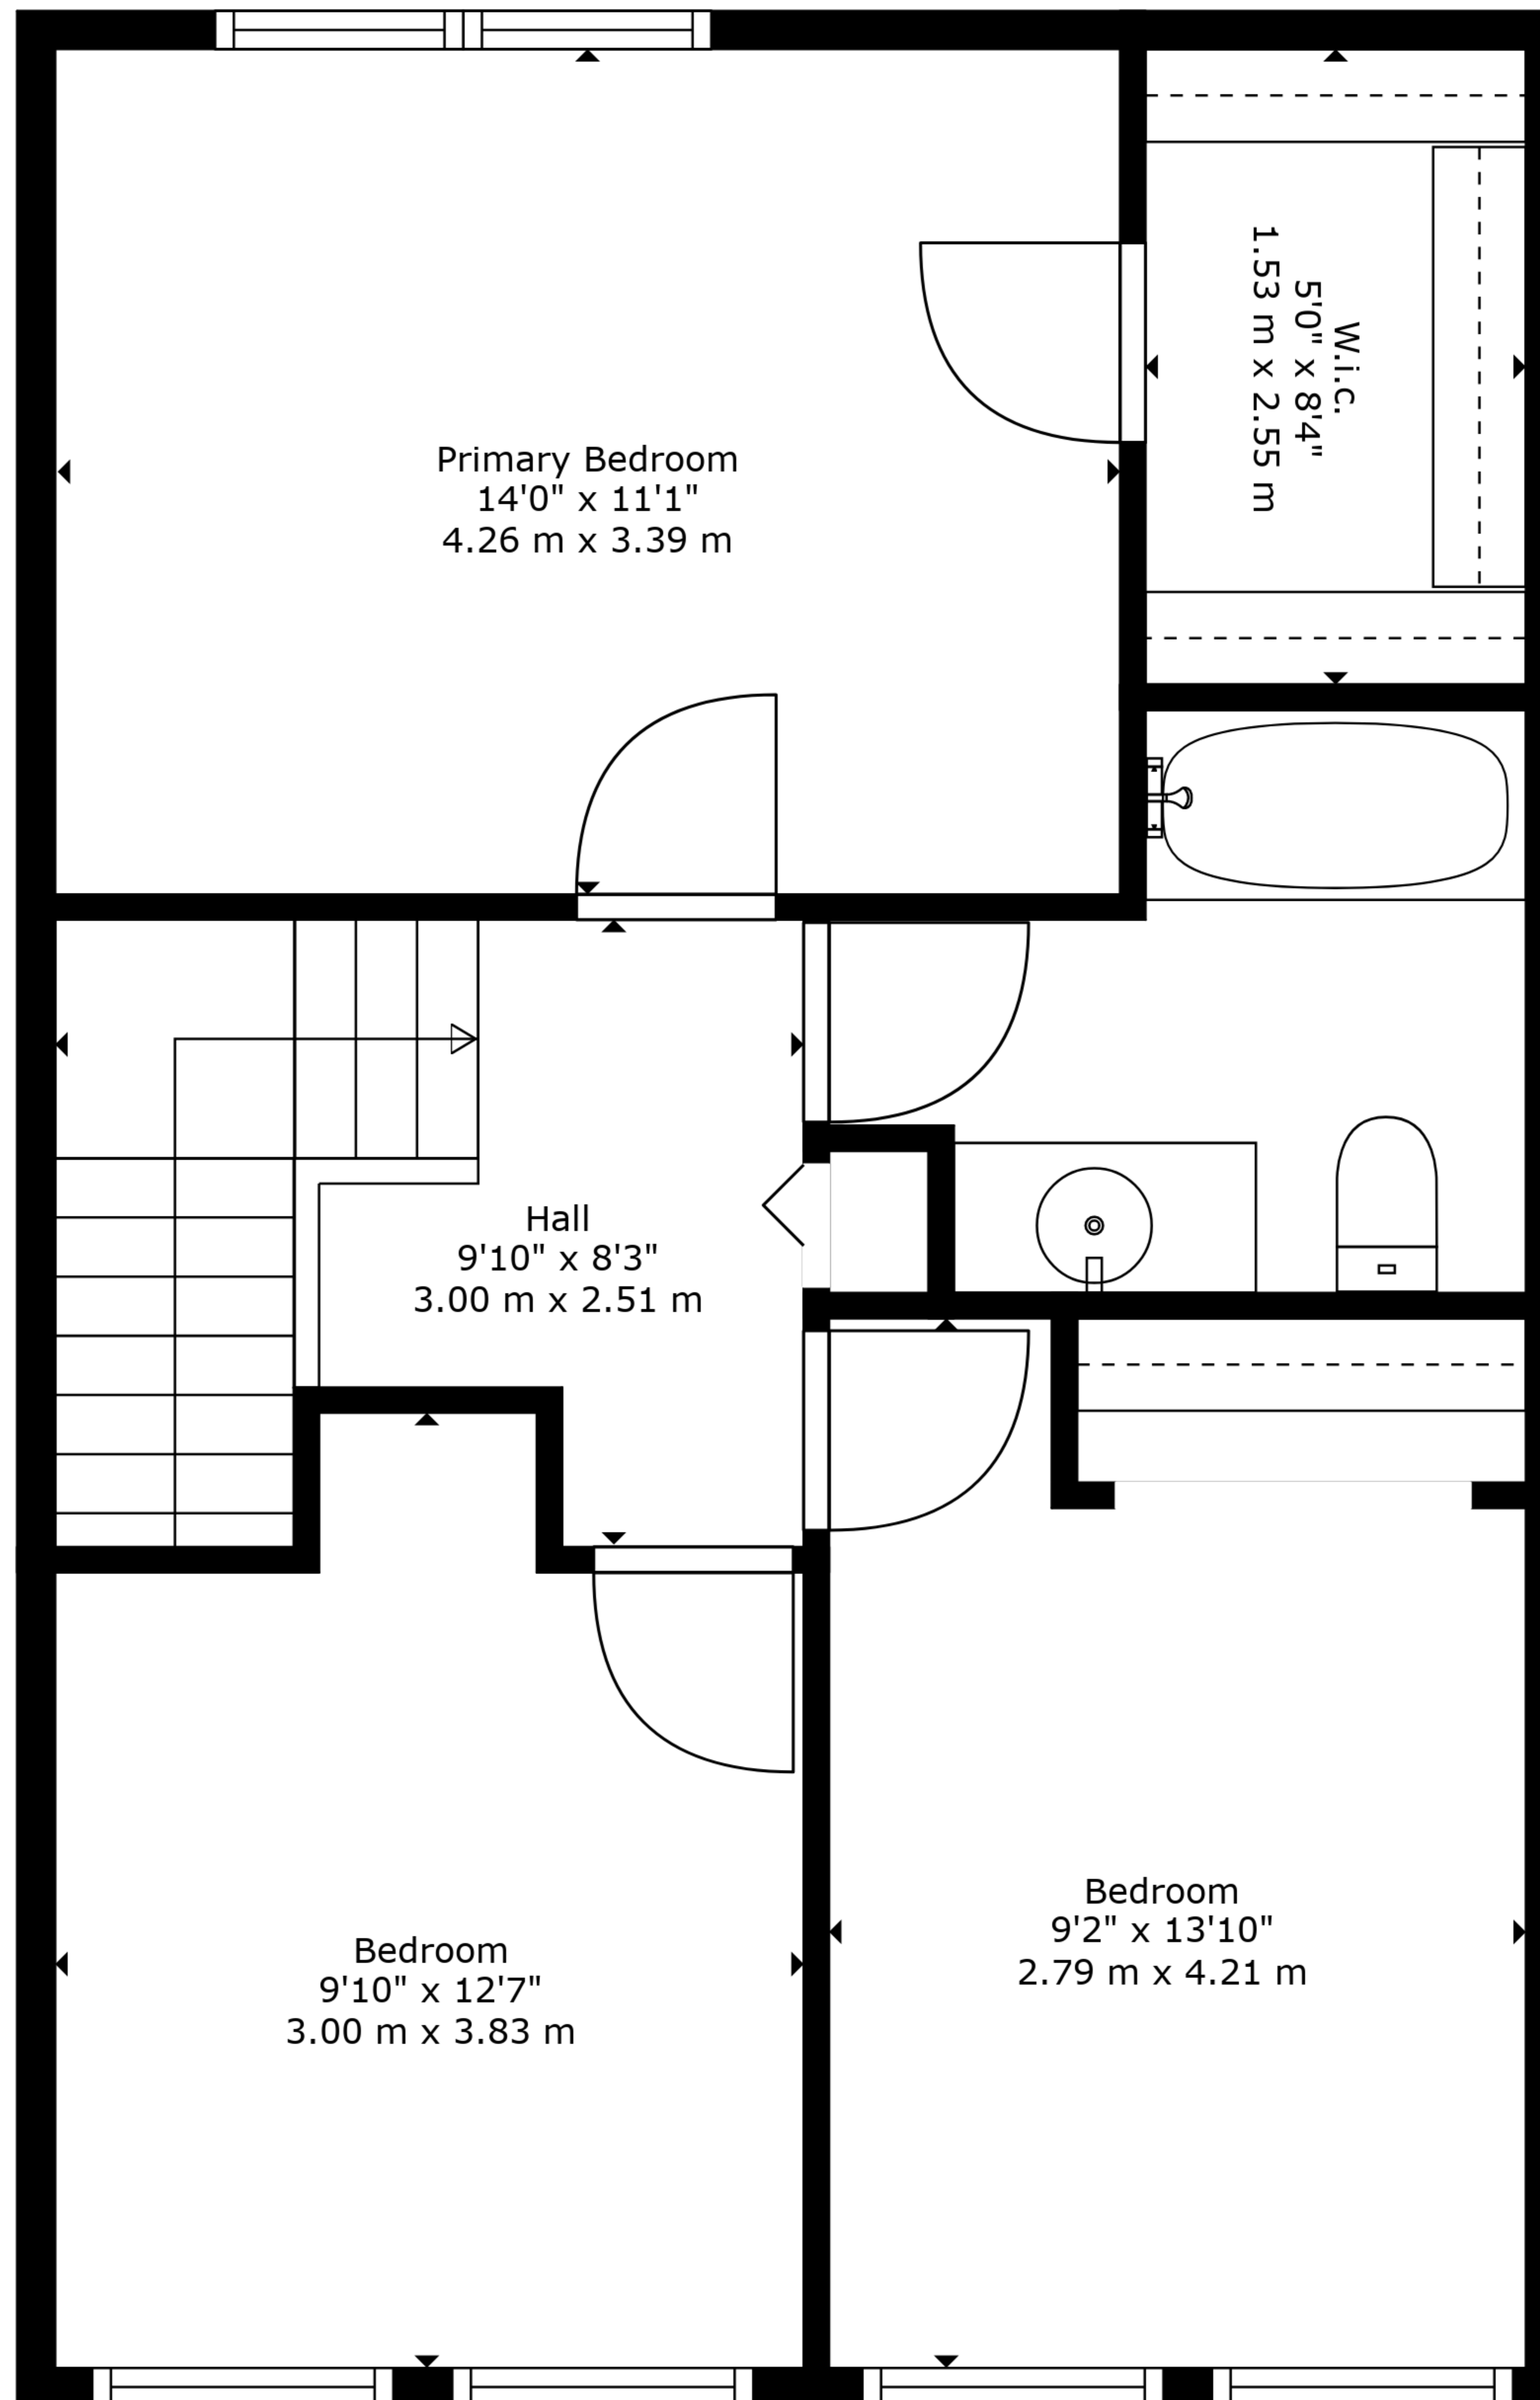

Floor 1

Floor 2

Floor 3

TOTAL: 1749 sq. ft, 163 m2
 BELOW GROUND: 549 sq. ft, 51 m2, FLOOR 2: 609 sq. ft, 57 m2, FLOOR 3: 591 sq. ft, 55 m2
 EXCLUDED AREAS: LAUNDRY: 24 sq. ft, 2 m2, FURNACE ROOM: 36 sq. ft, 3 m2, DECK: 298 sq. ft, 28 m2,
 PATIO: 145 sq. ft, 14 m2

TOTAL: 1749 sq. ft, 163 m²
 BELOW GROUND: 549 sq. ft, 51 m², FLOOR 2: 609 sq. ft, 57 m², FLOOR 3: 591 sq. ft, 55 m²
 EXCLUDED AREAS: LAUNDRY: 24 sq. ft, 2 m², FURNACE ROOM: 36 sq. ft, 3 m², DECK: 298 sq. ft, 28 m²,
 PATIO: 145 sq. ft, 14 m²

Information Is Calculated By Air Unlimited Corp. ; Deemed Highly Reliable But Not Guaranteed.

TOTAL: 1749 sq. ft, 163 m2
 BELOW GROUND: 549 sq. ft, 51 m2, FLOOR 2: 609 sq. ft, 57 m2, FLOOR 3: 591 sq. ft, 55 m2
 EXCLUDED AREAS: LAUNDRY: 24 sq. ft, 2 m2, FURNACE ROOM: 36 sq. ft, 3 m2, DECK: 298 sq. ft, 28 m2,
 PATIO: 145 sq. ft, 14 m2