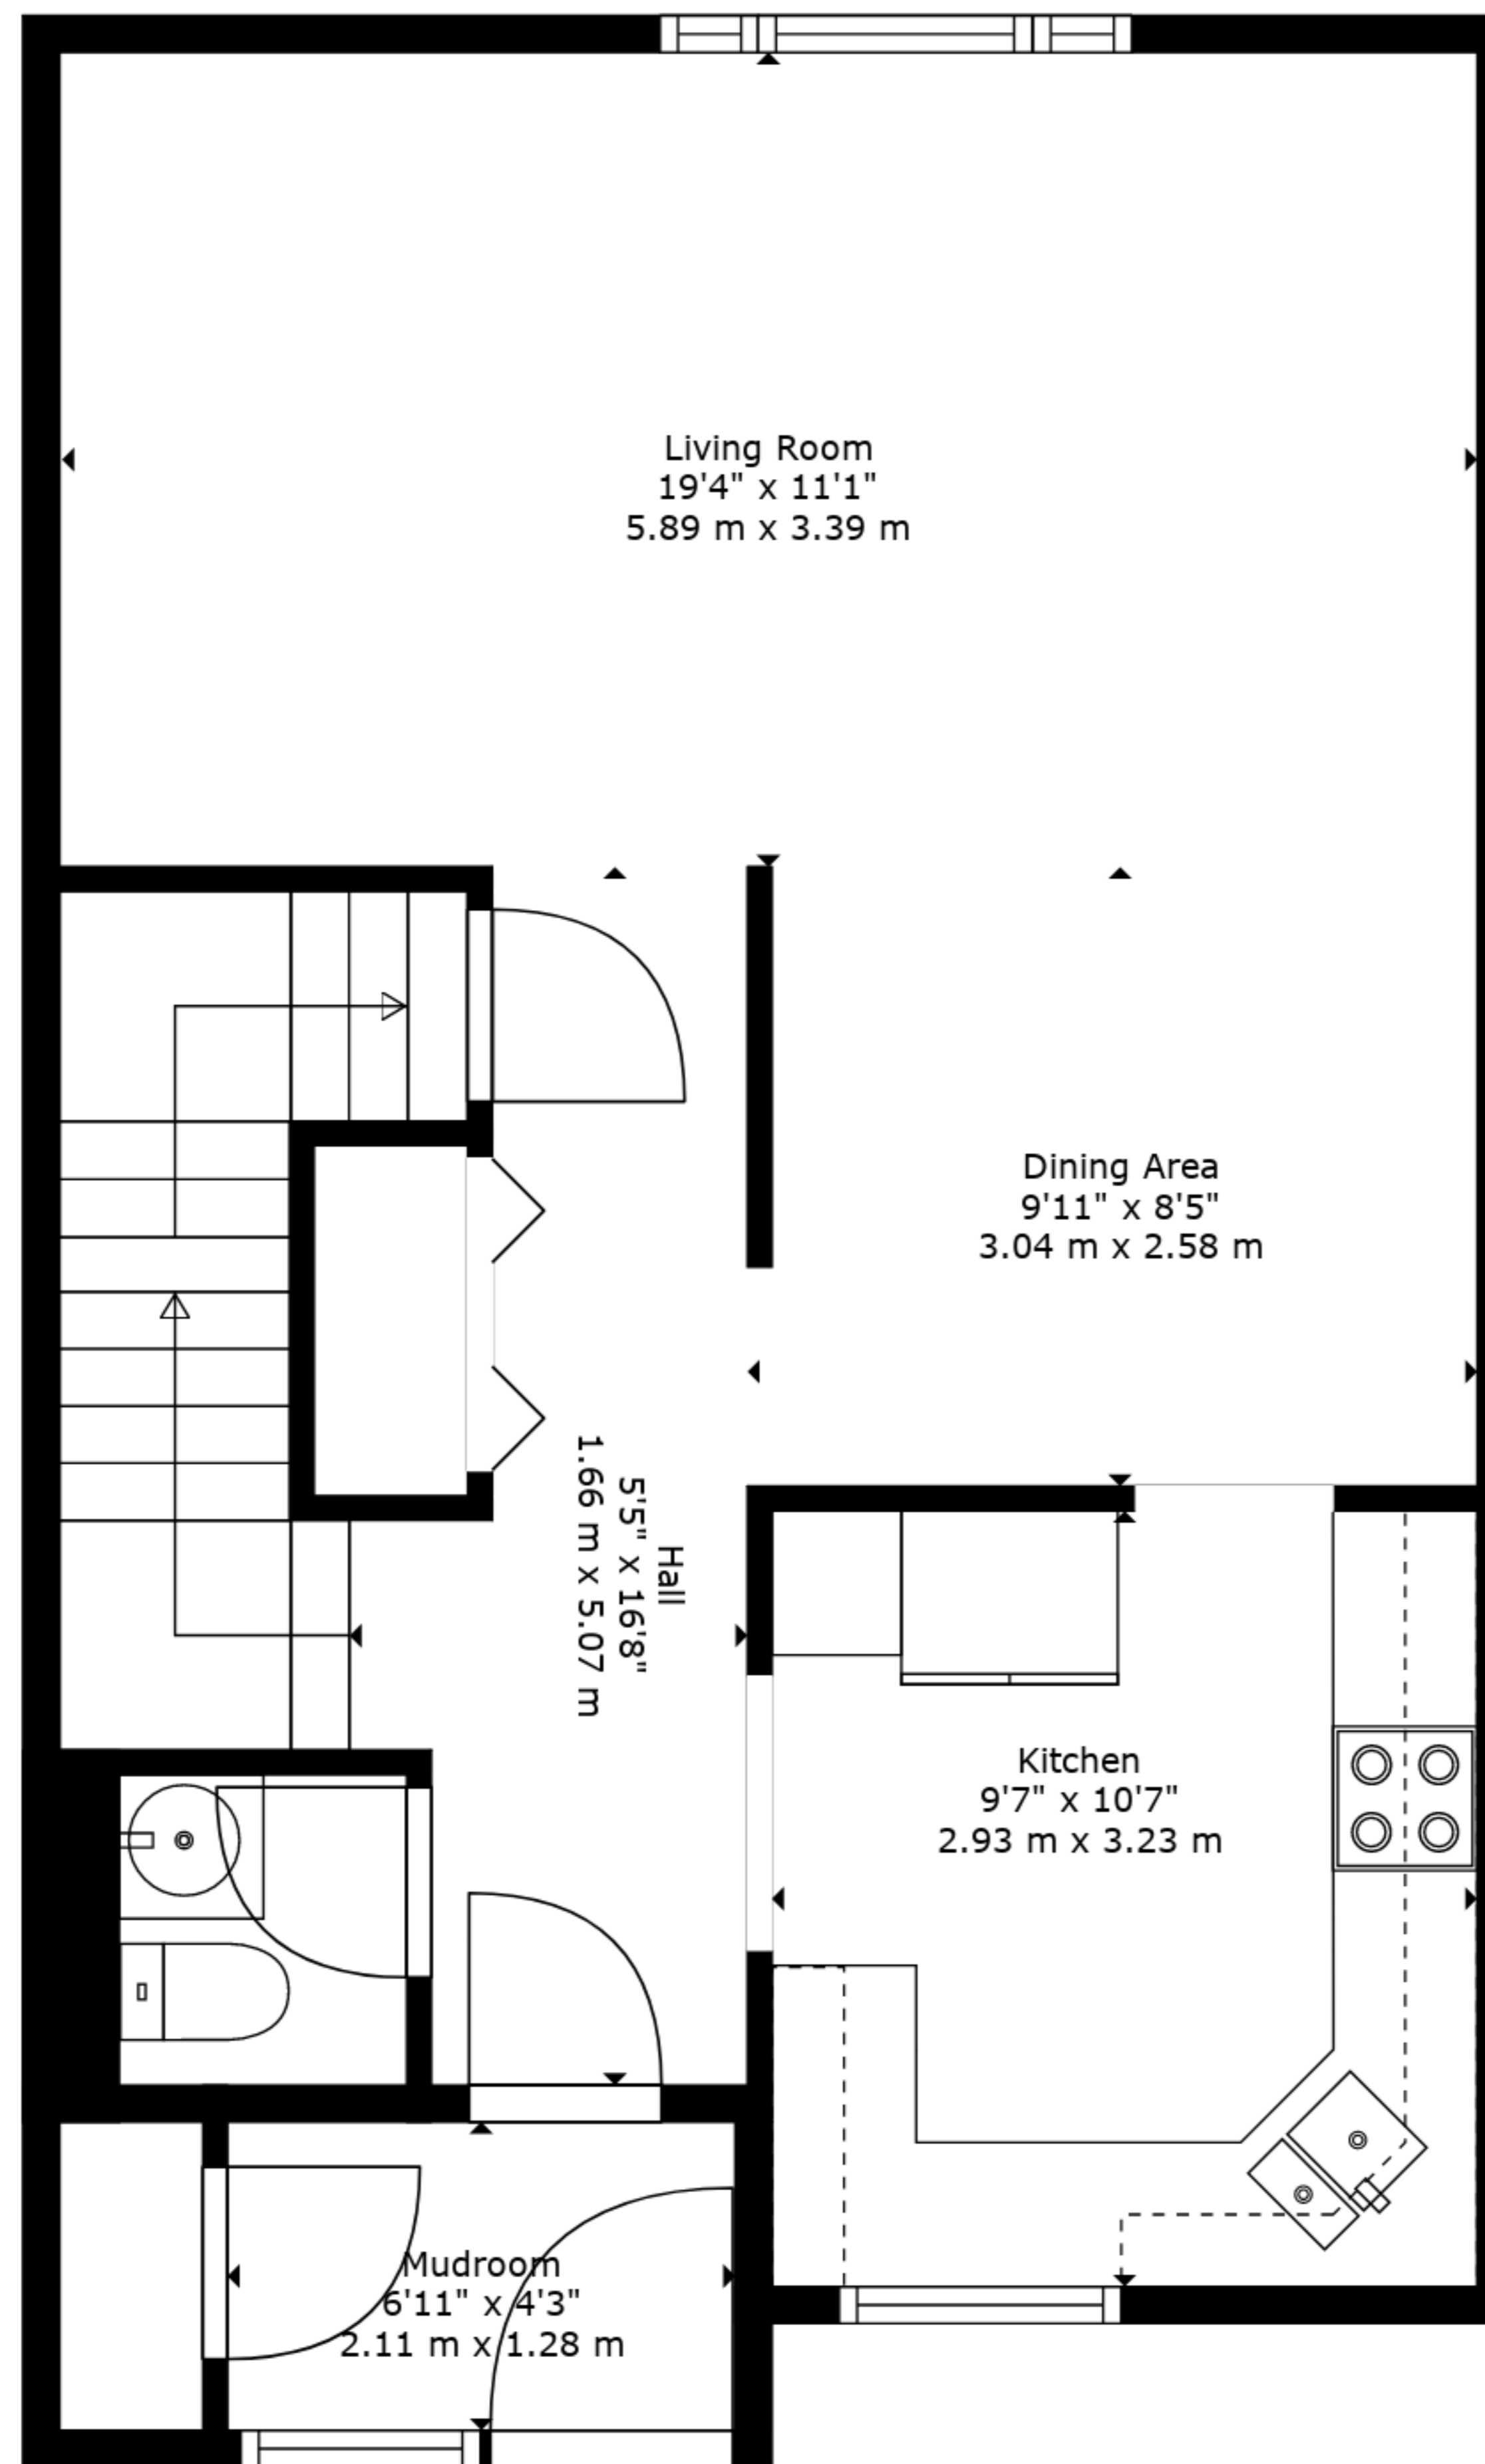

Floor 1

Floor 2

Floor 3

TOTAL: 1749 sq. ft, 163 m2
 BELOW GROUND: 549 sq. ft, 51 m2, FLOOR 2: 609 sq. ft, 57 m2, FLOOR 3: 591 sq. ft, 55 m2
 EXCLUDED AREAS: LAUNDRY: 24 sq. ft, 2 m2, FURNACE ROOM: 36 sq. ft, 3 m2, DECK: 298 sq. ft, 28 m2,
 PATIO: 145 sq. ft, 14 m2

TOTAL: 1749 sq. ft, 163 m²
 BELOW GROUND: 549 sq. ft, 51 m², FLOOR 2: 609 sq. ft, 57 m², FLOOR 3: 591 sq. ft, 55 m²
 EXCLUDED AREAS: LAUNDRY: 24 sq. ft, 2 m², FURNACE ROOM: 36 sq. ft, 3 m², DECK: 298 sq. ft, 28 m²,
 PATIO: 145 sq. ft, 14 m²

Information Is Calculated By Air Unlimited Corp. ; Deemed Highly Reliable But Not Guaranteed.

TOTAL: 1749 sq. ft, 163 m2
 BELOW GROUND: 549 sq. ft, 51 m2, FLOOR 2: 609 sq. ft, 57 m2, FLOOR 3: 591 sq. ft, 55 m2
 EXCLUDED AREAS: LAUNDRY: 24 sq. ft, 2 m2, FURNACE ROOM: 36 sq. ft, 3 m2, DECK: 298 sq. ft, 28 m2,
 PATIO: 145 sq. ft, 14 m2