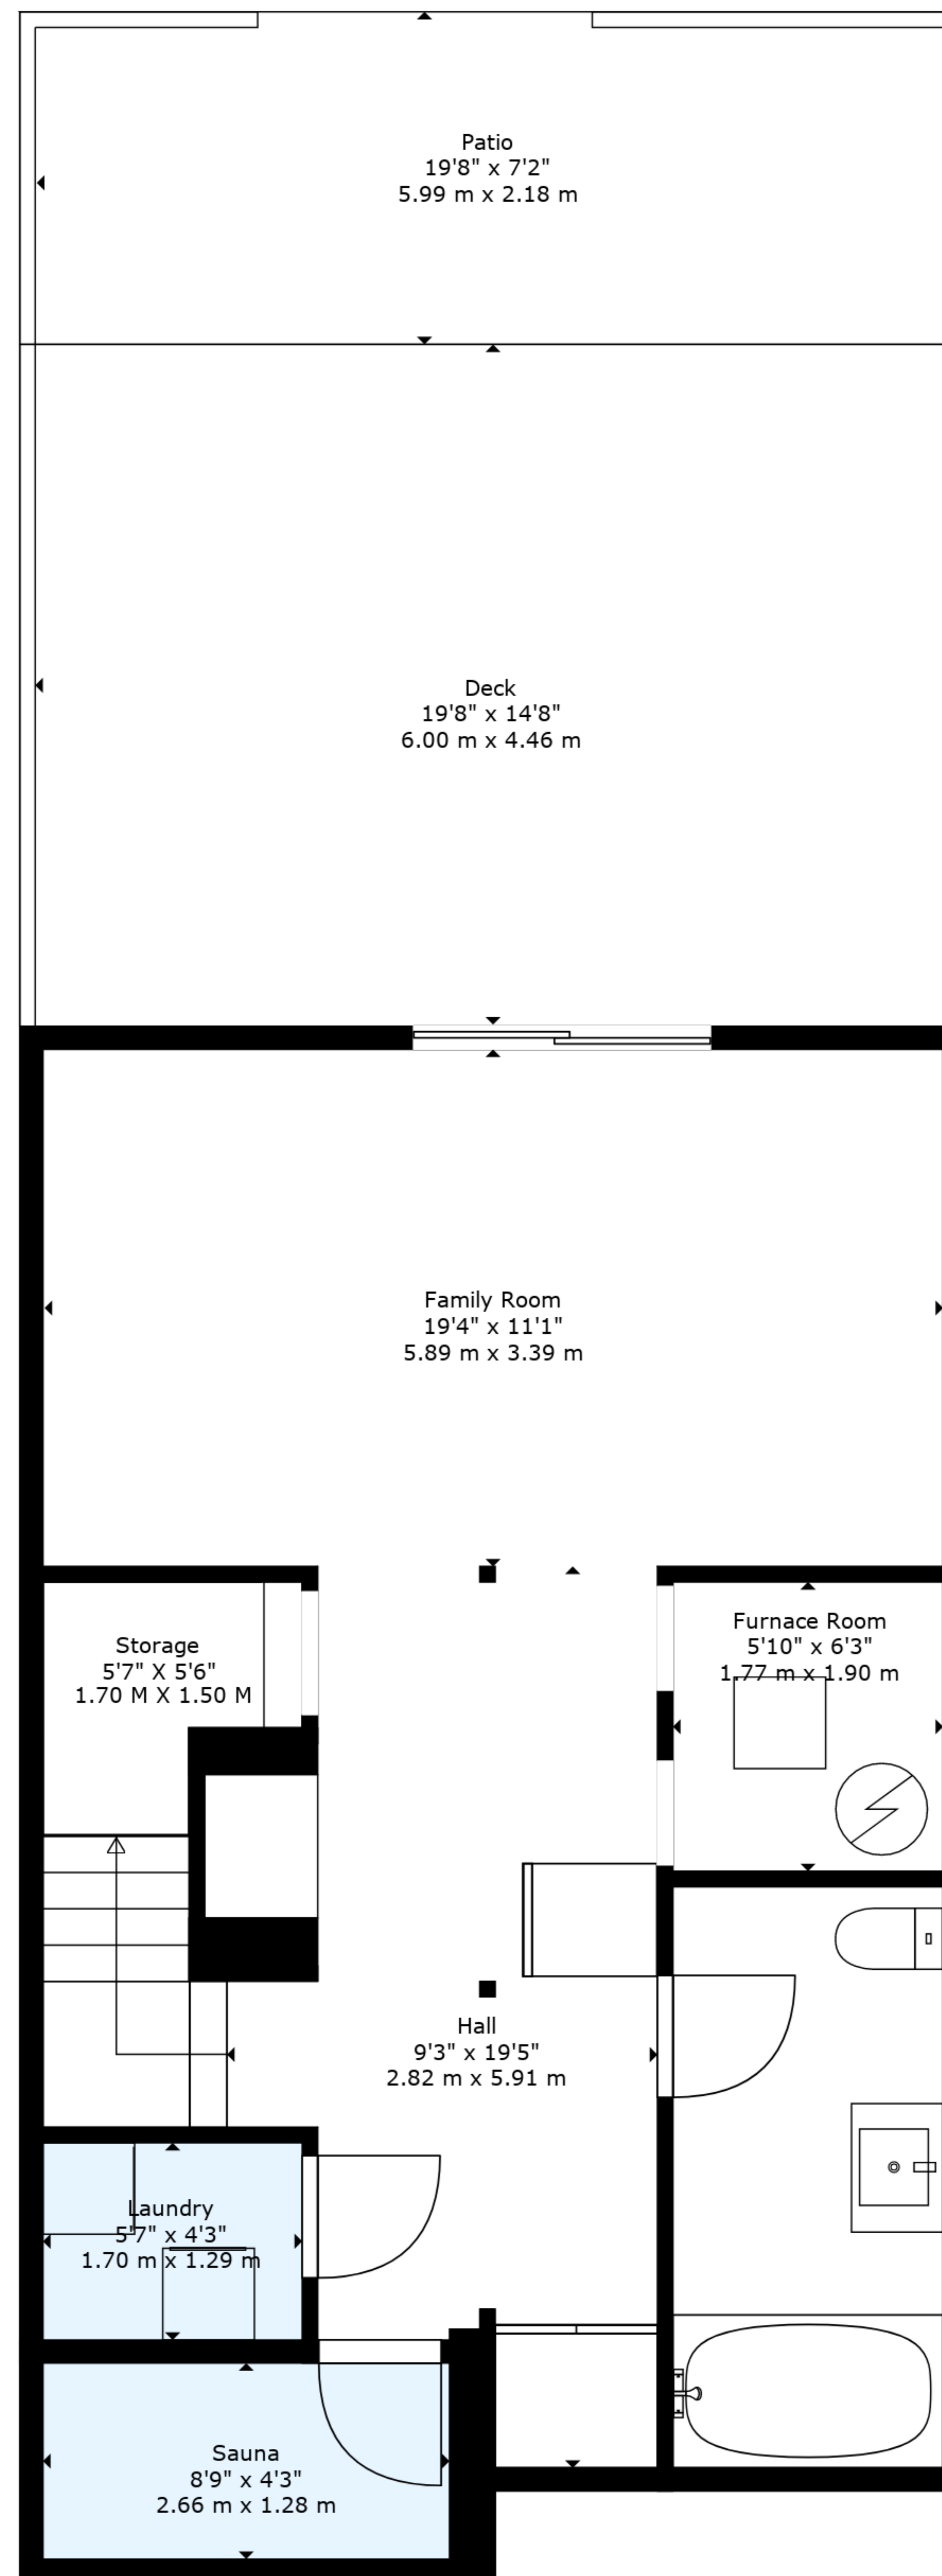

Floor 1

Floor 2

Floor 3

TOTAL: 1749 sq. ft, 163 m2
 BELOW GROUND: 549 sq. ft, 51 m2, FLOOR 2: 609 sq. ft, 57 m2, FLOOR 3: 591 sq. ft, 55 m2
 EXCLUDED AREAS: LAUNDRY: 24 sq. ft, 2 m2, FURNACE ROOM: 36 sq. ft, 3 m2, DECK: 298 sq. ft, 28 m2,
 PATIO: 145 sq. ft, 14 m2

TOTAL: 1749 sq. ft, 163 m²
 BELOW GROUND: 549 sq. ft, 51 m², FLOOR 2: 609 sq. ft, 57 m², FLOOR 3: 591 sq. ft, 55 m²
 EXCLUDED AREAS: LAUNDRY: 24 sq. ft, 2 m², FURNACE ROOM: 36 sq. ft, 3 m², DECK: 298 sq. ft, 28 m²,
 PATIO: 145 sq. ft, 14 m²

Information Is Calculated By Air Unlimited Corp. ; Deemed Highly Reliable But Not Guaranteed.

TOTAL: 1749 sq. ft, 163 m2
 BELOW GROUND: 549 sq. ft, 51 m2, FLOOR 2: 609 sq. ft, 57 m2, FLOOR 3: 591 sq. ft, 55 m2
 EXCLUDED AREAS: LAUNDRY: 24 sq. ft, 2 m2, FURNACE ROOM: 36 sq. ft, 3 m2, DECK: 298 sq. ft, 28 m2,
 PATIO: 145 sq. ft, 14 m2