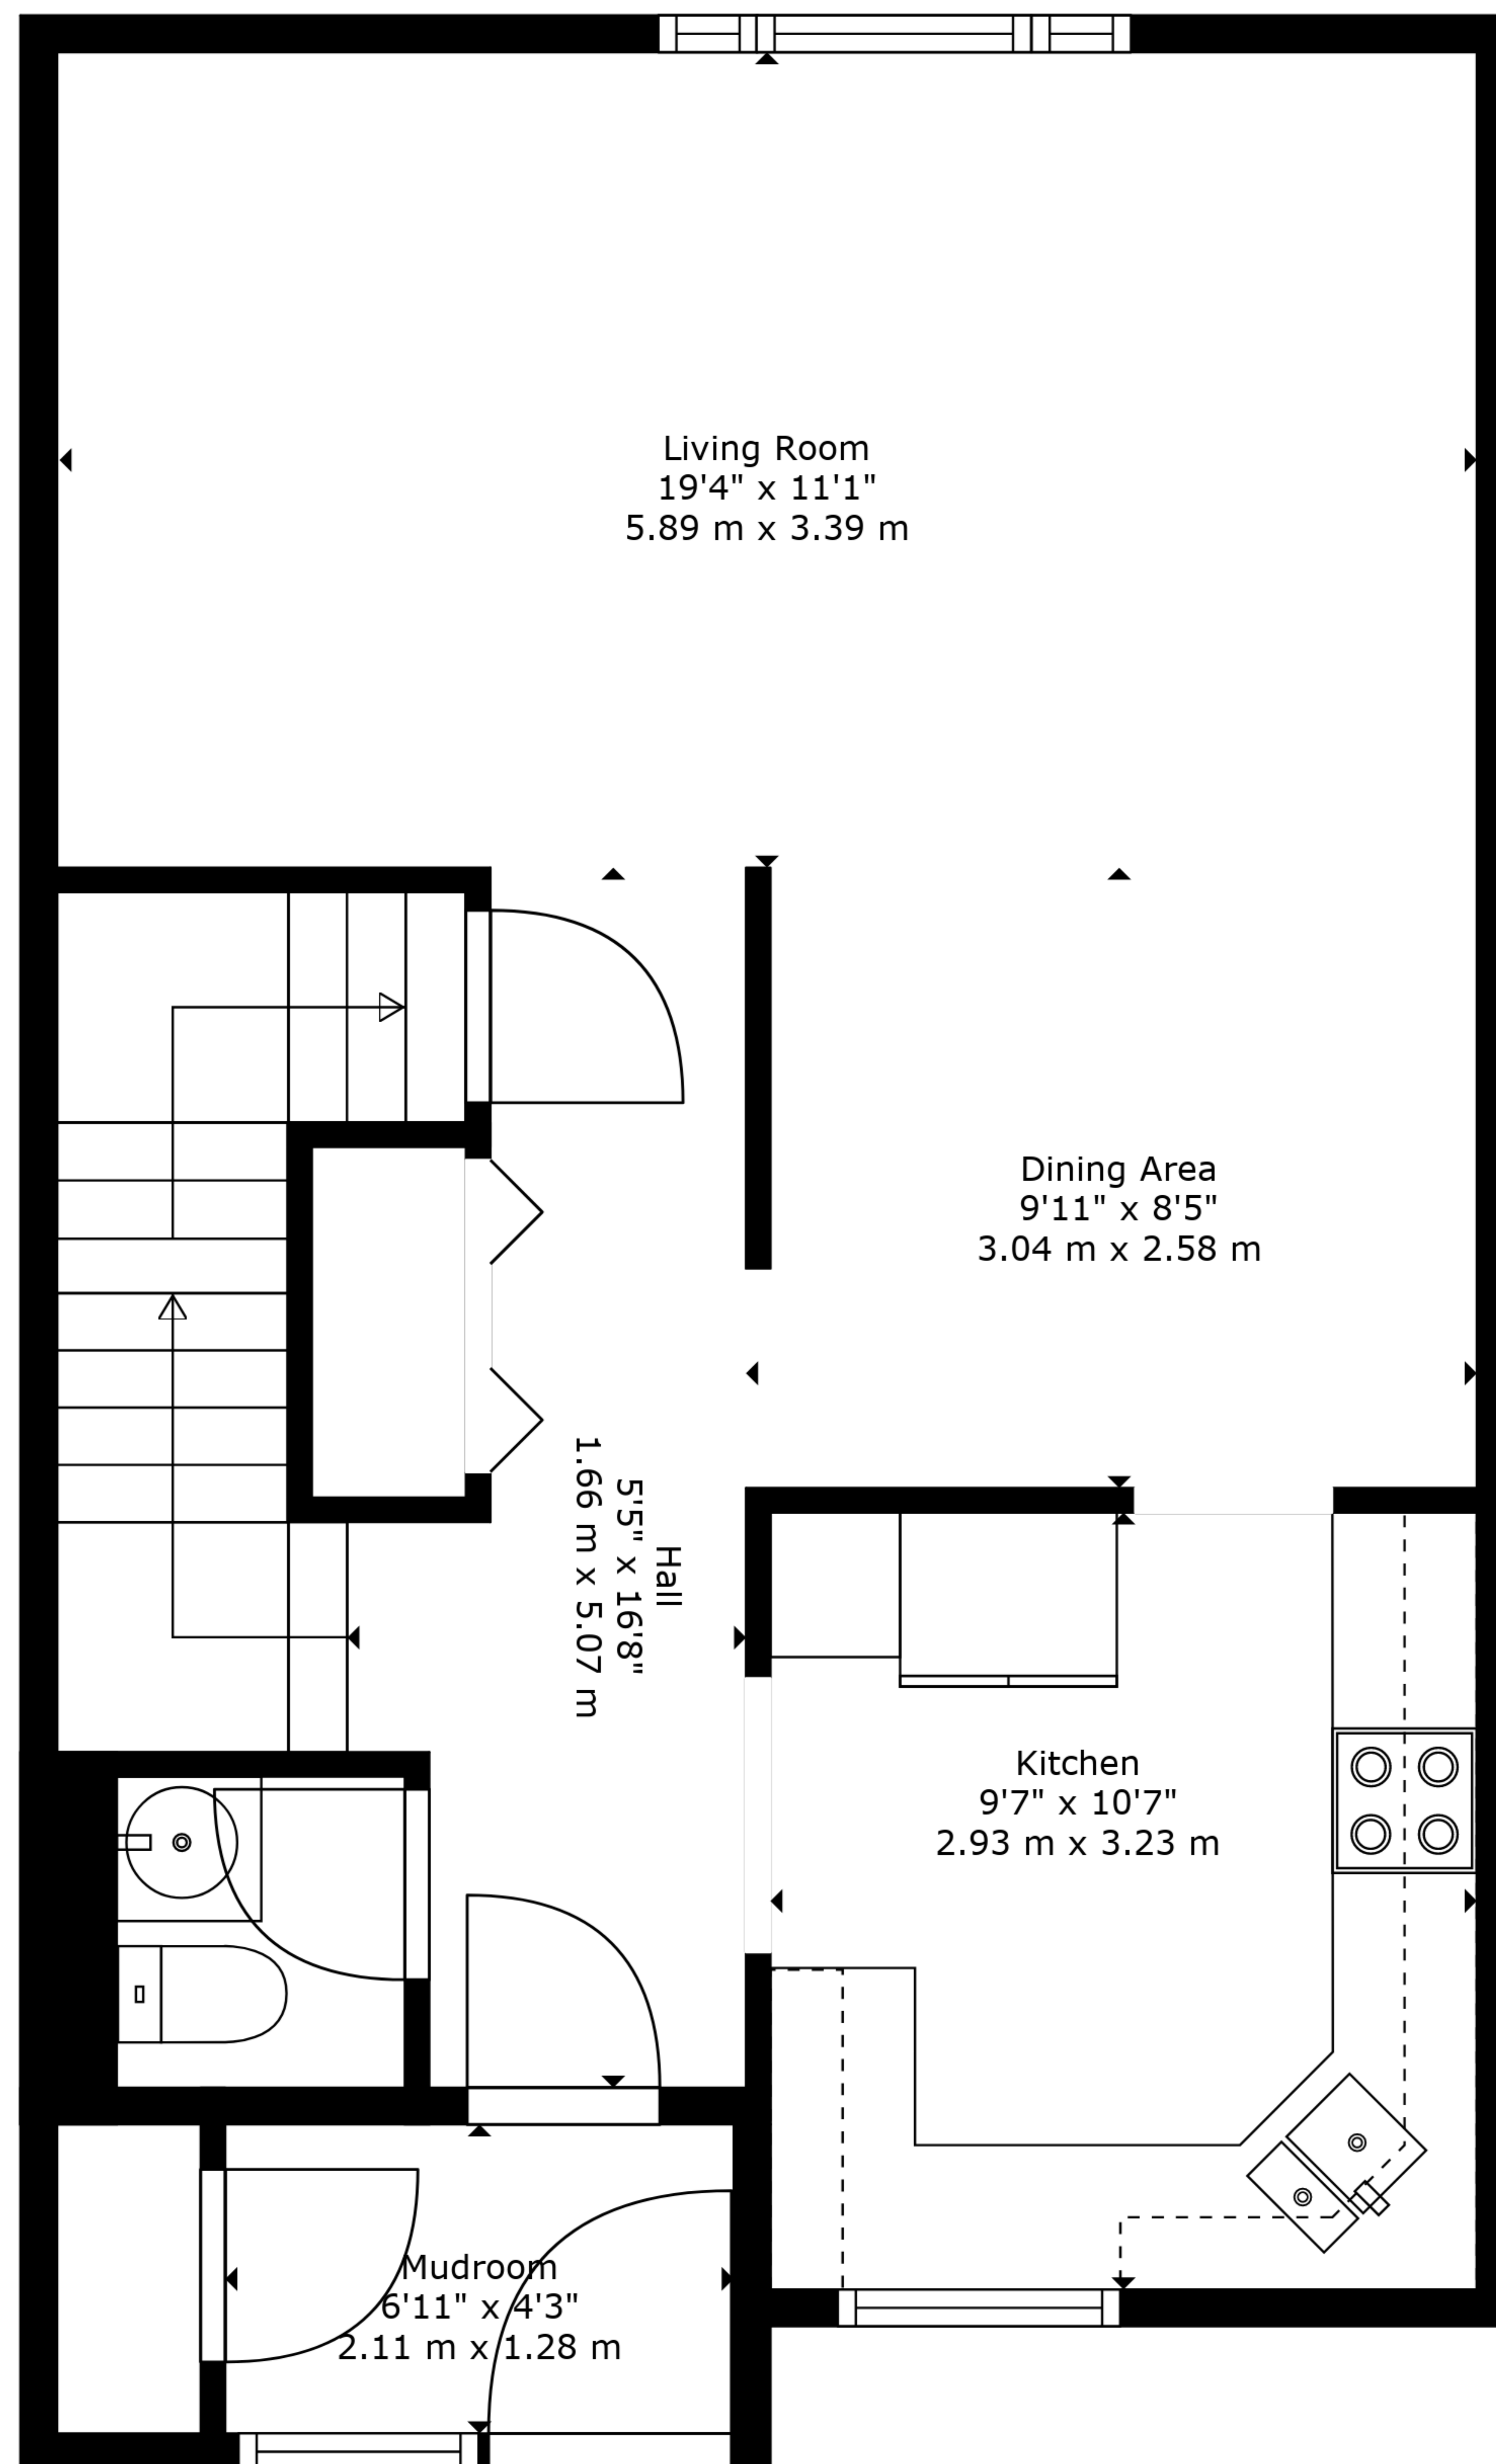

Floor 1

Floor 2

Floor 3

TOTAL: 1749 sq. ft, 163 m2
 BELOW GROUND: 549 sq. ft, 51 m2, FLOOR 2: 609 sq. ft, 57 m2, FLOOR 3: 591 sq. ft, 55 m2
 EXCLUDED AREAS: LAUNDRY: 24 sq. ft, 2 m2, FURNACE ROOM: 36 sq. ft, 3 m2, DECK: 298 sq. ft, 28 m2,
 PATIO: 145 sq. ft, 14 m2

TOTAL: 1749 sq. ft, 163 m²
 BELOW GROUND: 549 sq. ft, 51 m², FLOOR 2: 609 sq. ft, 57 m², FLOOR 3: 591 sq. ft, 55 m²
 EXCLUDED AREAS: LAUNDRY: 24 sq. ft, 2 m², FURNACE ROOM: 36 sq. ft, 3 m², DECK: 298 sq. ft, 28 m²,
 PATIO: 145 sq. ft, 14 m²

Information Is Calculated By Air Unlimited Corp. ; Deemed Highly Reliable But Not Guaranteed.

TOTAL: 1749 sq. ft, 163 m2
 BELOW GROUND: 549 sq. ft, 51 m2, FLOOR 2: 609 sq. ft, 57 m2, FLOOR 3: 591 sq. ft, 55 m2
 EXCLUDED AREAS: LAUNDRY: 24 sq. ft, 2 m2, FURNACE ROOM: 36 sq. ft, 3 m2, DECK: 298 sq. ft, 28 m2,
 PATIO: 145 sq. ft, 14 m2