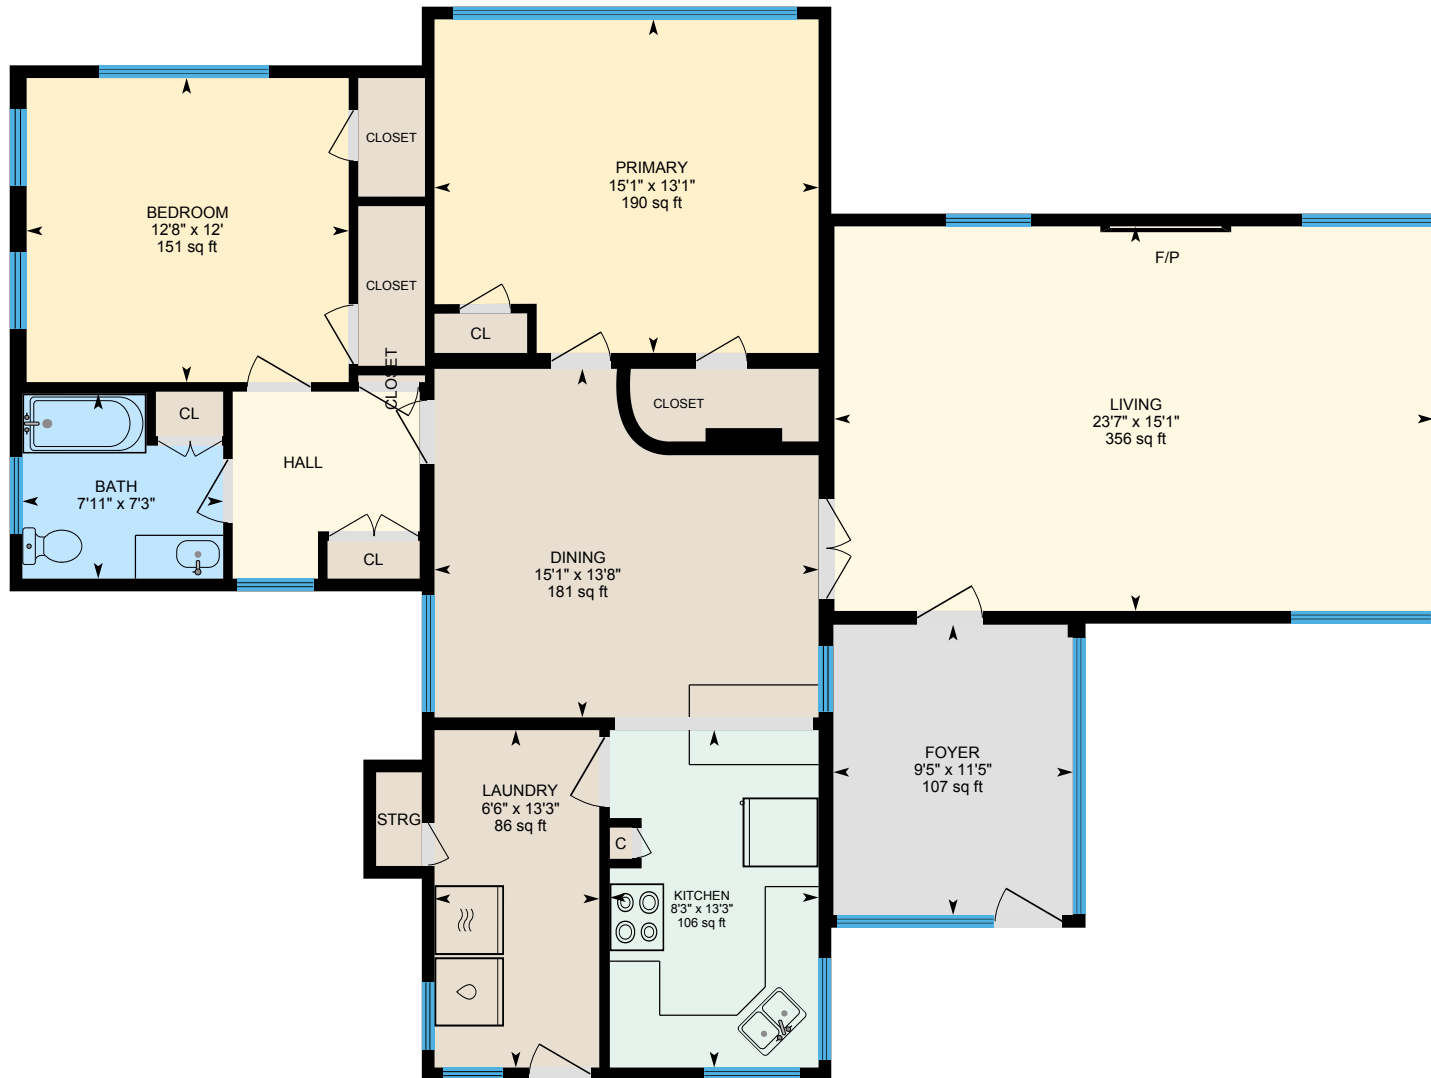

# 5524 E Whitmore Ave, Hughson, CA

Main Home Finished Area 1533.87 sq ft

PREPARED: 2024/02/27

White regions are excluded from total floor area in iGUIDE floor plans. All room dimensions and floor areas must be considered approximate and are subject to independent verification.