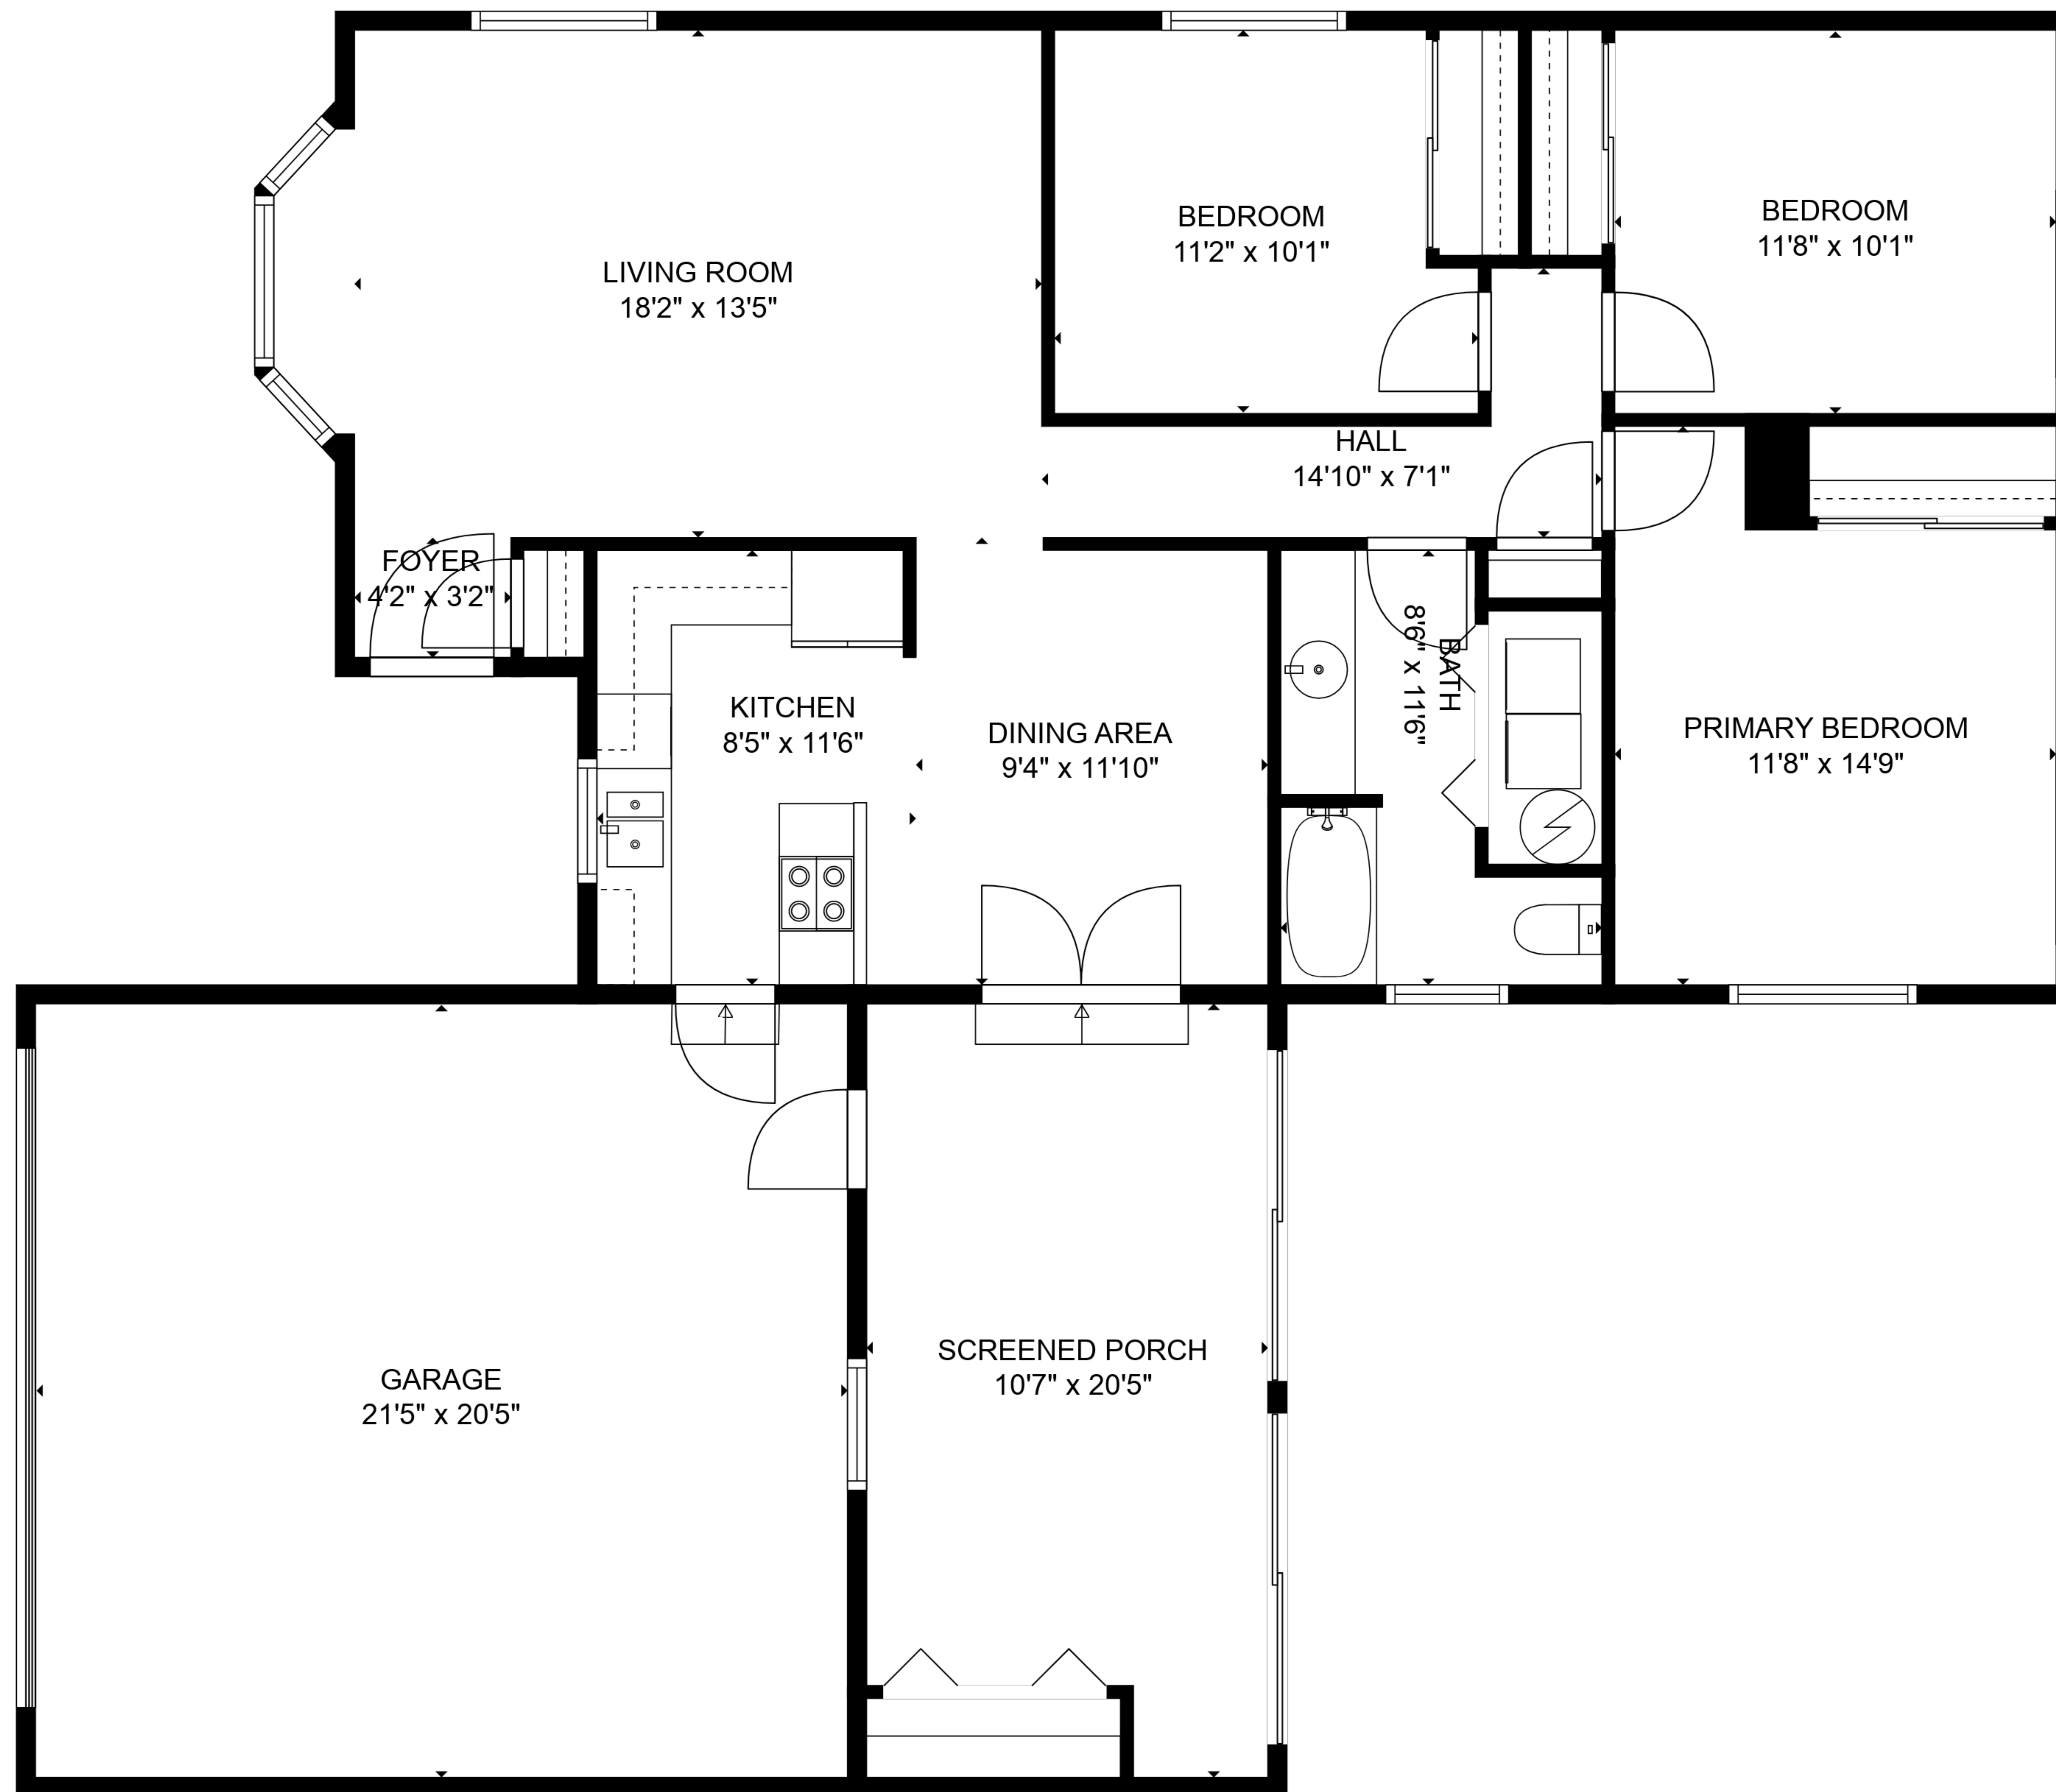

TOTAL: 1093 sq. ft

FLOOR 1: 1093 sq. ft

EXCLUDED AREAS: SCREENED PORCH: 200 sq. ft, GARAGE: 438 sq. ft, BAY WINDOW: 15 sq. ft

SIZES AND DIMENSIONS ARE APPROXIMATE, ACTUAL MAY VARY.

TOTAL: 1093 sq. ft

FLOOR 1: 1093 sq. ft

EXCLUDED AREAS: SCREENED PORCH: 200 sq. ft, GARAGE: 438 sq. ft, BAY WINDOW: 15 sq. ft

SIZES AND DIMENSIONS ARE APPROXIMATE, ACTUAL MAY VARY.