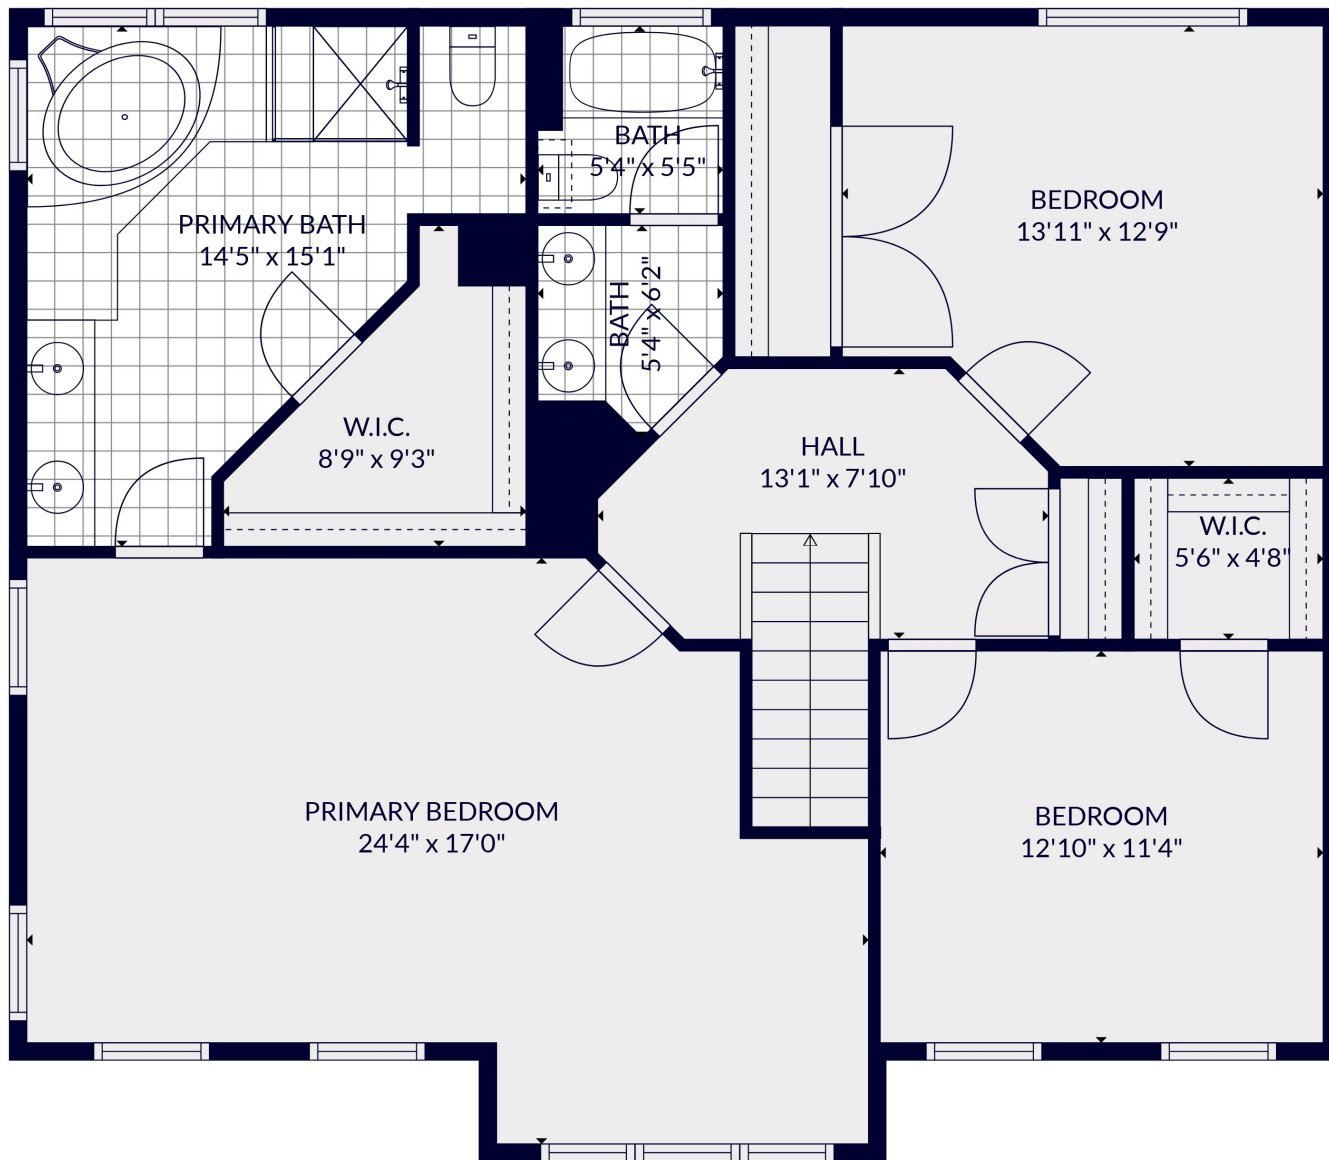

Total scanned area: 5132 sq. ft

Total scanned area: 5132 sq. ft

Total scanned area: 5132 sq. ft

Total scanned area: 5132 sq. ft