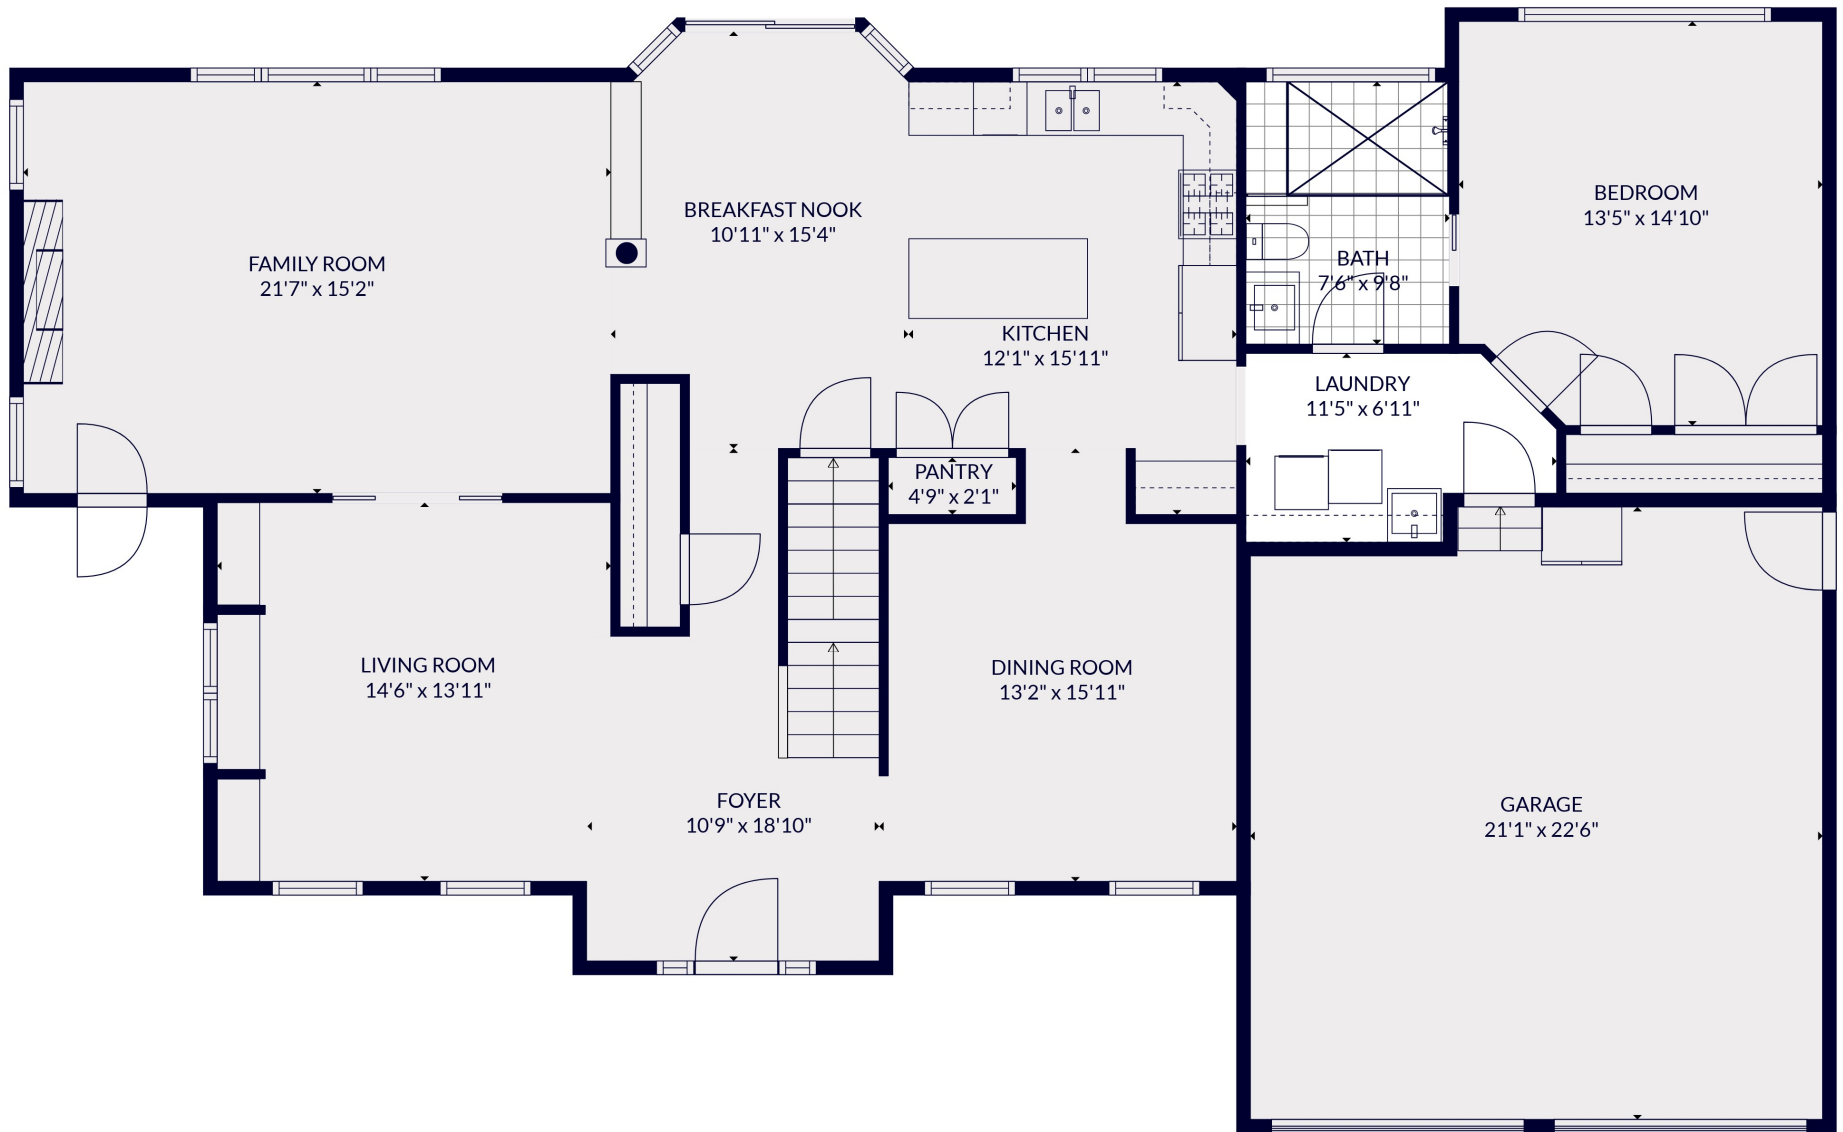

Total scanned area: 5132 sq. ft

Total scanned area: 5132 sq. ft

Total scanned area: 5132 sq. ft

Total scanned area: 5132 sq. ft