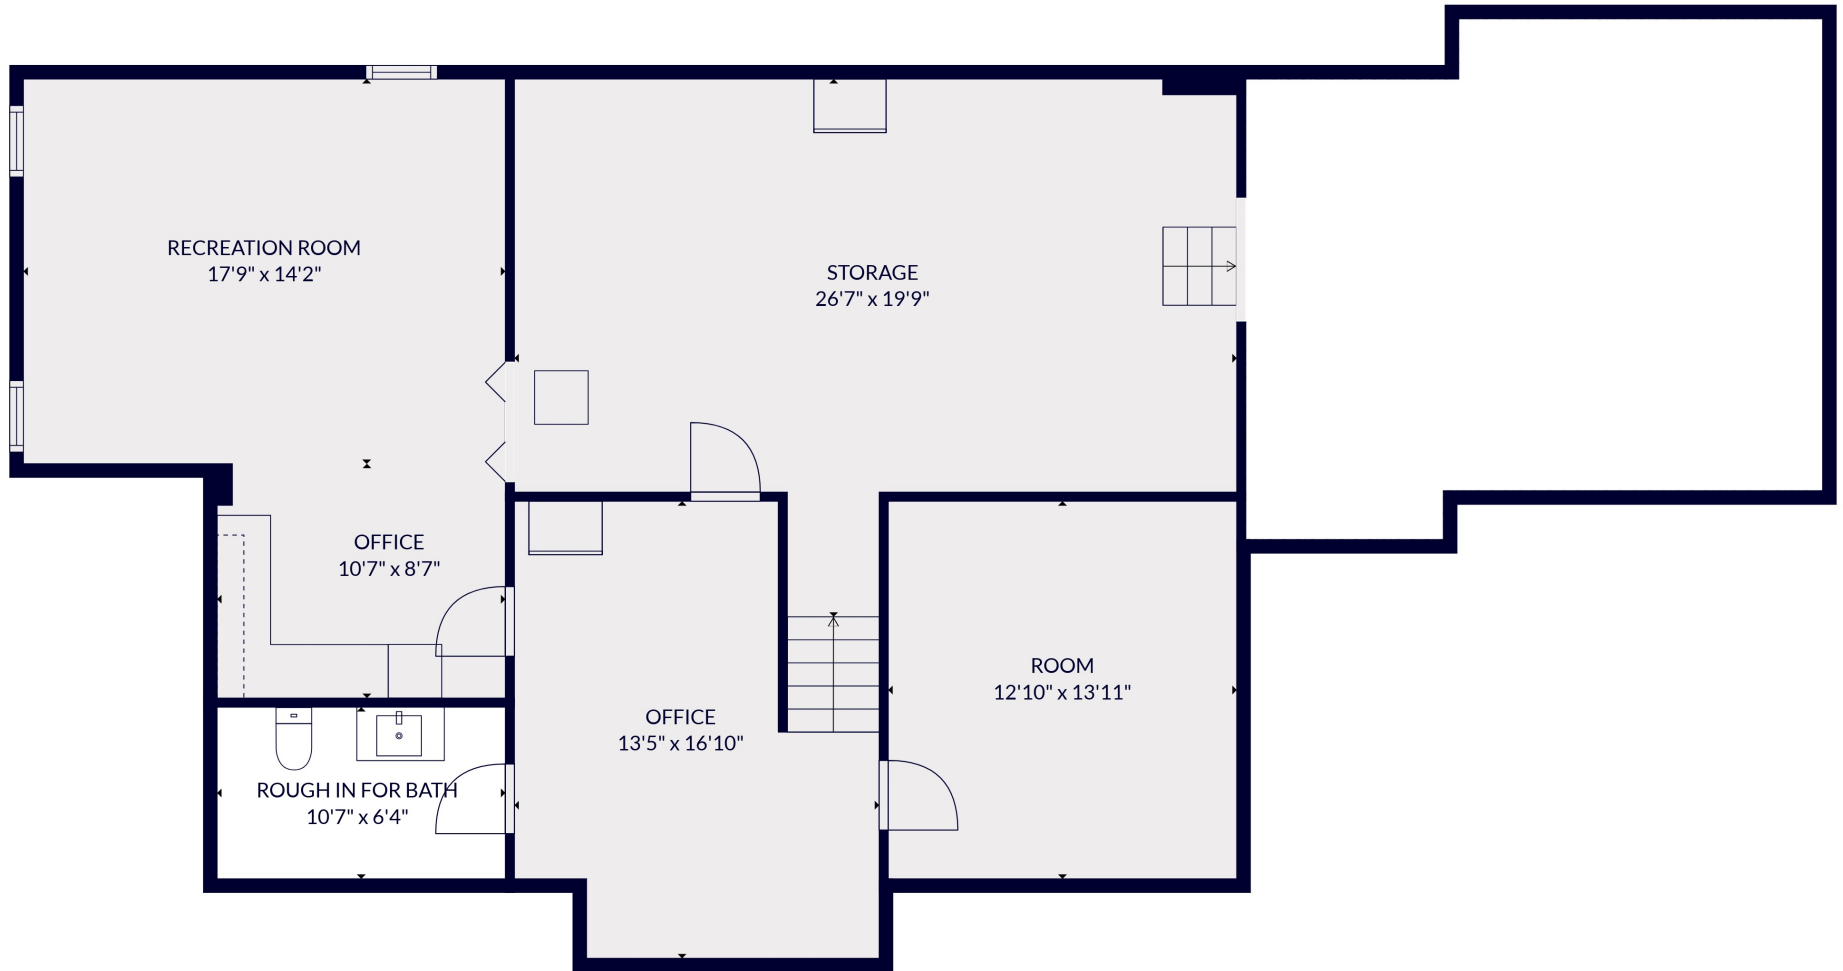

Total scanned area: 5132 sq. ft

Total scanned area: 5132 sq. ft

Total scanned area: 5132 sq. ft

Total scanned area: 5132 sq. ft