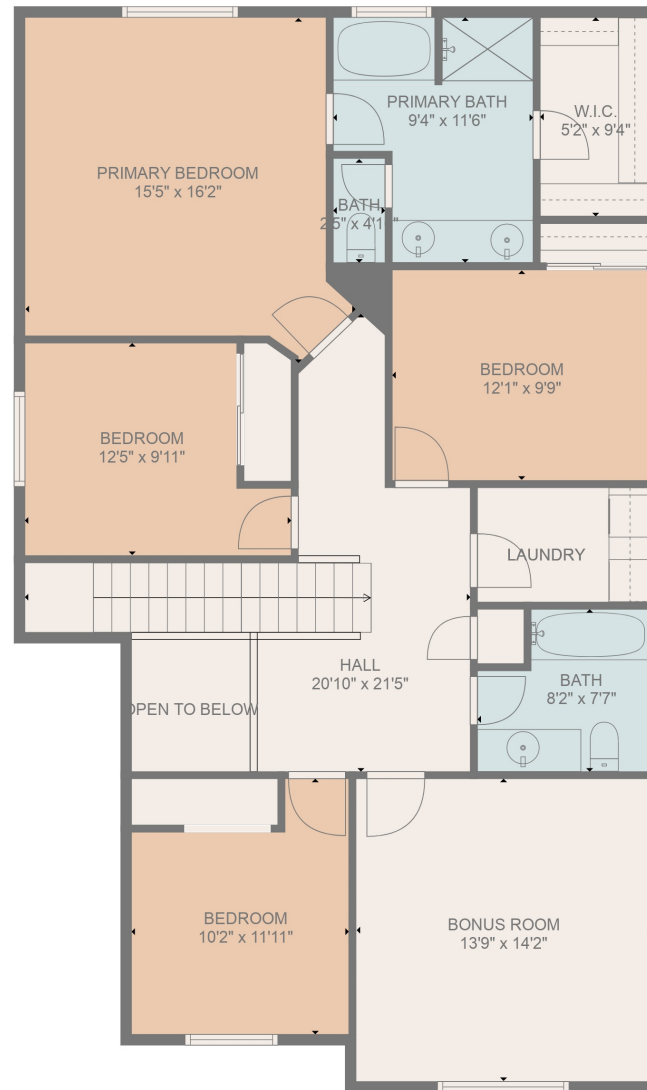

FLOOR 1

FLOOR 2

Total scanned area: 2767 sq. ft

MEASUREMENTS ARE DEEMED HIGHLY RELIABLE BUT NOT GUARANTEED

Total scanned area: 2767 sq. ft

MEASUREMENTS ARE DEEMED HIGHLY RELIABLE BUT NOT GUARANTEED

Total scanned area: 2767 sq. ft