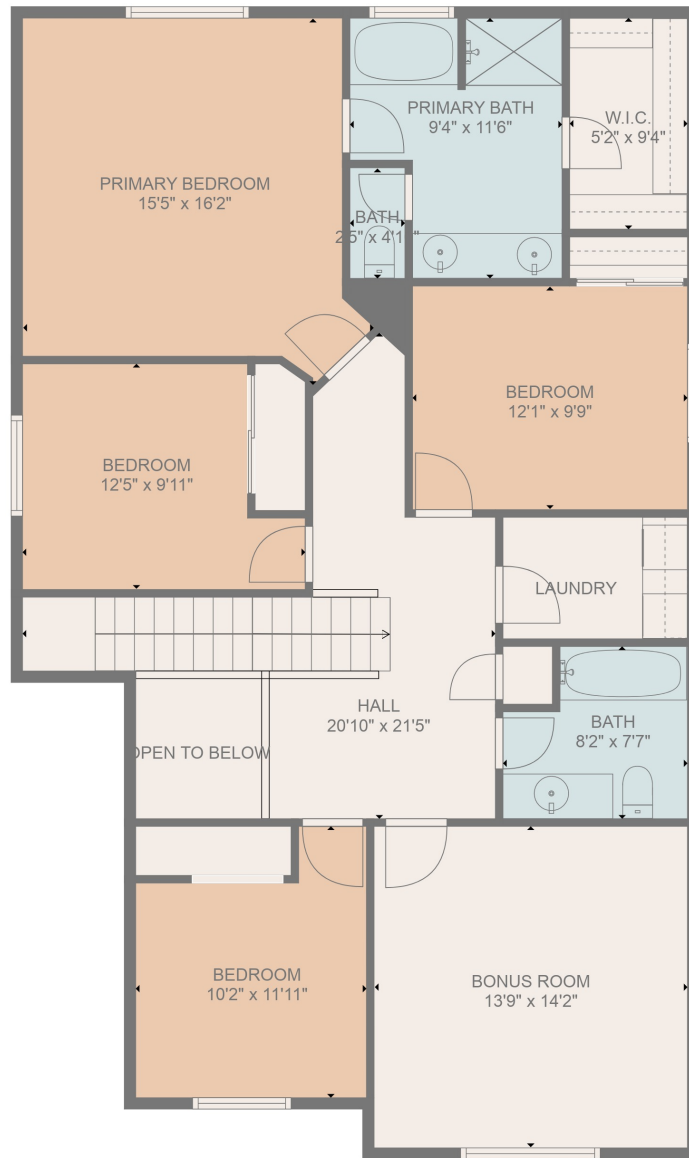

FLOOR 1

FLOOR 2

Total scanned area: 2767 sq. ft

MEASUREMENTS ARE DEEMED HIGHLY RELIABLE BUT NOT GUARANTEED

Total scanned area: 2767 sq. ft

MEASUREMENTS ARE DEEMED HIGHLY RELIABLE BUT NOT GUARANTEED

Total scanned area: 2767 sq. ft