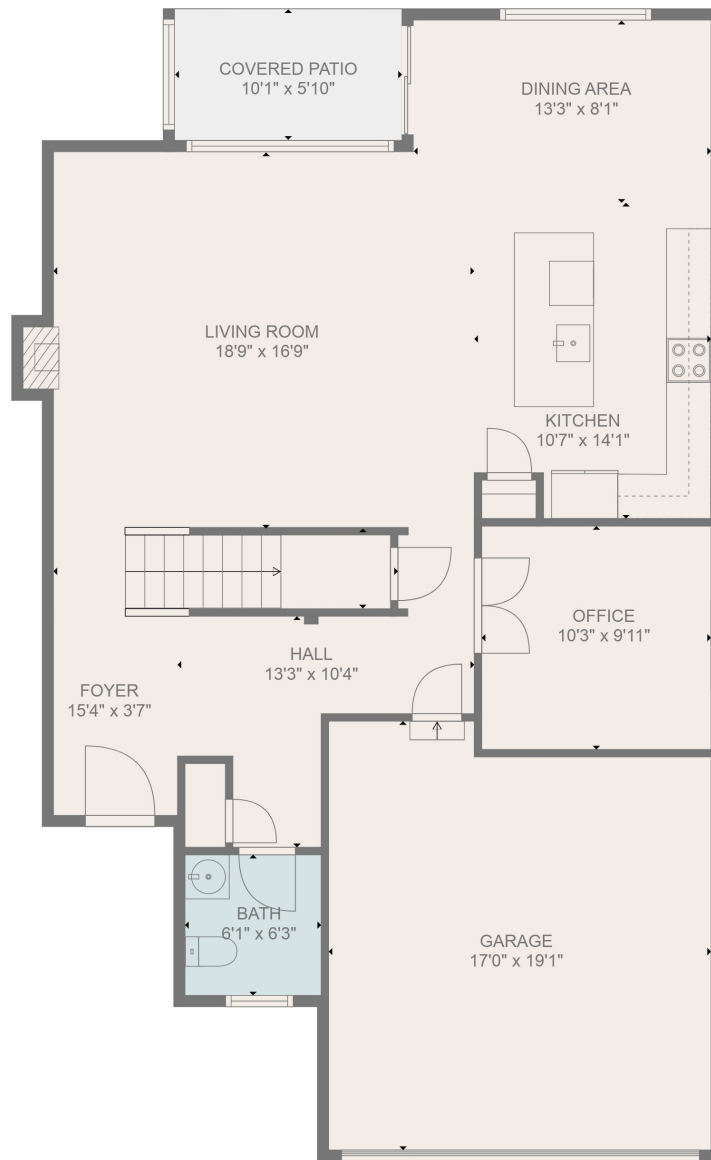

FLOOR 1

FLOOR 2

Total scanned area: 2767 sq. ft

MEASUREMENTS ARE DEEMED HIGHLY RELIABLE BUT NOT GUARANTEED

Total scanned area: 2767 sq. ft

MEASUREMENTS ARE DEEMED HIGHLY RELIABLE BUT NOT GUARANTEED

Total scanned area: 2767 sq. ft