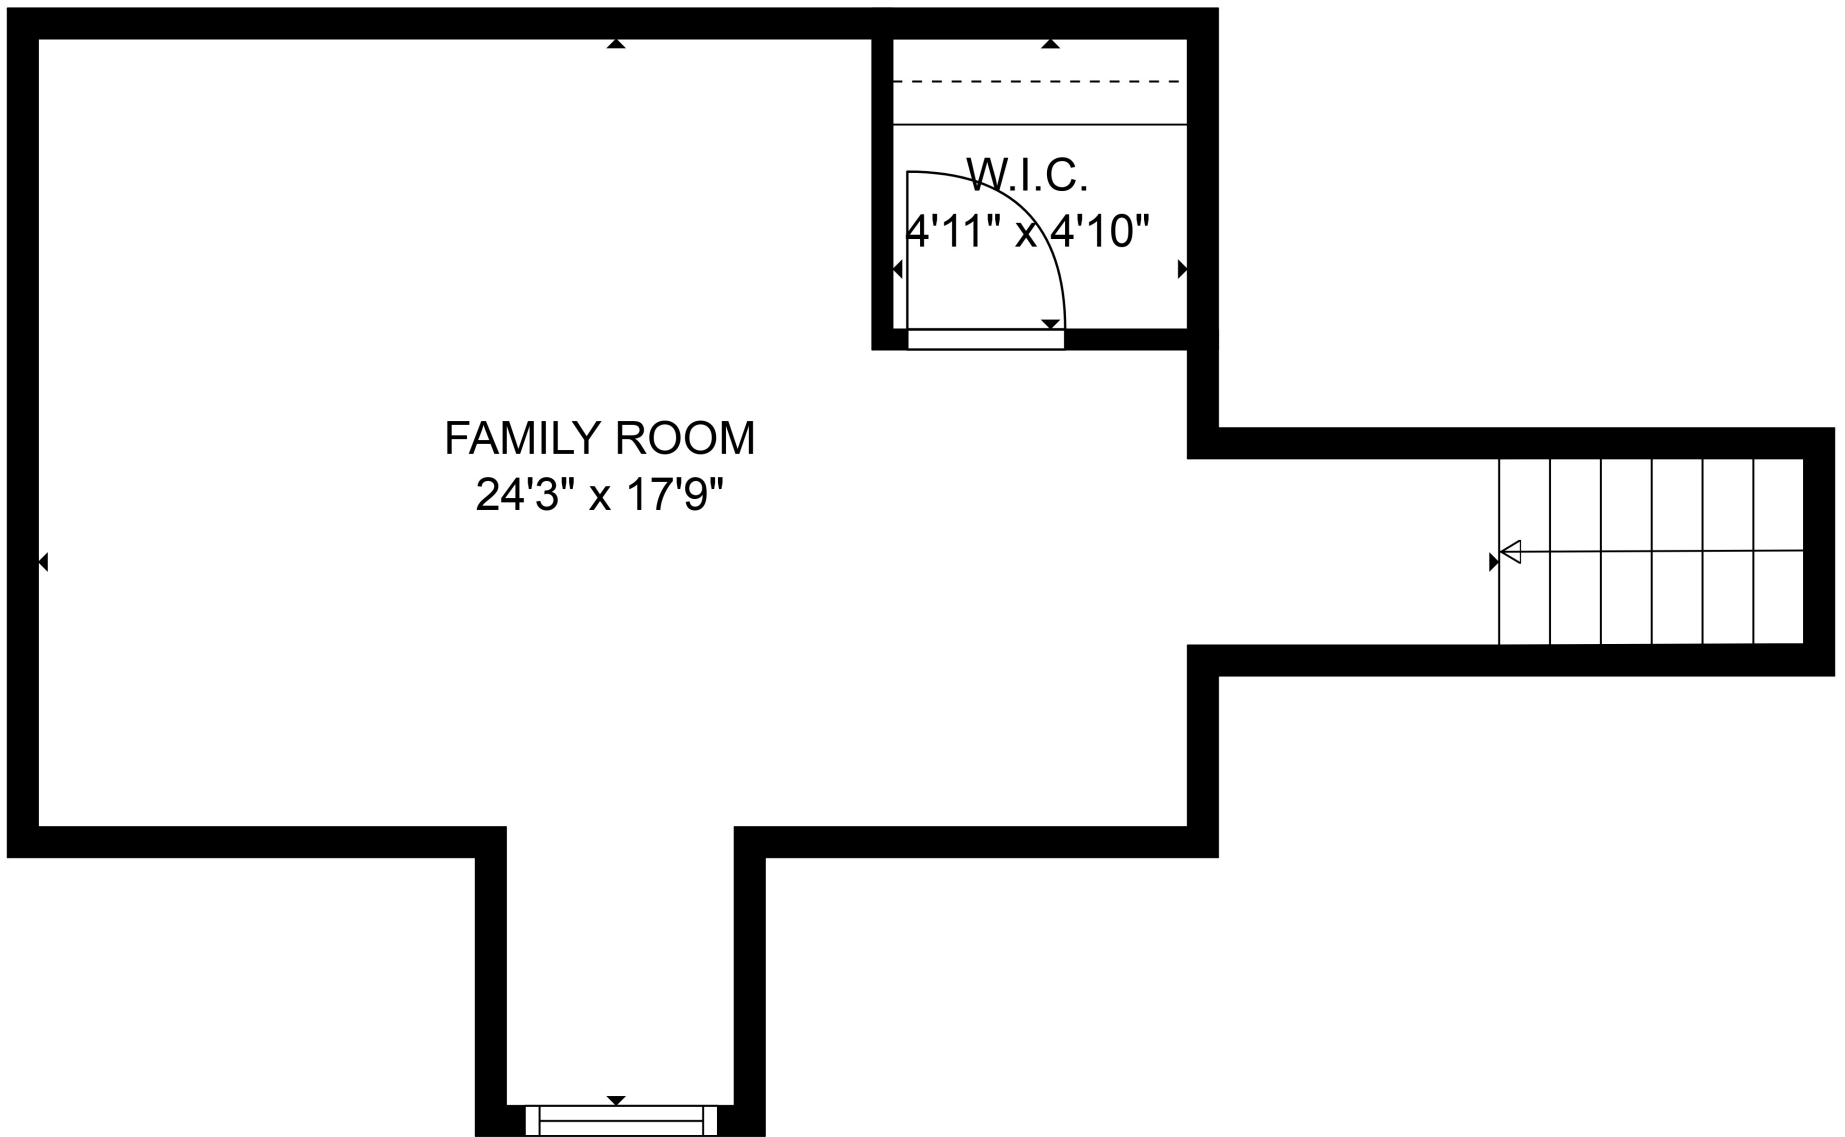

Total scanned area: 1681 sq. ft

MEASUREMENTS ARE CALCULATED BY CUBICASA TECHNOLOGY. DEEMED HIGHLY RELIABLE BUT NOT GUARANTEED.

FAMILY ROOM  
24'3" x 17'9"

W.I.C.  
4'11" x 4'10"

Total scanned area: 1681 sq. ft

MEASUREMENTS ARE CALCULATED BY CUBICASA TECHNOLOGY. DEEMED HIGHLY RELIABLE BUT NOT GUARANTEED.

Total scanned area: 1681 sq. ft

MEASUREMENTS ARE CALCULATED BY CUBICASA TECHNOLOGY. DEEMED HIGHLY RELIABLE BUT NOT GUARANTEED.