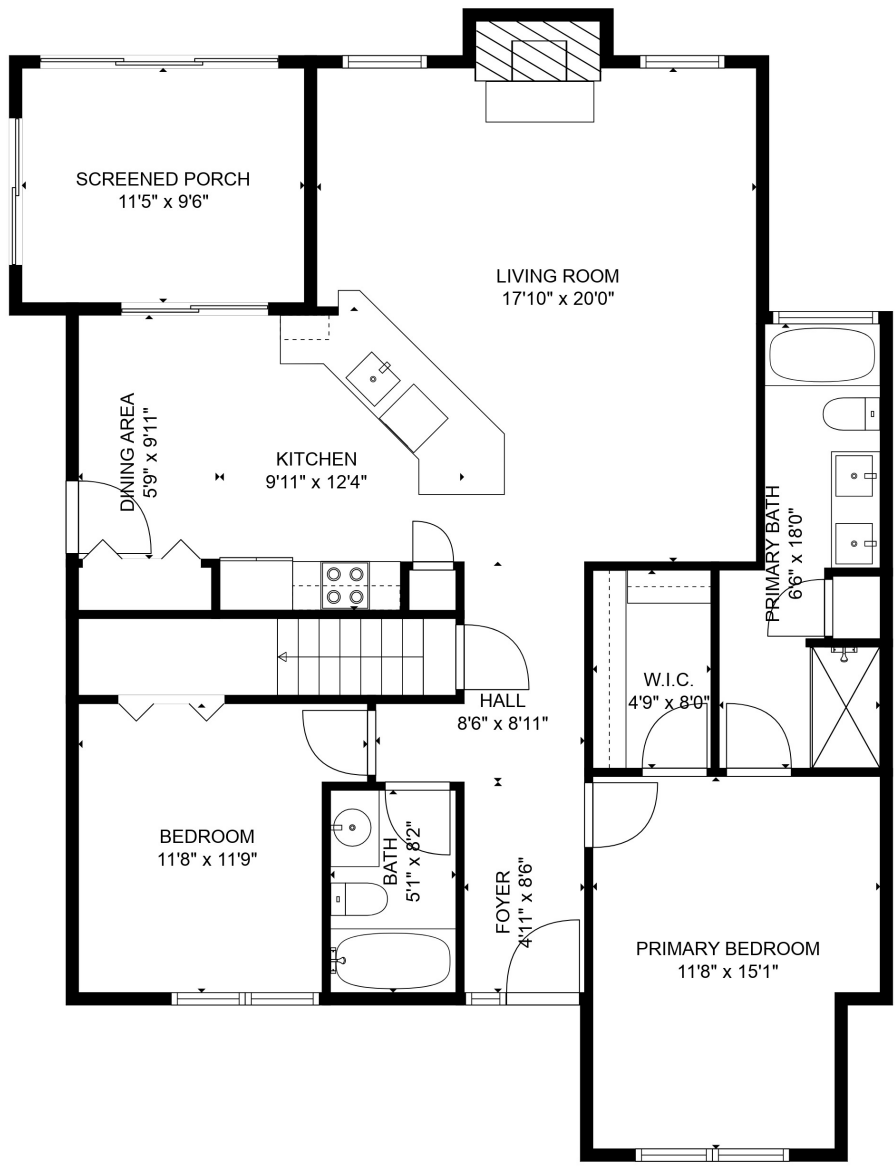

Total scanned area: 1681 sq. ft

MEASUREMENTS ARE CALCULATED BY CUBICASA TECHNOLOGY. DEEMED HIGHLY RELIABLE BUT NOT GUARANTEED.

FAMILY ROOM  
24'3" x 17'9"

W.I.C.  
4'11" x 4'10"

Total scanned area: 1681 sq. ft

MEASUREMENTS ARE CALCULATED BY CUBICASA TECHNOLOGY. DEEMED HIGHLY RELIABLE BUT NOT GUARANTEED.

Total scanned area: 1681 sq. ft

MEASUREMENTS ARE CALCULATED BY CUBICASA TECHNOLOGY. DEEMED HIGHLY RELIABLE BUT NOT GUARANTEED.