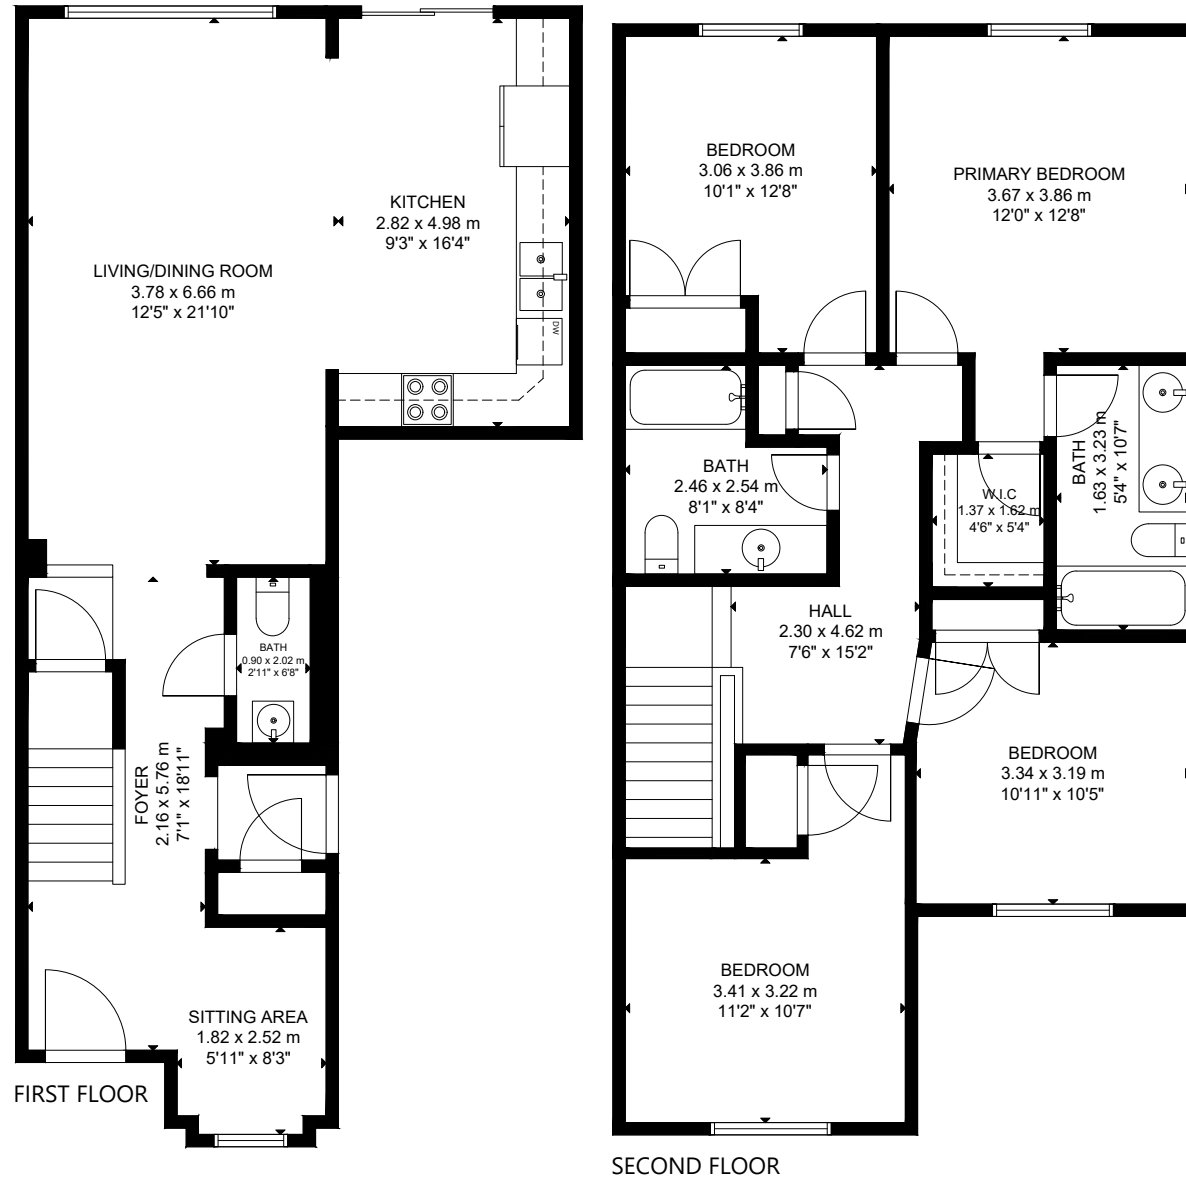

308 Jean Landing, Milton, ON L9E 1C7, Canada

GROSS INTERNAL AREA
TOTAL: 144 m²/1,546 sq ft
FIRST FLOOR: 62 m²/665 sq ft, SECOND FLOOR: 82 m²/881 sq ft
SIZE AND DIMENSIONS ARE APPROXIMATE, ACTUAL MAY VARY.