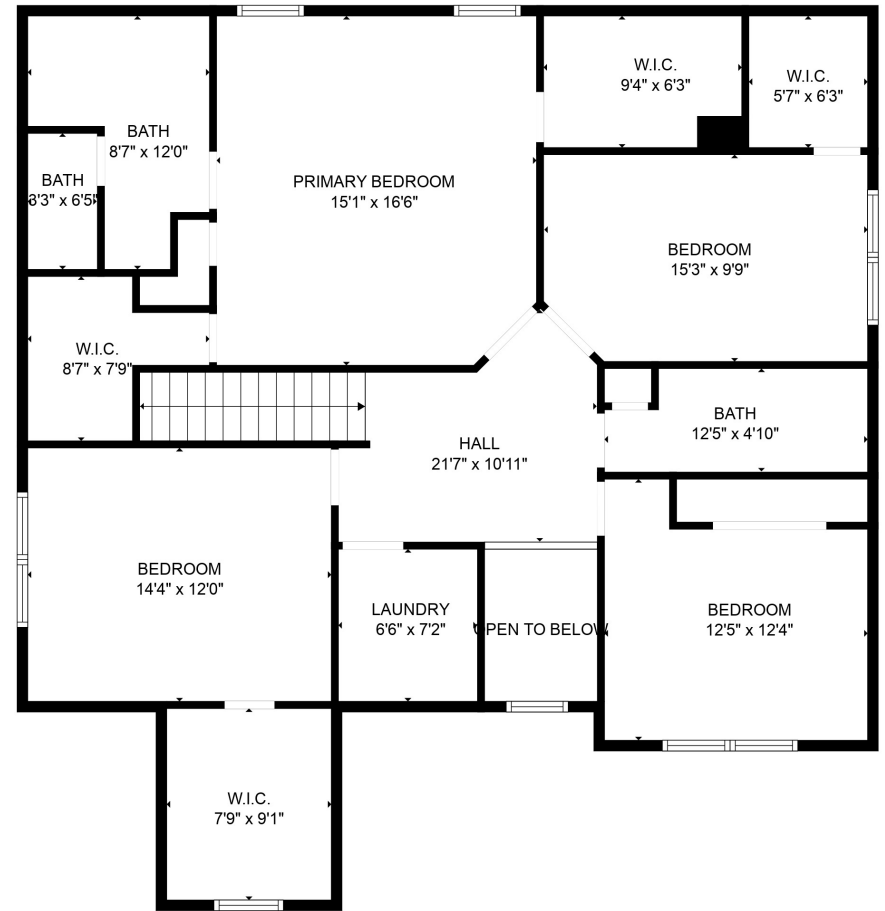

FLOOR 1

FLOOR 2

Total scanned area: 3023 sq. ft

SIZES AND DIMENSIONS ARE APPROXIMATE. ACTUAL MAY VARY.

Total scanned area: 3023 sq. ft

SIZES AND DIMENSIONS ARE APPROXIMATE. ACTUAL MAY VARY.

Total scanned area: 3023 sq. ft

SIZES AND DIMENSIONS ARE APPROXIMATE. ACTUAL MAY VARY.