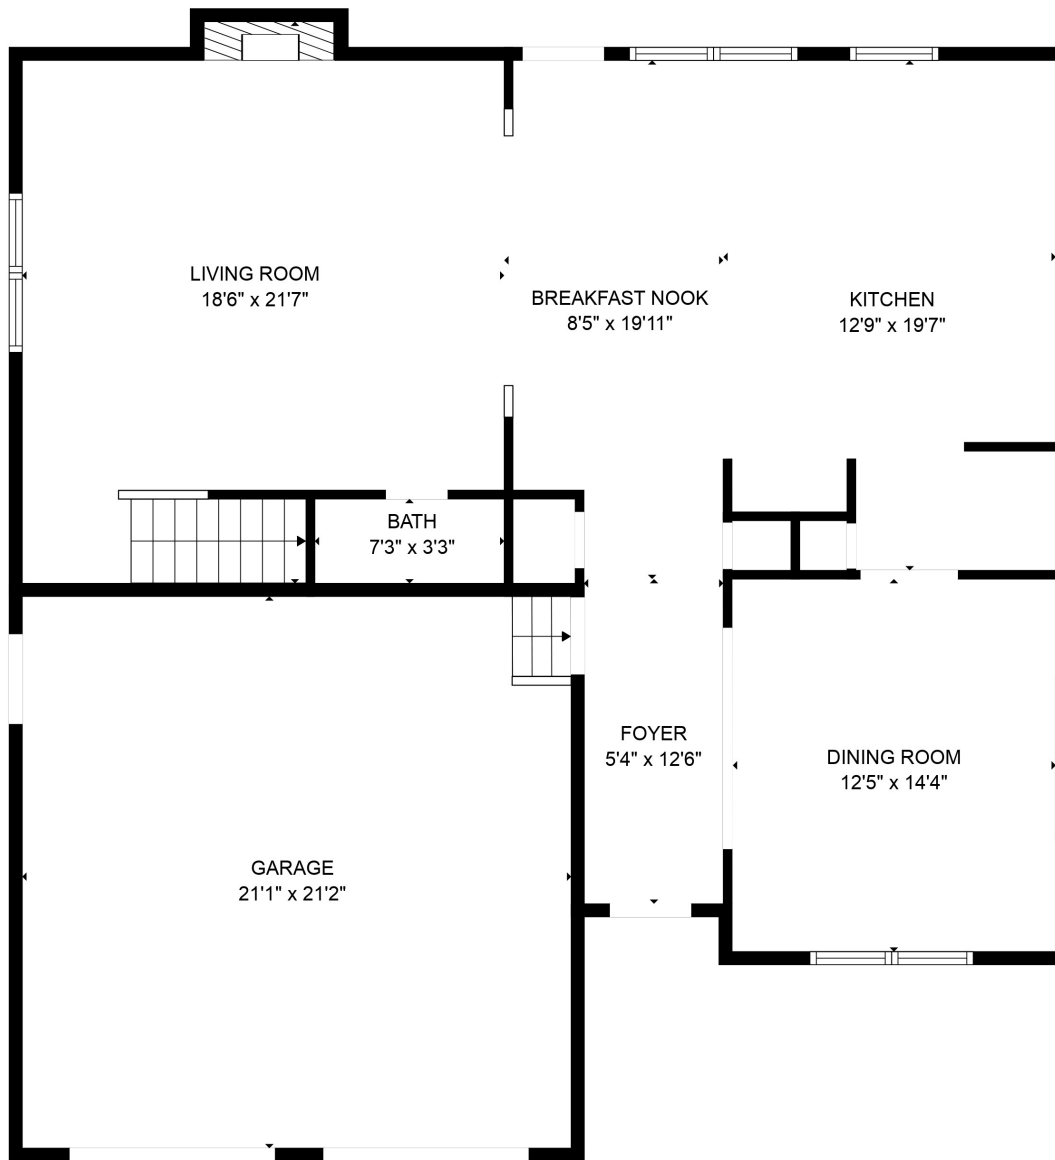

FLOOR 1

FLOOR 2

Total scanned area: 3023 sq. ft

SIZES AND DIMENSIONS ARE APPROXIMATE. ACTUAL MAY VARY.

Total scanned area: 3023 sq. ft

SIZES AND DIMENSIONS ARE APPROXIMATE. ACTUAL MAY VARY.

Total scanned area: 3023 sq. ft

SIZES AND DIMENSIONS ARE APPROXIMATE. ACTUAL MAY VARY.