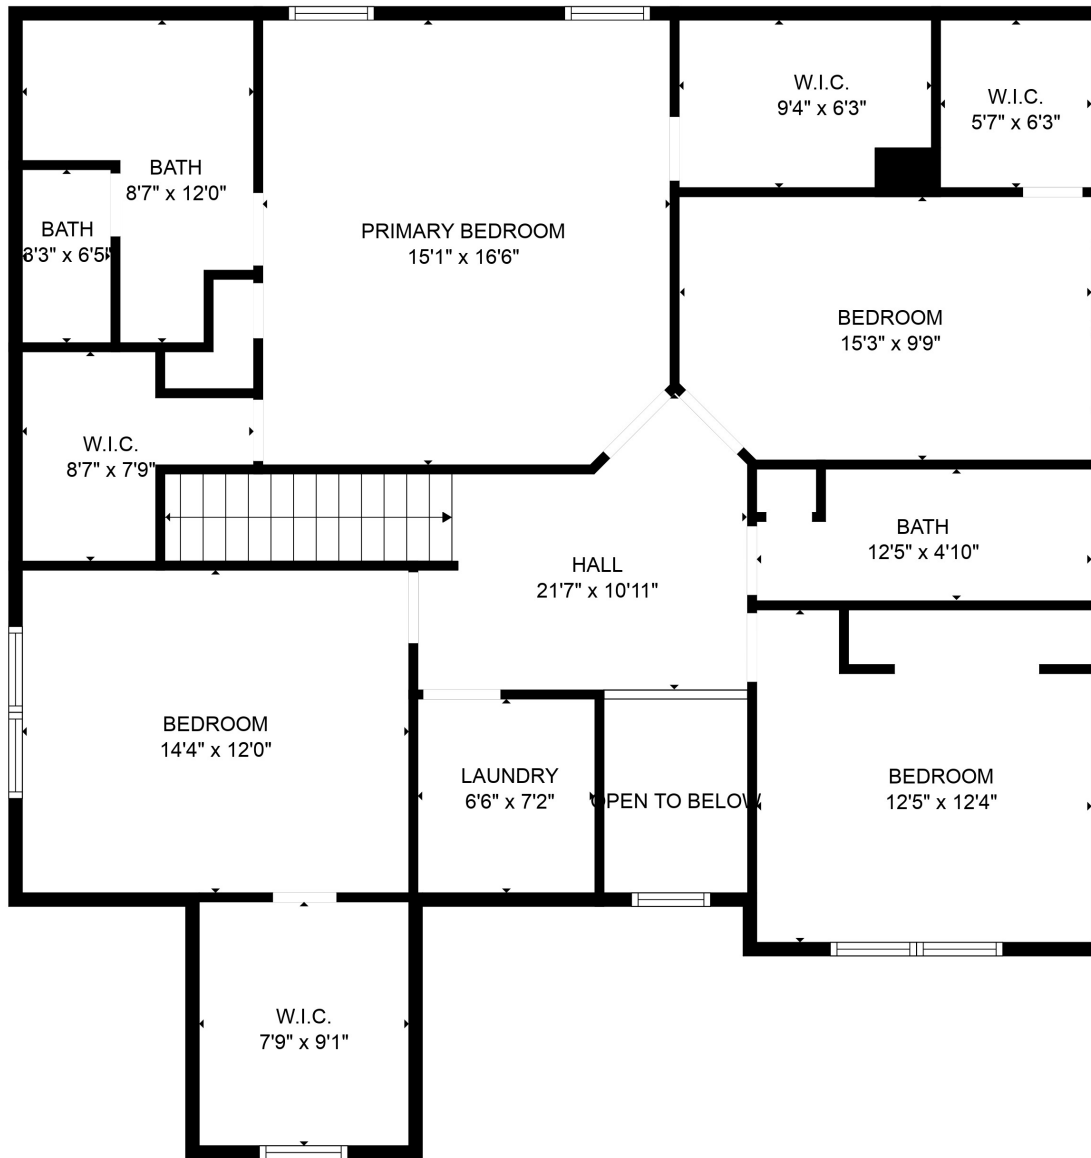

FLOOR 1

FLOOR 2

Total scanned area: 3023 sq. ft

SIZES AND DIMENSIONS ARE APPROXIMATE. ACTUAL MAY VARY.

Total scanned area: 3023 sq. ft

SIZES AND DIMENSIONS ARE APPROXIMATE. ACTUAL MAY VARY.

Total scanned area: 3023 sq. ft

SIZES AND DIMENSIONS ARE APPROXIMATE. ACTUAL MAY VARY.