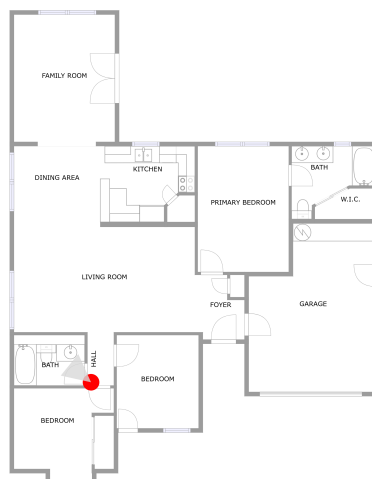

209 Shoals Point Trail, Madison, Madison County, Alabama, United States, 35757

Room number	Room name	Room area	Room Dimensions
1	Garage	268 sq. ft	15'1" x 19'11"
2	Primary Bedroom	160 sq. ft	10'9" x 14'11"
3	No Space	No dimensions	No dimensions
4	Foyer	38 sq. ft	5'10" x 7'8"
5	Bedroom	107 sq. ft	9'8" x 10'2"
6	Bath	50 sq. ft	8'4" x 4'10"
7	Bedroom	96 sq. ft	11'10" x 9'7"
8	Dining Area	98 sq. ft	10'3" x 9'6"

209 Shoals Point Trail, Madison, Madison County, Alabama, United States, 35757

GARAGE (1)

Floor 1 / 268 sq. ft

PRIMARY BEDROOM (2)

Floor 1 / 160 sq. ft

209 Shoals Point Trail, Madison, Madison County, Alabama, United States, 35757

No space (3)
Floor 1 / No dimensions

FOYER (4)
Floor 1 / 38 sq. ft

209 Shoals Point Trail, Madison, Madison County, Alabama, United States, 35757

BEDROOM (5)
Floor 1 / 107 sq. ft

BATH (6)
Floor 1 / 50 sq. ft

209 Shoals Point Trail, Madison, Madison County, Alabama, United States, 35757

BEDROOM (7)
Floor 1 / 96 sq. ft

DINING AREA (8)
Floor 1 / 98 sq. ft

209 Shoals Point Trail, Madison, Madison County, Alabama, United States, 35757