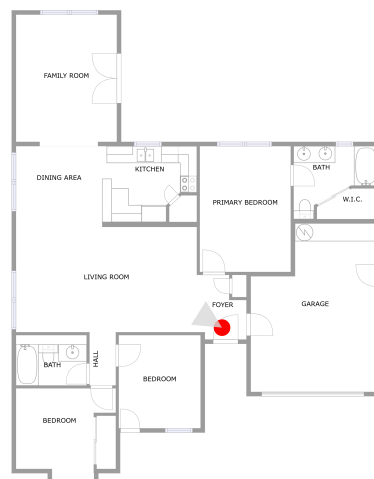

209 Shoals Point Trail, Madison, Madison County, Alabama, United States, 35757

Room number	Room name	Room area	Room Dimensions
1	Garage	268 sq. ft	15'1" x 19'11"
2	Primary Bedroom	160 sq. ft	10'9" x 14'11"
3	No Space	No dimensions	No dimensions
4	Foyer	38 sq. ft	5'10" x 7'8"
5	Bedroom	107 sq. ft	9'8" x 10'2"
6	Bath	50 sq. ft	8'4" x 4'10"
7	Bedroom	96 sq. ft	11'10" x 9'7"
8	Dining Area	98 sq. ft	10'3" x 9'6"

209 Shoals Point Trail, Madison, Madison County, Alabama, United States, 35757

GARAGE (1)

Floor 1 / 268 sq. ft

PRIMARY BEDROOM (2)

Floor 1 / 160 sq. ft

209 Shoals Point Trail, Madison, Madison County, Alabama, United States, 35757

No space (3)
Floor 1 / No dimensions

FOYER (4)
Floor 1 / 38 sq. ft

209 Shoals Point Trail, Madison, Madison County, Alabama, United States, 35757

BEDROOM (5)
Floor 1 / 107 sq. ft

BATH (6)
Floor 1 / 50 sq. ft

209 Shoals Point Trail, Madison, Madison County, Alabama, United States, 35757

BEDROOM (7)
Floor 1 / 96 sq. ft

DINING AREA (8)
Floor 1 / 98 sq. ft

209 Shoals Point Trail, Madison, Madison County, Alabama, United States, 35757