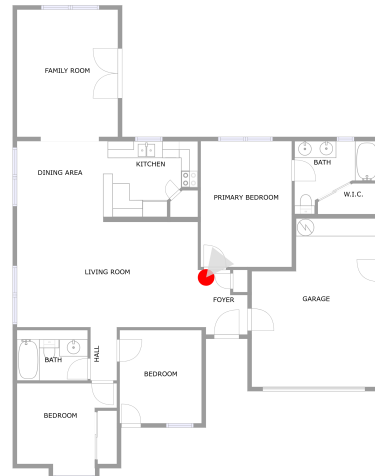

209 Shoals Point Trail, Madison, Madison County, Alabama, United States, 35757

Room number	Room name	Room area	Room Dimensions
1	Garage	268 sq. ft	15'1" x 19'11"
2	Primary Bedroom	160 sq. ft	10'9" x 14'11"
3	No Space	No dimensions	No dimensions
4	Foyer	38 sq. ft	5'10" x 7'8"
5	Bedroom	107 sq. ft	9'8" x 10'2"
6	Bath	50 sq. ft	8'4" x 4'10"
7	Bedroom	96 sq. ft	11'10" x 9'7"
8	Dining Area	98 sq. ft	10'3" x 9'6"

209 Shoals Point Trail, Madison, Madison County, Alabama, United States, 35757

GARAGE (1)

Floor 1 / 268 sq. ft

PRIMARY BEDROOM (2)

Floor 1 / 160 sq. ft

209 Shoals Point Trail, Madison, Madison County, Alabama, United States, 35757

No space (3)
Floor 1 / No dimensions

FOYER (4)
Floor 1 / 38 sq. ft

209 Shoals Point Trail, Madison, Madison County, Alabama, United States, 35757

BEDROOM (5)
Floor 1 / 107 sq. ft

BATH (6)
Floor 1 / 50 sq. ft

209 Shoals Point Trail, Madison, Madison County, Alabama, United States, 35757

BEDROOM (7)
Floor 1 / 96 sq. ft

DINING AREA (8)
Floor 1 / 98 sq. ft

209 Shoals Point Trail, Madison, Madison County, Alabama, United States, 35757