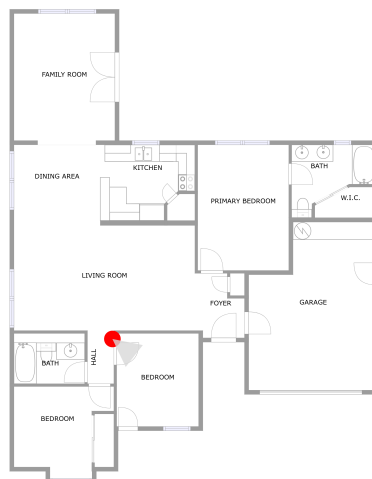

209 Shoals Point Trail, Madison, Madison County, Alabama, United States, 35757

Room number	Room name	Room area	Room Dimensions
1	Garage	268 sq. ft	15'1" x 19'11"
2	Primary Bedroom	160 sq. ft	10'9" x 14'11"
3	No Space	No dimensions	No dimensions
4	Foyer	38 sq. ft	5'10" x 7'8"
5	Bedroom	107 sq. ft	9'8" x 10'2"
6	Bath	50 sq. ft	8'4" x 4'10"
7	Bedroom	96 sq. ft	11'10" x 9'7"
8	Dining Area	98 sq. ft	10'3" x 9'6"

209 Shoals Point Trail, Madison, Madison County, Alabama, United States, 35757

GARAGE (1)

Floor 1 / 268 sq. ft

PRIMARY BEDROOM (2)

Floor 1 / 160 sq. ft

209 Shoals Point Trail, Madison, Madison County, Alabama, United States, 35757

No space (3)
Floor 1 / No dimensions

FOYER (4)
Floor 1 / 38 sq. ft

209 Shoals Point Trail, Madison, Madison County, Alabama, United States, 35757

BEDROOM (5)
Floor 1 / 107 sq. ft

BATH (6)
Floor 1 / 50 sq. ft

209 Shoals Point Trail, Madison, Madison County, Alabama, United States, 35757

BEDROOM (7)
Floor 1 / 96 sq. ft

DINING AREA (8)
Floor 1 / 98 sq. ft

209 Shoals Point Trail, Madison, Madison County, Alabama, United States, 35757