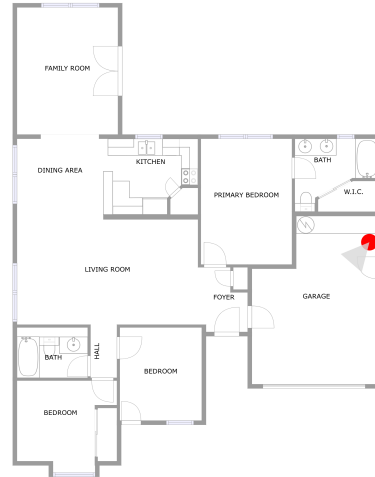

209 Shoals Point Trail, Madison, Madison County, Alabama, United States, 35757

Room number	Room name	Room area	Room Dimensions
1	Garage	268 sq. ft	15'1" x 19'11"
2	Primary Bedroom	160 sq. ft	10'9" x 14'11"
3	No Space	No dimensions	No dimensions
4	Foyer	38 sq. ft	5'10" x 7'8"
5	Bedroom	107 sq. ft	9'8" x 10'2"
6	Bath	50 sq. ft	8'4" x 4'10"
7	Bedroom	96 sq. ft	11'10" x 9'7"
8	Dining Area	98 sq. ft	10'3" x 9'6"

209 Shoals Point Trail, Madison, Madison County, Alabama, United States, 35757

GARAGE (1)

Floor 1 / 268 sq. ft

PRIMARY BEDROOM (2)

Floor 1 / 160 sq. ft

209 Shoals Point Trail, Madison, Madison County, Alabama, United States, 35757

No space (3)
Floor 1 / No dimensions

FOYER (4)
Floor 1 / 38 sq. ft

209 Shoals Point Trail, Madison, Madison County, Alabama, United States, 35757

BEDROOM (5)
Floor 1 / 107 sq. ft

BATH (6)
Floor 1 / 50 sq. ft

209 Shoals Point Trail, Madison, Madison County, Alabama, United States, 35757

BEDROOM (7)
Floor 1 / 96 sq. ft

DINING AREA (8)
Floor 1 / 98 sq. ft

209 Shoals Point Trail, Madison, Madison County, Alabama, United States, 35757