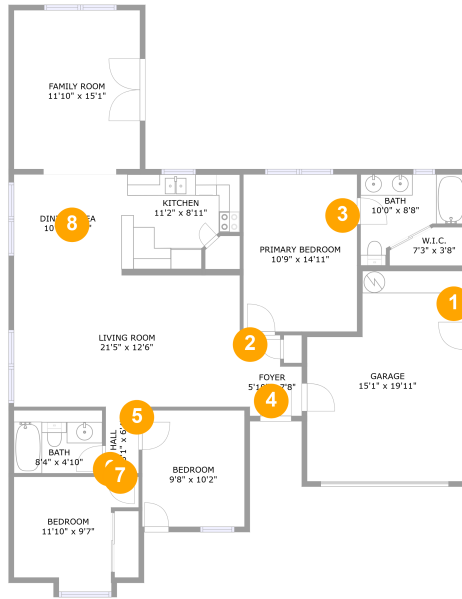

209 Shoals Point Trail, Madison, Madison County, Alabama, United States, 35757

Room number	Room name	Room area	Room Dimensions
1	Garage	268 sq. ft	15'1" x 19'11"
2	Primary Bedroom	160 sq. ft	10'9" x 14'11"
3	No Space	No dimensions	No dimensions
4	Foyer	38 sq. ft	5'10" x 7'8"
5	Bedroom	107 sq. ft	9'8" x 10'2"
6	Bath	50 sq. ft	8'4" x 4'10"
7	Bedroom	96 sq. ft	11'10" x 9'7"
8	Dining Area	98 sq. ft	10'3" x 9'6"

209 Shoals Point Trail, Madison, Madison County, Alabama, United States, 35757

GARAGE (1)

Floor 1 / 268 sq. ft

PRIMARY BEDROOM (2)

Floor 1 / 160 sq. ft

209 Shoals Point Trail, Madison, Madison County, Alabama, United States, 35757

No space (3)
Floor 1 / No dimensions

FOYER (4)
Floor 1 / 38 sq. ft

209 Shoals Point Trail, Madison, Madison County, Alabama, United States, 35757

BEDROOM (5)
Floor 1 / 107 sq. ft

BATH (6)
Floor 1 / 50 sq. ft

209 Shoals Point Trail, Madison, Madison County, Alabama, United States, 35757

BEDROOM (7)
Floor 1 / 96 sq. ft

DINING AREA (8)
Floor 1 / 98 sq. ft

209 Shoals Point Trail, Madison, Madison County, Alabama, United States, 35757