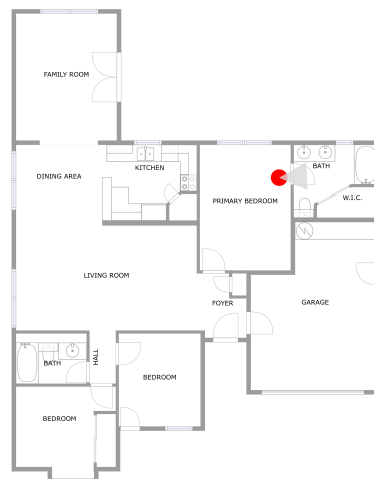

209 Shoals Point Trail, Madison, Madison County, Alabama, United States, 35757

Room number	Room name	Room area	Room Dimensions
1	Garage	268 sq. ft	15'1" x 19'11"
2	Primary Bedroom	160 sq. ft	10'9" x 14'11"
3	No Space	No dimensions	No dimensions
4	Foyer	38 sq. ft	5'10" x 7'8"
5	Bedroom	107 sq. ft	9'8" x 10'2"
6	Bath	50 sq. ft	8'4" x 4'10"
7	Bedroom	96 sq. ft	11'10" x 9'7"
8	Dining Area	98 sq. ft	10'3" x 9'6"

209 Shoals Point Trail, Madison, Madison County, Alabama, United States, 35757

GARAGE (1)

Floor 1 / 268 sq. ft

PRIMARY BEDROOM (2)

Floor 1 / 160 sq. ft

209 Shoals Point Trail, Madison, Madison County, Alabama, United States, 35757

No space (3)
Floor 1 / No dimensions

FOYER (4)
Floor 1 / 38 sq. ft

209 Shoals Point Trail, Madison, Madison County, Alabama, United States, 35757

BEDROOM (5)
Floor 1 / 107 sq. ft

BATH (6)
Floor 1 / 50 sq. ft

209 Shoals Point Trail, Madison, Madison County, Alabama, United States, 35757

BEDROOM (7)
Floor 1 / 96 sq. ft

DINING AREA (8)
Floor 1 / 98 sq. ft

209 Shoals Point Trail, Madison, Madison County, Alabama, United States, 35757