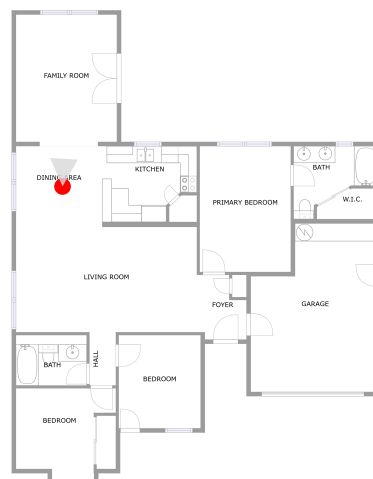

209 Shoals Point Trail, Madison, Madison County, Alabama, United States, 35757

Room number	Room name	Room area	Room Dimensions
1	Garage	268 sq. ft	15'1" x 19'11"
2	Primary Bedroom	160 sq. ft	10'9" x 14'11"
3	No Space	No dimensions	No dimensions
4	Foyer	38 sq. ft	5'10" x 7'8"
5	Bedroom	107 sq. ft	9'8" x 10'2"
6	Bath	50 sq. ft	8'4" x 4'10"
7	Bedroom	96 sq. ft	11'10" x 9'7"
8	Dining Area	98 sq. ft	10'3" x 9'6"

209 Shoals Point Trail, Madison, Madison County, Alabama, United States, 35757

GARAGE (1)

Floor 1 / 268 sq. ft

PRIMARY BEDROOM (2)

Floor 1 / 160 sq. ft

209 Shoals Point Trail, Madison, Madison County, Alabama, United States, 35757

No space (3)
Floor 1 / No dimensions

FOYER (4)
Floor 1 / 38 sq. ft

209 Shoals Point Trail, Madison, Madison County, Alabama, United States, 35757

BEDROOM (5)
Floor 1 / 107 sq. ft

BATH (6)
Floor 1 / 50 sq. ft

209 Shoals Point Trail, Madison, Madison County, Alabama, United States, 35757

BEDROOM (7)
Floor 1 / 96 sq. ft

DINING AREA (8)
Floor 1 / 98 sq. ft

209 Shoals Point Trail, Madison, Madison County, Alabama, United States, 35757