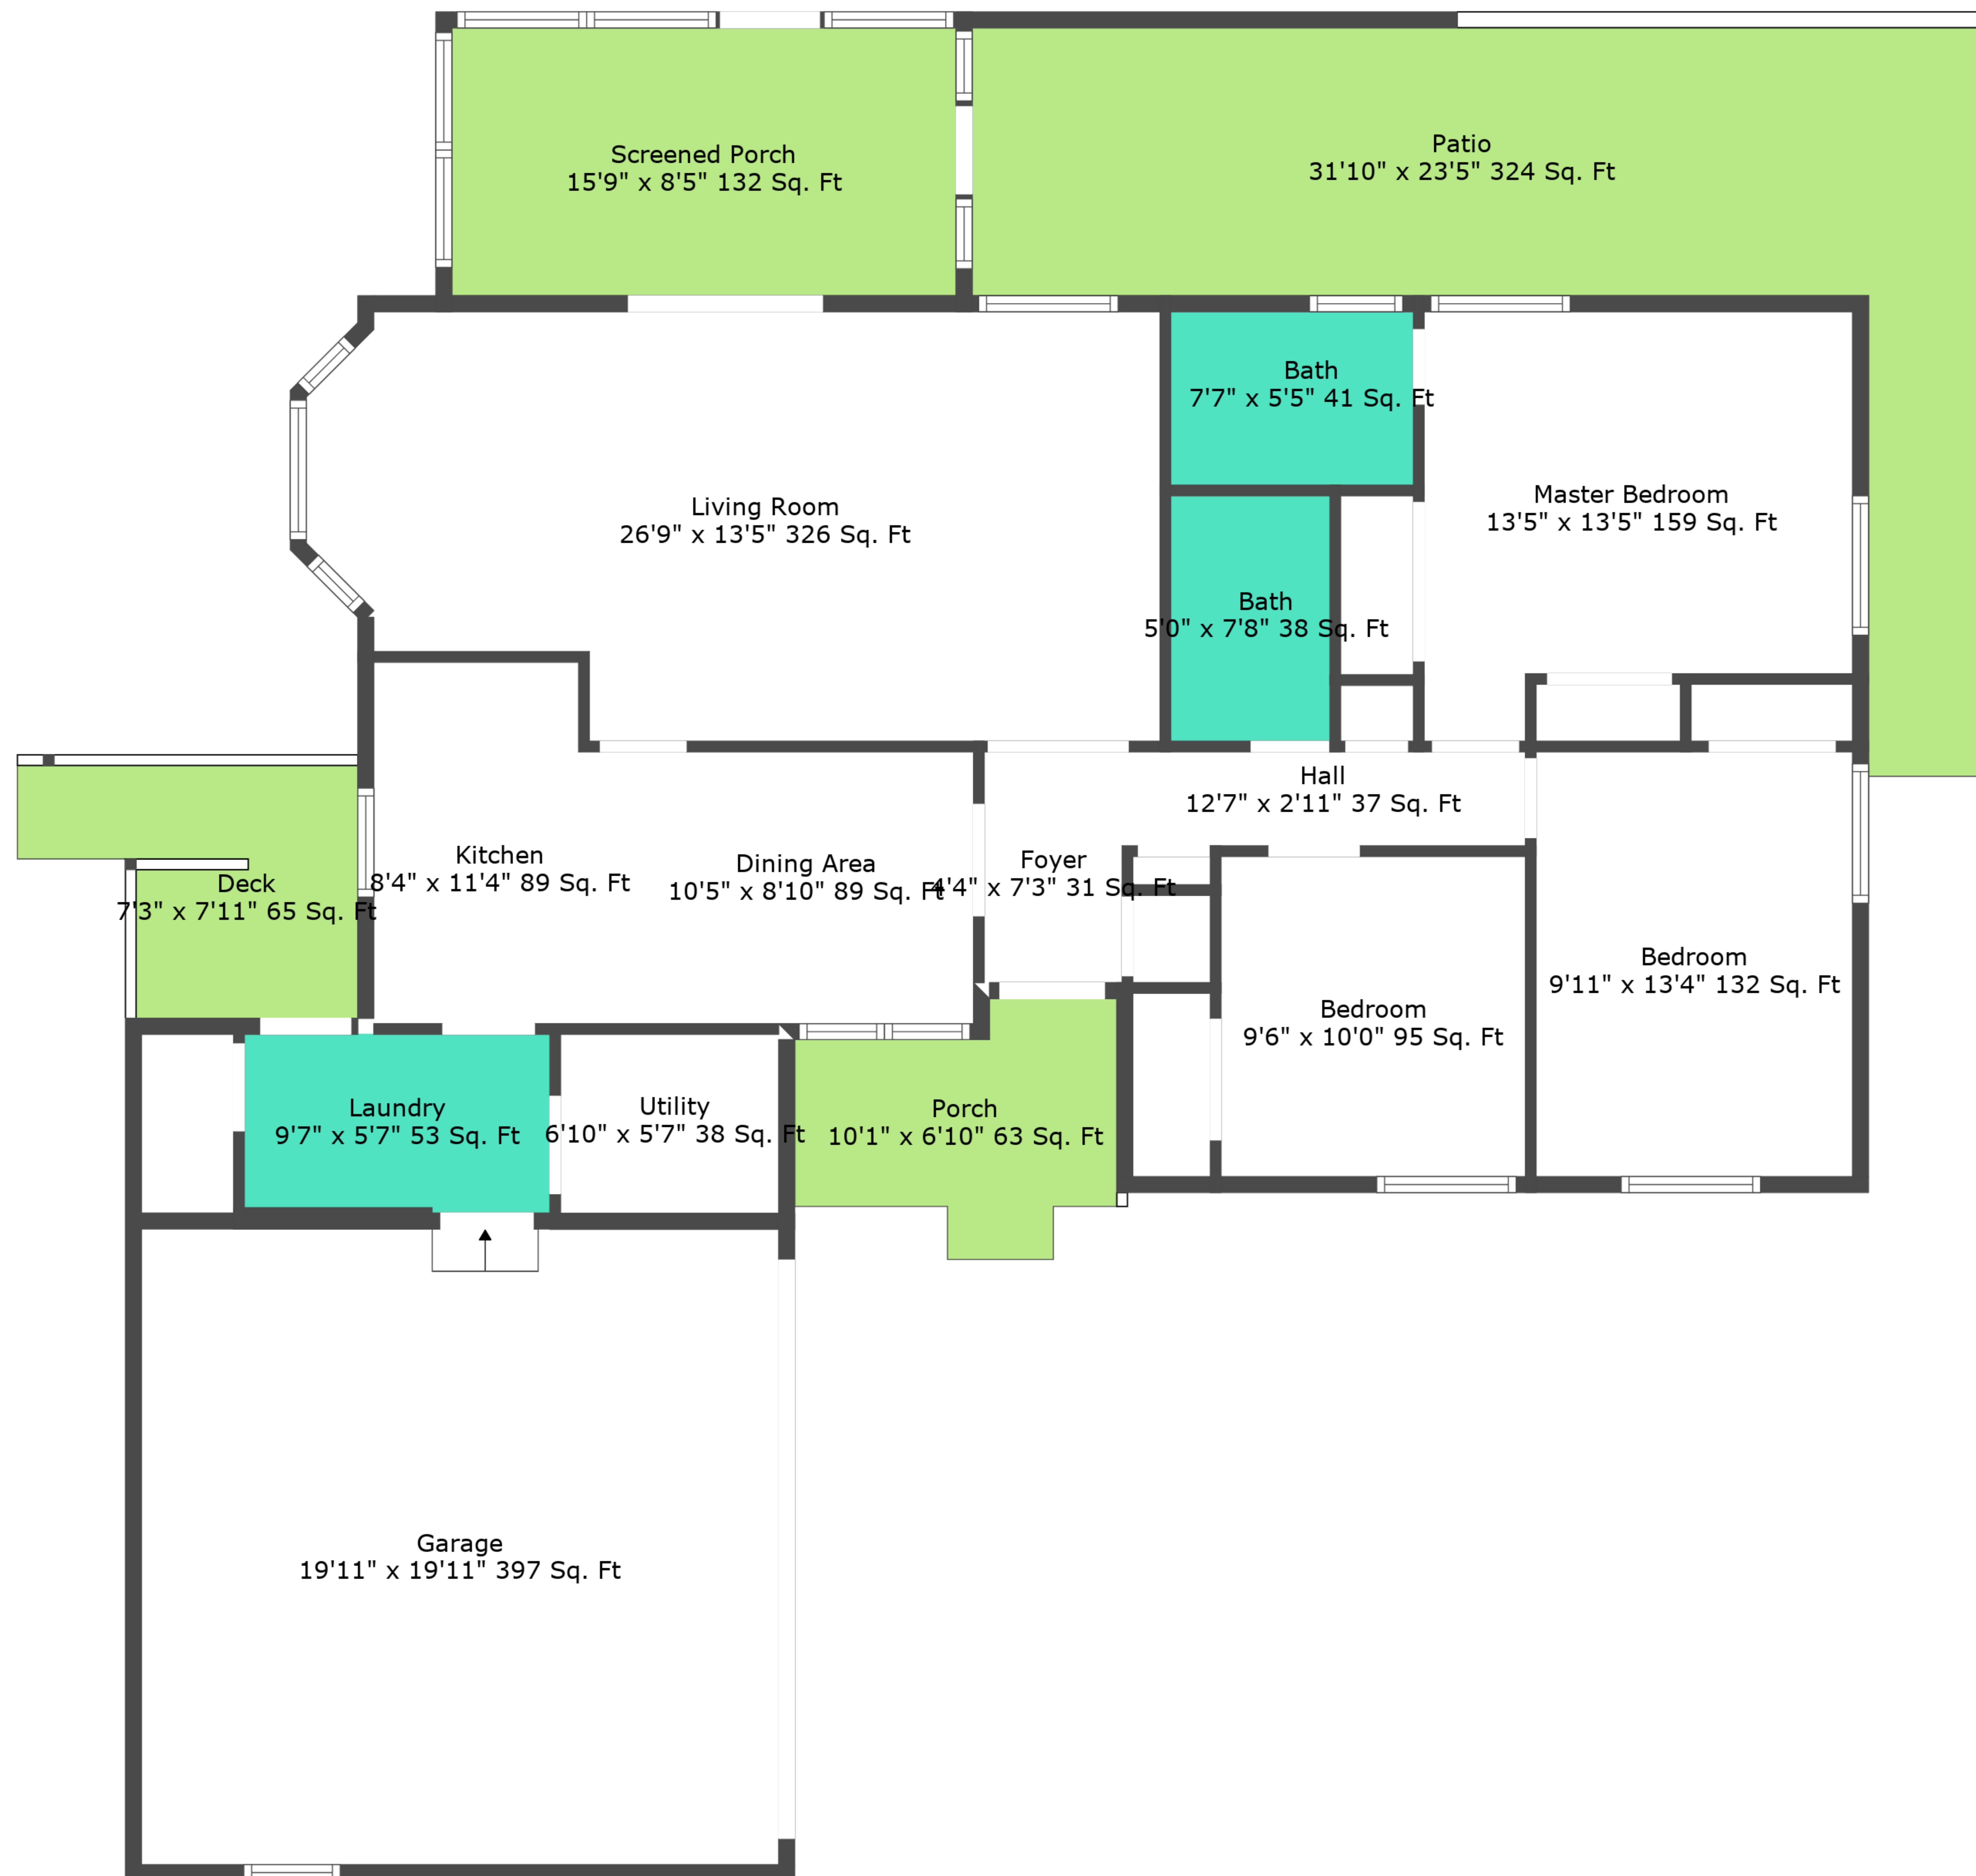

TOTAL: 1265 sq. ft

FLOOR 1: 1265 sq. ft

EXCLUDED AREAS: GARAGE: 397 sq. ft, PORCH: 63 sq. ft, SCREENED PORCH: 132 sq. ft,
DECK: 65 sq. ft, PATIO: 324 sq. ft

Floor Plan Created By Cubicasa App. Measurements Deemed Highly Reliable But Not Guaranteed.