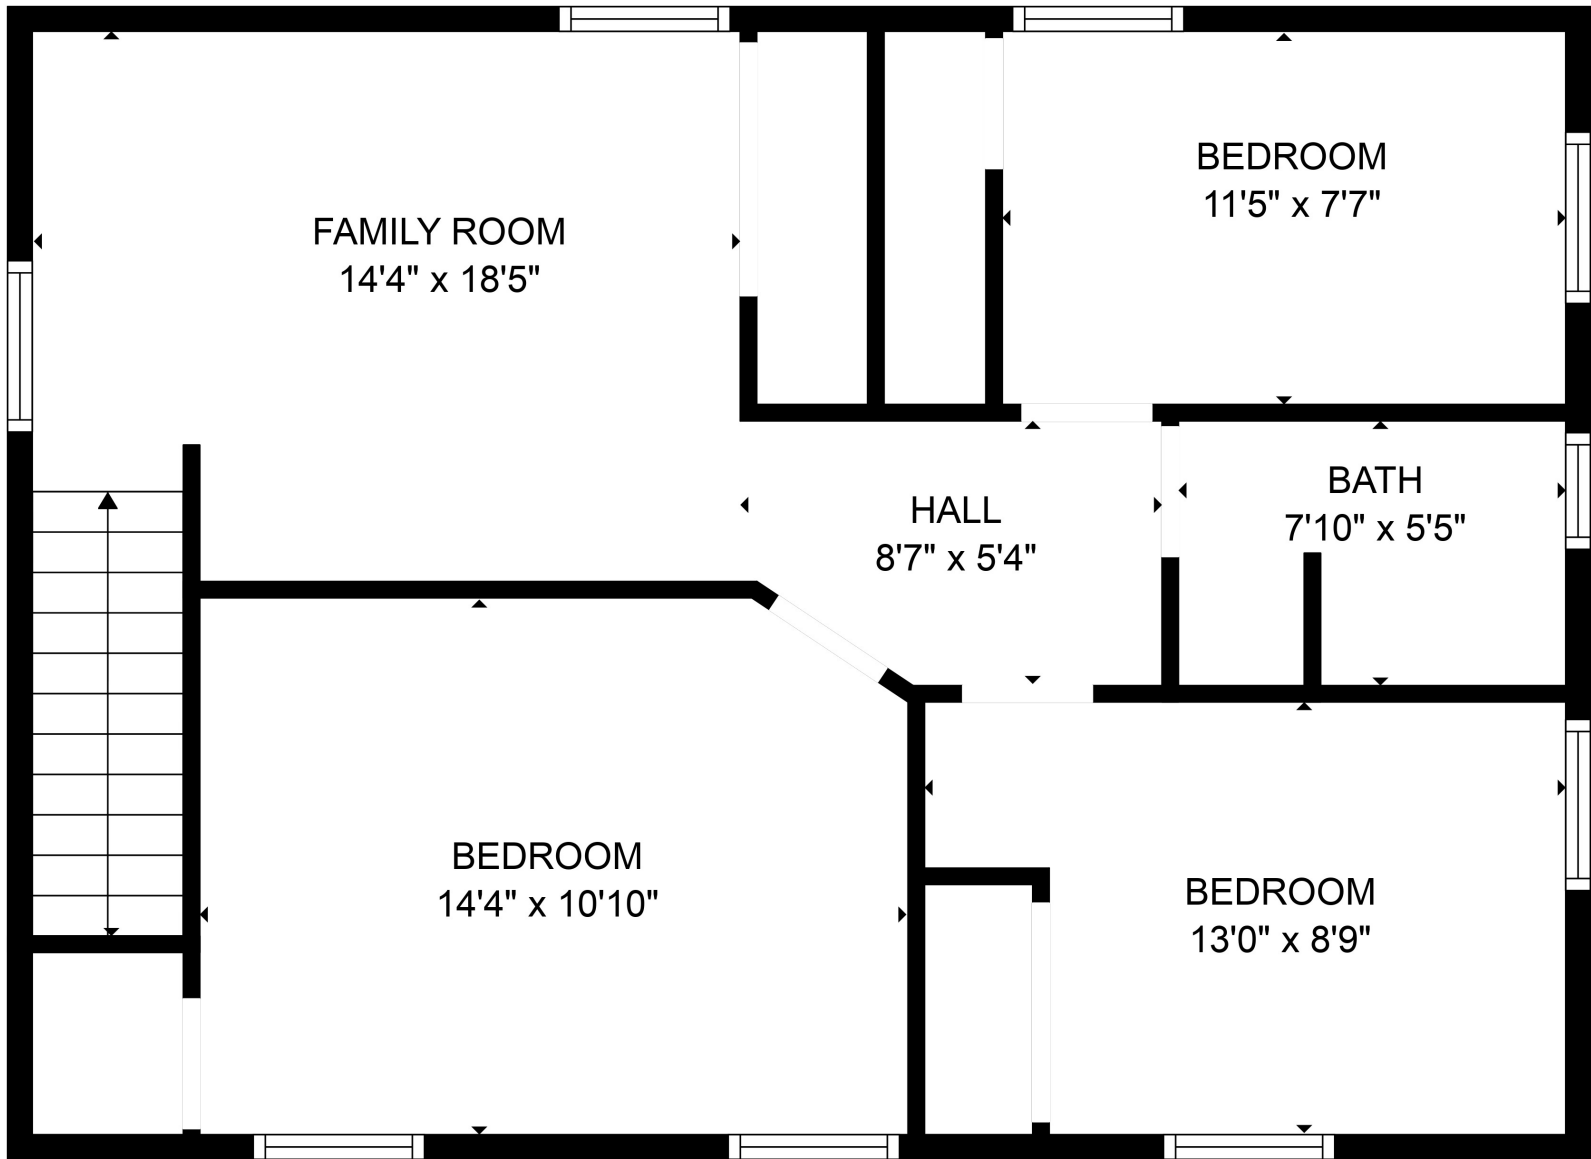

FLOOR 2

FLOOR 1

Total scanned area: 1504 sq. ft

SIZES AND DIMENSIONS ARE APPROXIMATE. ACTUAL MAY VARY.

Total scanned area: 1504 sq. ft

SIZES AND DIMENSIONS ARE APPROXIMATE. ACTUAL MAY VARY.

Total scanned area: 1504 sq. ft

SIZES AND DIMENSIONS ARE APPROXIMATE. ACTUAL MAY VARY.