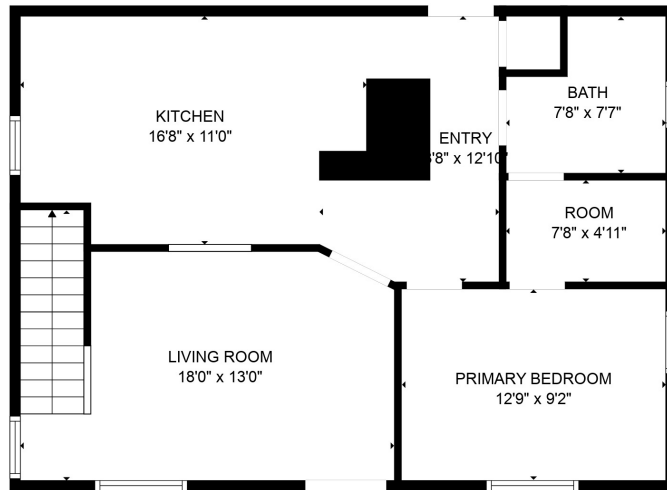

FLOOR 2

FLOOR 1

Total scanned area: 1504 sq. ft

SIZES AND DIMENSIONS ARE APPROXIMATE. ACTUAL MAY VARY.

Total scanned area: 1504 sq. ft

SIZES AND DIMENSIONS ARE APPROXIMATE. ACTUAL MAY VARY.

Total scanned area: 1504 sq. ft

SIZES AND DIMENSIONS ARE APPROXIMATE. ACTUAL MAY VARY.