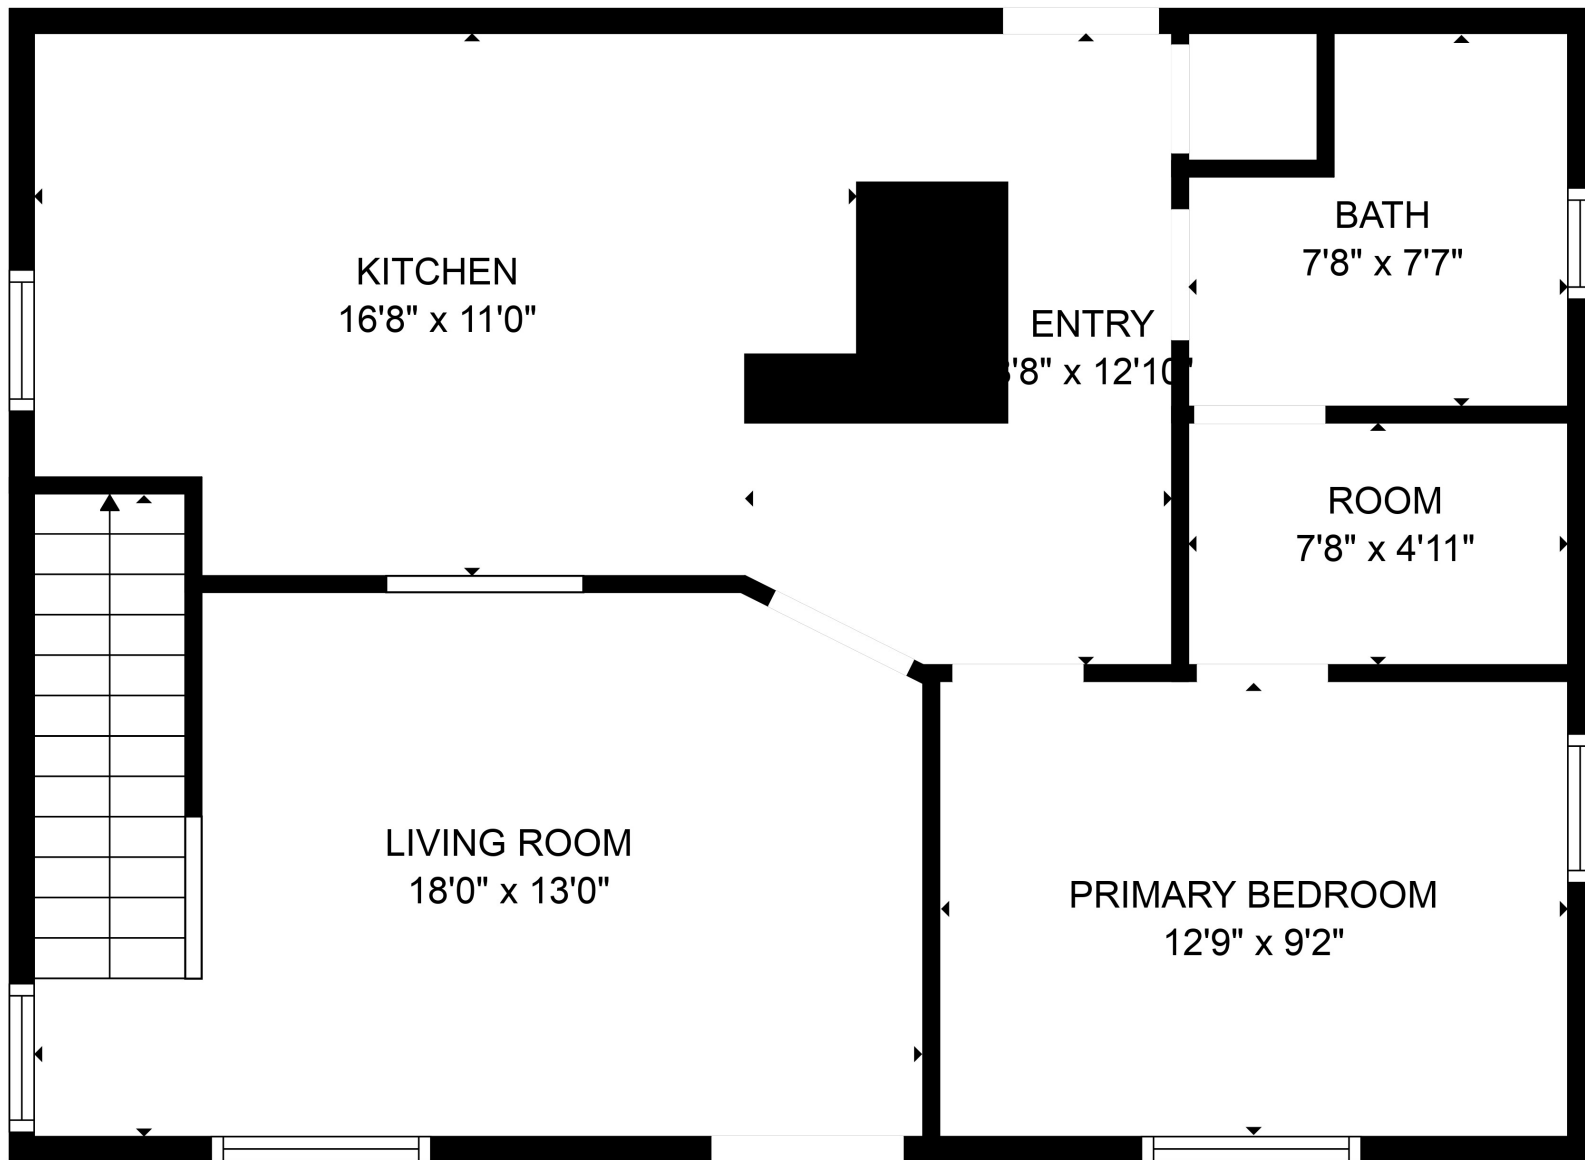

FLOOR 2

FLOOR 1

Total scanned area: 1504 sq. ft

SIZES AND DIMENSIONS ARE APPROXIMATE. ACTUAL MAY VARY.

Total scanned area: 1504 sq. ft

SIZES AND DIMENSIONS ARE APPROXIMATE. ACTUAL MAY VARY.

Total scanned area: 1504 sq. ft

SIZES AND DIMENSIONS ARE APPROXIMATE. ACTUAL MAY VARY.