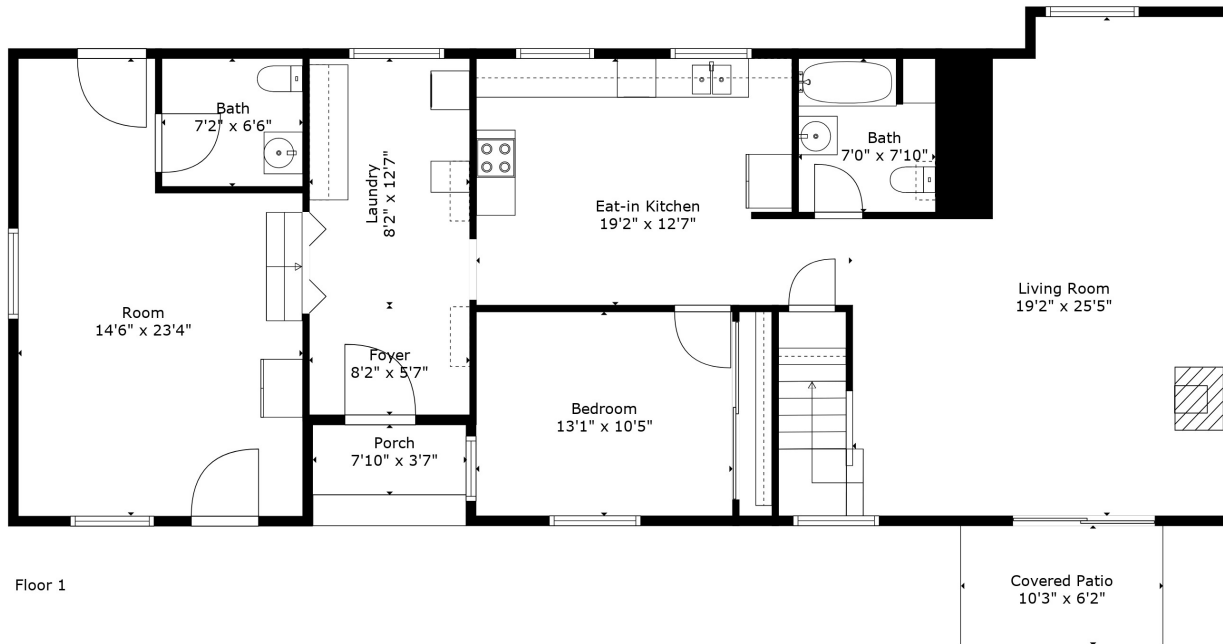

Floor 2

Floor 1

TOTAL: 2057 sq. ft
 FLOOR 1: 1416 sq. ft, FLOOR 2: 641 sq. ft
 EXCLUDED AREAS: PORCH: 28 sq. ft, COVERED PATIO: 64 sq. ft

Floor Plan Created By Cubicasa App. Measurements Deemed Highly Reliable But Not Guaranteed.