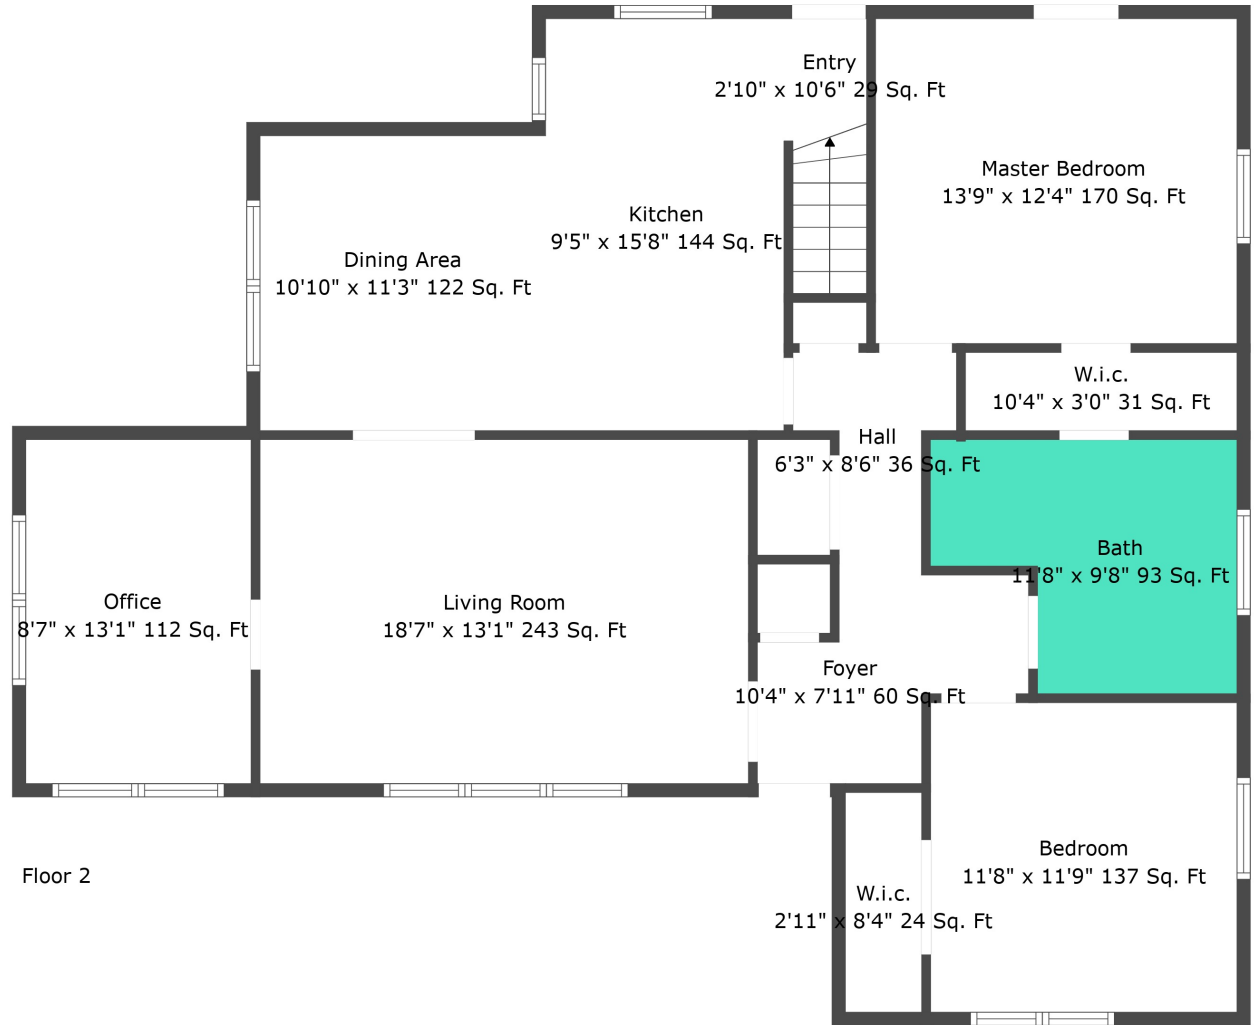

Floor 1

Floor 2

Total scanned area: 2010 sq. ft

Measurements Are Calculated By Cubicasa Technology. Deemed Highly Reliable But Not Guaranteed.