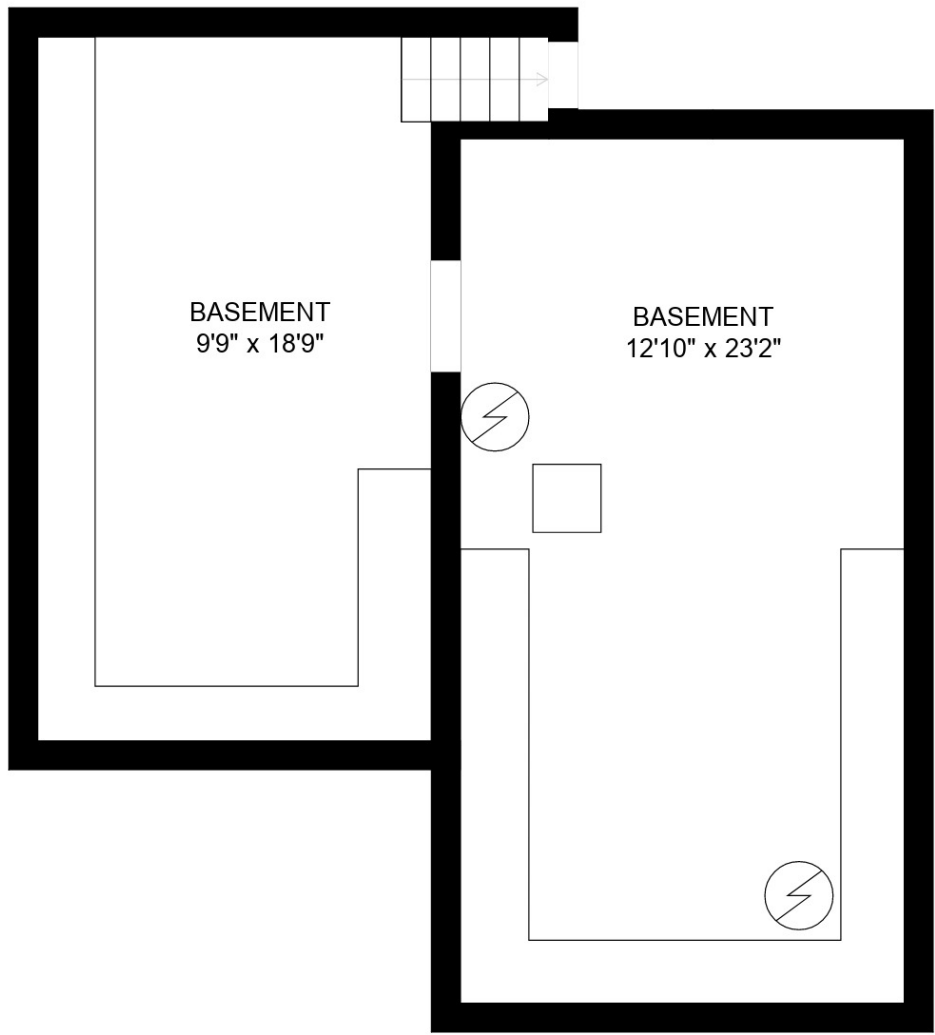

**Estimated areas**

GLA FLOOR 1: 0 sq. ft, excluded 668 sq. ft  
 GLA FLOOR 2: 1102 sq. ft, excluded 0 sq. ft  
 Total GLA 1102 sq. ft, total scanned area 1770 sq. ft

SIZES AND DIMENSIONS ARE APPROXIMATE. ACTUAL MAY VARY.