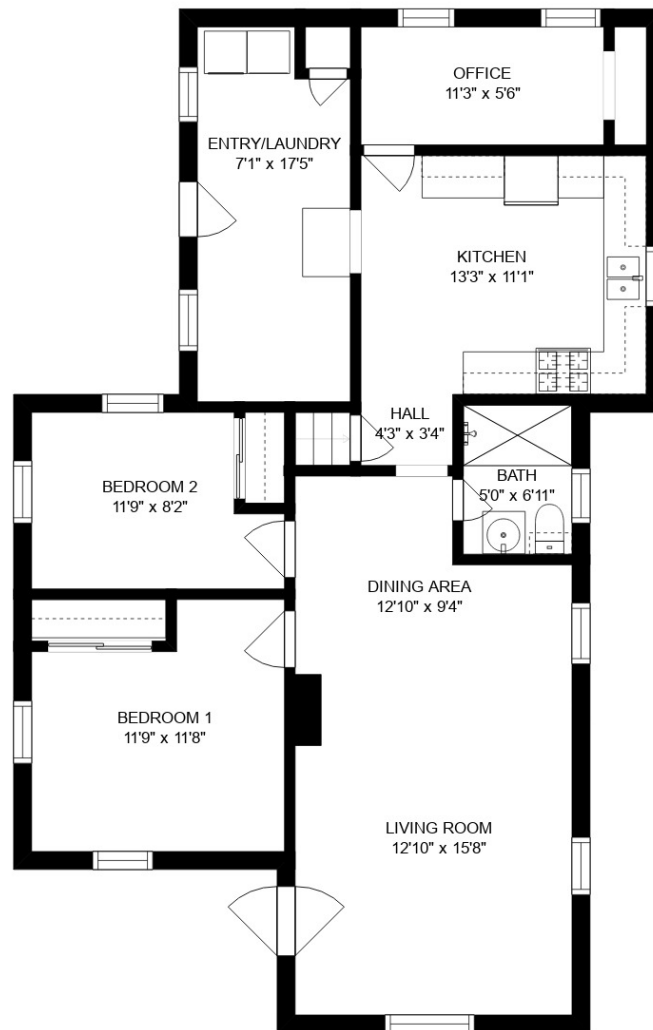

**Estimated areas**

GLA FLOOR 1: 0 sq. ft, excluded 668 sq. ft  
 GLA FLOOR 2: 1102 sq. ft, excluded 0 sq. ft  
 Total GLA 1102 sq. ft, total scanned area 1770 sq. ft

SIZES AND DIMENSIONS ARE APPROXIMATE. ACTUAL MAY VARY.