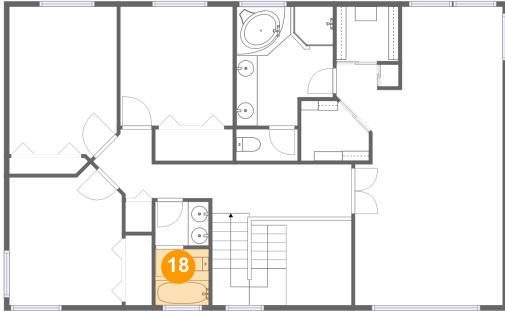

732 Verona Lake Dr, Weston, FL, US

18 Floor 2 - Bath

Dimensions: 5'1" x 5'4"
Area: 27 sq. ft
Counted as living area: Yes

Heated: Yes
Finished: Yes
Enclosed: Yes
Contiguous: Yes
Permitted: Yes
Wet space: Yes
Addition: No
Conversion: No