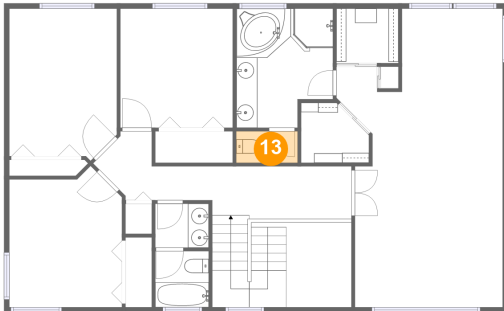

732 Verona Lake Dr, Weston, FL, US

12 Floor 1 - Patio

Dimensions: 36'3" x 31'10"
Area: 1156 sq. ft
Counted as living area: No

Heated: No
Finished: Yes
Enclosed: No
Contiguous: Yes
Permitted: Yes
Wet space: No
Addition: No
Conversion: No

13 Floor 2 - WC

Dimensions: 5'10" x 3'0"
Area: 18 sq. ft
Counted as living area: Yes

Heated: Yes
Finished: Yes
Enclosed: Yes
Contiguous: Yes
Permitted: Yes
Wet space: Yes
Addition: No
Conversion: No