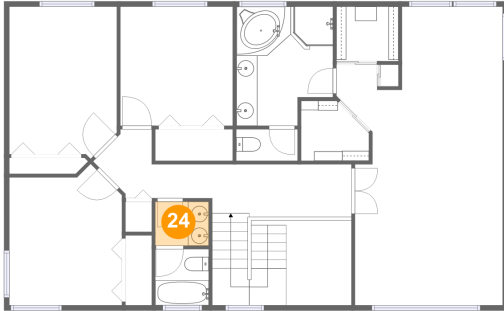

732 Verona Lake Dr, Weston, FL, US

24 Floor 2 - Bath

Dimensions: 5'1" x 4'2"
Area: 21 sq. ft
Counted as living area: Yes

Heated: Yes
Finished: Yes
Enclosed: Yes
Contiguous: Yes
Permitted: Yes
Wet space: Yes
Addition: No
Conversion: No