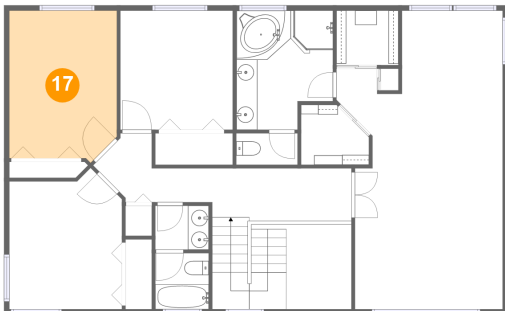

17 Floor 2 - Bedroom

Dimensions: 10'3" x 14'6"
Area: 143 sq. ft
Counted as living area: Yes

Heated: Yes
Finished: Yes
Enclosed: Yes
Contiguous: Yes
Permitted: Yes
Wet space: No
Addition: No
Conversion: No