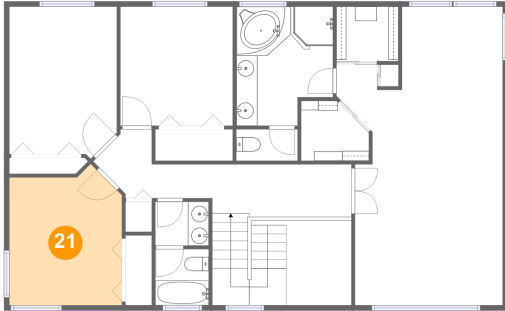

732 Verona Lake Dr, Weston, FL, US

21 Floor 2 - Bedroom

Dimensions: 10'9" x 13'6"
Area: 132 sq. ft
Counted as living area: Yes

Heated: Yes
Finished: Yes
Enclosed: Yes
Contiguous: Yes
Permitted: Yes
Wet space: No
Addition: No
Conversion: No