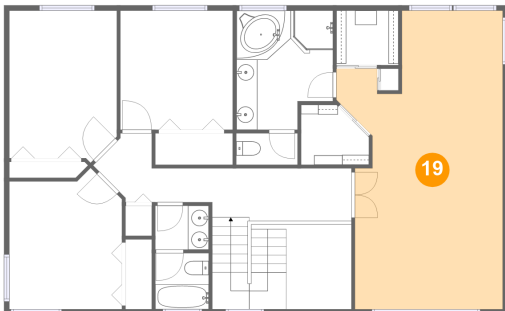

19 Floor 2 - Primary Bedroom

Dimensions: 15'11" x 28'6"
Area: 373 sq. ft
Counted as living area: Yes

Heated: Yes
Finished: Yes
Enclosed: Yes
Contiguous: Yes
Permitted: Yes
Wet space: No
Addition: No
Conversion: No