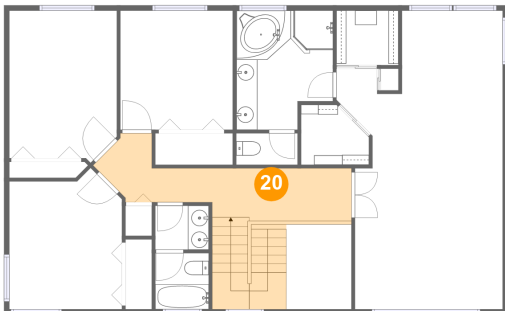

20 Floor 2 - Hall

Dimensions: 24'5" x 6'7"
Area: 174 sq. ft
Counted as living area: Yes

Heated: Yes
Finished: Yes
Enclosed: Yes
Contiguous: Yes
Permitted: Yes
Wet space: No
Addition: No
Conversion: No