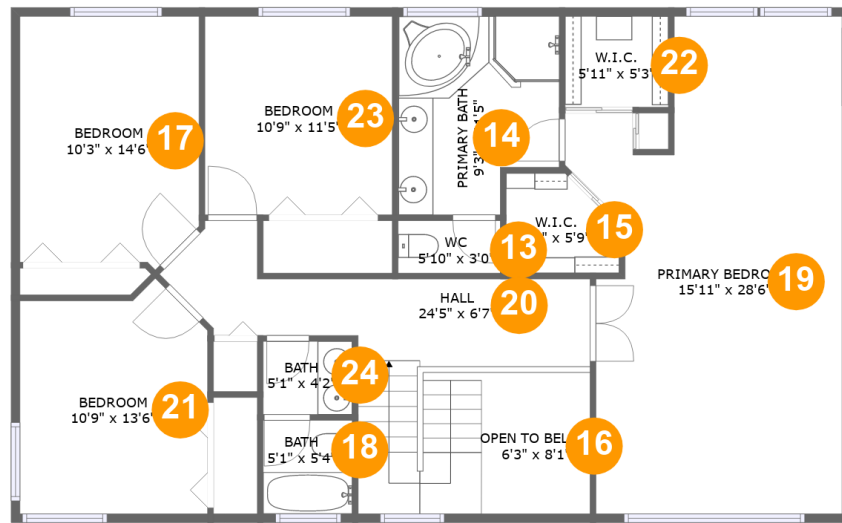

## Property summary

 **1** Garages

 **5** Bedrooms

 **3** Bathrooms

 **0** Half baths

 **2** Floors

 **2,850** Gross living area sqft

 **4,484** Total sqft

**732 Verona Lake Dr, Weston, FL, US****Room dimensions****Floor 1****Total sqft: 3061    Living area: 1481**

#		Dimensions	sqft	Counted as living area
1	Laundry	8'6" x 7'6"	49 sq. ft	Yes
2	Dining Area	13'0" x 13'4"	173 sq. ft	Yes
3	Living Room	23'10" x 16'3"	393 sq. ft	Yes
4	Hall	6'10" x 9'2"	45 sq. ft	Yes
5	Kitchen	14'8" x 16'2"	191 sq. ft	Yes
6	Garage	19'3" x 19'10"	382 sq. ft	No
7	Family Room	21'11" x 15'0"	289 sq. ft	Yes
8	Bath	5'5" x 9'1"	49 sq. ft	Yes
9	Bedroom	10'5" x 14'4"	133 sq. ft	Yes
10	Covered Patio	36'3" x 12'6"	431 sq. ft	No
11	Swimming Pool	29'1" x 16'0"	418 sq. ft	No

# 732 Verona Lake Dr, Weston, FL, US

#		Dimensions	sqft	Counted as living area
12	Patio	36'3" x 31'10"	1156 sq. ft	No

**732 Verona Lake Dr, Weston, FL, US****Room dimensions**

Floor 2

Total sqft: 1423 Living area: 1369

# 732 Verona Lake Dr, Weston, FL, US

#		Dimensions	sqft	Counted as living area
24	Bath	5'1" x 4'2"	21 sq. ft	Yes