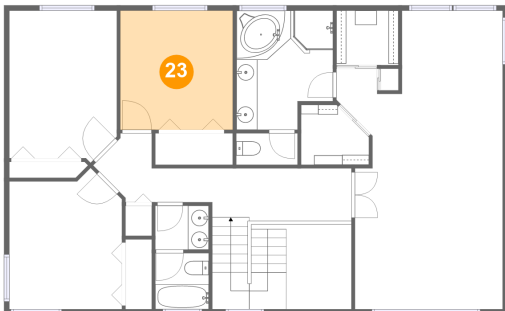

23 Floor 2 - Bedroom

Dimensions: 10'9" x 11'5"
Area: 122 sq. ft
Counted as living area: Yes

Heated: Yes
Finished: Yes
Enclosed: Yes
Contiguous: Yes
Permitted: Yes
Wet space: No
Addition: No
Conversion: No