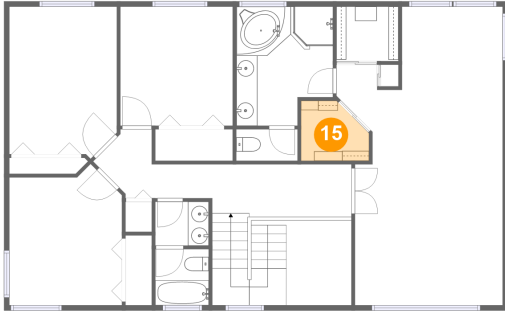

732 Verona Lake Dr, Weston, FL, US

15 Floor 2 - W.I.C.

Dimensions: 6'6" x 5'9"
Area: 32 sq. ft
Counted as living area: Yes

Heated: Yes
Finished: Yes
Enclosed: Yes
Contiguous: Yes
Permitted: Yes
Wet space: No
Addition: No
Conversion: No