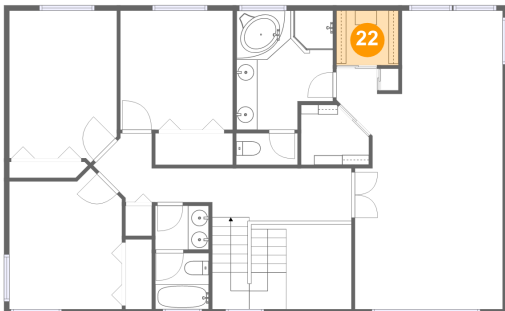

22 Floor 2 - W.I.C.

Dimensions: 5'11" x 5'3"
Area: 31 sq. ft
Counted as living area: Yes

Heated: Yes
Finished: Yes
Enclosed: Yes
Contiguous: Yes
Permitted: Yes
Wet space: No
Addition: No
Conversion: No