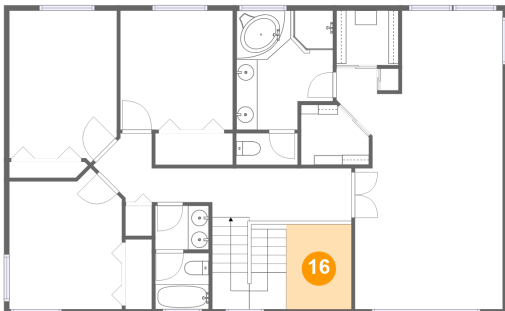

16 Floor 2 - Open To Below

Dimensions: 6'3" x 8'1"
Area: 51 sq. ft
Counted as living area: No

Heated: No
Finished: No
Enclosed: No
Contiguous: Yes
Permitted: No
Wet space: No
Addition: No
Conversion: No