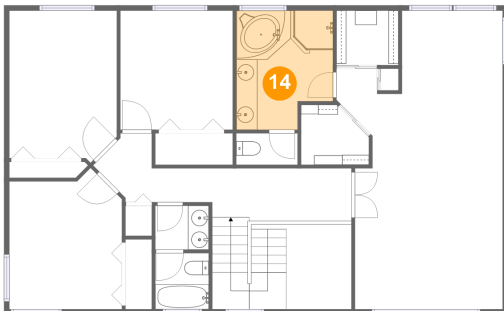

14 Floor 2 - Primary Bath

Dimensions: 9'3" x 11'5"
Area: 96 sq. ft
Counted as living area: Yes

Heated: Yes
Finished: Yes
Enclosed: Yes
Contiguous: Yes
Permitted: Yes
Wet space: Yes
Addition: No
Conversion: No