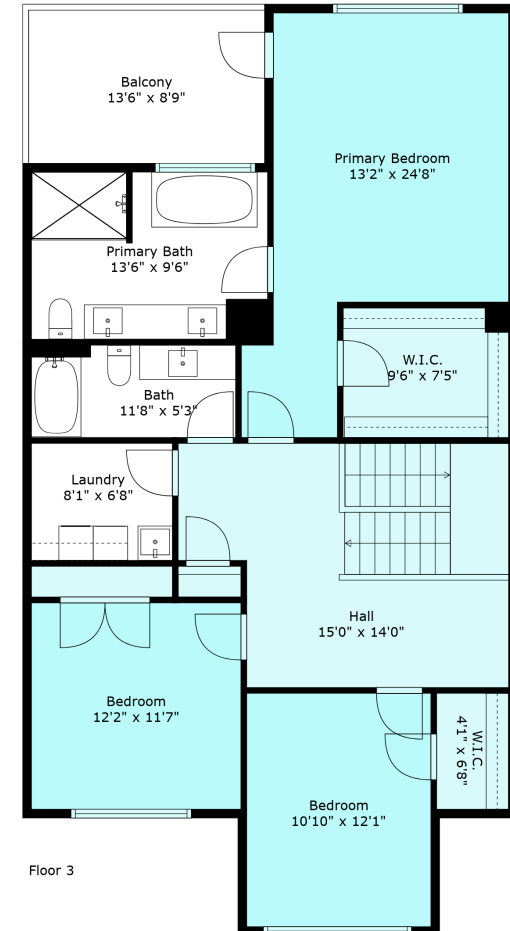

16 43685 Chilliwack Mountain Rd

Sabrina Vandenberg PREC
sabrina@chilliwackproperties.net

Floor 1

Floor 2

Floor 3

Estimated Areas:
Below Main: 922 sq. ft
Main Floor: 921 sq. ft
Above Main: 1249 sq. ft
Total: 3092 Sq. Ft

16 43685 Chilliwack Mountain Rd

Sabrina Vandenberg PREC
sabrina@chilliwackproperties.net

Estimated Areas:
Below Main: 922 sq. ft
Main Floor: 921 sq. ft
Above Main: 1249 sq. ft
Total: 3092 Sq. Ft

16 43685 Chilliwack Mountain Rd

Sabrina Vandenberg PREC
sabrina@chilliwackproperties.net

Estimated Areas:
Below Main: 922 sq. ft
Main Floor: 921 sq. ft
Above Main: 1249 sq. ft
Total: 3092 Sq. Ft

16 43685 Chilliwack Mountain Rd

Sabrina Vandenberg PREC
sabrina@chilliwackproperties.net

Estimated Areas:
Below Main: 922 sq. ft
Main Floor: 921 sq. ft
Above Main: 1249 sq. ft
Total: 3092 Sq. Ft