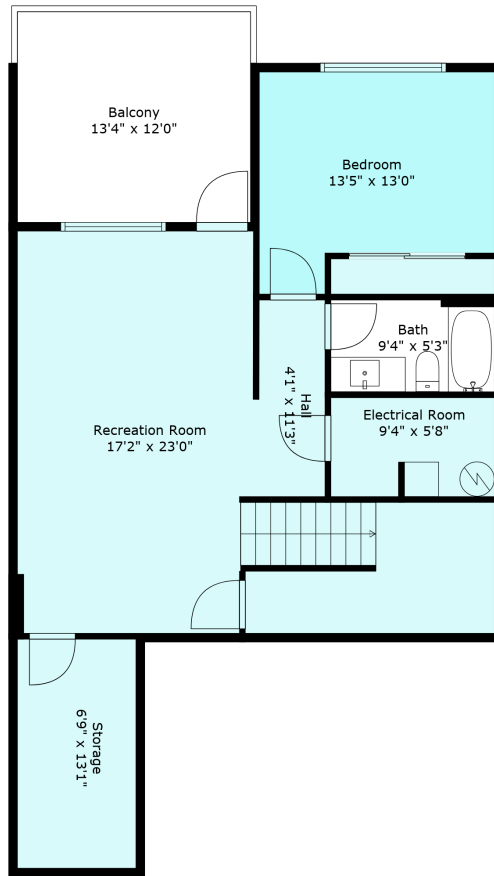

16 43685 Chilliwack Mountain Rd

Sabrina Vandenberg PREC
sabrina@chilliwackproperties.net

Floor 1

Floor 2

Floor 3

Estimated Areas:
Below Main: 922 sq. ft
Main Floor: 921 sq. ft
Above Main: 1249 sq. ft
Total: 3092 Sq. Ft

16 43685 Chilliwack Mountain Rd

Sabrina Vandenberg PREC
sabrina@chilliwackproperties.net

Estimated Areas:
Below Main: 922 sq. ft
Main Floor: 921 sq. ft
Above Main: 1249 sq. ft
Total: 3092 Sq. Ft

16 43685 Chilliwack Mountain Rd

Sabrina Vandenberg PREC
sabrina@chilliwackproperties.net

Estimated Areas:
Below Main: 922 sq. ft
Main Floor: 921 sq. ft
Above Main: 1249 sq. ft
Total: 3092 Sq. Ft

16 43685 Chilliwack Mountain Rd

Sabrina Vandenberg PREC
sabrina@chilliwackproperties.net

Estimated Areas:
Below Main: 922 sq. ft
Main Floor: 921 sq. ft
Above Main: 1249 sq. ft
Total: 3092 Sq. Ft