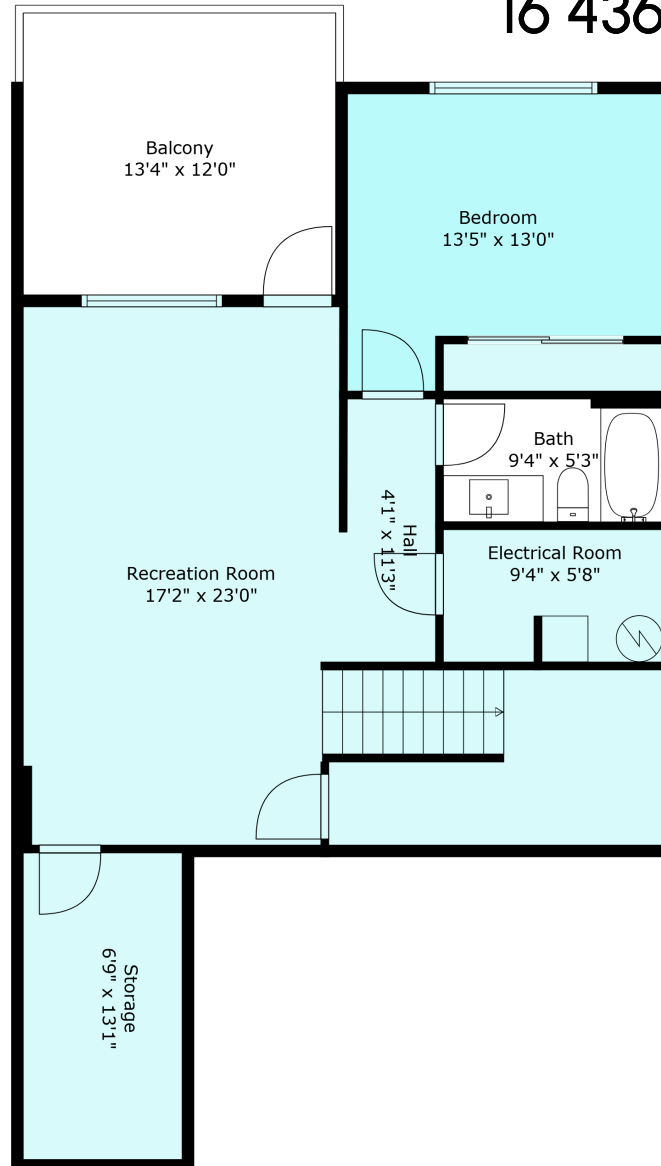

16 43685 Chilliwack Mountain Rd

Sabrina Vandenberg PREC
sabrina@chilliwackproperties.net

Floor 1

Floor 2

Floor 3

Estimated Areas:
Below Main: 922 sq. ft
Main Floor: 921 sq. ft
Above Main: 1249 sq. ft
Total: 3092 Sq. Ft

16 43685 Chilliwack Mountain Rd

Sabrina Vandenberg PREC
sabrina@chilliwackproperties.net

Estimated Areas:
Below Main: 922 sq. ft
Main Floor: 921 sq. ft
Above Main: 1249 sq. ft
Total: 3092 Sq. Ft

16 43685 Chilliwack Mountain Rd

Sabrina Vandenberg PREC
sabrina@chilliwackproperties.net

Estimated Areas:
Below Main: 922 sq. ft
Main Floor: 921 sq. ft
Above Main: 1249 sq. ft
Total: 3092 Sq. Ft

16 43685 Chilliwack Mountain Rd

Sabrina Vandenberg PREC
sabrina@chilliwackproperties.net

Estimated Areas:
Below Main: 922 sq. ft
Main Floor: 921 sq. ft
Above Main: 1249 sq. ft
Total: 3092 Sq. Ft