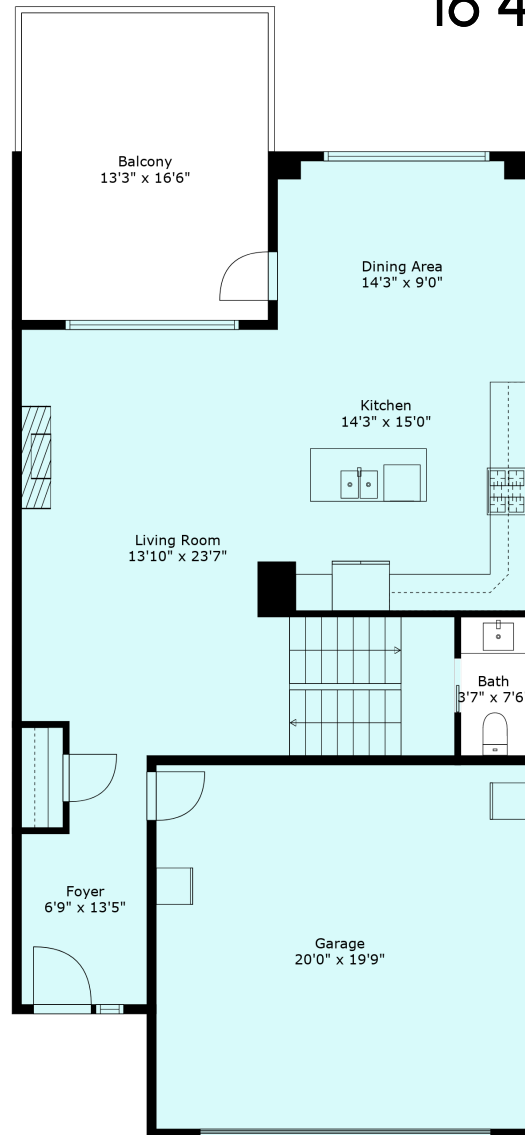

16 43685 Chilliwack Mountain Rd

Sabrina Vandenberg PREC
sabrina@chilliwackproperties.net

Floor 1

Floor 2

Floor 3

Estimated Areas:
Below Main: 922 sq. ft
Main Floor: 921 sq. ft
Above Main: 1249 sq. ft
Total: 3092 Sq. Ft

16 43685 Chilliwack Mountain Rd

Sabrina Vandenberg PREC
sabrina@chilliwackproperties.net

Estimated Areas:
Below Main: 922 sq. ft
Main Floor: 921 sq. ft
Above Main: 1249 sq. ft
Total: 3092 Sq. Ft

16 43685 Chilliwack Mountain Rd

Sabrina Vandenberg PREC
sabrina@chilliwackproperties.net

Estimated Areas:
Below Main: 922 sq. ft
Main Floor: 921 sq. ft
Above Main: 1249 sq. ft
Total: 3092 Sq. Ft

16 43685 Chilliwack Mountain Rd

Sabrina Vandenberg PREC
sabrina@chilliwackproperties.net

Estimated Areas:
Below Main: 922 sq. ft
Main Floor: 921 sq. ft
Above Main: 1249 sq. ft
Total: 3092 Sq. Ft