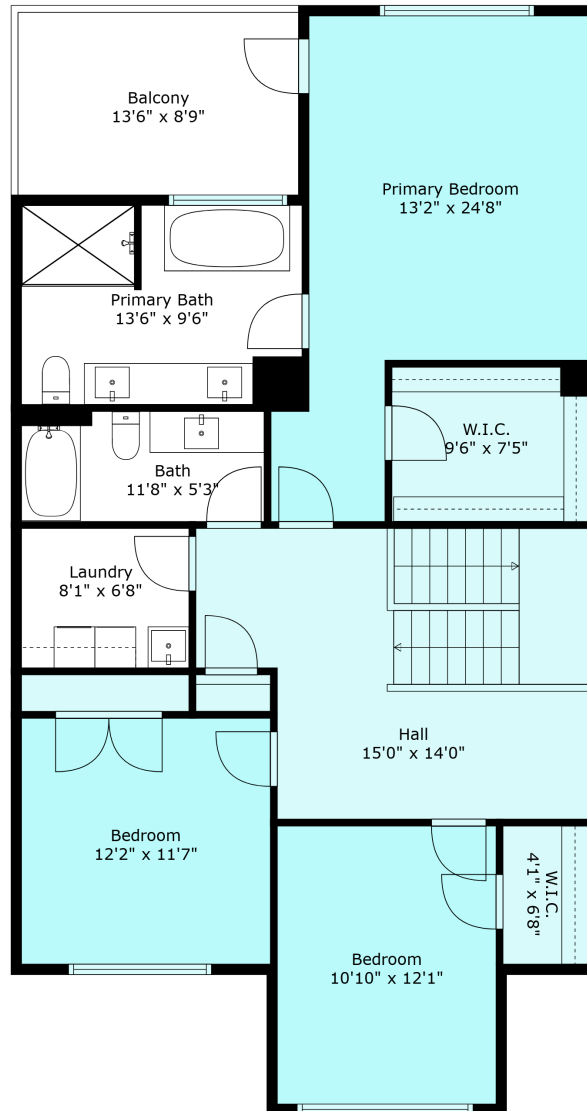

16 43685 Chilliwack Mountain Rd

Sabrina Vandenberg PREC
sabrina@chilliwackproperties.net

Floor 1

Floor 2

Floor 3

Estimated Areas:
Below Main: 922 sq. ft
Main Floor: 921 sq. ft
Above Main: 1249 sq. ft
Total: 3092 Sq. Ft

16 43685 Chilliwack Mountain Rd

Sabrina Vandenberg PREC
sabrina@chilliwackproperties.net

Estimated Areas:
Below Main: 922 sq. ft
Main Floor: 921 sq. ft
Above Main: 1249 sq. ft
Total: 3092 Sq. Ft

16 43685 Chilliwack Mountain Rd

Sabrina Vandenberg PREC
sabrina@chilliwackproperties.net

Estimated Areas:
Below Main: 922 sq. ft
Main Floor: 921 sq. ft
Above Main: 1249 sq. ft
Total: 3092 Sq. Ft

16 43685 Chilliwack Mountain Rd

Sabrina Vandenberg PREC
sabrina@chilliwackproperties.net

Estimated Areas:
Below Main: 922 sq. ft
Main Floor: 921 sq. ft
Above Main: 1249 sq. ft
Total: 3092 Sq. Ft