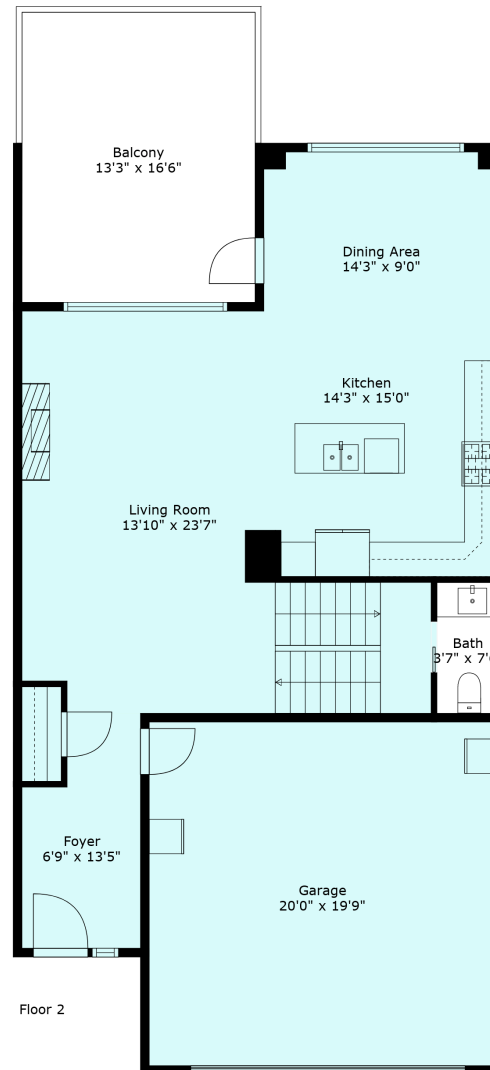

16 43685 Chilliwack Mountain Rd

Sabrina Vandenberg PREC
sabrina@chilliwackproperties.net

Floor 1

Floor 2

Floor 3

Estimated Areas:
Below Main: 922 sq. ft
Main Floor: 921 sq. ft
Above Main: 1249 sq. ft
Total: 3092 Sq. Ft

16 43685 Chilliwack Mountain Rd

Sabrina Vandenberg PREC
sabrina@chilliwackproperties.net

Estimated Areas:
Below Main: 922 sq. ft
Main Floor: 921 sq. ft
Above Main: 1249 sq. ft
Total: 3092 Sq. Ft

16 43685 Chilliwack Mountain Rd

Sabrina Vandenberg PREC
sabrina@chilliwackproperties.net

Estimated Areas:
Below Main: 922 sq. ft
Main Floor: 921 sq. ft
Above Main: 1249 sq. ft
Total: 3092 Sq. Ft

16 43685 Chilliwack Mountain Rd

Sabrina Vandenberg PREC
sabrina@chilliwackproperties.net

Estimated Areas:
Below Main: 922 sq. ft
Main Floor: 921 sq. ft
Above Main: 1249 sq. ft
Total: 3092 Sq. Ft