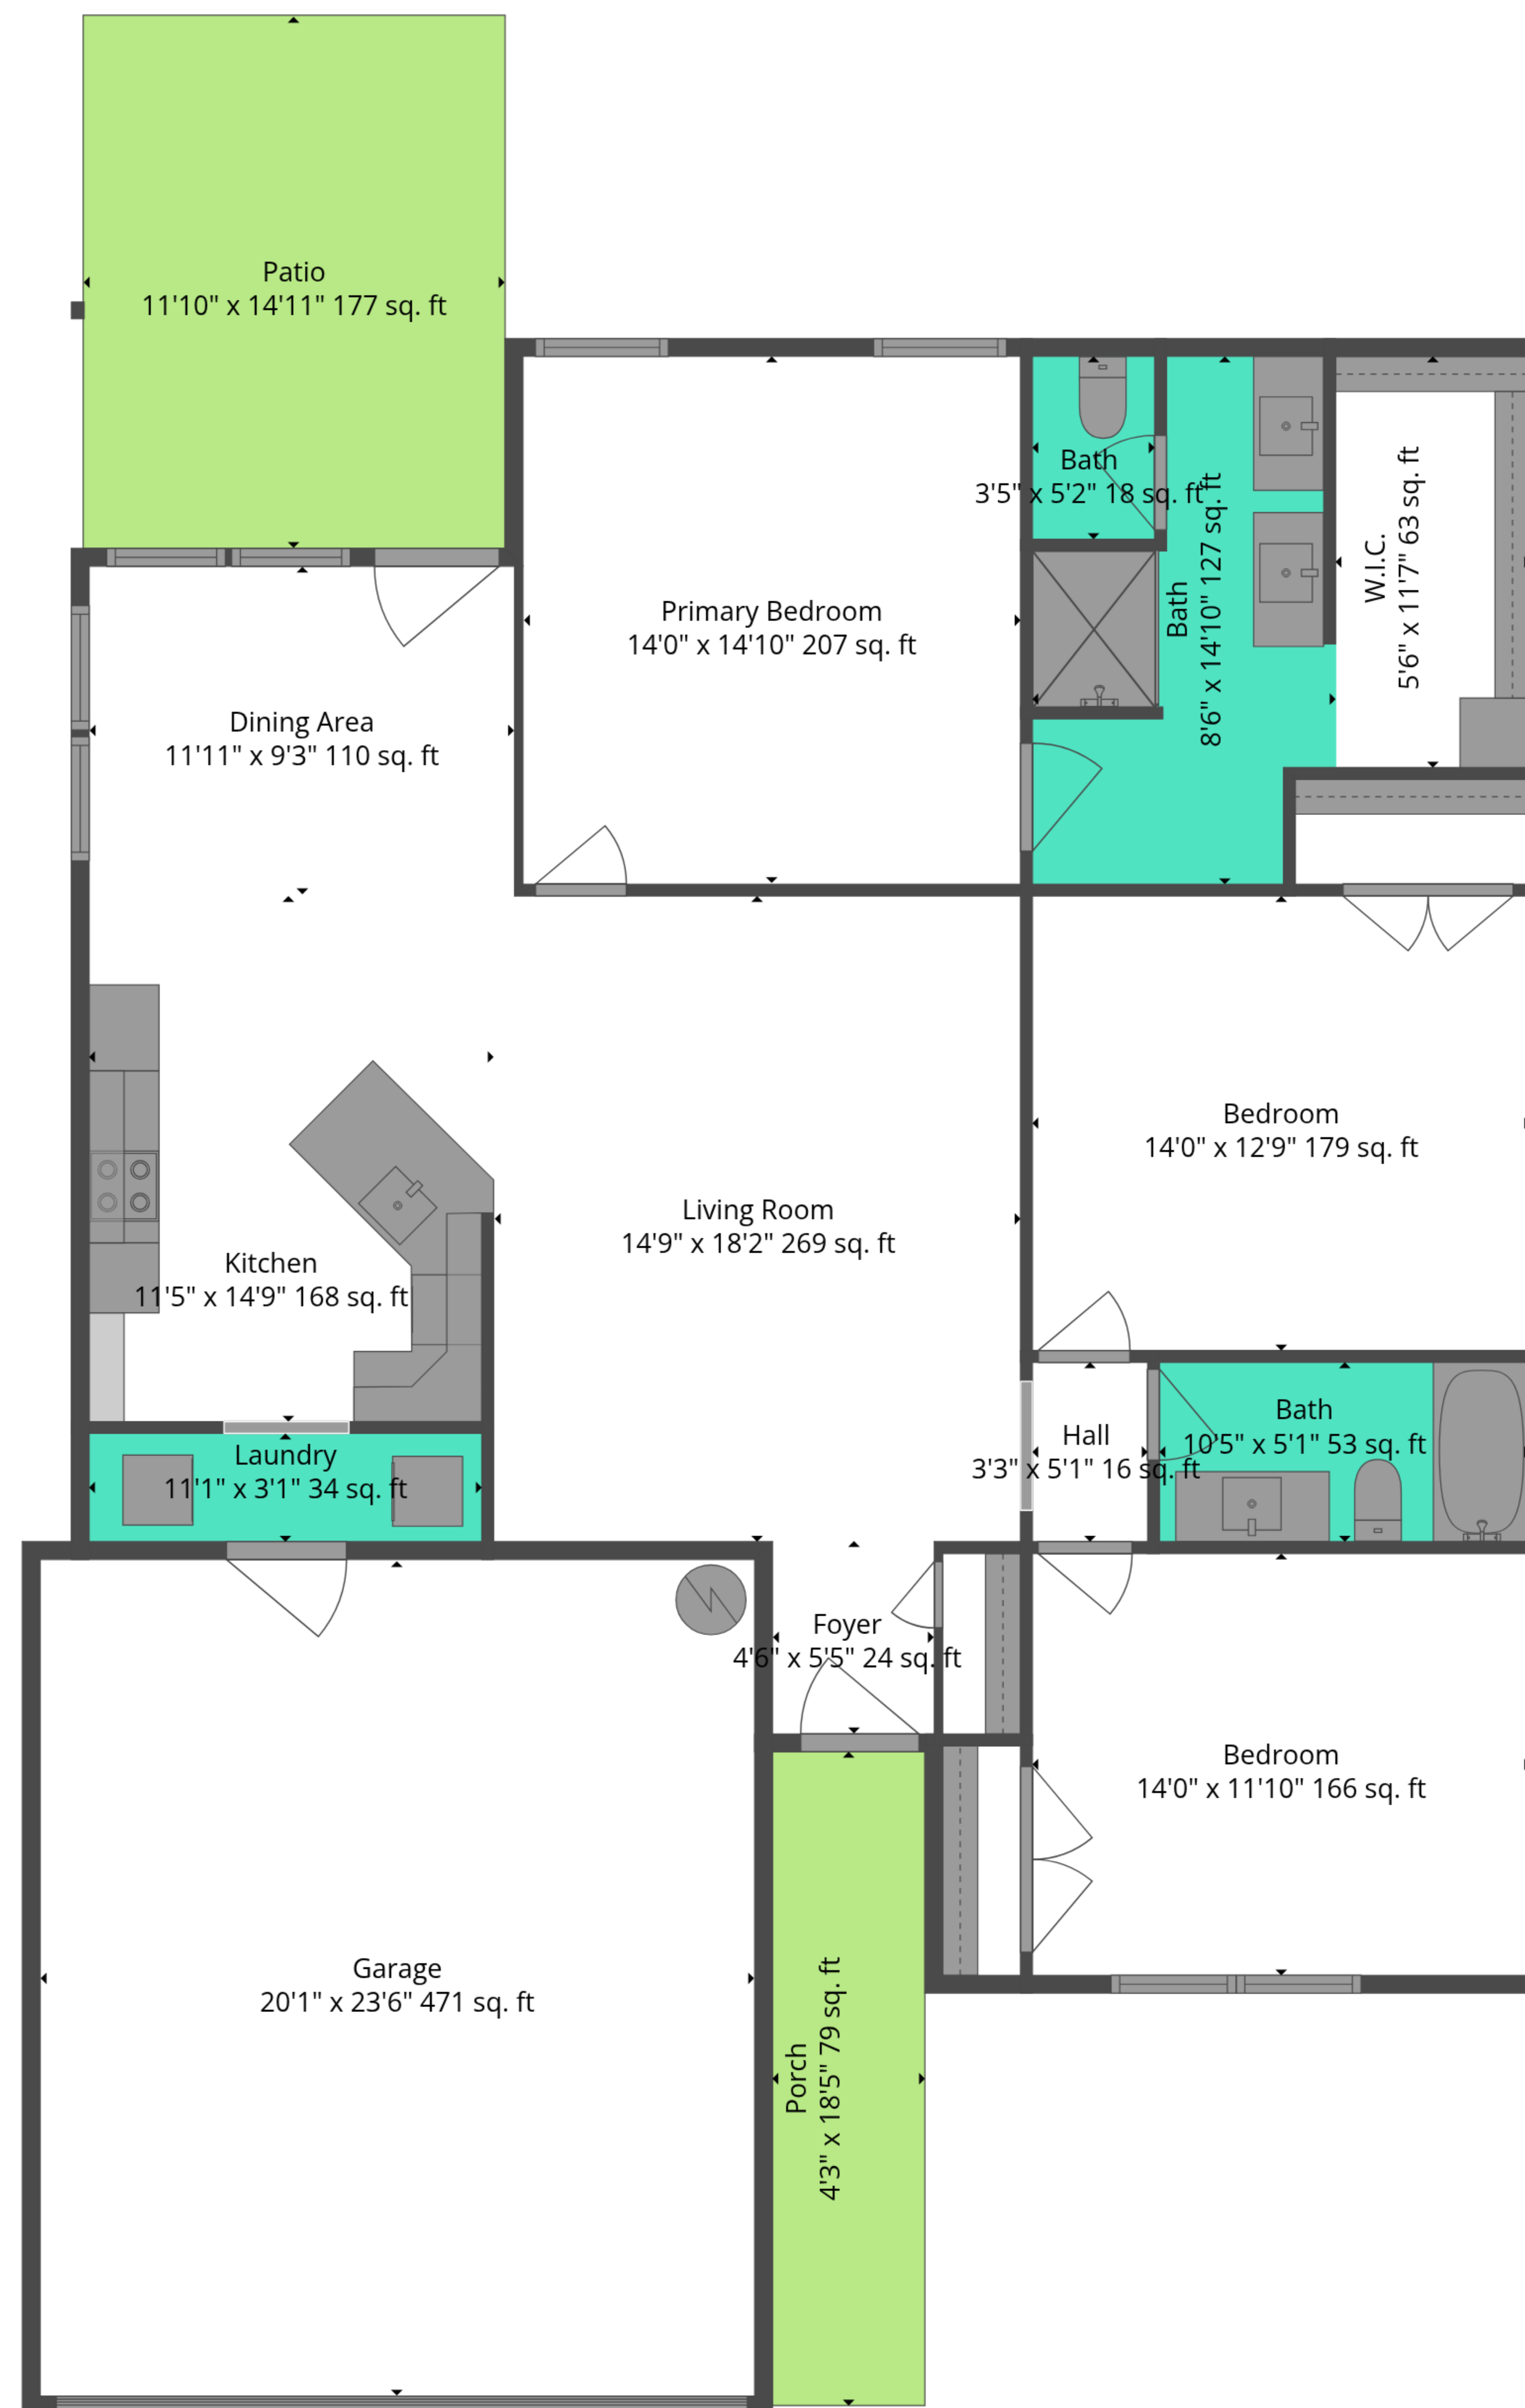

TOTAL: 1508 sq. ft
 1st floor: 1508 sq. ft
 EXCLUDED AREAS: GARAGE: 473 sq. ft, PORCH: 79 sq. ft, PATIO: 178 sq. ft,
 WALLS: 119 sq. ft

TOTAL: 1508 sq. ft
 1st floor: 1508 sq. ft
 EXCLUDED AREAS: GARAGE: 473 sq. ft, PORCH: 79 sq. ft, PATIO: 178 sq. ft,
 WALLS: 119 sq. ft