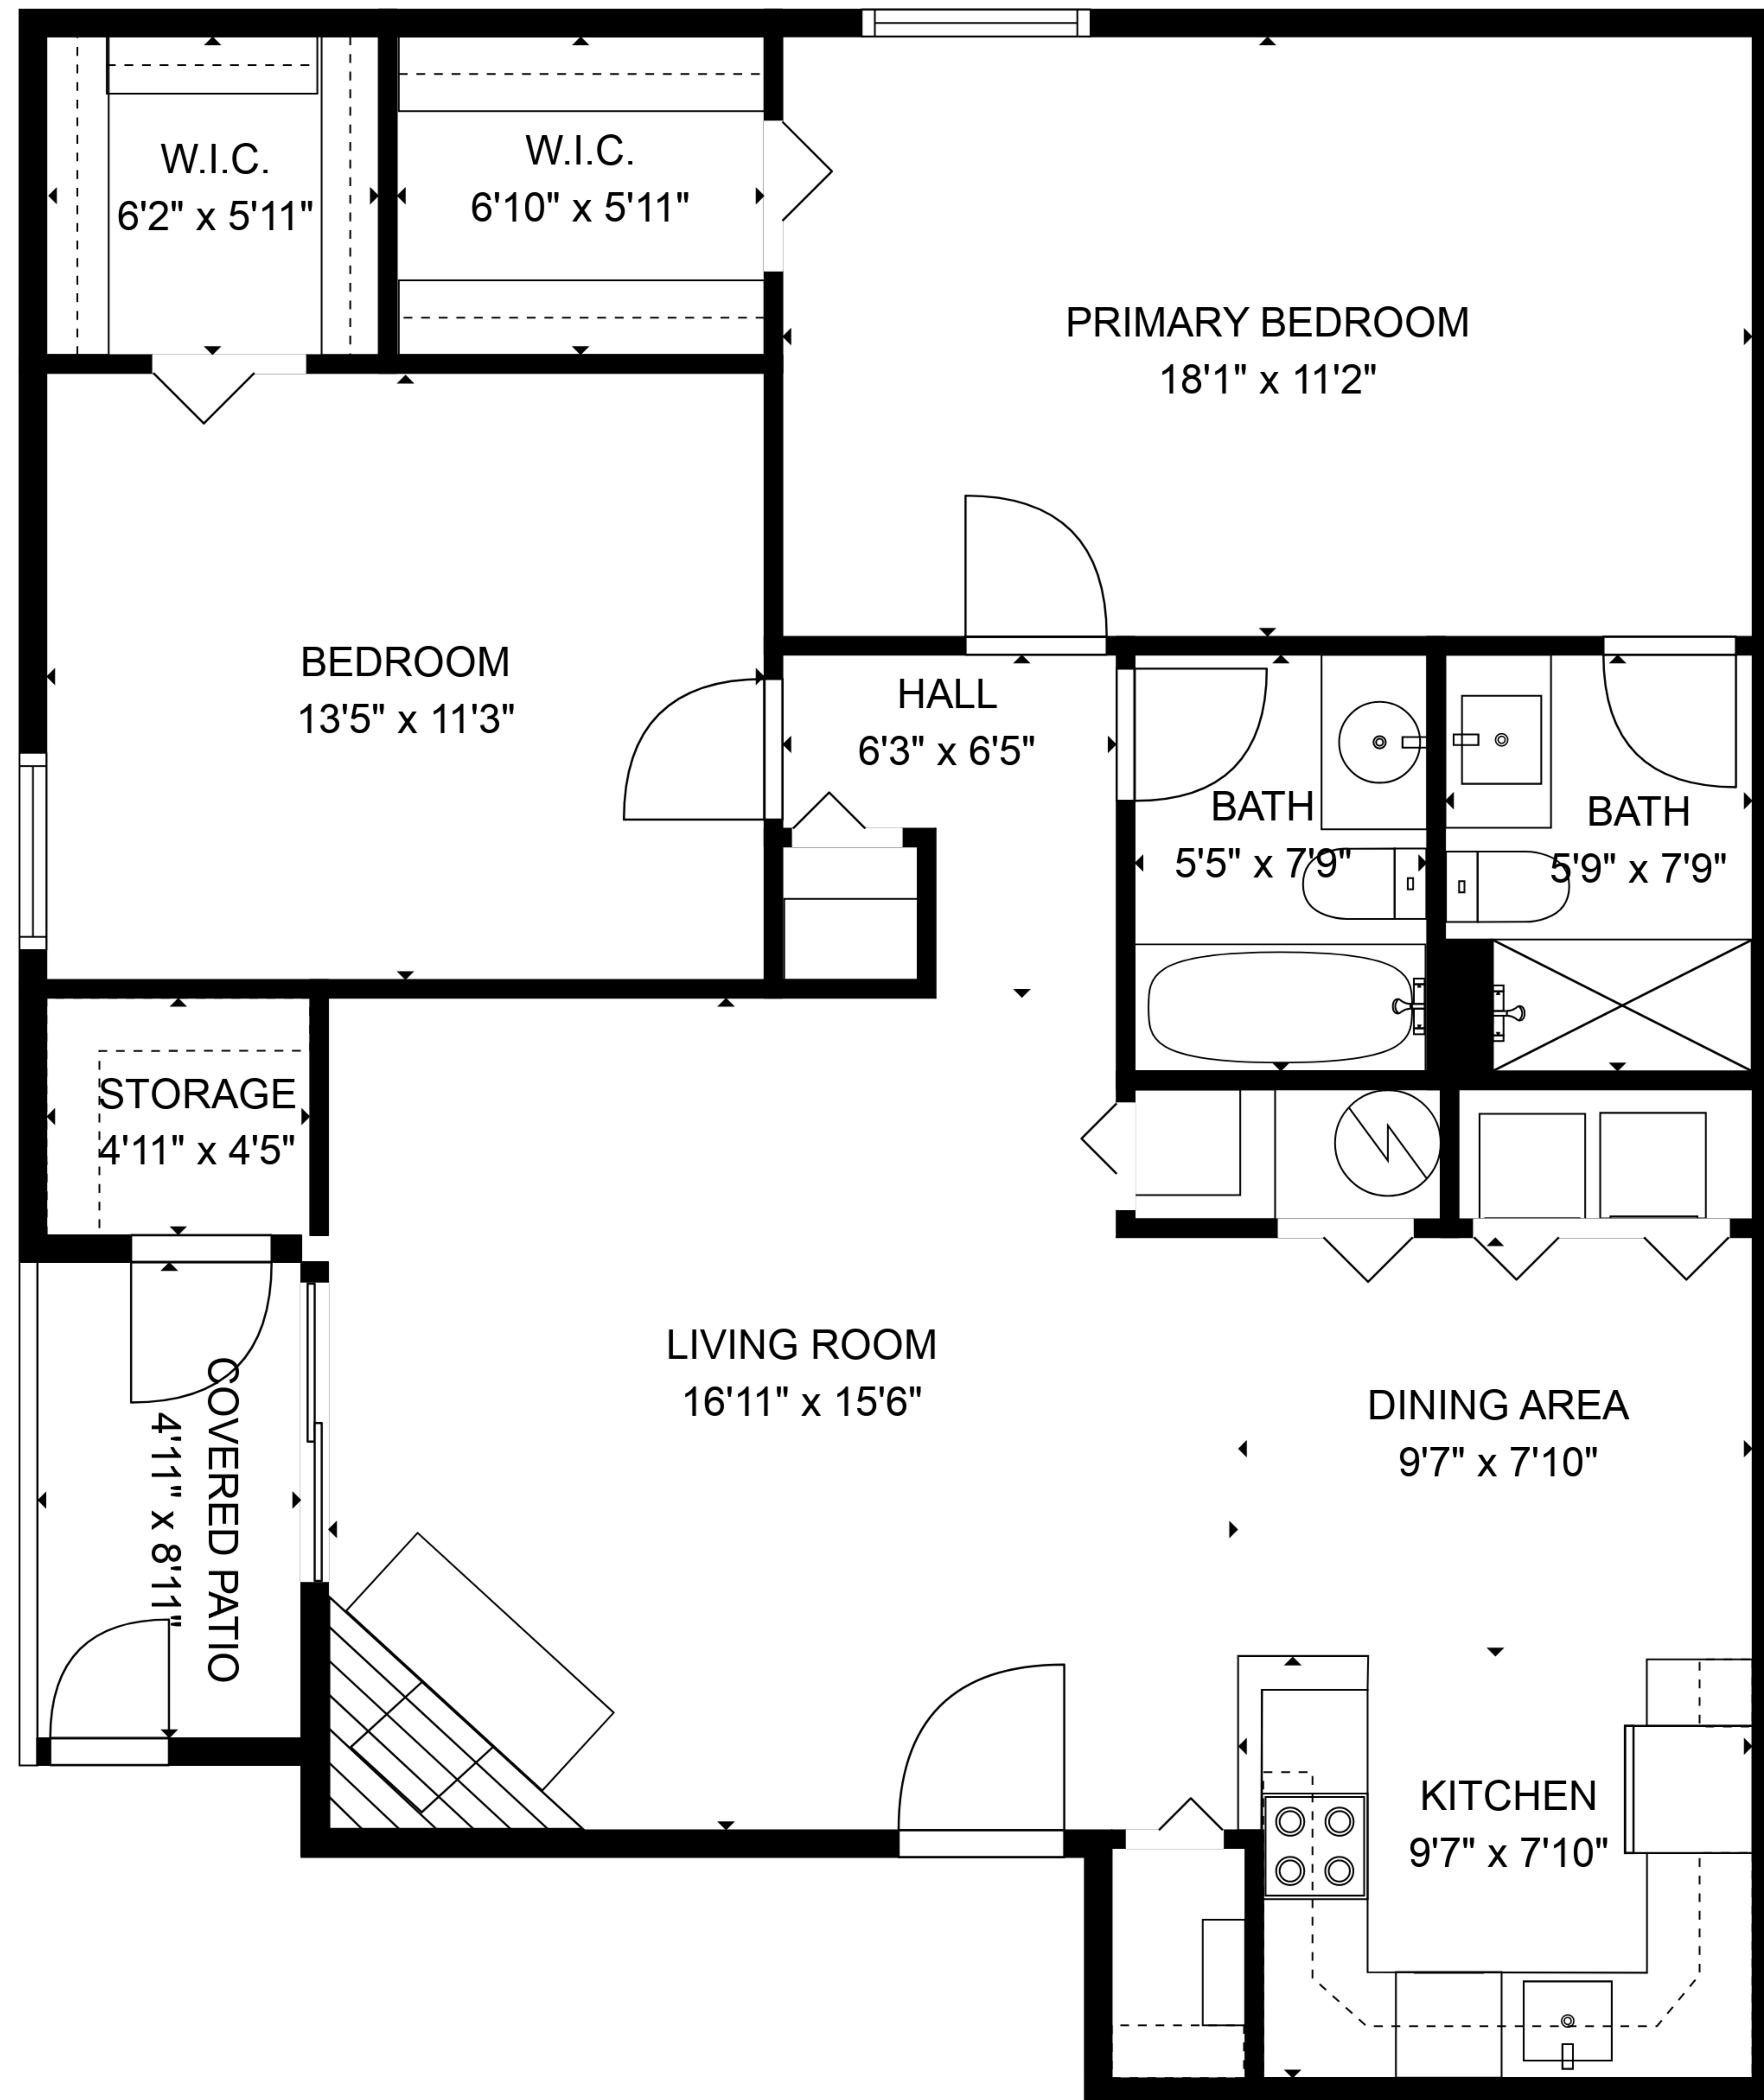

TOTAL: 1039 sq. ft

FLOOR 1: 1039 sq. ft

EXCLUDED AREAS: STORAGE: 22 sq. ft, COVERED PATIO: 44 sq. ft

SIZES AND DIMENSIONS ARE APPROXIMATE, ACTUAL MAY VARY.

TOTAL: 1039 sq. ft

FLOOR 1: 1039 sq. ft

EXCLUDED AREAS: STORAGE: 22 sq. ft, COVERED PATIO: 44 sq. ft

SIZES AND DIMENSIONS ARE APPROXIMATE, ACTUAL MAY VARY.