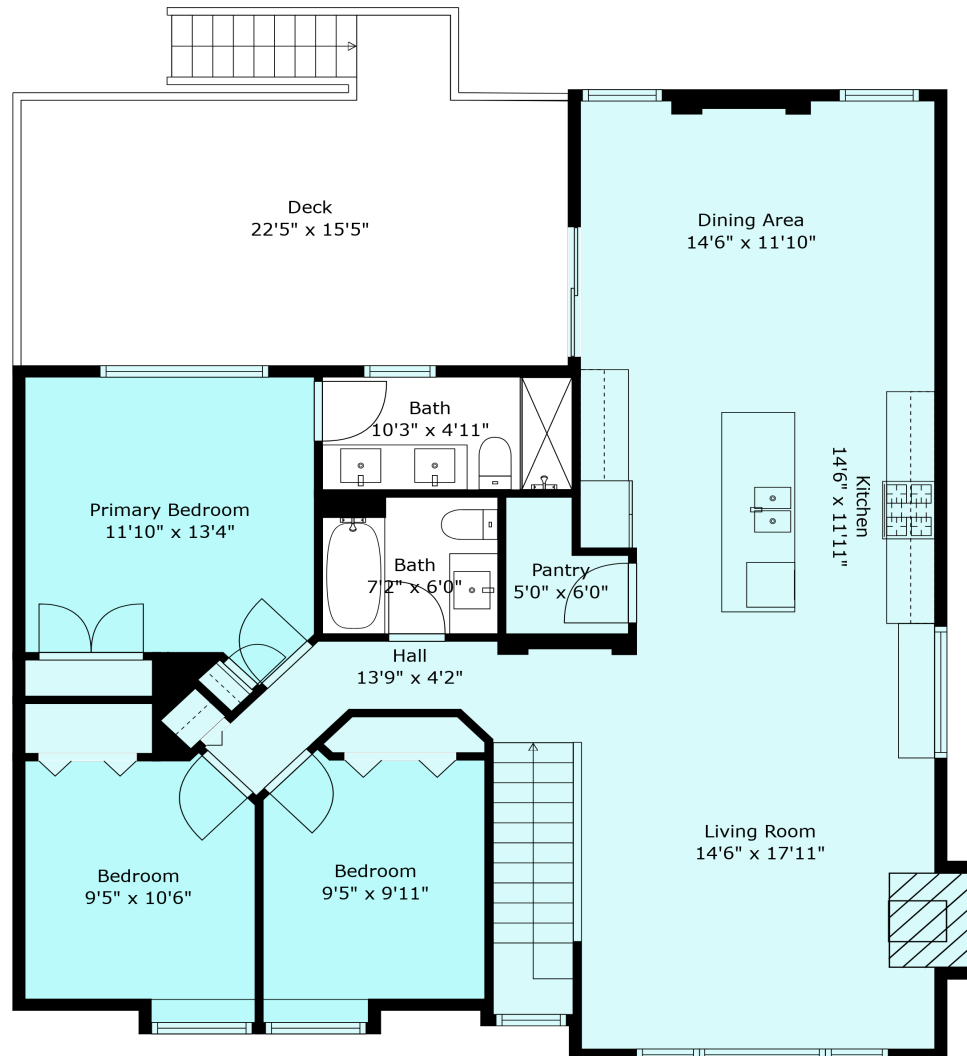

5562 Teskey Rd

Sabrina Vandenberg PREC
sabrina@chilliwackproperties.net

Estimated Areas:

Main Floor: 1288 sq. ft

Above Main: 982 sq. ft

Shop: 598 sq. ft unfinished + loft

Total: 2868 Sq. Ft

5562 Teskey Rd

Sabrina Vandenberg PREC
sabrina@chilliwackproperties.net

Estimated Areas:
Main Floor: 1288 sq. ft
Above Main: 982 sq. ft
Shop: 598 sq. ft unfinished + loft
Total: 2868 Sq. Ft

5562 Teskey Rd

Sabrina Vandenberg PREC
sabrina@chilliwackproperties.net

Estimated Areas:

Main Floor: 1288 sq. ft

Above Main: 982 sq. ft

Shop: 598 sq. ft unfinished + loft

Total: 2868 Sq. Ft