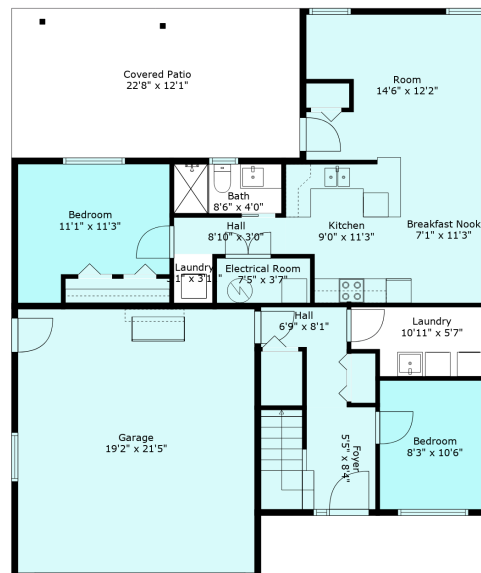

5562 Teskey Rd

Sabrina Vandenberg PREC
sabrina@chilliwackproperties.net

Estimated Areas:

Main Floor: 1288 sq. ft

Above Main: 982 sq. ft

Shop: 598 sq. ft unfinished + loft

Total: 2868 Sq. Ft

5562 Teskey Rd

Sabrina Vandenberg PREC
sabrina@chilliwackproperties.net

Estimated Areas:
Main Floor: 1288 sq. ft
Above Main: 982 sq. ft
Shop: 598 sq. ft unfinished + loft
Total: 2868 Sq. Ft

5562 Teskey Rd

Sabrina Vandenberg PREC
sabrina@chilliwackproperties.net

Estimated Areas:

Main Floor: 1288 sq. ft

Above Main: 982 sq. ft

Shop: 598 sq. ft unfinished + loft

Total: 2868 Sq. Ft