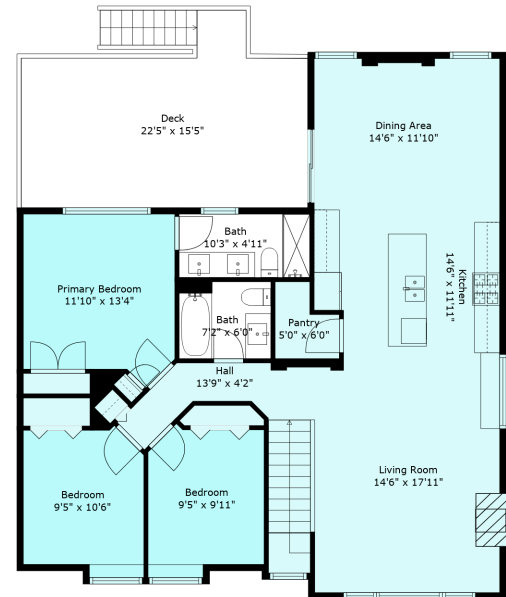

5562 Teskey Rd

Sabrina Vandenberg PREC
sabrina@chilliwackproperties.net

Estimated Areas:

Main Floor: 1288 sq. ft

Above Main: 982 sq. ft

Shop: 598 sq. ft unfinished + loft

Total: 2868 Sq. Ft

5562 Teskey Rd

Sabrina Vandenberg PREC
sabrina@chilliwackproperties.net

Estimated Areas:
Main Floor: 1288 sq. ft
Above Main: 982 sq. ft
Shop: 598 sq. ft unfinished + loft
Total: 2868 Sq. Ft

5562 Teskey Rd

Sabrina Vandenberg PREC
sabrina@chilliwackproperties.net

Estimated Areas:

Main Floor: 1288 sq. ft

Above Main: 982 sq. ft

Shop: 598 sq. ft unfinished + loft

Total: 2868 Sq. Ft