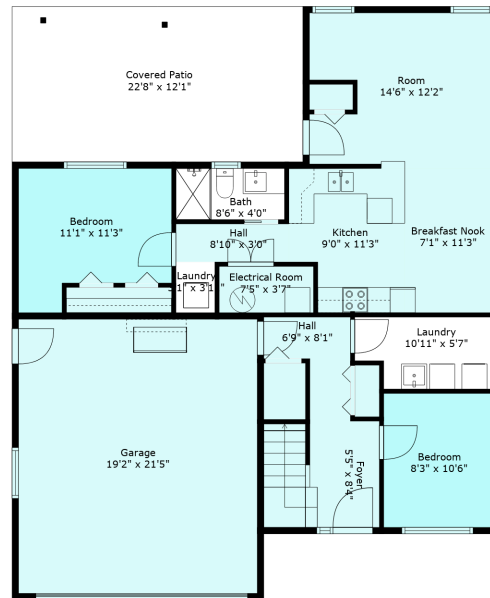

5562 Teskey Rd

Sabrina Vandenberg PREC
sabrina@chilliwackproperties.net

Estimated Areas:

Main Floor: 1288 sq. ft

Above Main: 982 sq. ft

Shop: 598 sq. ft unfinished + loft

Total: 2868 Sq. Ft

5562 Teskey Rd

Sabrina Vandenberg PREC
sabrina@chilliwackproperties.net

Estimated Areas:
Main Floor: 1288 sq. ft
Above Main: 982 sq. ft
Shop: 598 sq. ft unfinished + loft
Total: 2868 Sq. Ft

5562 Teskey Rd

Sabrina Vandenberg PREC
sabrina@chilliwackproperties.net

Estimated Areas:

Main Floor: 1288 sq. ft

Above Main: 982 sq. ft

Shop: 598 sq. ft unfinished + loft

Total: 2868 Sq. Ft