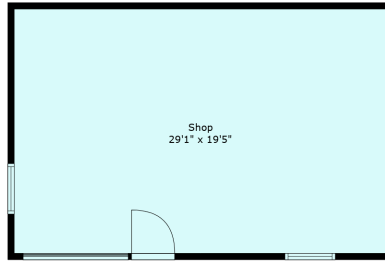

5562 Teskey Rd

Sabrina Vandenberg PREC
sabrina@chilliwackproperties.net

Estimated Areas:

Main Floor: 1288 sq. ft

Above Main: 982 sq. ft

Shop: 598 sq. ft unfinished + loft

Total: 2868 Sq. Ft

5562 Teskey Rd

Sabrina Vandenberg PREC
sabrina@chilliwackproperties.net

Estimated Areas:
Main Floor: 1288 sq. ft
Above Main: 982 sq. ft
Shop: 598 sq. ft unfinished + loft
Total: 2868 Sq. Ft

5562 Teskey Rd

Sabrina Vandenberg PREC
sabrina@chilliwackproperties.net

Estimated Areas:

Main Floor: 1288 sq. ft

Above Main: 982 sq. ft

Shop: 598 sq. ft unfinished + loft

Total: 2868 Sq. Ft