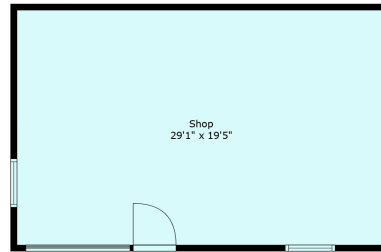

5562 Teskey Rd

Sabrina Vandenberg PREC
sabrina@chilliwackproperties.net

Estimated Areas:

Main Floor: 1288 sq. ft

Above Main: 982 sq. ft

Shop: 598 sq. ft unfinished + loft

Total: 2868 Sq. Ft

5562 Teskey Rd

Sabrina Vandenberg PREC
sabrina@chilliwackproperties.net

Estimated Areas:
Main Floor: 1288 sq. ft
Above Main: 982 sq. ft
Shop: 598 sq. ft unfinished + loft
Total: 2868 Sq. Ft

5562 Teskey Rd

Sabrina Vandenberg PREC
sabrina@chilliwackproperties.net

Estimated Areas:

Main Floor: 1288 sq. ft

Above Main: 982 sq. ft

Shop: 598 sq. ft unfinished + loft

Total: 2868 Sq. Ft