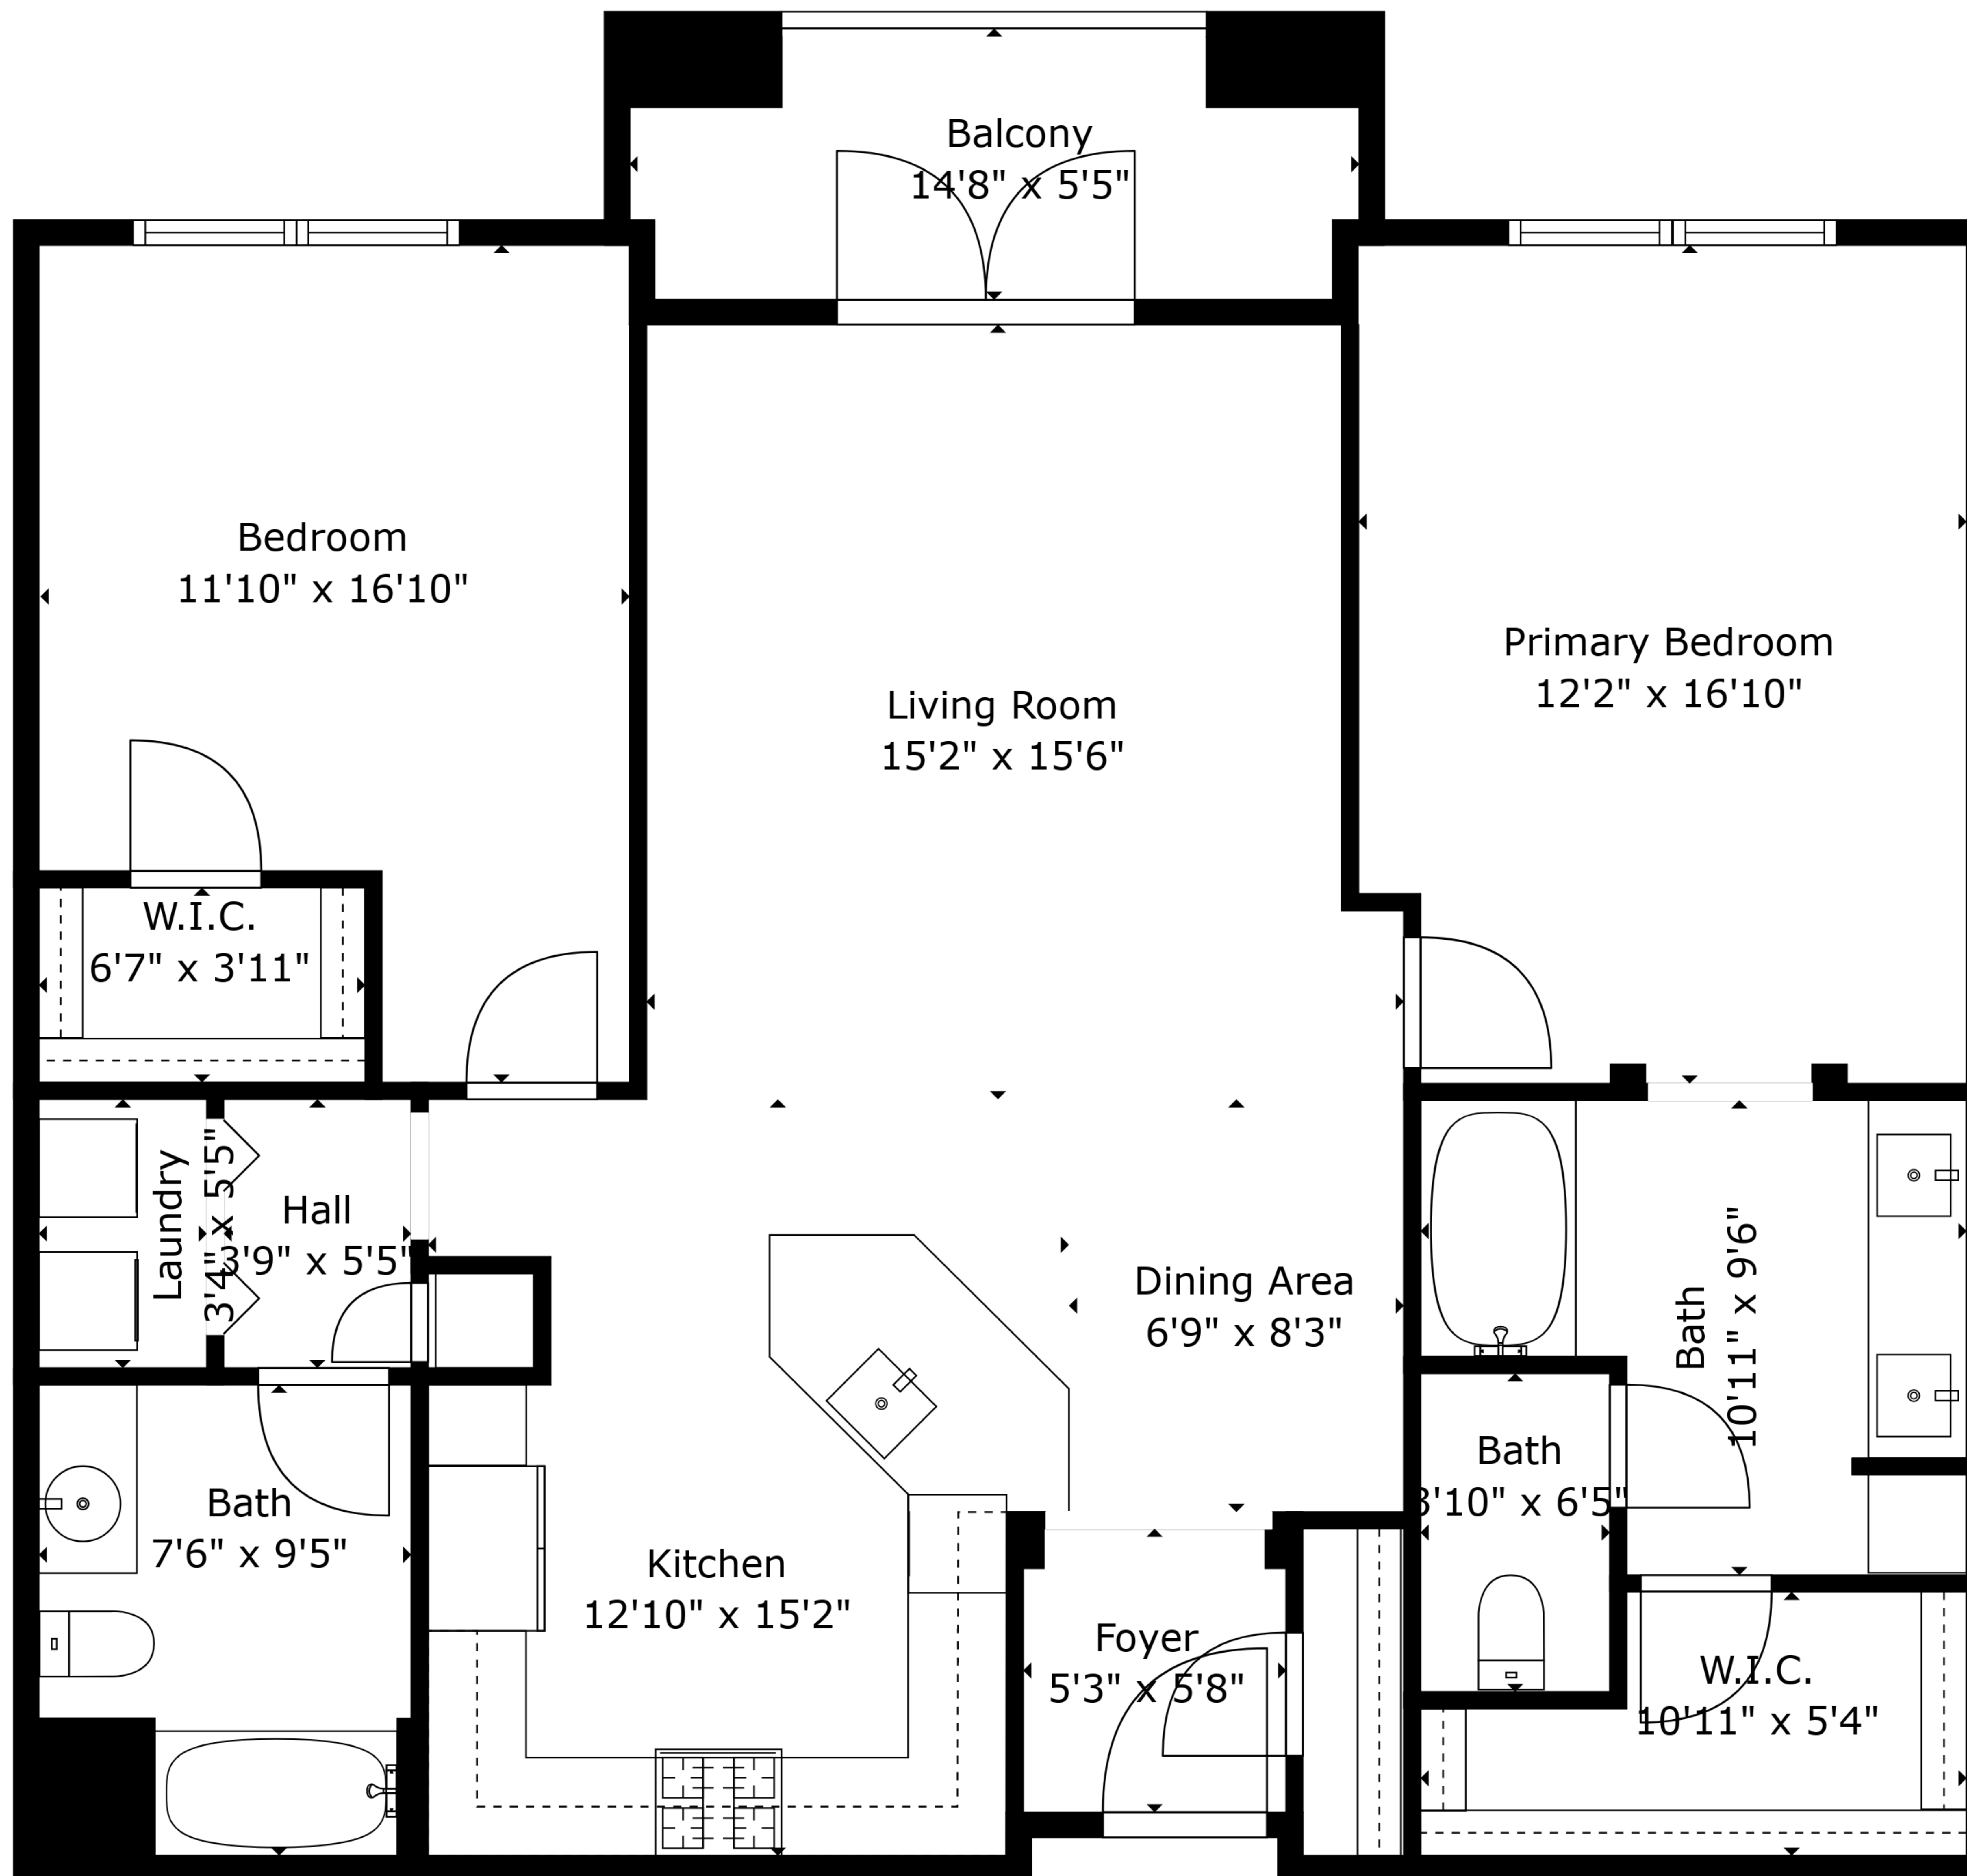

TOTAL: 1223 sq. ft
 FLOOR 1: 1223 sq. ft
 EXCLUDED AREAS: BALCONY: 77 sq. ft

TOTAL: 1223 sq. ft
 FLOOR 1: 1223 sq. ft
 EXCLUDED AREAS: BALCONY: 77 sq. ft