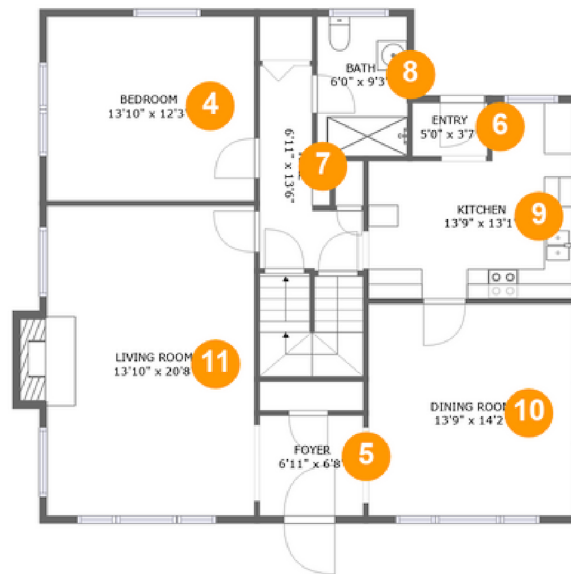

 3,019 total sqft

3111 Broadway East, Portage Bay, Seattle, King County, Washington, United States, 98102

Room Dimensions

Floor 1

Total sqft: 1016

Living area: 0

#	Room name	Dimensions	Area (sqft)	Counted as Living Area
1	Bedroom	14'6" x 14'8"	202 sq. ft	No
2	Basement	14'10" x 10'4"	116 sq. ft	No
3	Basement	20'3" x 25'9"	554 sq. ft	No

3111 Broadway East, Portage Bay, Seattle, King County, Washington, United States, 98102

Room Dimensions

Floor 2

Total sqft: 1186

Living area: 1174

#	Room name	Dimensions	Area (sqft)	Counted as Living Area
4	Bedroom	13'10" x 12'3"	170 sq. ft	Yes
5	Foyer	6'11" x 6'8"	46 sq. ft	Yes
6	Entry	5'0" x 3'7"	18 sq. ft	Yes
7	Hall	6'11" x 13'6"	65 sq. ft	Yes
8	Bath	6'0" x 9'3"	56 sq. ft	Yes
9	Kitchen	13'9" x 13'1"	147 sq. ft	Yes
10	Dining Room	13'9" x 14'2"	194 sq. ft	Yes
11	Living Room	13'10" x 20'8"	296 sq. ft	Yes

3111 Broadway East, Portage Bay, Seattle, King County, Washington, United States, 98102

Room Dimensions

Floor 3

Total sqft: 817

Living area: 686

#	Room name	Dimensions	Area (sqft)	Counted as Living Area
12	W.i.c.	10'9" x 4'10"	22 sq. ft	Yes
13	Wc	5'0" x 6'0"	41 sq. ft	Yes
14	Primary Bedroom	13'10" x 19'11"	210 sq. ft	Yes
15	Hall	6'11" x 6'4"	91 sq. ft	Yes
16	W.i.c.	13'10" x 7'4"	28 sq. ft	Yes
17	Bedroom	13'9" x 19'11"	209 sq. ft	Yes

3111 Broadway East, Portage Bay, Seattle, King County, Washington, United States, 98102

1 Floor 1 - Bedroom

Dimensions: 14'6" x 14'8"
Area: 202 sq. ft
Counted as Living Area: No

Heated: Yes
Finished: Yes
Enclosed: Yes
Contiguous: No
Permitted: Yes
Wet Space: No
Addition: No
Conversion: No