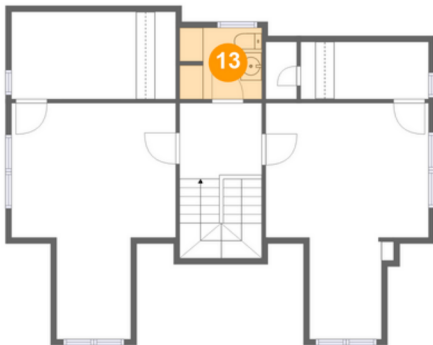

11 Floor 2 - Living Room

Dimensions: 13'10" x 20'8"
Area: 296 sq. ft
Counted as Living Area:
Yes

Heated: Yes
Finished: Yes
Enclosed: Yes
Contiguous:
Yes Permitted:
Yes Wet
Space: No
Addition: No
Conversion: No

3111 Broadway East, Portage Bay, Seattle, King County, Washington, United States, 98102

12 Floor 3 - W.i.c.

Dimensions: 10'9" x 4'10"
Area: 22 sq. ft
Counted as Living Area:
Yes

Heated: Yes
Finished: Yes
Enclosed: Yes
Contiguous:
Yes Permitted:
Yes Wet
Space: No
Addition: No
Conversion: No

13 Floor 3 - Wc

Dimensions: 5'0" x 6'0"
Area: 41 sq. ft
Counted as Living Area:
Yes

Heated: Yes
Finished: Yes
Enclosed: Yes
Contiguous:
Yes
Permitted: Yes
Wet Space: Yes
Addition: No
Conversion: No

14 Floor 3 - Primary Bedroom

Dimensions: 13'10" x 19'11"
Area: 210 sq. ft
Counted as Living Area:
Yes

Heated: Yes
Finished: Yes
Enclosed: Yes
Contiguous:
Yes Permitted:
Yes Wet
Space: No
Addition: No
Conversion: No

3111 Broadway East, Portage Bay, Seattle, King County, Washington, United States, 98102