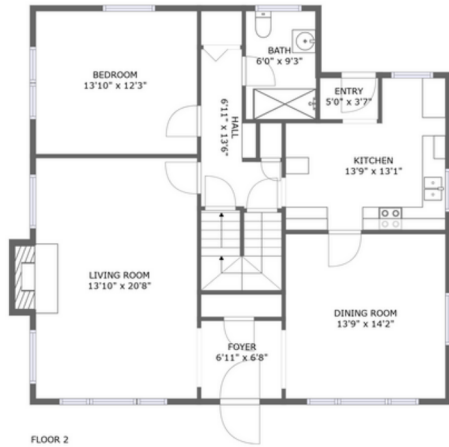

3111 Broadway East, Portage Bay, Seattle, King County, Washington, United States, 98102

Property Summary

 0 garages

 4 bedrooms

 1 bathrooms

 1 half baths

 3 floors

 1,860 Gross Living Area sqft

 3,019 total sqft

3111 Broadway East, Portage Bay, Seattle, King County, Washington, United States, 98102

Room Dimensions

Floor 1

Total sqft: 1016

Living area: 0

#	Room name	Dimensions	Area (sqft)	Counted as Living Area
1	Bedroom	14'6" x 14'8"	202 sq. ft	No
2	Basement	14'10" x 10'4"	116 sq. ft	No
3	Basement	20'3" x 25'9"	554 sq. ft	No

3111 Broadway East, Portage Bay, Seattle, King County, Washington, United States, 98102

Room Dimensions

Floor 2

Total sqft: 1186

Living area: 1174

#	Room name	Dimensions	Area (sqft)	Counted as Living Area
4	Bedroom	13'10" x 12'3"	170 sq. ft	Yes
5	Foyer	6'11" x 6'8"	46 sq. ft	Yes
6	Entry	5'0" x 3'7"	18 sq. ft	Yes
7	Hall	6'11" x 13'6"	65 sq. ft	Yes
8	Bath	6'0" x 9'3"	56 sq. ft	Yes
9	Kitchen	13'9" x 13'1"	147 sq. ft	Yes
10	Dining Room	13'9" x 14'2"	194 sq. ft	Yes
11	Living Room	13'10" x 20'8"	296 sq. ft	Yes

3111 Broadway East, Portage Bay, Seattle, King County, Washington, United States, 98102

Room Dimensions

Floor 3

Total sqft: 817

Living area: 686

#	Room name	Dimensions	Area (sqft)	Counted as Living Area
12	W.i.c.	10'9" x 4'10"	22 sq. ft	Yes
13	Wc	5'0" x 6'0"	41 sq. ft	Yes
14	Primary Bedroom	13'10" x 19'11"	210 sq. ft	Yes
15	Hall	6'11" x 6'4"	91 sq. ft	Yes
16	W.i.c.	13'10" x 7'4"	28 sq. ft	Yes
17	Bedroom	13'9" x 19'11"	209 sq. ft	Yes