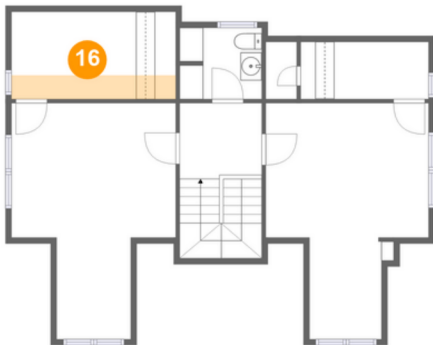

Dimensions: 13'10" x 19'11"
Area: 210 sq. ft
Counted as Living Area:
Yes

Heated: Yes
Finished: Yes
Enclosed: Yes
Contiguous:
Yes Permitted:
Yes Wet
Space: No
Addition: No
Conversion: No

3111 Broadway East, Portage Bay, Seattle, King County, Washington, United States, 98102

15 Floor 3 - Hall

Dimensions: 6'11" x 6'4"
Area: 91 sq. ft
Counted as Living Area:
Yes

Heated: Yes
Finished: Yes
Enclosed: Yes
Contiguous:
Yes Permitted:
Yes Wet
Space: No
Addition: No
Conversion: No

16 Floor 3 - W.i.c.