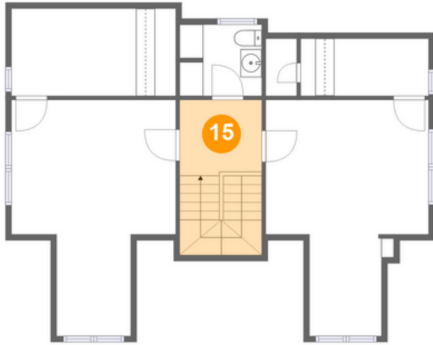

3111 Broadway East, Portage Bay, Seattle, King County, Washington, United States, 98102

15 Floor 3 - Hall

Dimensions: 6'11" x 6'4"
Area: 91 sq. ft
Counted as Living Area:
Yes

Heated: Yes
Finished: Yes
Enclosed: Yes
Contiguous:
Yes Permitted:
Yes Wet
Space: No
Addition: No
Conversion: No