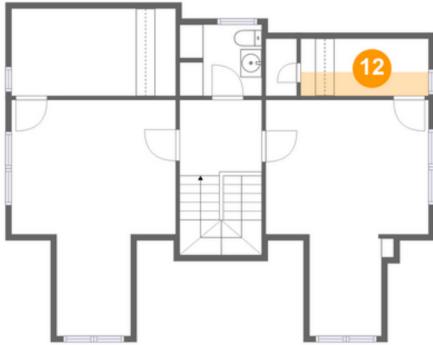

11 Floor 2 - Living Room

Dimensions: 13'10" x 20'8"
Area: 296 sq. ft
Counted as Living Area:
Yes

Heated: Yes
Finished: Yes
Enclosed: Yes
Contiguous:
Yes Permitted:
Yes Wet
Space: No
Addition: No
Conversion: No

3111 Broadway East, Portage Bay, Seattle, King County, Washington, United States, 98102

12 Floor 3 - W.i.c.

Dimensions: 10'9" x 4'10"
Area: 22 sq. ft
Counted as Living Area:
Yes

Heated: Yes
Finished: Yes
Enclosed: Yes
Contiguous:
Yes Permitted:
Yes Wet
Space: No
Addition: No
Conversion: No