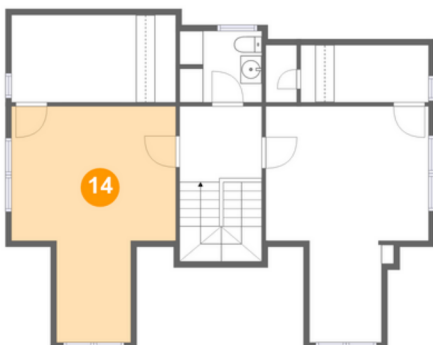

11 Floor 2 - Living Room

Dimensions: 13'10" x 20'8"
Area: 296 sq. ft
Counted as Living Area:
Yes

Heated: Yes
Finished: Yes
Enclosed: Yes
Contiguous:
Yes Permitted:
Yes Wet
Space: No
Addition: No
Conversion: No

3111 Broadway East, Portage Bay, Seattle, King County, Washington, United States, 98102

12 Floor 3 - W.i.c.

Dimensions: 10'9" x 4'10"
Area: 22 sq. ft
Counted as Living Area:
Yes

Heated: Yes
Finished: Yes
Enclosed: Yes
Contiguous:
Yes Permitted:
Yes Wet
Space: No
Addition: No
Conversion: No

13 Floor 3 - Wc

Dimensions: 5'0" x 6'0"
Area: 41 sq. ft
Counted as Living Area:
Yes

Heated: Yes
Finished: Yes
Enclosed: Yes
Contiguous:
Yes
Permitted: Yes
Wet Space: Yes
Addition: No
Conversion: No

14 Floor 3 - Primary Bedroom

Dimensions: 13'10" x 19'11"
Area: 210 sq. ft
Counted as Living Area:
Yes

Heated: Yes
Finished: Yes
Enclosed: Yes
Contiguous:
Yes Permitted:
Yes Wet
Space: No
Addition: No
Conversion: No

3111 Broadway East, Portage Bay, Seattle, King County, Washington, United States, 98102