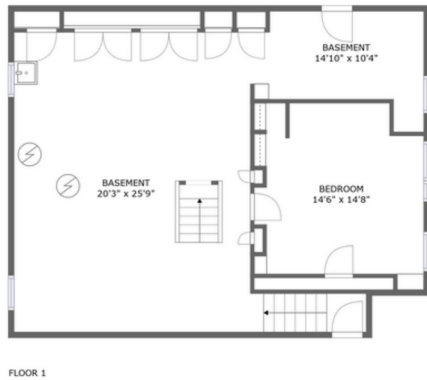

3111 Broadway East, Portage Bay, Seattle, King County, Washington, United States, 98102

Property Summary

 0 garages

 4 bedrooms

 1 bathrooms

 1 half baths

 3 floors

 1,860 Gross Living Area sqft

 3,019 total sqft

3111 Broadway East, Portage Bay, Seattle, King County, Washington, United States, 98102

Room Dimensions

Floor 1

Total sqft: 1016

Living area: 0

#	Room name	Dimensions	Area (sqft)	Counted as Living Area
1	Bedroom	14'6" x 14'8"	202 sq. ft	No
2	Basement	14'10" x 10'4"	116 sq. ft	No
3	Basement	20'3" x 25'9"	554 sq. ft	No

3111 Broadway East, Portage Bay, Seattle, King County, Washington, United States, 98102

Room Dimensions

Floor 2

Total sqft: 1186

Living area: 1174

#	Room name	Dimensions	Area (sqft)	Counted as Living Area
4	Bedroom	13'10" x 12'3"	170 sq. ft	Yes
5	Foyer	6'11" x 6'8"	46 sq. ft	Yes
6	Entry	5'0" x 3'7"	18 sq. ft	Yes
7	Hall	6'11" x 13'6"	65 sq. ft	Yes
8	Bath	6'0" x 9'3"	56 sq. ft	Yes
9	Kitchen	13'9" x 13'1"	147 sq. ft	Yes
10	Dining Room	13'9" x 14'2"	194 sq. ft	Yes
11	Living Room	13'10" x 20'8"	296 sq. ft	Yes

3111 Broadway East, Portage Bay, Seattle, King County, Washington, United States, 98102

Room Dimensions

Floor 3

Total sqft: 817

Living area: 686

#	Room name	Dimensions	Area (sqft)	Counted as Living Area
12	W.i.c.	10'9" x 4'10"	22 sq. ft	Yes
13	Wc	5'0" x 6'0"	41 sq. ft	Yes
14	Primary Bedroom	13'10" x 19'11"	210 sq. ft	Yes
15	Hall	6'11" x 6'4"	91 sq. ft	Yes
16	W.i.c.	13'10" x 7'4"	28 sq. ft	Yes
17	Bedroom	13'9" x 19'11"	209 sq. ft	Yes