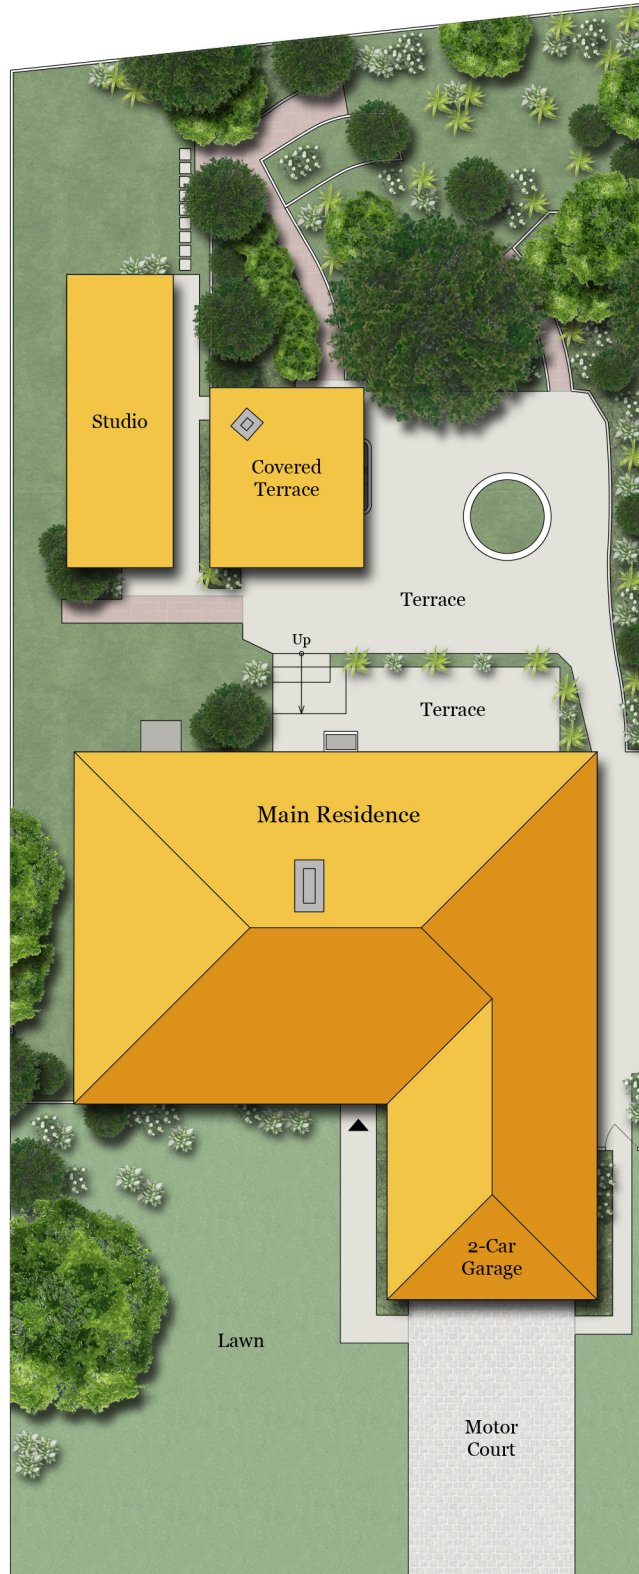

807 RUTHERDALE AVENUE

SAN CARLOS, CA 94070

Rutherford Ave

SITE PLAN