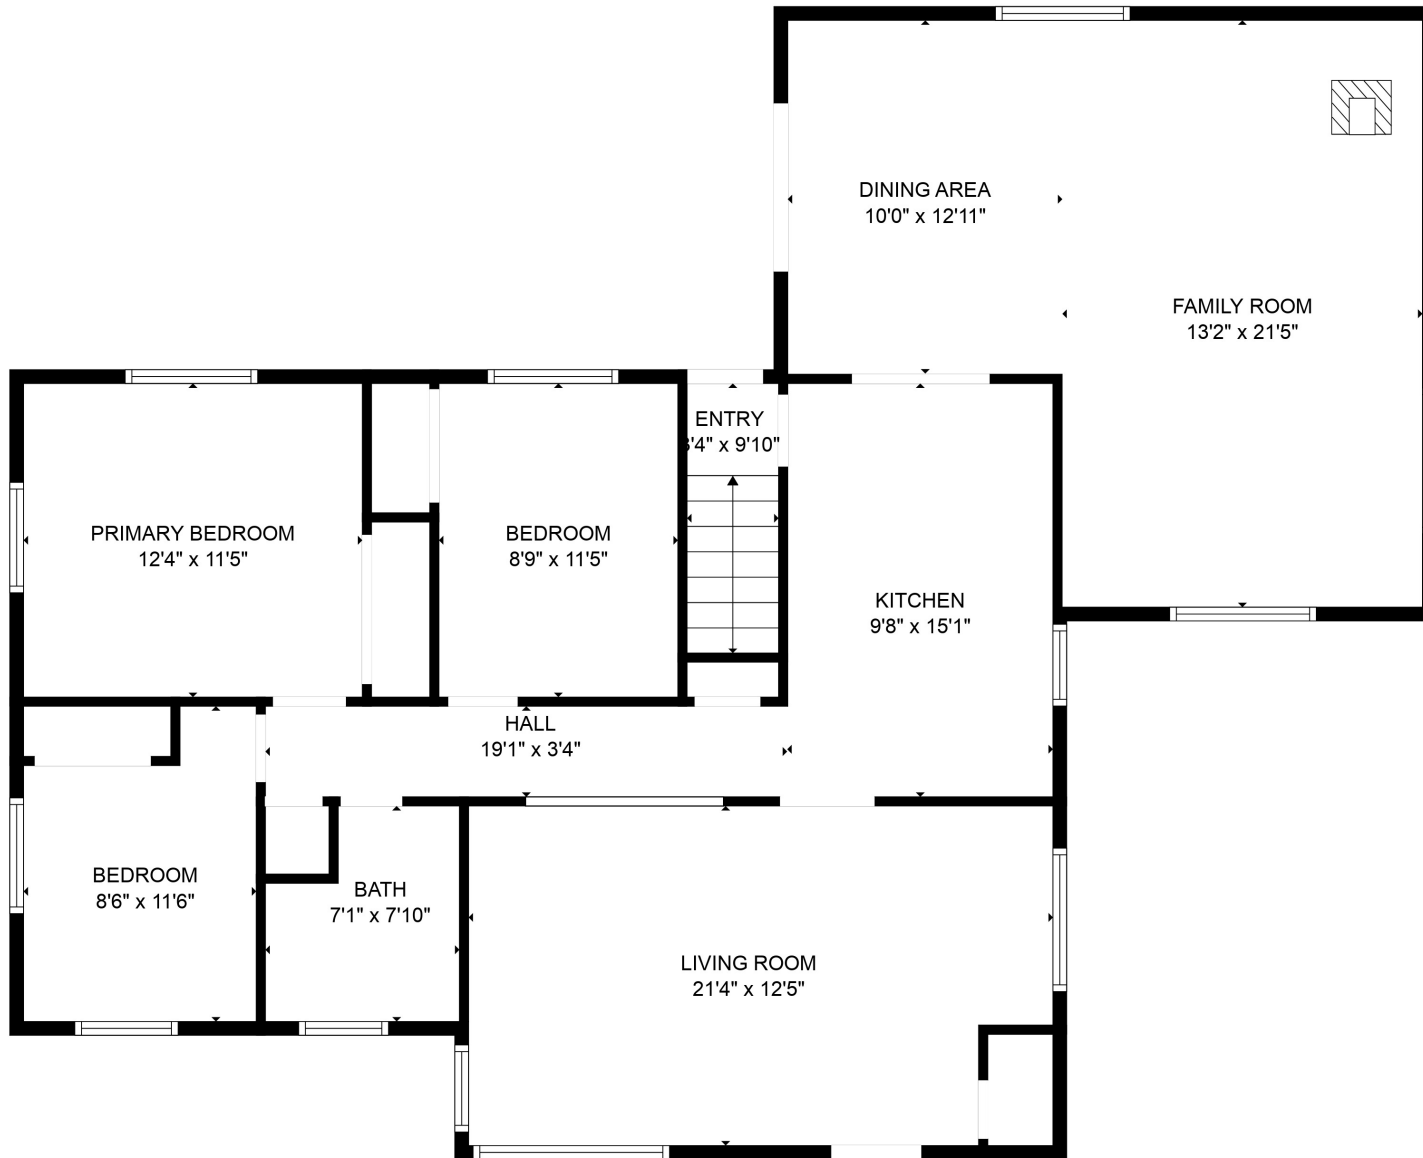

Total scanned area: 2520 sq. ft

SIZES AND DIMENSIONS ARE APPROXIMATE, ACTUAL MAY VARY.

Total scanned area: 2520 sq. ft

SIZES AND DIMENSIONS ARE APPROXIMATE, ACTUAL MAY VARY.

Total scanned area: 2520 sq. ft

SIZES AND DIMENSIONS ARE APPROXIMATE, ACTUAL MAY VARY.