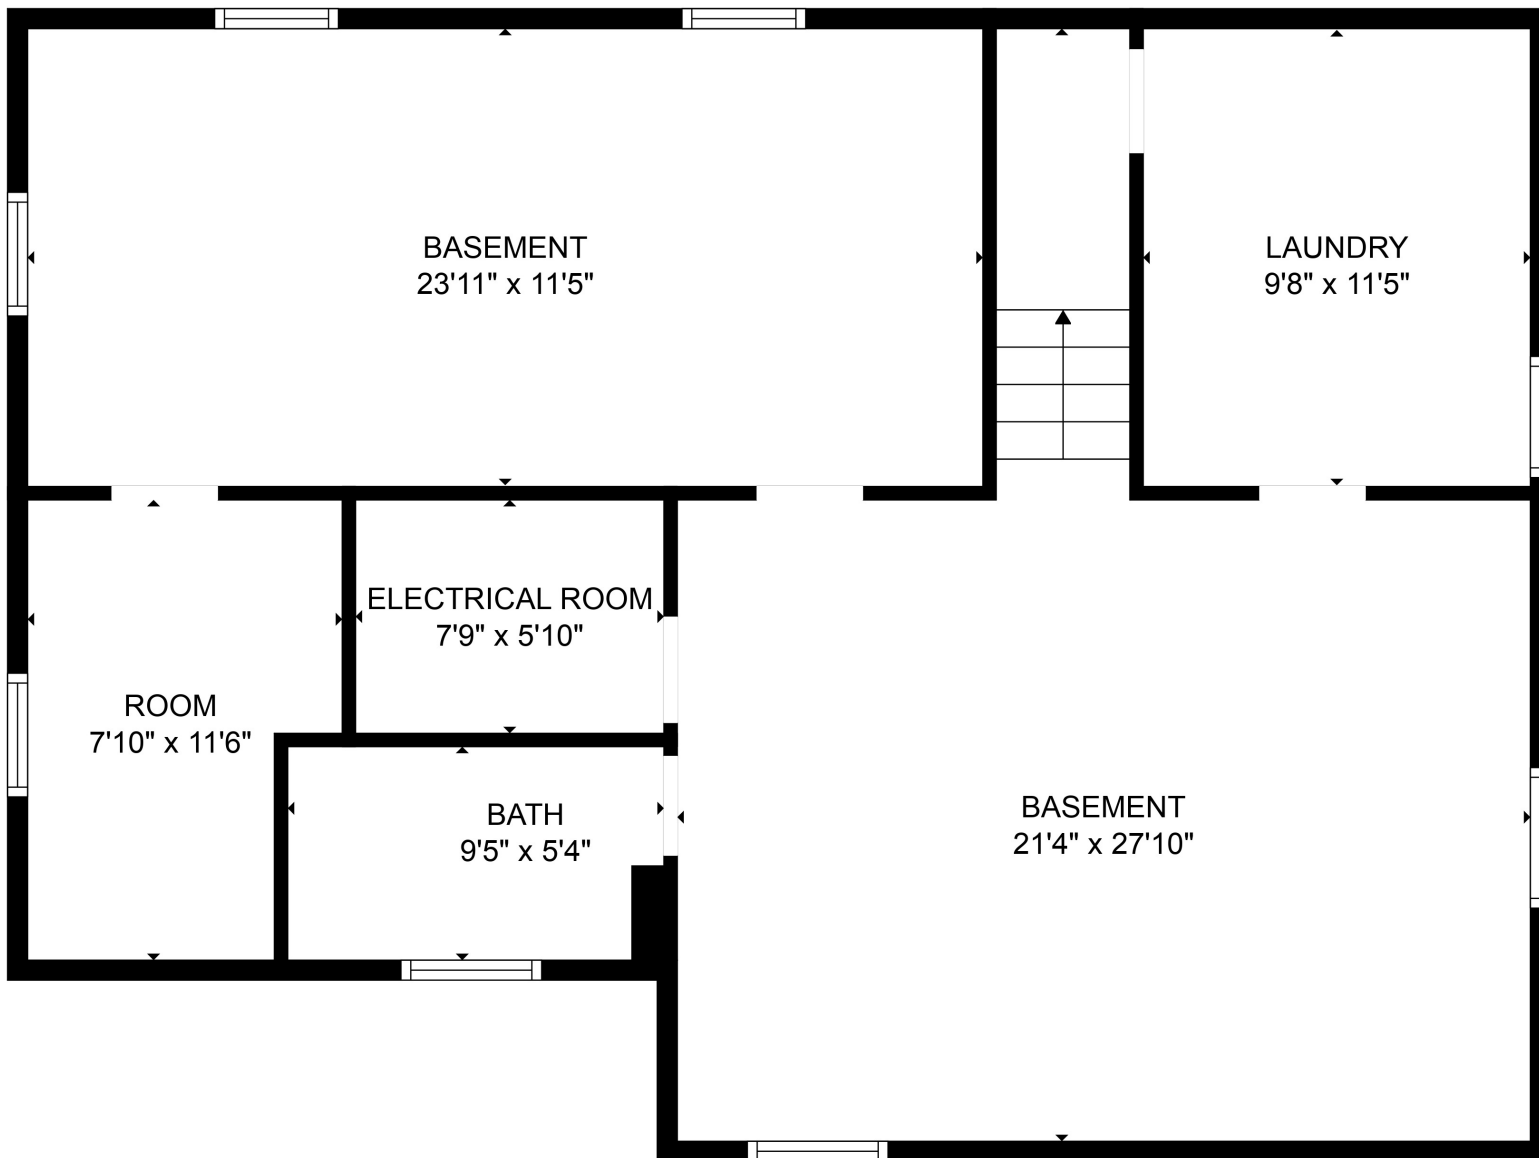

Total scanned area: 2520 sq. ft

SIZES AND DIMENSIONS ARE APPROXIMATE, ACTUAL MAY VARY.

Total scanned area: 2520 sq. ft

SIZES AND DIMENSIONS ARE APPROXIMATE, ACTUAL MAY VARY.

Total scanned area: 2520 sq. ft

SIZES AND DIMENSIONS ARE APPROXIMATE, ACTUAL MAY VARY.