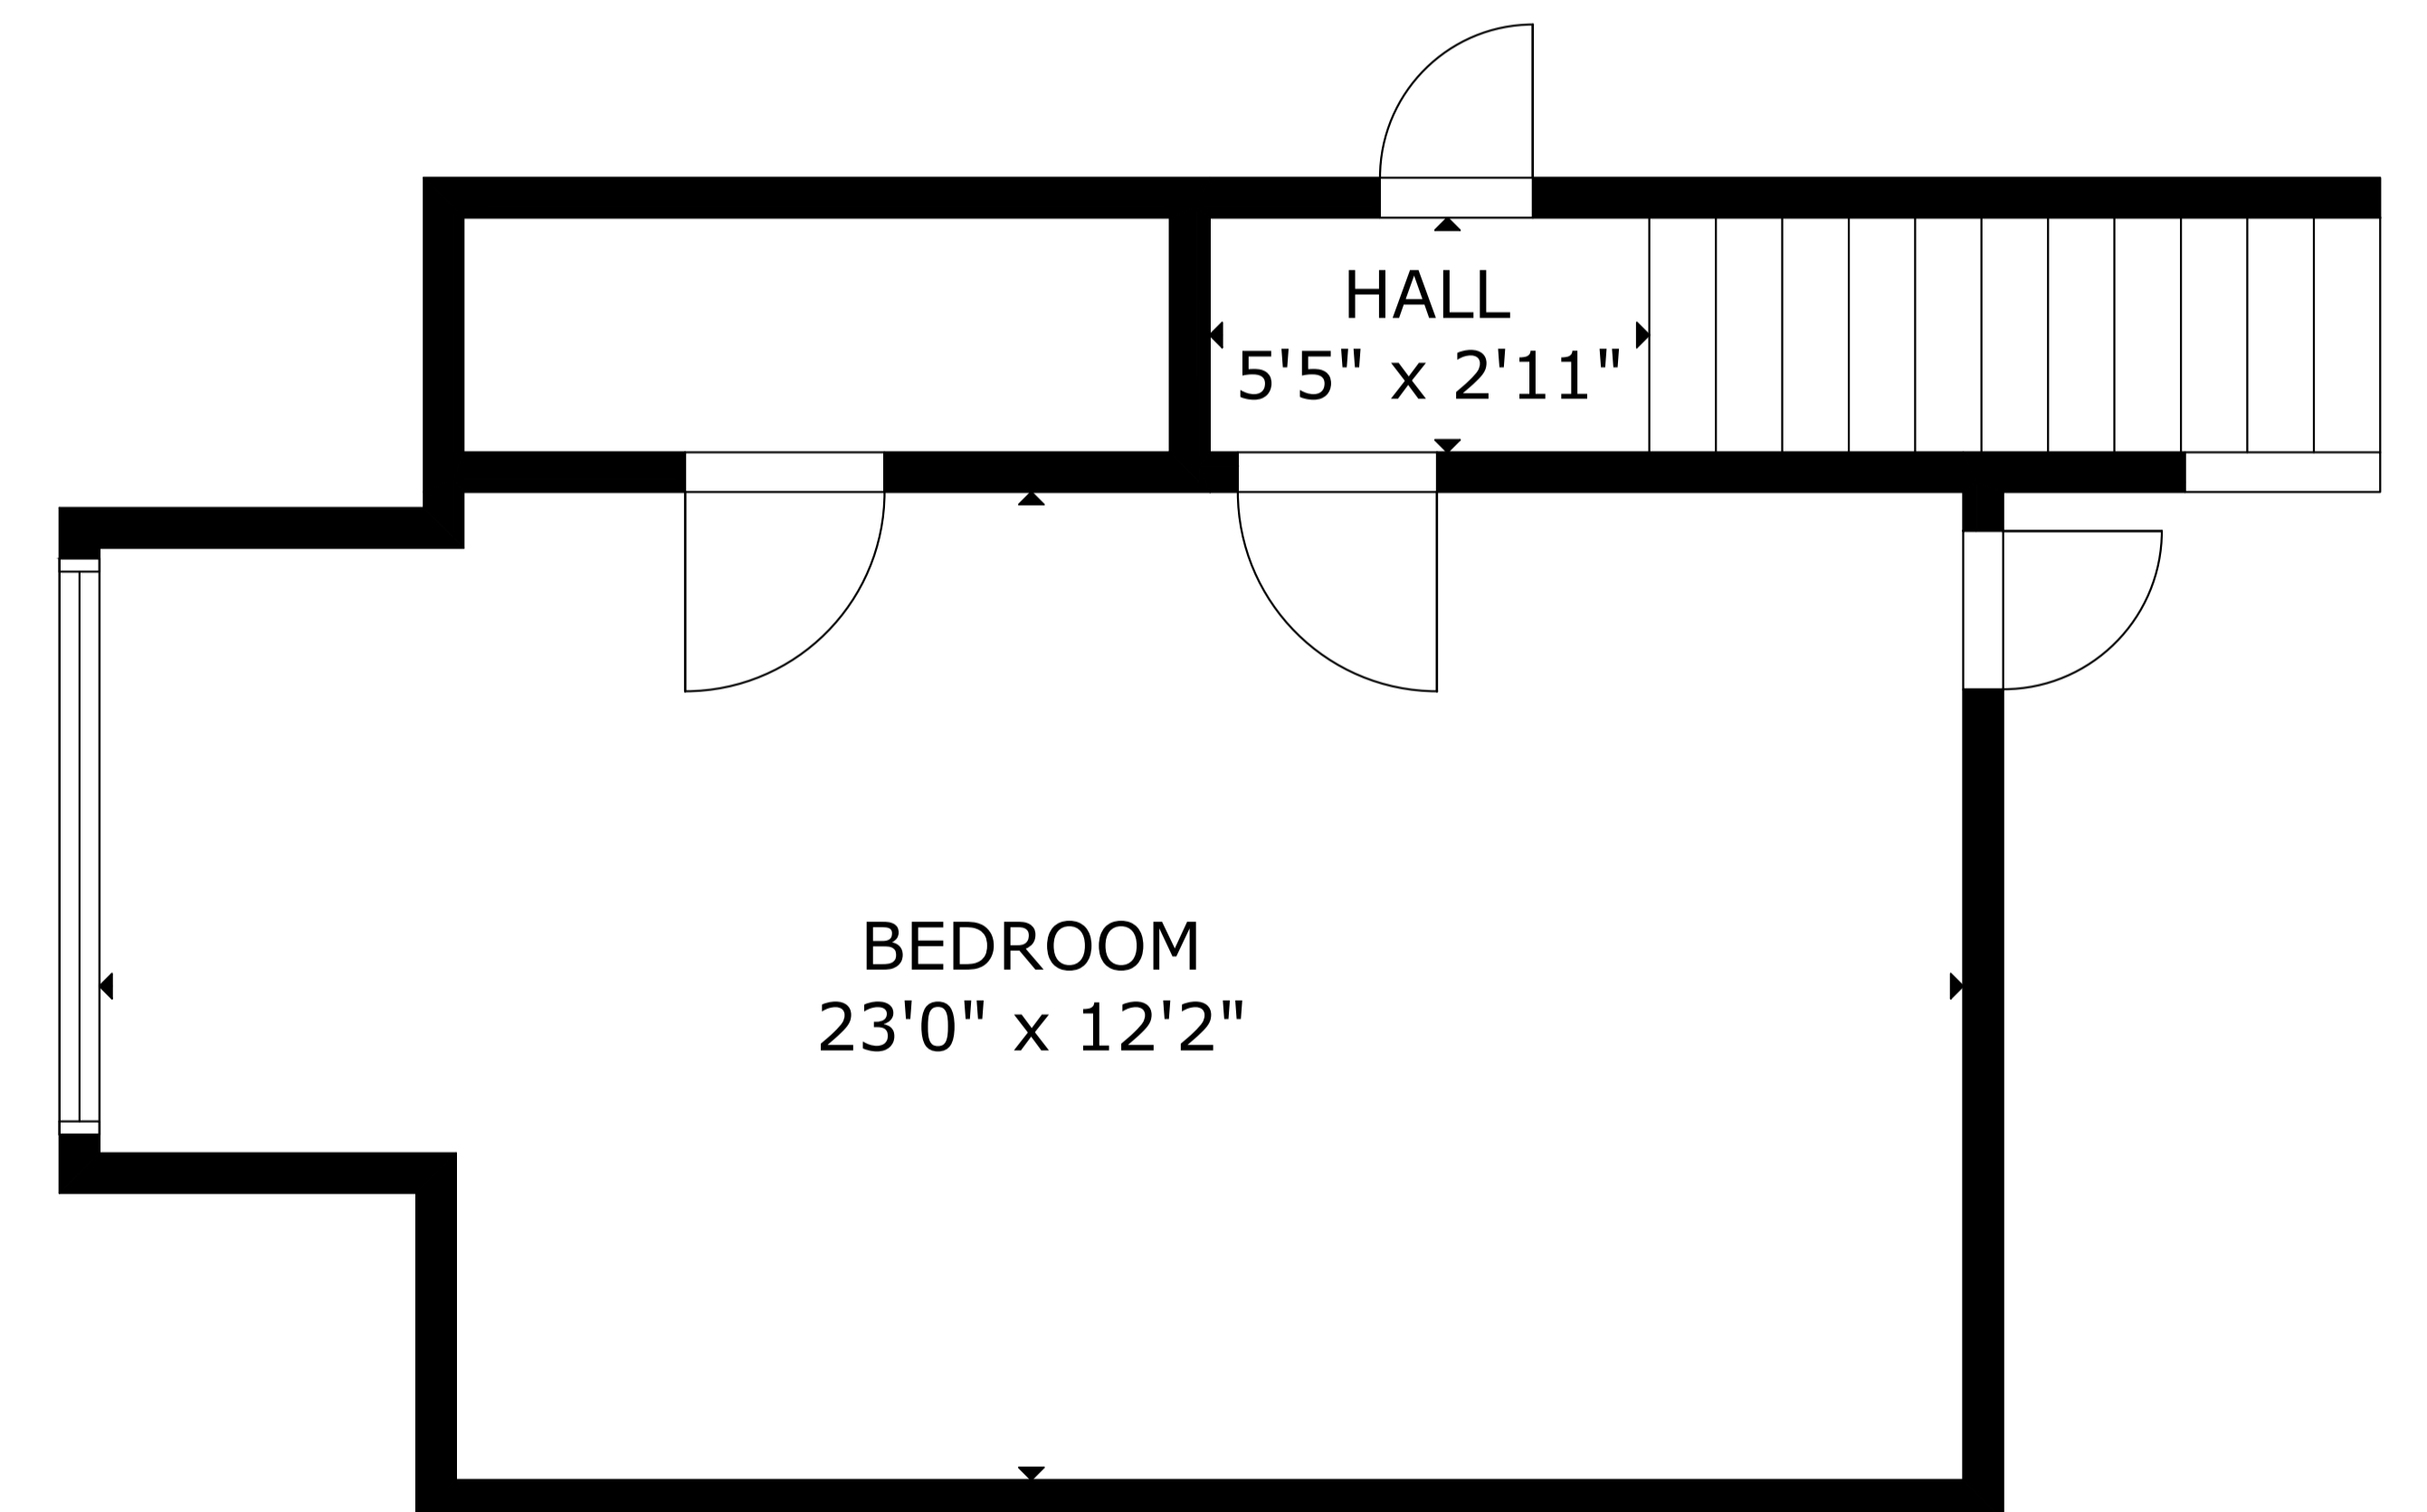

MAIN FLOOR

UPPER LEVEL 1

GROSS INTERNAL AREA
 TOTAL: 1,594 sq ft
 MAIN FLOOR: 1,285 sq ft, UPPER LEVEL 1: 309 sq ft
 SIZE AND DIMENSIONS ARE APPROXIMATE, ACTUAL MAY VARY