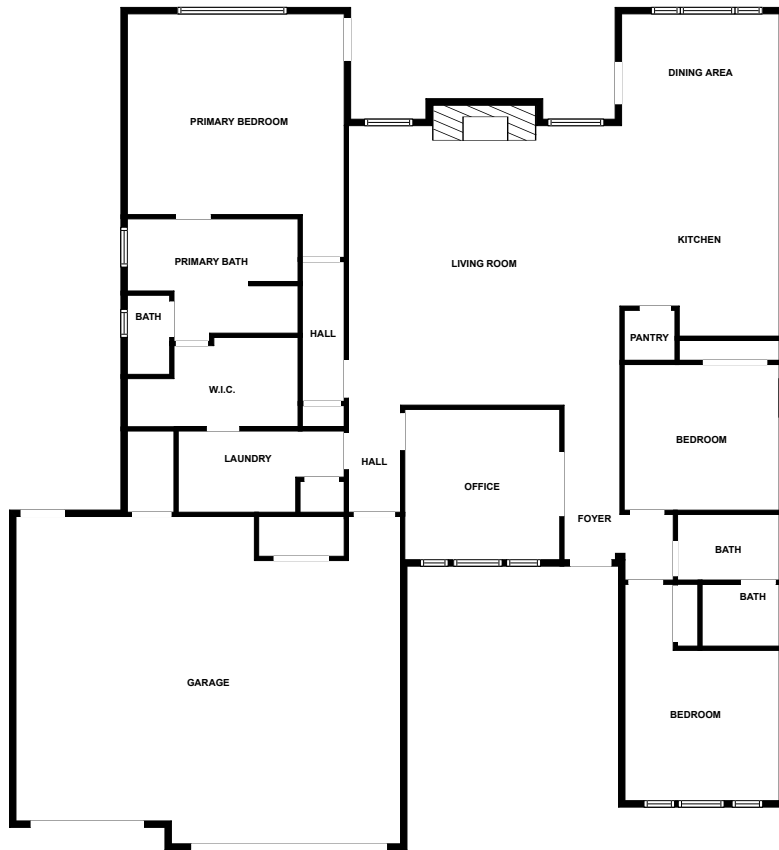

## Highlights

**1 Kitchen**

**1 Living room**

**3 Bedroom**

**4 Bath**

**1 Office**

**27 Doors**

**15 Windows**

## Nearby services Data source: Google Maps

**Twin Falls Chevron Oasis ID, 1.9 mi**

**Swensen's Magic Market, Addison Location, 1.3 mi**

**St. Luke's Magic Valley Medical Center, 0.8 mi**

**Robert Stuart Middle School, 0.3 mi**

# Floor plan

MEASUREMENTS ARE CALCULATED BY CUBICASA TECHNOLOGY. DEEMED HIGHLY RELIABLE BUT NOT GUARANTEED.