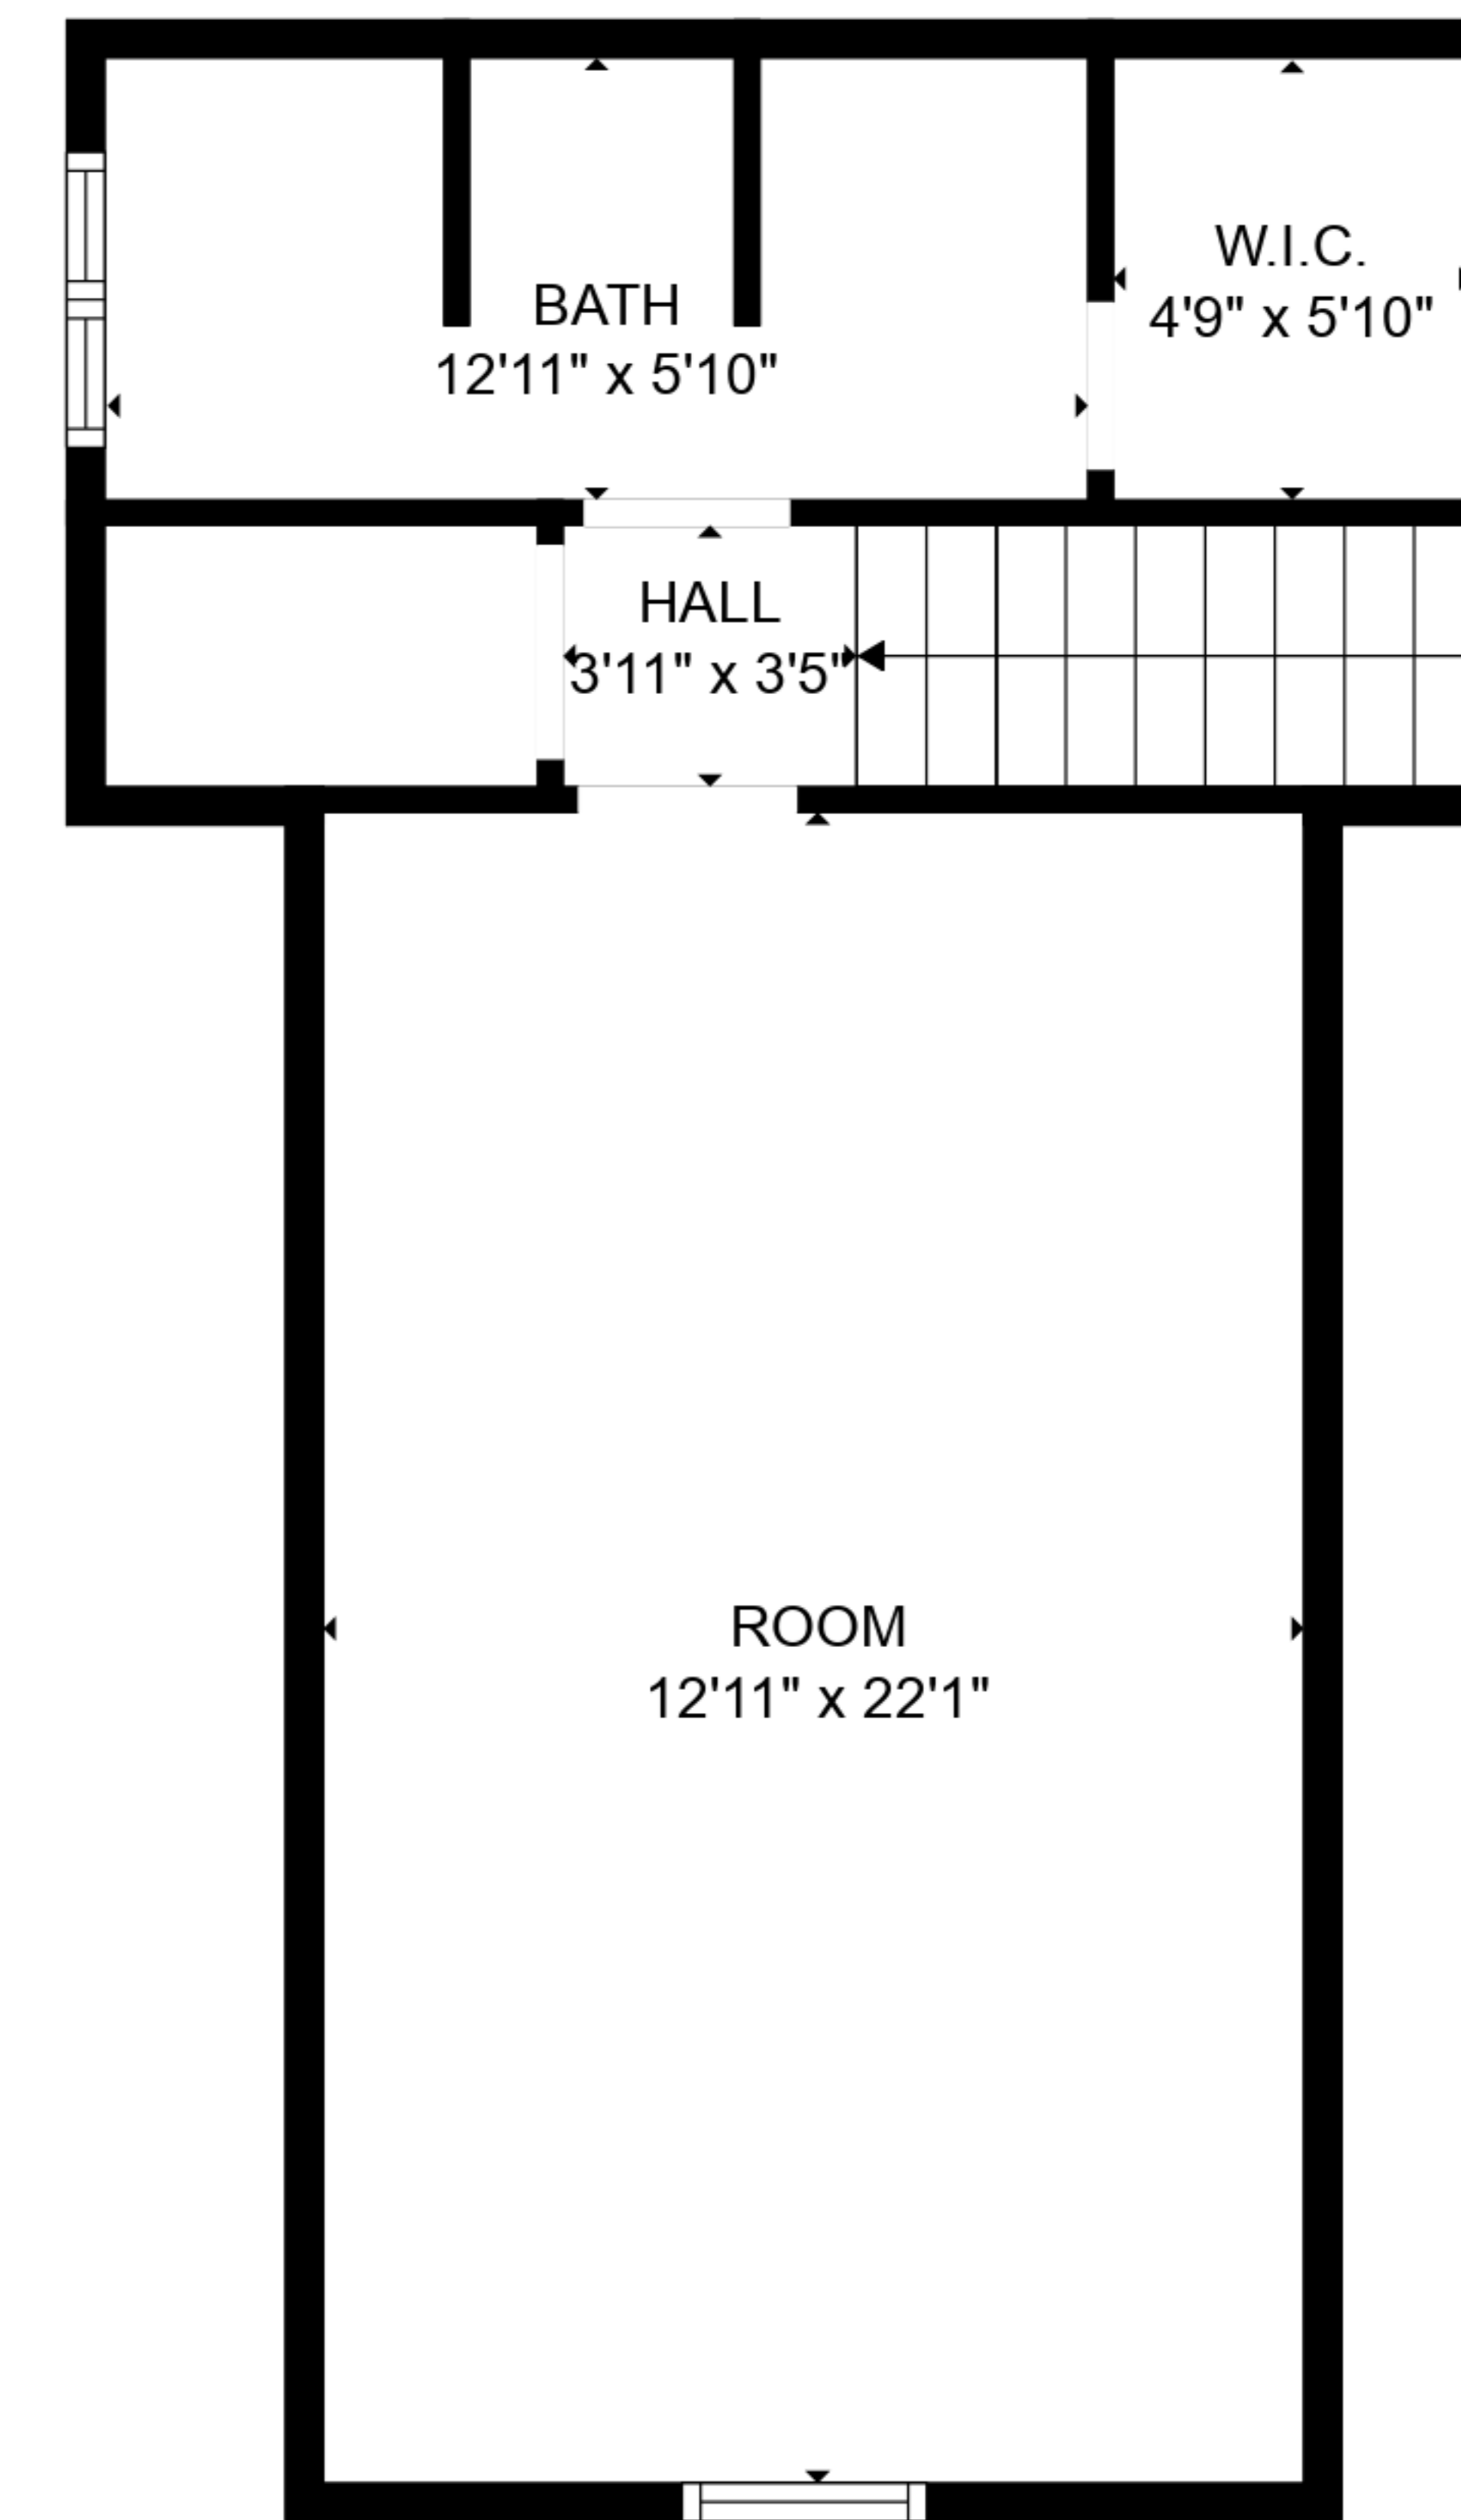

**TOTAL: 1993 sq. ft**  
 FLOOR 1: 1584 sq. ft, FLOOR 2: 409 sq. ft  
 EXCLUDED AREAS: GARAGE: 475 sq. ft, LOW CEILING: 56 sq. ft

**TOTAL: 1993 sq. ft**

FLOOR 1: 1584 sq. ft, FLOOR 2: 409 sq. ft

EXCLUDED AREAS: GARAGE: 475 sq. ft, LOW CEILING: 56 sq. ft

FLOOR 1

FLOOR 2

**TOTAL: 1993 sq. ft**  
 FLOOR 1: 1584 sq. ft, FLOOR 2: 409 sq. ft  
 EXCLUDED AREAS: GARAGE: 475 sq. ft, LOW CEILING: 56 sq. ft