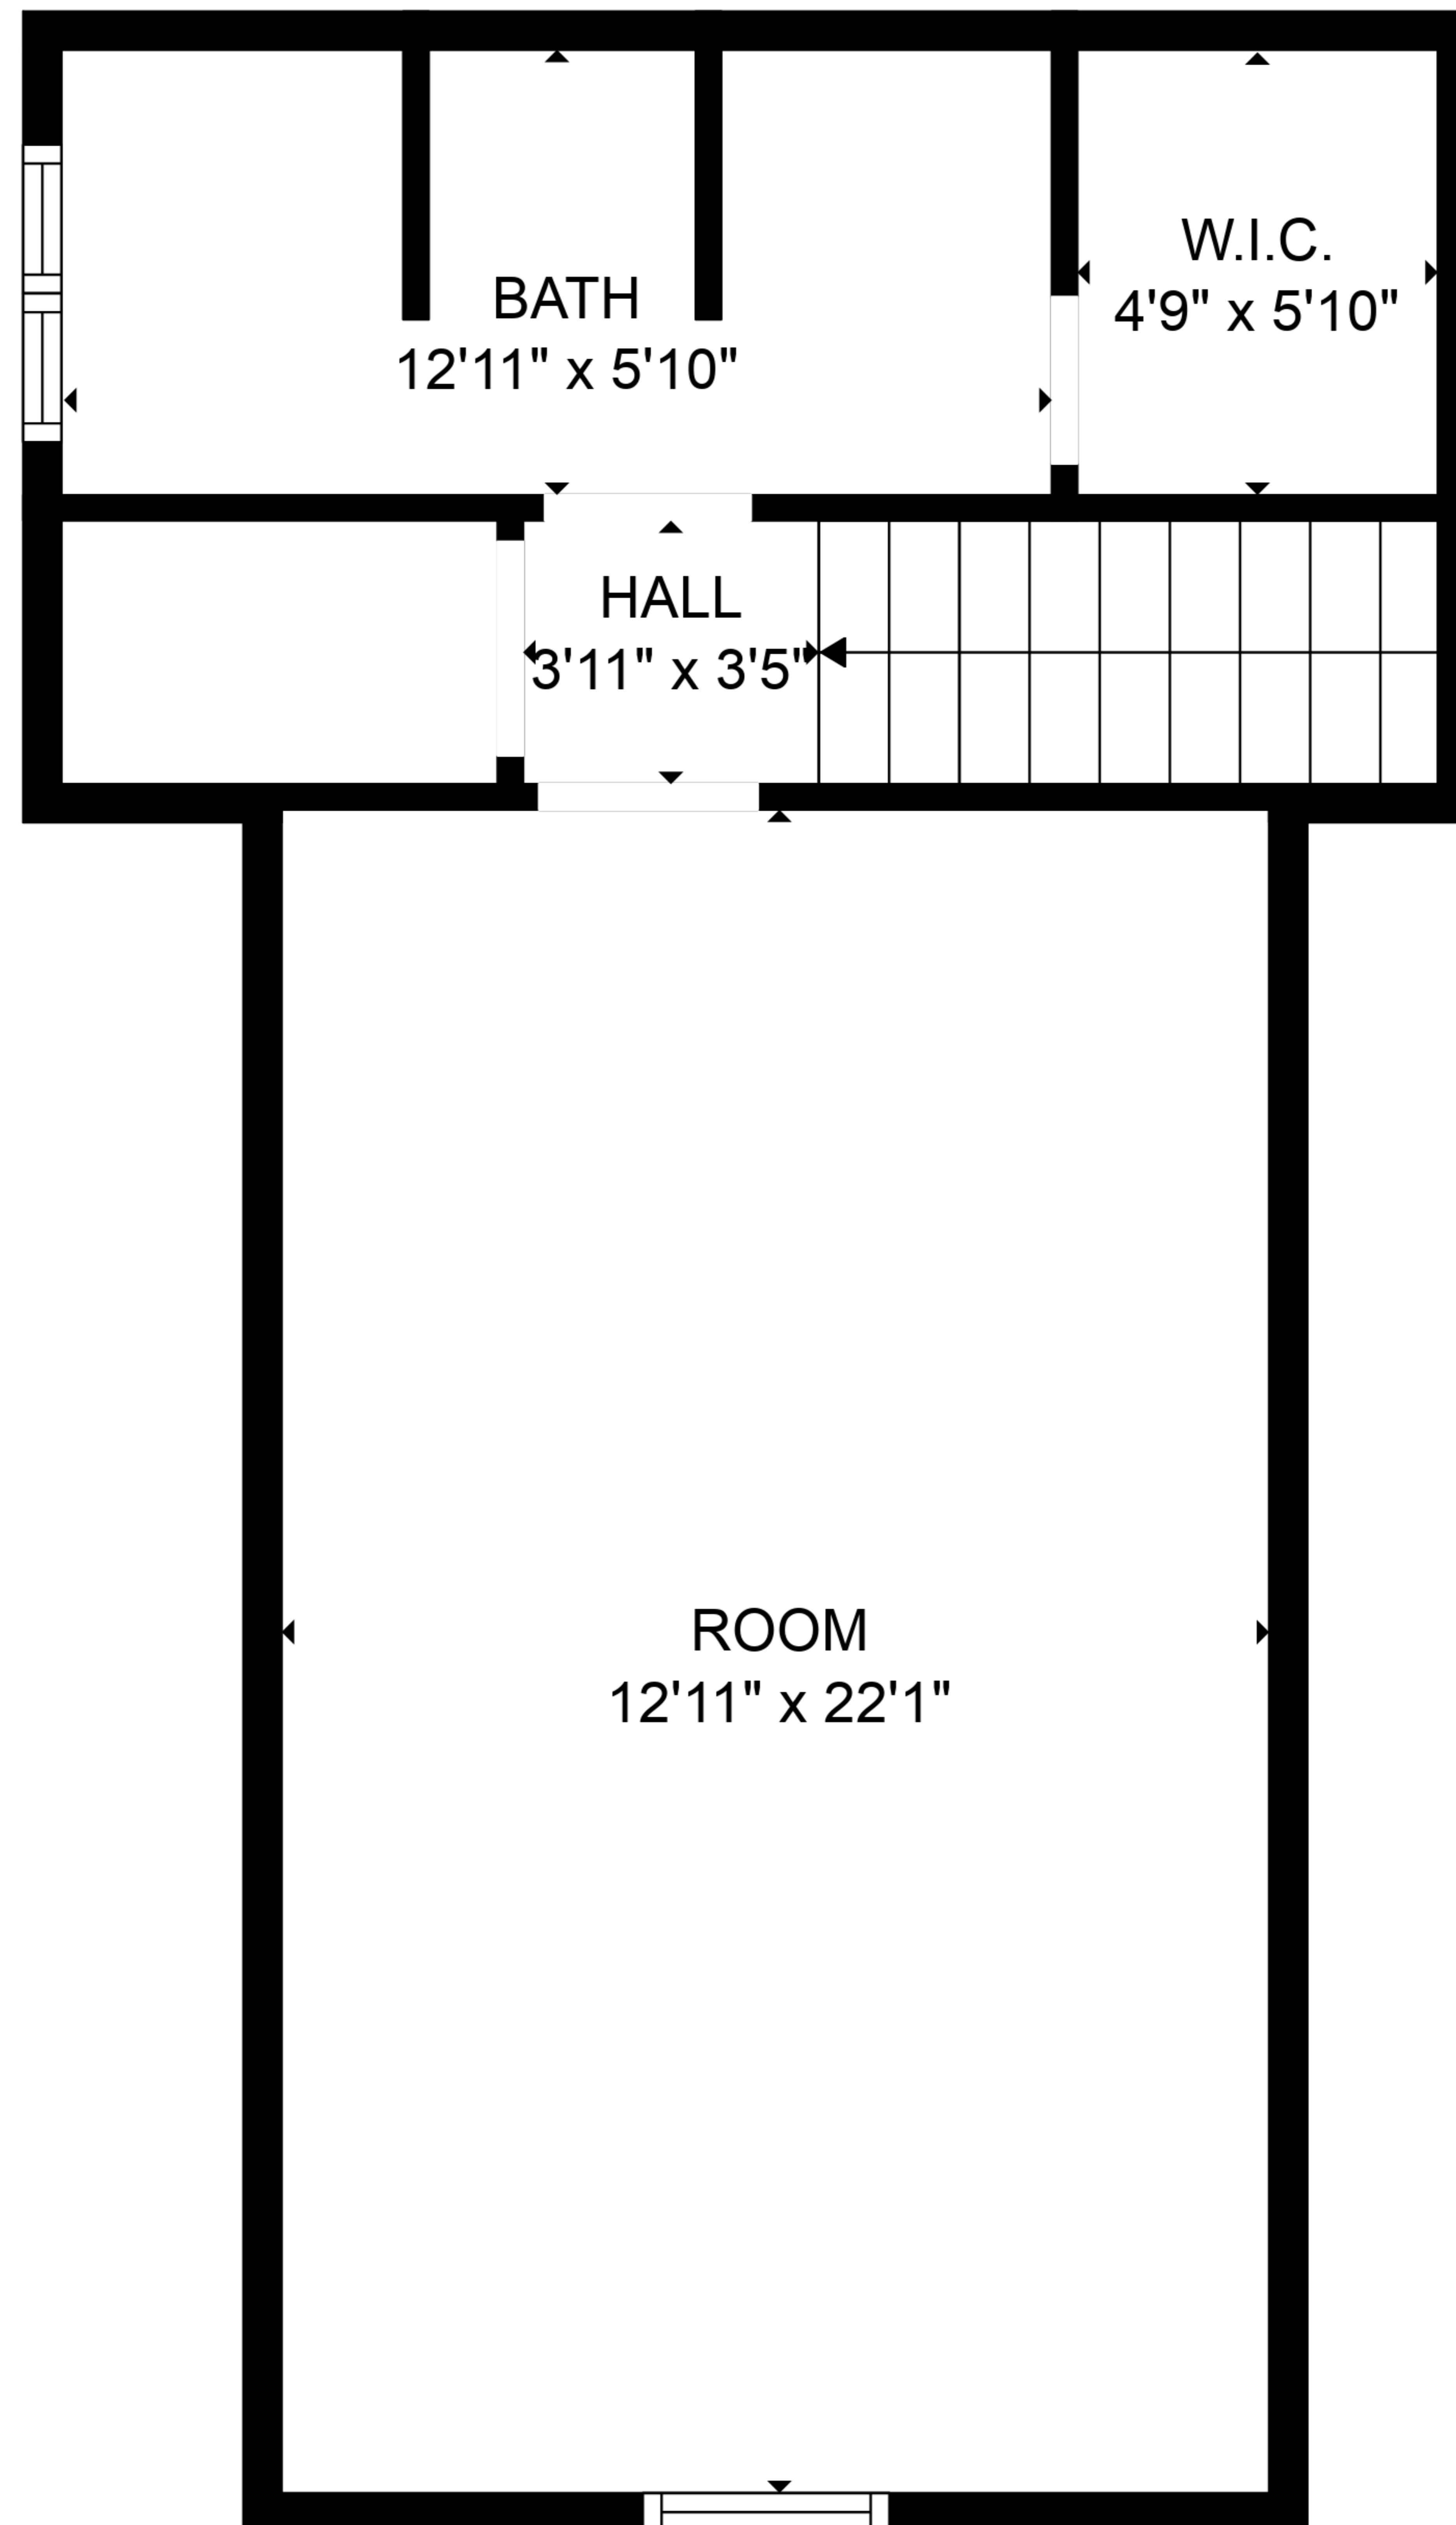

**TOTAL: 1993 sq. ft**  
 FLOOR 1: 1584 sq. ft, FLOOR 2: 409 sq. ft  
 EXCLUDED AREAS: GARAGE: 475 sq. ft, LOW CEILING: 56 sq. ft

**TOTAL: 1993 sq. ft**

FLOOR 1: 1584 sq. ft, FLOOR 2: 409 sq. ft

EXCLUDED AREAS: GARAGE: 475 sq. ft, LOW CEILING: 56 sq. ft

FLOOR 1

FLOOR 2

**TOTAL: 1993 sq. ft**  
 FLOOR 1: 1584 sq. ft, FLOOR 2: 409 sq. ft  
 EXCLUDED AREAS: GARAGE: 475 sq. ft, LOW CEILING: 56 sq. ft