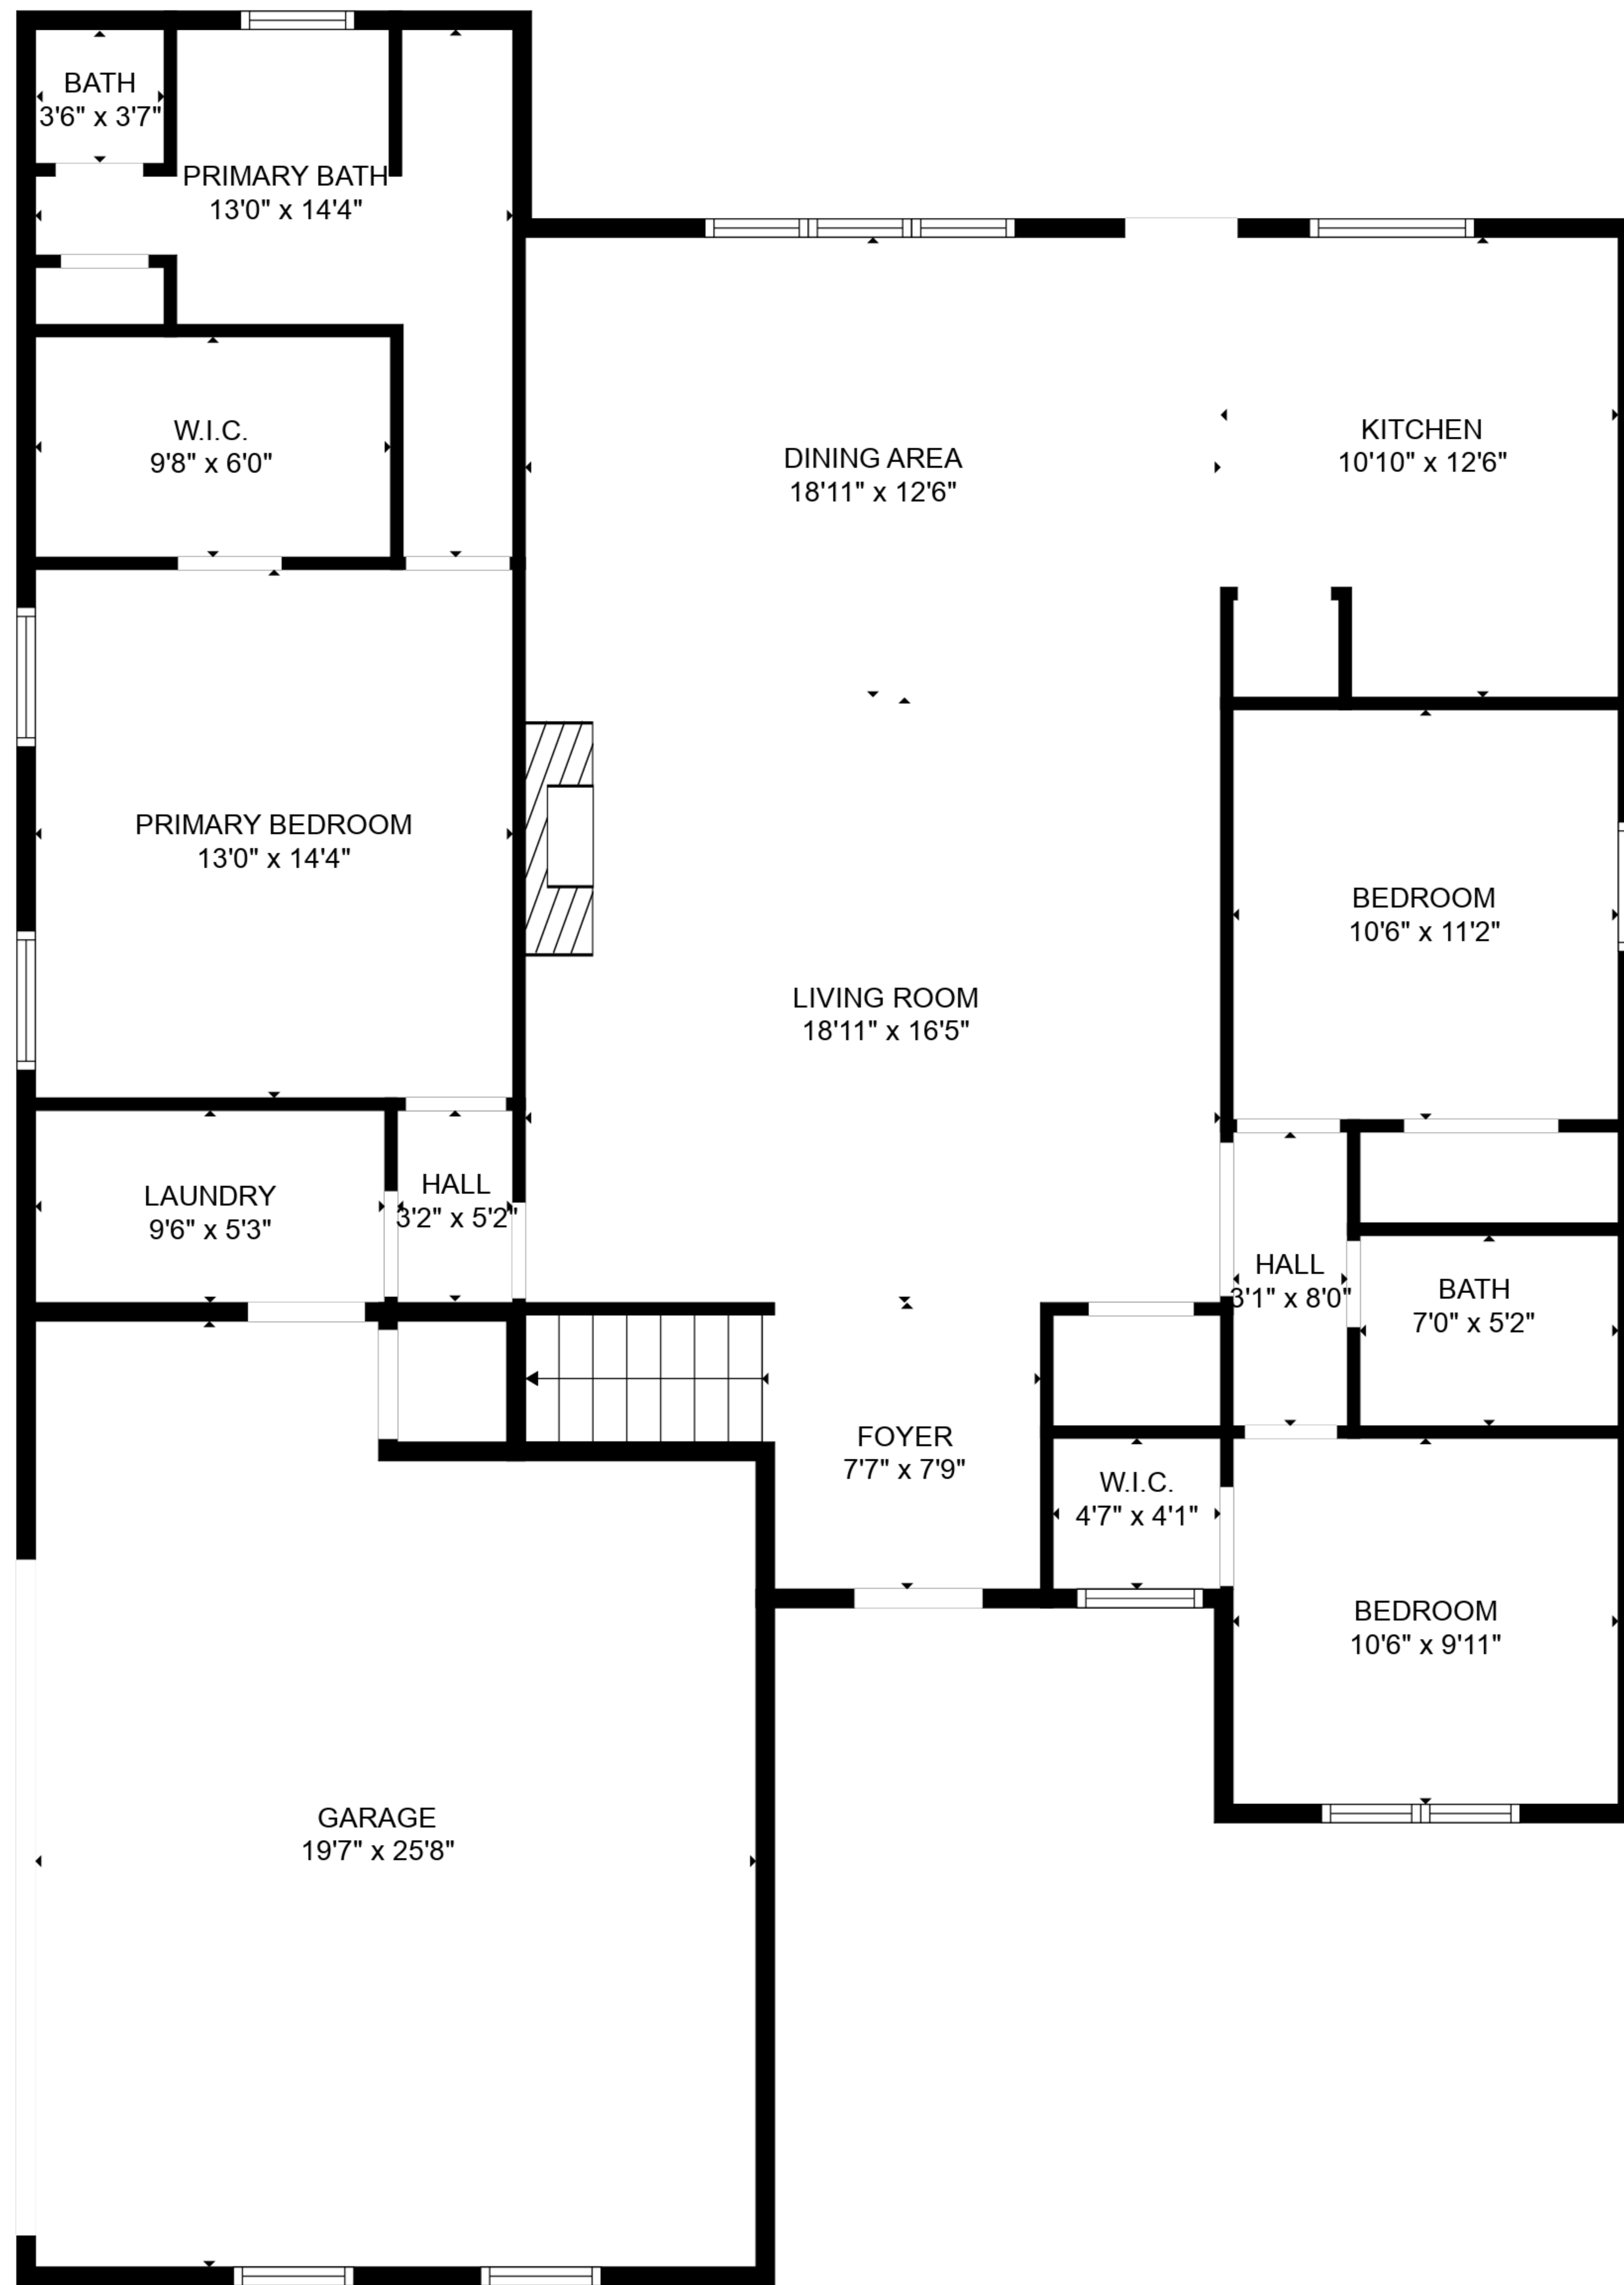

**TOTAL: 1993 sq. ft**  
 FLOOR 1: 1584 sq. ft, FLOOR 2: 409 sq. ft  
 EXCLUDED AREAS: GARAGE: 475 sq. ft, LOW CEILING: 56 sq. ft

**TOTAL: 1993 sq. ft**

FLOOR 1: 1584 sq. ft, FLOOR 2: 409 sq. ft

EXCLUDED AREAS: GARAGE: 475 sq. ft, LOW CEILING: 56 sq. ft

FLOOR 1

FLOOR 2

**TOTAL: 1993 sq. ft**  
 FLOOR 1: 1584 sq. ft, FLOOR 2: 409 sq. ft  
 EXCLUDED AREAS: GARAGE: 475 sq. ft, LOW CEILING: 56 sq. ft