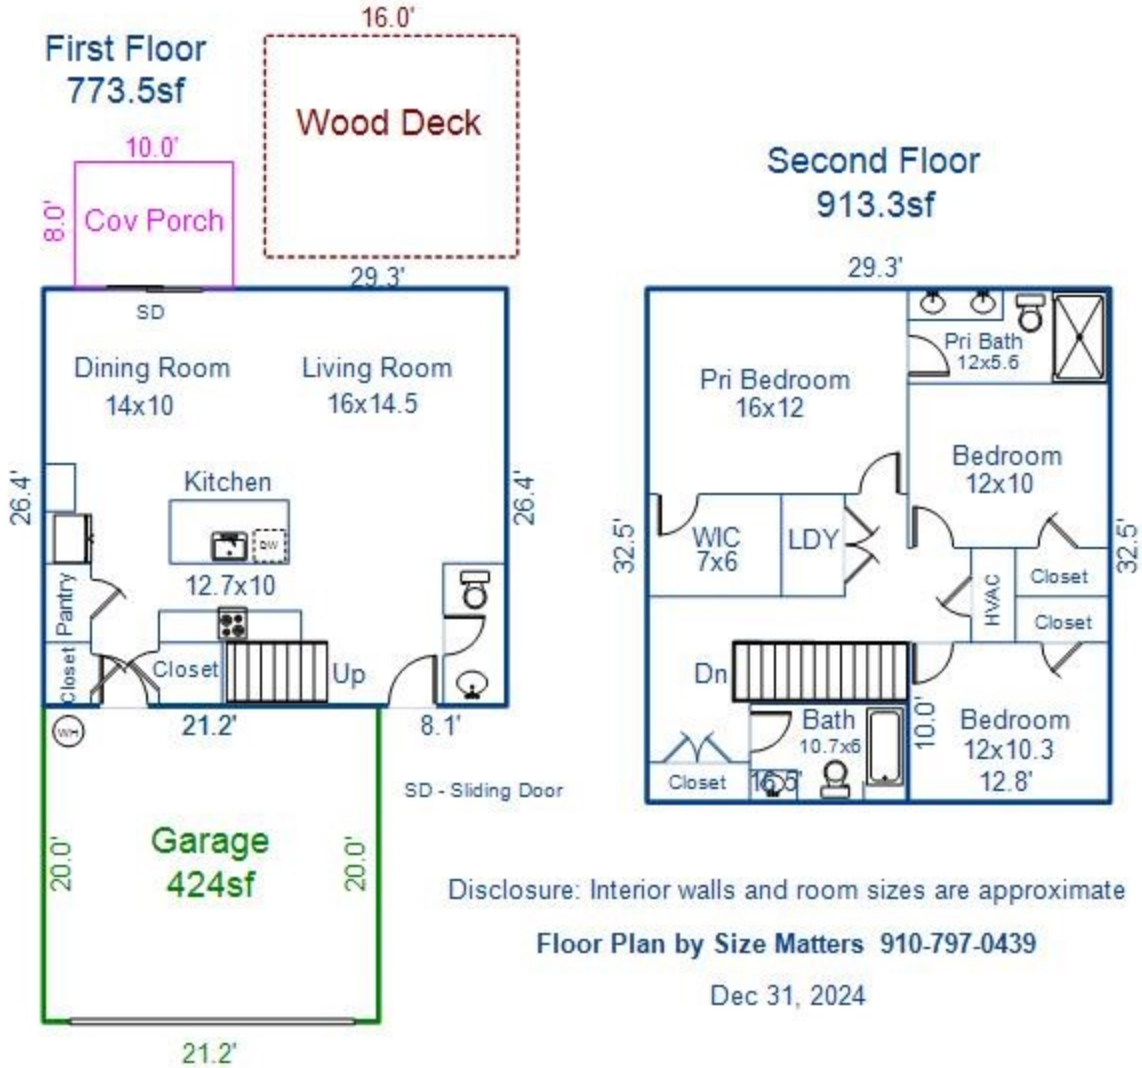

204 J Belton Ct, Sneads Ferry NC

1,687 SF

Disclosure: Interior walls and room sizes are approximate

Floor Plan by Size Matters 910-797-0439

Dec 31, 2024