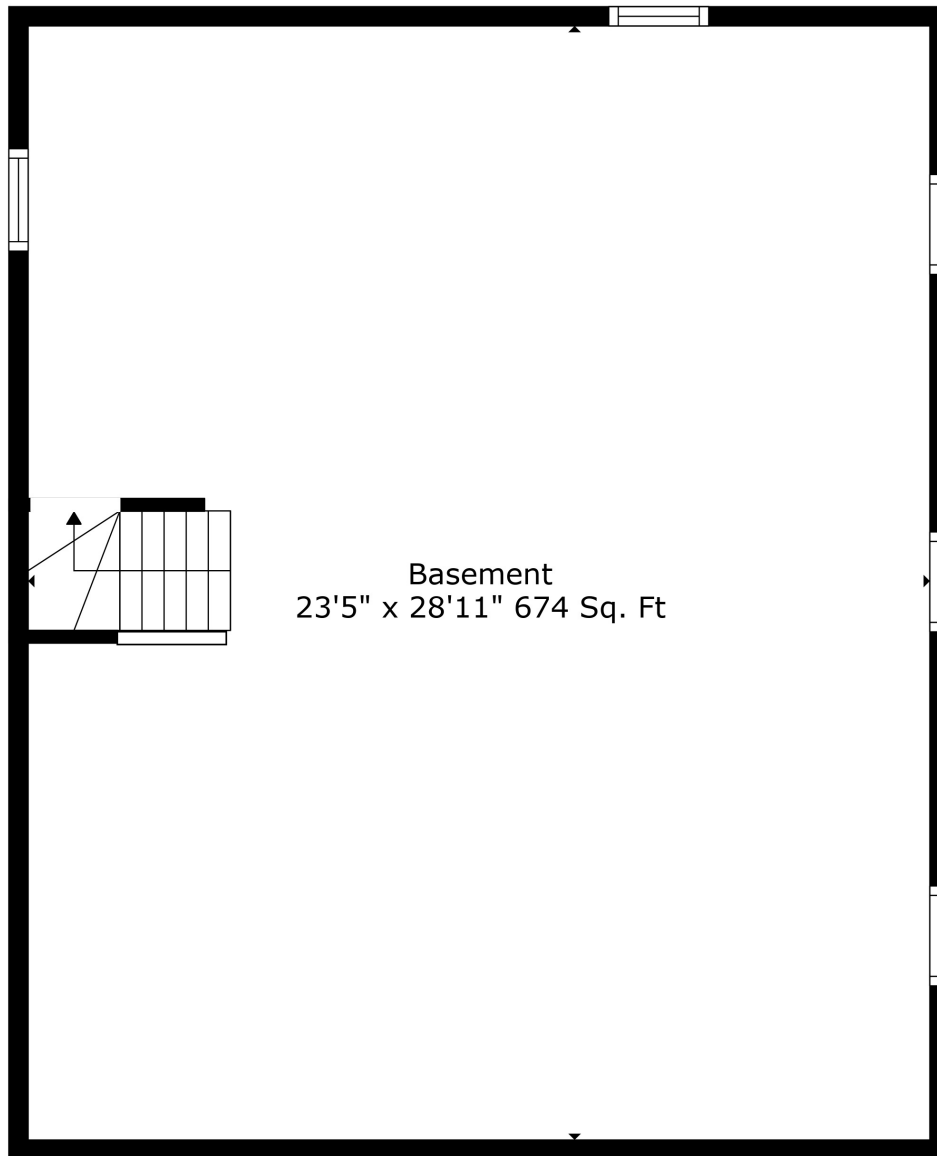

Floor 2

Floor 3

Floor 1

Floor 4

Total scanned area: 2822 sq. ft

Total scanned area: 2822 sq. ft

Measurements Are Calculated By Cubicasa Technology. Deemed Highly Reliable But Not Guaranteed.

Total scanned area: 2822 sq. ft

Measurements Are Calculated By Cubicasa Technology. Deemed Highly Reliable But Not Guaranteed.

Total scanned area: 2822 sq. ft

Measurements Are Calculated By Cubicasa Technology. Deemed Highly Reliable But Not Guaranteed.

Basement
23'5" x 28'11" 674 Sq. Ft

Total scanned area: 2822 sq. ft