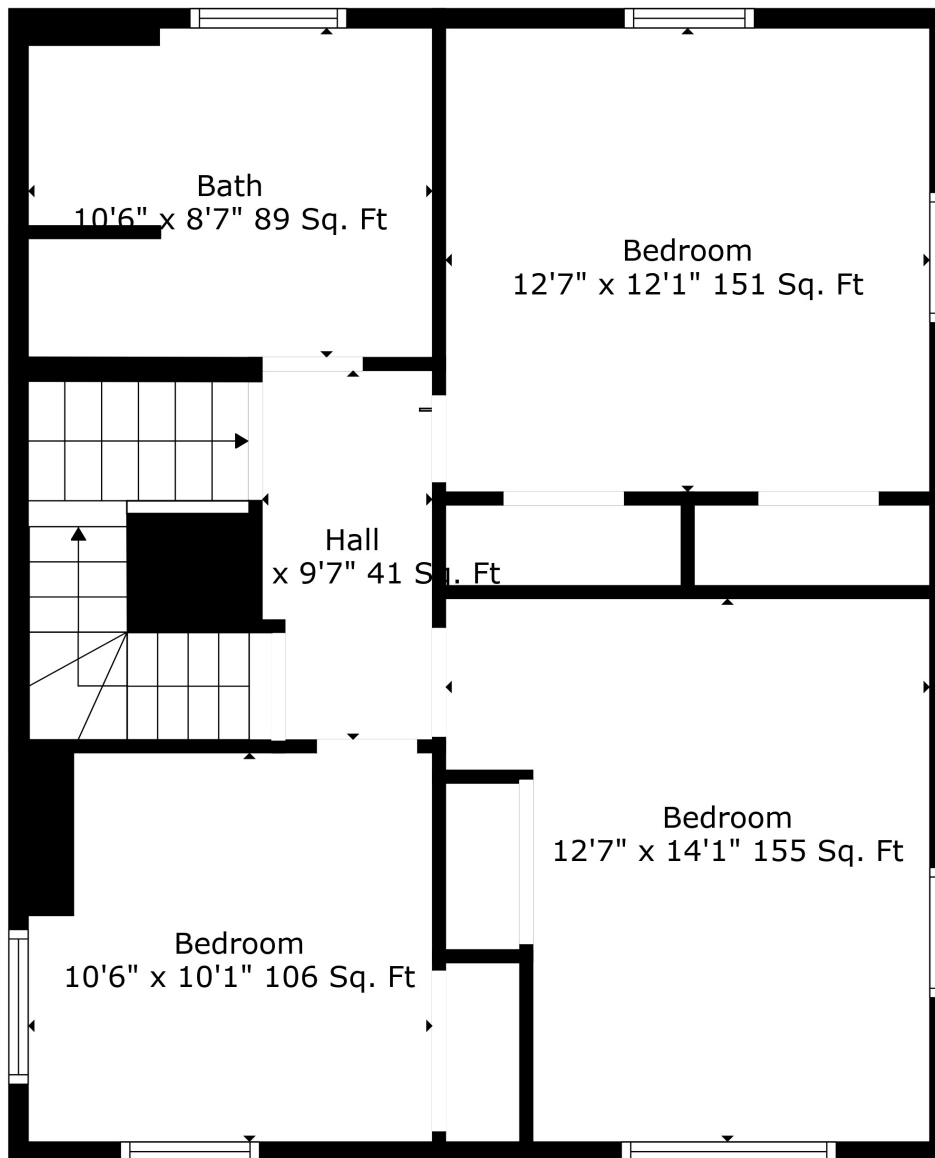

Floor 2

Floor 3

Floor 1

Floor 4

Total scanned area: 2822 sq. ft

Total scanned area: 2822 sq. ft

Measurements Are Calculated By Cubicasa Technology. Deemed Highly Reliable But Not Guaranteed.

Total scanned area: 2822 sq. ft

Measurements Are Calculated By Cubicasa Technology. Deemed Highly Reliable But Not Guaranteed.

Total scanned area: 2822 sq. ft

Measurements Are Calculated By Cubicasa Technology. Deemed Highly Reliable But Not Guaranteed.

Basement
23'5" x 28'11" 674 Sq. Ft

Total scanned area: 2822 sq. ft