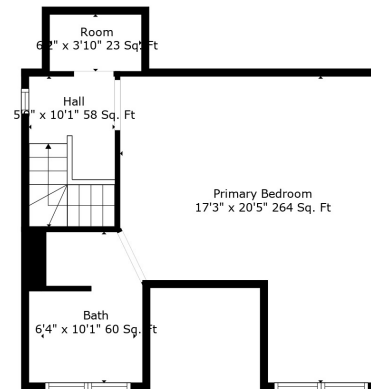

Floor 2

Floor 3

Floor 1

Floor 4

Total scanned area: 2822 sq. ft

Total scanned area: 2822 sq. ft

Measurements Are Calculated By Cubicasa Technology. Deemed Highly Reliable But Not Guaranteed.

Total scanned area: 2822 sq. ft

Measurements Are Calculated By Cubicasa Technology. Deemed Highly Reliable But Not Guaranteed.

Total scanned area: 2822 sq. ft

Measurements Are Calculated By Cubicasa Technology. Deemed Highly Reliable But Not Guaranteed.

Basement
23'5" x 28'11" 674 Sq. Ft

Total scanned area: 2822 sq. ft