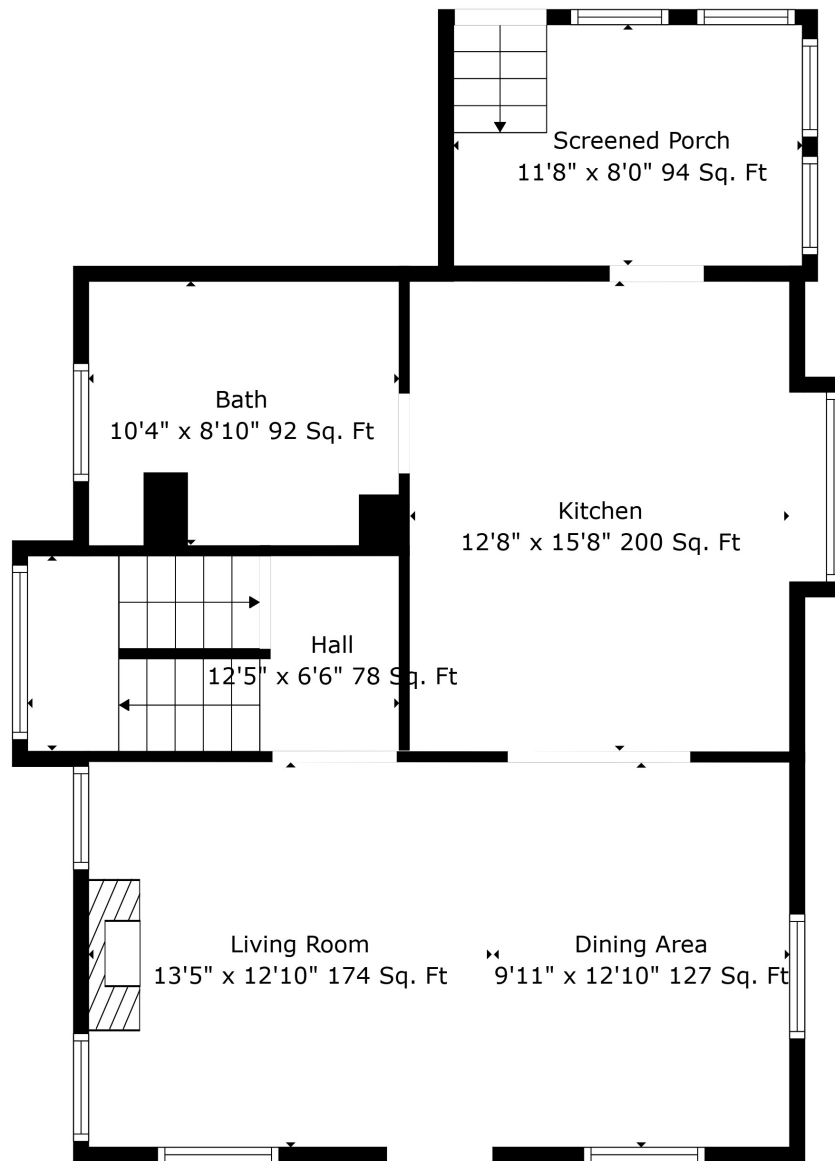

Floor 2

Floor 3

Floor 1

Floor 4

Total scanned area: 2822 sq. ft

Total scanned area: 2822 sq. ft

Measurements Are Calculated By Cubicasa Technology. Deemed Highly Reliable But Not Guaranteed.

Total scanned area: 2822 sq. ft

Measurements Are Calculated By Cubicasa Technology. Deemed Highly Reliable But Not Guaranteed.

Total scanned area: 2822 sq. ft

Measurements Are Calculated By Cubicasa Technology. Deemed Highly Reliable But Not Guaranteed.

Basement
23'5" x 28'11" 674 Sq. Ft

Total scanned area: 2822 sq. ft