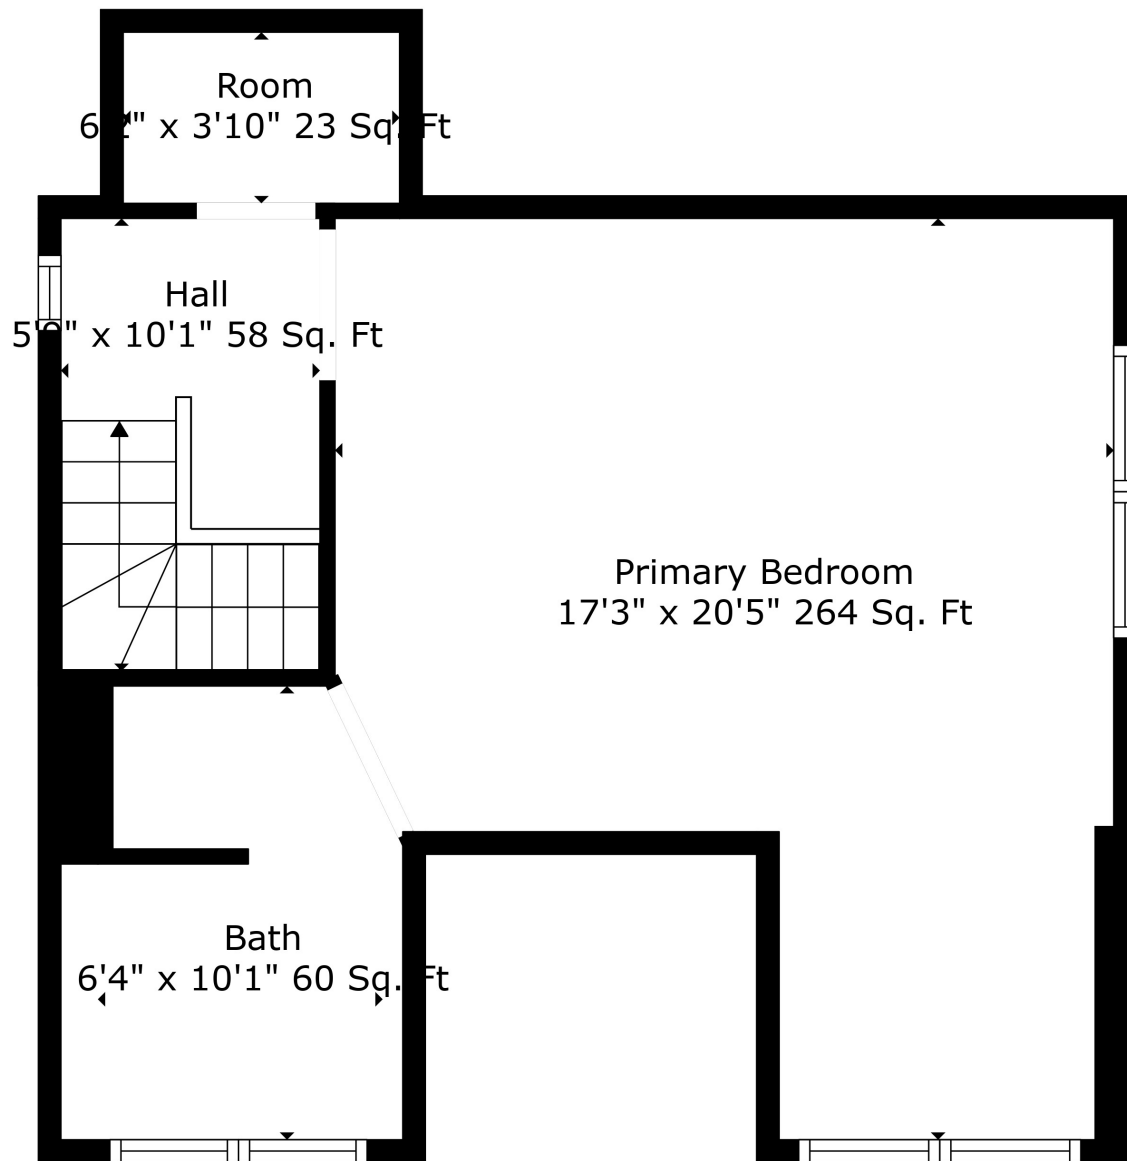

Floor 2

Floor 3

Floor 1

Floor 4

Total scanned area: 2822 sq. ft

Total scanned area: 2822 sq. ft

Measurements Are Calculated By Cubicasa Technology. Deemed Highly Reliable But Not Guaranteed.

Total scanned area: 2822 sq. ft

Measurements Are Calculated By Cubicasa Technology. Deemed Highly Reliable But Not Guaranteed.

Total scanned area: 2822 sq. ft

Measurements Are Calculated By Cubicasa Technology. Deemed Highly Reliable But Not Guaranteed.

Basement
23'5" x 28'11" 674 Sq. Ft

Total scanned area: 2822 sq. ft