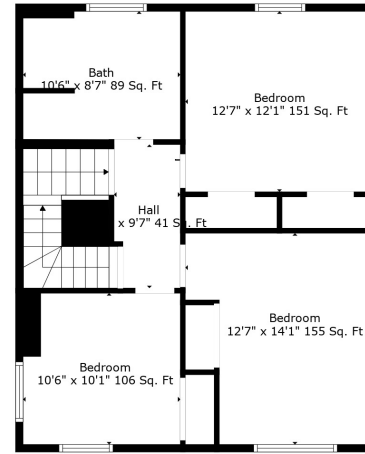

Floor 2

Floor 3

Floor 1

Floor 4

Total scanned area: 2822 sq. ft

Total scanned area: 2822 sq. ft

Measurements Are Calculated By Cubicasa Technology. Deemed Highly Reliable But Not Guaranteed.

Total scanned area: 2822 sq. ft

Measurements Are Calculated By Cubicasa Technology. Deemed Highly Reliable But Not Guaranteed.

Total scanned area: 2822 sq. ft

Measurements Are Calculated By Cubicasa Technology. Deemed Highly Reliable But Not Guaranteed.

Basement
23'5" x 28'11" 674 Sq. Ft

Total scanned area: 2822 sq. ft