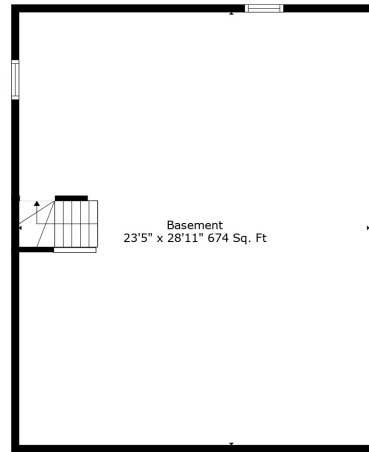

Floor 2

Floor 3

Floor 1

Floor 4

Total scanned area: 2822 sq. ft

Total scanned area: 2822 sq. ft

Measurements Are Calculated By Cubicasa Technology. Deemed Highly Reliable But Not Guaranteed.

Total scanned area: 2822 sq. ft

Measurements Are Calculated By Cubicasa Technology. Deemed Highly Reliable But Not Guaranteed.

Total scanned area: 2822 sq. ft

Measurements Are Calculated By Cubicasa Technology. Deemed Highly Reliable But Not Guaranteed.

Basement
23'5" x 28'11" 674 Sq. Ft

Total scanned area: 2822 sq. ft