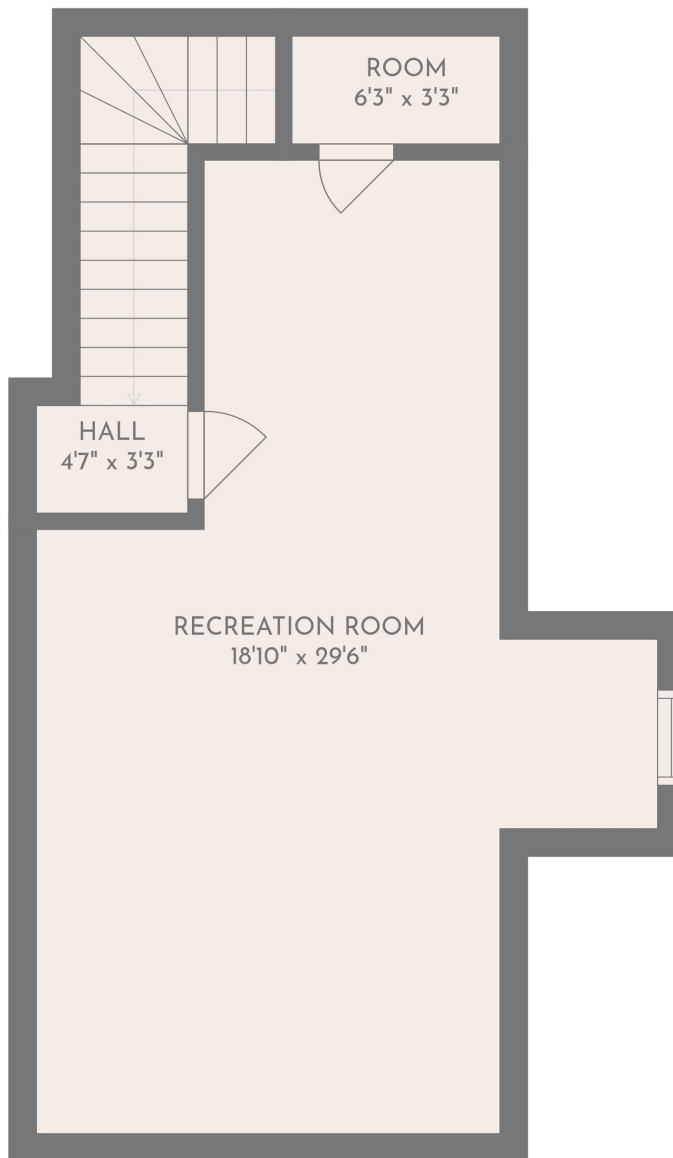

FLOOR 1

FLOOR 2

GROSS INTERNAL AREA

FLOOR 1: 2962 sq. ft, FLOOR 2: 479 sq. ft

EXCLUDED AREAS: , PATIO: 1413 sq. ft

PORCH: 45 sq. ft, GARAGE: 696 sq. ft

TOTAL: 3441 sq. ft

SIZES AND DIMENSIONS ARE APPROXIMATE, ACTUAL MAY VARY.