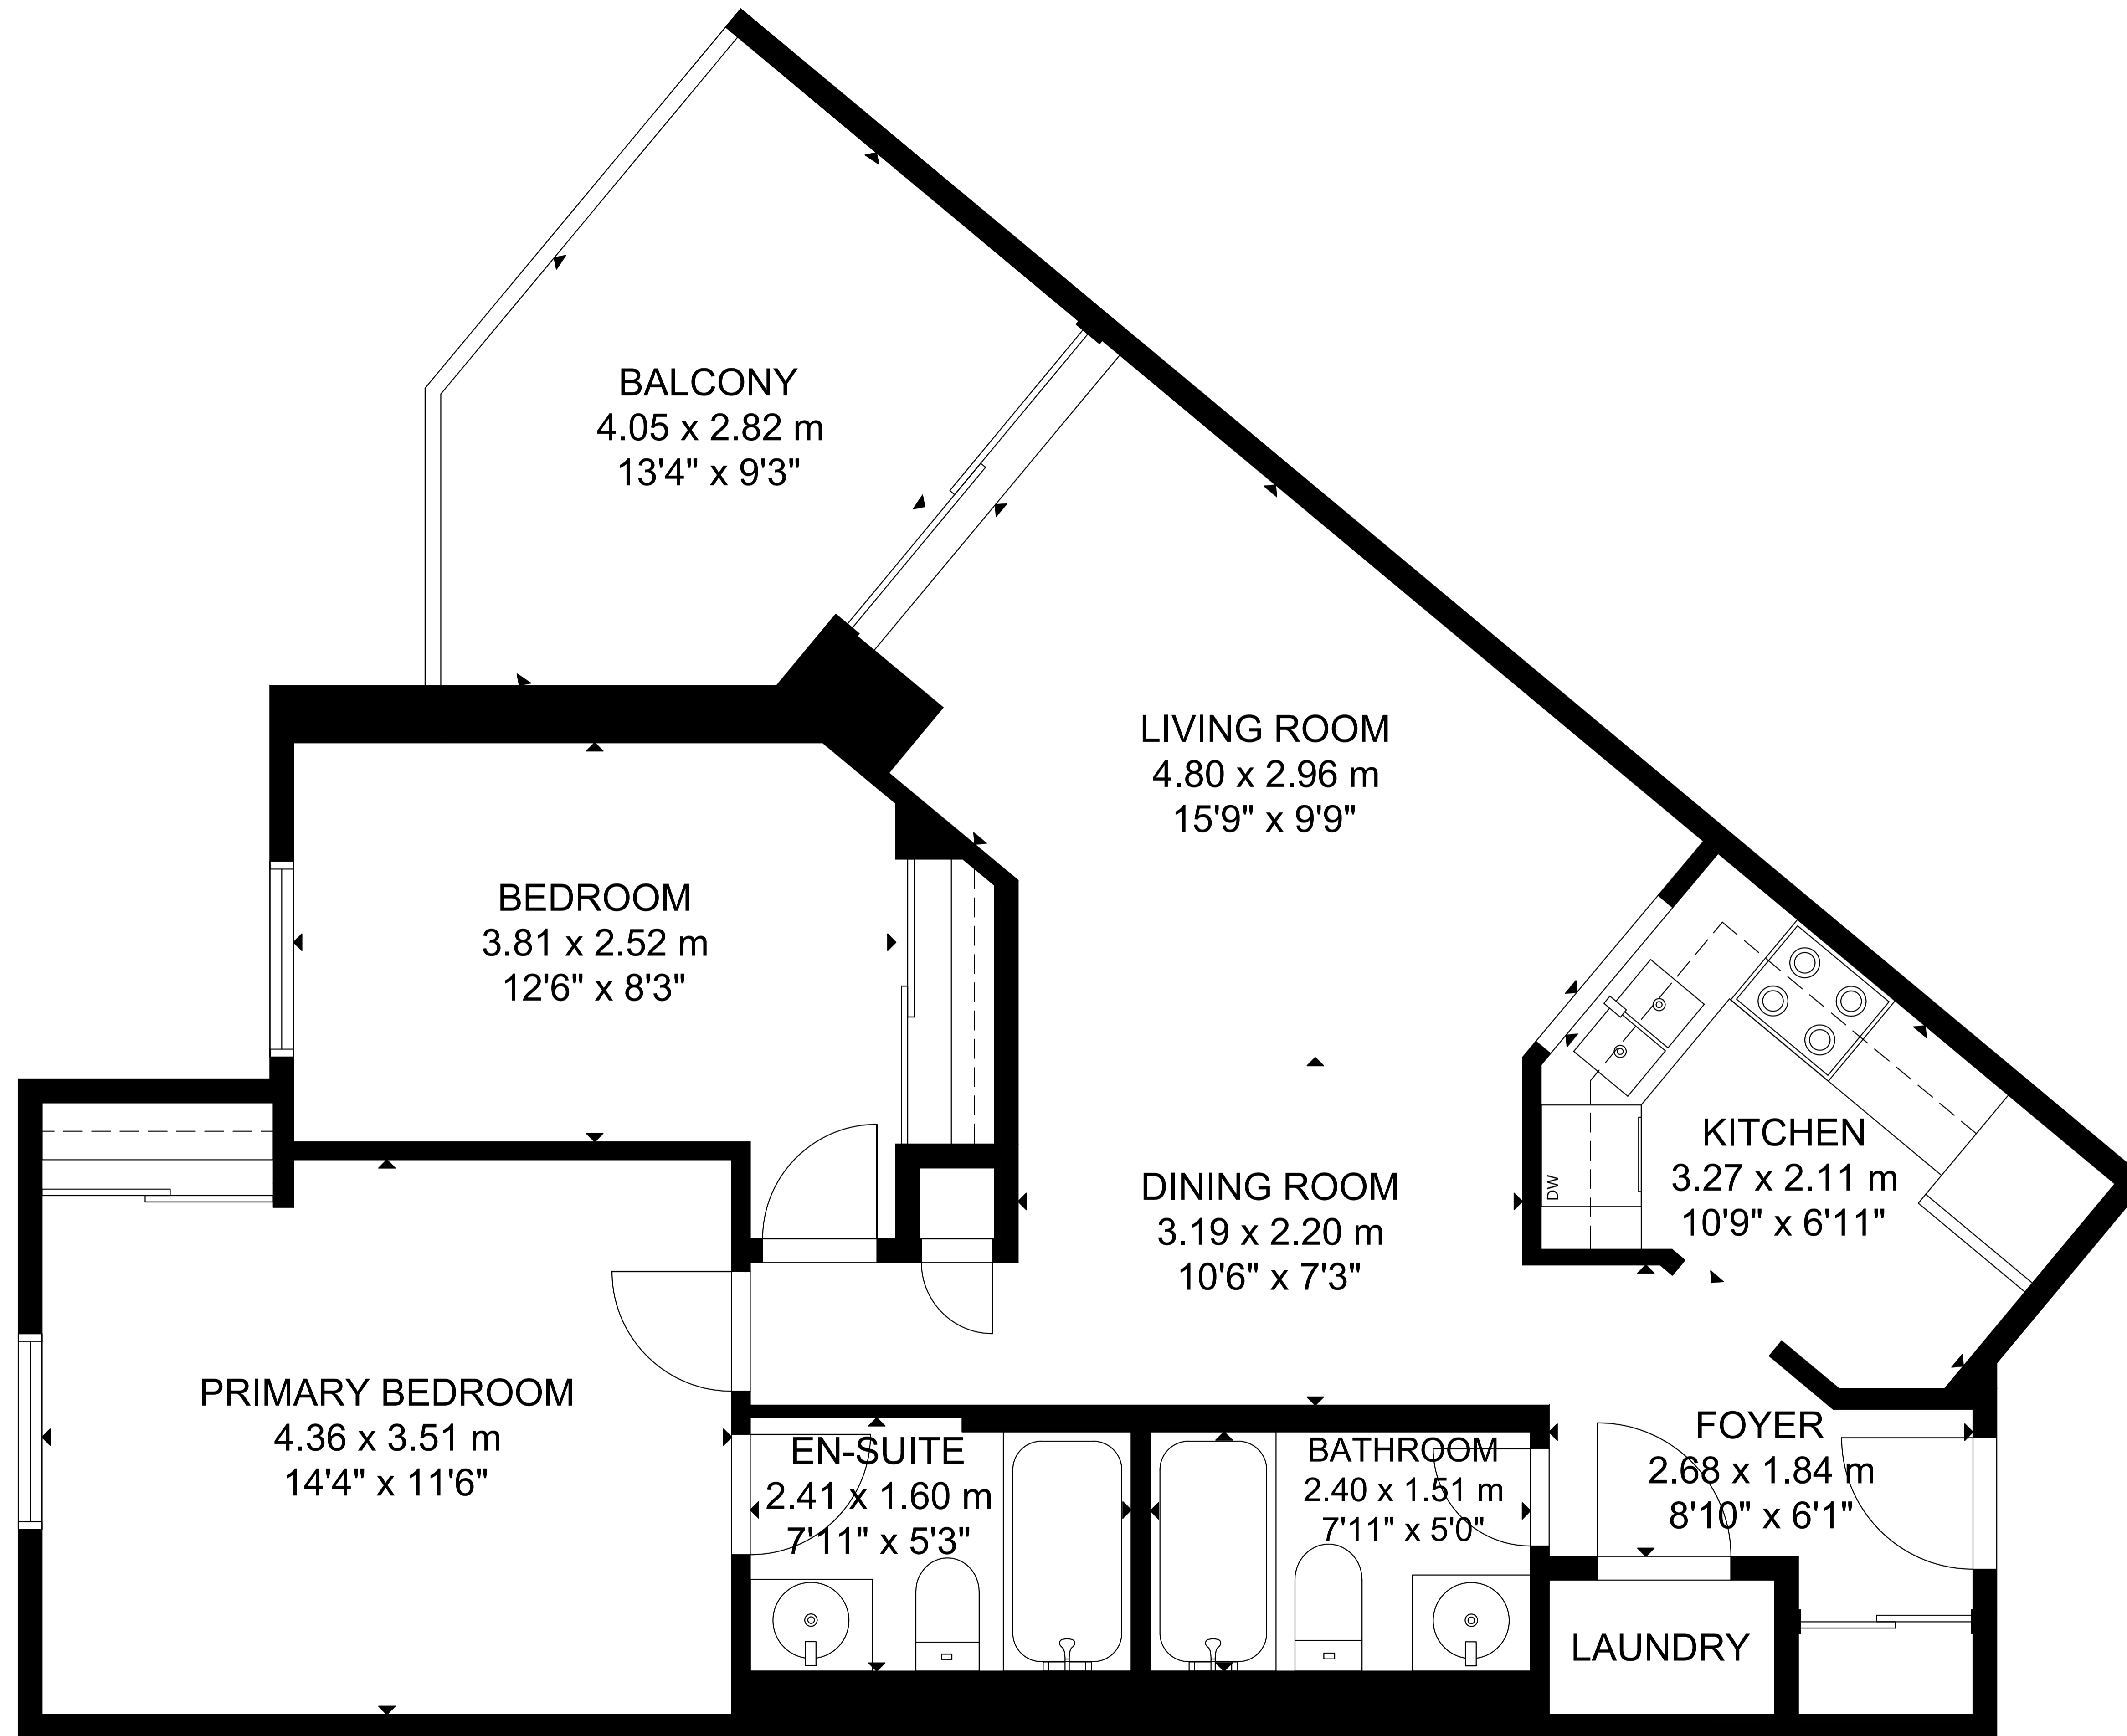

77 Maitland Place, Suite 1607

MAIN FLOOR

GROSS INTERNAL AREA
MAIN FLOOR: 820 sq ft/ 76 m²
BALCONY: 111 sq ft/ 10 m²
TOTAL: 820 sq ft/ 76 m²

SIZE AND DIMENSIONS ARE APPROXIMATE, ACTUAL MAY VARY.